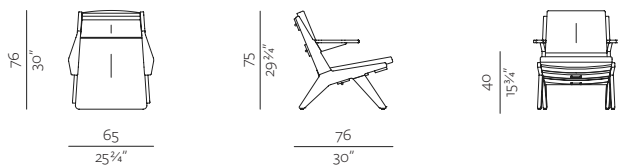

Toggle collection

DIMENSIONS

SPECIFICATIONS AND TECHNICAL DRAWING

SEAT & BACKREST	HR foam, polyester wadding
BASE	solid wood oak + oil or lacquer / metal tube ø12 mm + powder coating
ARMRESTS	solid wood oak + oil or lacquer
UPHOLSTERY	fabric / leather

[product information website](#)

EASY CHAIR WITH WOODEN FRAME

w 25³/₄" x d 30" x h 29³/₄"
65 x 76 x 75 cm

EASY CHAIR WITH METAL FRAME

w 27¹/₄" x d 30" x h 29³/₄"
69 x 76 x 75 cm