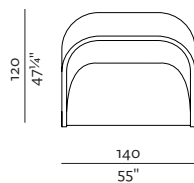

ARMCHAIR
80 × 120, height 76 cm
31½" × 47¼", height 30"

ARMCHAIR OPENED
80 × 200 × height 40 cm
31½" × 78¾", height 15¾"

[sofa bed information website](#)

[armchair information website](#)

1.5SEATER SOFA
140 × 120 × 76 cm
55" × 47¼", height 30"

1.5SEATER SOFA OPENED
140 × 200 × 40 cm
55" × 78¾", height 15¾"

2SEATER SOFA
160 × 120 × 76 cm
63" × 47¼", height 30"

2SEATER SOFA OPENED
160 × 200 × 40 cm
63" × 78¾", height 15¾"