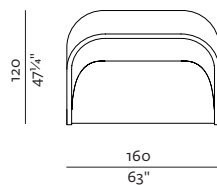

ARMCHAIR
80 × 120, height 76 cm
31½" × 47¼", height 30"

ARMCHAIR OPENED
80 × 200 × height 40 cm
31½" × 78¾", height 15¾"

[sofa bed information website](#)

[armchair information website](#)

1.5SEATER SOFA
140 × 120 × 76 cm
55" × 47¼", height 30"

1.5SEATER SOFA OPENED
140 × 200 × 40 cm
55" × 78¾", height 15¾"

2SEATER SOFA
160 × 120 × 76 cm
63" × 47¼", height 30"

2SEATER SOFA OPENED
160 × 200 × 40 cm
63" × 78¾", height 15¾"