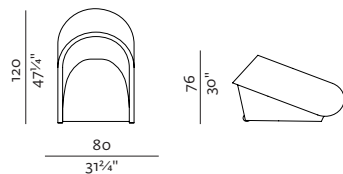

Up-lift collection

Dimensions

SPECIFICATIONS AND TECHNICAL DRAWING

STRUCTURE	solid wood, plywood
SUSPENSION	elastic webbing
SEAT & BACKREST	HR foam, polyester wadding
BASE & WHEEL	PVC / PVC + high resistant rubber
UPHOLSTERY	fabric

ARMCHAIR
80 × 120, height 76 cm
31½" × 47¼", height 30"

ARMCHAIR OPENED
80 × 200 × height 40 cm
31½" × 78¾", height 15¾"

[sofa bed information website](#)

[armchair information website](#)

1.5SEATER SOFA
140 × 120 × 76 cm
55" × 47¼", height 30"

1.5SEATER SOFA OPENED
140 × 200 × 40 cm
55" × 78¾", height 15¾"

2SEATER SOFA
160 × 120 × 76 cm
63" × 47¼", height 30"

2SEATER SOFA OPENED
160 × 200 × 40 cm
63" × 78¾", height 15¾"