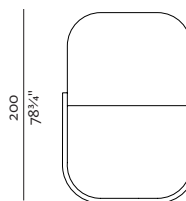

Up-lift collection

Dimensions

SPECIFICATIONS AND TECHNICAL DRAWING

STRUCTURE	solid wood, plywood
SUSPENSION	elastic webbing
SEAT & BACKREST	HR foam, polyester wadding
BASE & WHEEL	PVC / PVC + high resistant rubber
UPHOLSTERY	fabric

ARMCHAIR
80 × 120, height 76 cm
31½" × 47¼", height 30"

ARMCHAIR OPENED
80 × 200 × height 40 cm
31½" × 78¾", height 15¾"

[sofa bed information website](#)

[armchair information website](#)

1.5SEATER SOFA
140 × 120 × 76 cm
55" × 47¼", height 30"

1.5SEATER SOFA OPENED
140 × 200 × 40 cm
55" × 78¾", height 15¾"

2SEATER SOFA
160 × 120 × 76 cm
63" × 47¼", height 30"

2SEATER SOFA OPENED
160 × 200 × 40 cm
63" × 78¾", height 15¾"