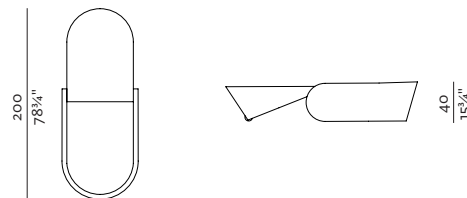

Up-lift collection

Dimensions

SPECIFICATIONS AND TECHNICAL DRAWING

STRUCTURE	solid wood, plywood
SUSPENSION	elastic webbing
SEAT & BACKREST	HR foam, polyester wadding
BASE & WHEEL	PVC / PVC + high resistant rubber
UPHOLSTERY	fabric

ARMCHAIR
80 × 120, height 76 cm
31½" × 47¼", height 30"

ARMCHAIR OPENED
80 × 200 × height 40 cm
31½" × 78¾", height 15¾"

[sofa bed information website](#)

[armchair information website](#)

1.5SEATER SOFA
140 × 120 × 76 cm
55" × 47¼", height 30"

1.5SEATER SOFA OPENED
140 × 200 × 40 cm
55" × 78¾", height 15¾"

2SEATER SOFA
160 × 120 × 76 cm
63" × 47¼", height 30"

2SEATER SOFA OPENED
160 × 200 × 40 cm
63" × 78¾", height 15¾"