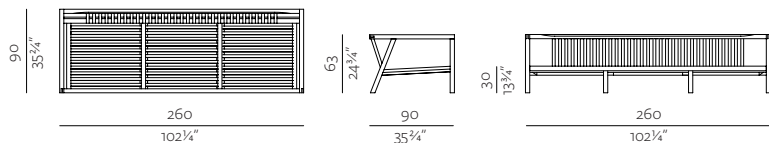

# Umomoku outdoor collection

Dimensions

SPECIFICATIONS AND TECHNICAL DRAWING

STRUCTURE	solid wood + oil or lacquer / outdoor oil
CUSHIONS	fabric / waterproof fabric (removable)

[sofa information website](#)

[sunlounger information website](#)

[armchair information website](#)

[low table & bench information website](#)

**ARMCHAIR**

w 35 3/4" x d 27 3/4" x h 24 3/4"  
w 90 x d 70 x h 63 cm

**2SEATER**

w 70 3/4" x d 27 3/4" x h 24 3/4"  
w 180 x d 70 x h 63 cm

**3SEATER**

w 102 1/4" x d 35 3/4" x h 24 3/4"  
w 260 x d 90 x h 63 cm

**SUNLOUNGER**

w 82 3/4" x d 36 1/4" x h 25 1/4"  
w 210 x d 92 x h 64 cm

**LOW TABLE**

w 21 1/4" x d 21 1/4" x h 11 3/4"  
w 54 x d 54 x h 30 cm

**BENCH**

w 70 3/4" x d 21 1/4" x h 11 3/4"  
w 108 x d 54 x h 30 cm