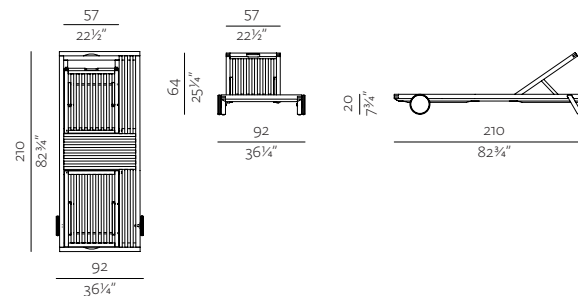

# Umomoku outdoor collection

Dimensions

SPECIFICATIONS AND TECHNICAL DRAWING

STRUCTURE	solid wood + oil or lacquer / outdoor oil
CUSHIONS	fabric / waterproof fabric (removable)

[sofa information website](#)

[sunlounger information website](#)

[armchair information website](#)

[low table & bench information website](#)

**ARMCHAIR**

w 35 3/4" x d 27 3/4" x h 24 3/4"  
w 90 x d 70 x h 63 cm

**2SEATER**

w 70 3/4" x d 27 3/4" x h 24 3/4"  
w 180 x d 70 x h 63 cm

**3SEATER**

w 102 1/4" x d 35 3/4" x h 24 3/4"  
w 260 x d 90 x h 63 cm

**SUNLOUNGER**

w 82 3/4" x d 36 1/4" x h 25 1/4"  
w 210 x d 92 x h 64 cm

**LOW TABLE**

w 21 1/4" x d 21 1/4" x h 11 3/4"  
w 54 x d 54 x h 30 cm

**BENCH**

w 70 3/4" x d 21 1/4" x h 11 3/4"  
w 108 x d 54 x h 30 cm