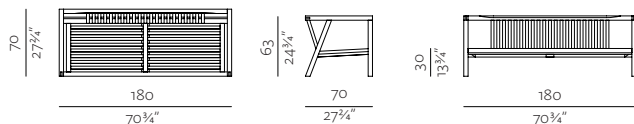

# Umomoku outdoor collection

Dimensions

SPECIFICATIONS AND TECHNICAL DRAWING

STRUCTURE	solid wood + oil or lacquer / outdoor oil
CUSHIONS	fabric / waterproof fabric (removable)

[sofa information website](#)

[sunlounger information website](#)

[armchair information website](#)

[low table & bench information website](#)

**ARMCHAIR**

w 35 3/4" x d 27 3/4" x h 24 3/4"  
w 90 x d 70 x h 63 cm

**2SEATER**

w 70 3/4" x d 27 3/4" x h 24 3/4"  
w 180 x d 70 x h 63 cm

**3SEATER**

w 102 1/4" x d 35 3/4" x h 24 3/4"  
w 260 x d 90 x h 63 cm

**SUNLOUNGER**

w 82 3/4" x d 36 1/4" x h 25 1/4"  
w 210 x d 92 x h 64 cm

**LOW TABLE**

w 21 1/4" x d 21 1/4" x h 11 3/4"  
w 54 x d 54 x h 30 cm

**BENCH**

w 70 3/4" x d 21 1/4" x h 11 3/4"  
w 108 x d 54 x h 30 cm