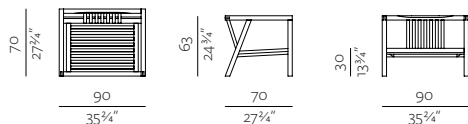

# Umomoku outdoor collection

Dimensions

SPECIFICATIONS AND TECHNICAL DRAWING

STRUCTURE	solid wood + oil or lacquer / outdoor oil
CUSHIONS	fabric / waterproof fabric (removable)

[sofa information website](#)

[sunlounger information website](#)

[armchair information website](#)

[low table & bench information website](#)

**ARMCHAIR**

w 35 3/4" x d 27 3/4" x h 24 3/4"  
w 90 x d 70 x h 63 cm

**2SEATER**

w 70 3/4" x d 27 3/4" x h 24 3/4"  
w 180 x d 70 x h 63 cm

**3SEATER**

w 102 1/4" x d 35 3/4" x h 24 3/4"  
w 260 x d 90 x h 63 cm

**SUNLOUNGER**

w 82 3/4" x d 36 1/4" x h 25 1/4"  
w 210 x d 92 x h 64 cm

**LOW TABLE**

w 21 1/4" x d 21 1/4" x h 11 3/4"  
w 54 x d 54 x h 30 cm

**BENCH**

w 70 3/4" x d 21 1/4" x h 11 3/4"  
w 108 x d 54 x h 30 cm