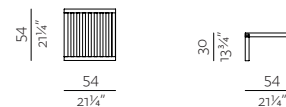

[sunlounger information website](#)

[armchair information website](#)

[low table & bench information website](#)

**ARMCHAIR**

w 35 3/4" x d 27 3/4" x h 24 3/4"  
w 90 x d 70 x h 63 cm

**2SEATER**

w 70 3/4" x d 27 3/4" x h 24 3/4"  
w 180 x d 70 x h 63 cm

**3SEATER**

w 102 1/4" x d 35 3/4" x h 24 3/4"  
w 260 x d 90 x h 63 cm

**SUNLOUNGER**

w 82 3/4" x d 36 1/4" x h 25 1/4"  
w 210 x d 92 x h 64 cm

**LOW TABLE**

w 21 1/4" x d 21 1/4" x h 11 3/4"  
w 54 x d 54 x h 30 cm

**BENCH**

w 70 3/4" x d 21 1/4" x h 11 3/4"  
w 108 x d 54 x h 30 cm