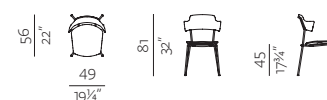

UNSTRAIN PLYWOOD CHAIR WITH ARMRESTS

w 19 $\frac{1}{4}$ " x d 22" x h 32"
49 x 56 x 81 cm