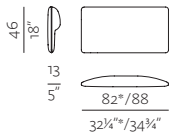

SPECIFICATIONS AND TECHNICAL DRAWING

SUSPENSION	elastic webbing
BASE	metal + powder coating
LEGS	metal + powder coating / solid wood + lacquer or BLACK lacquer
BACKREST	HR foam, polyester wadding
SUPPORT CUSHION	feather, foam
SEAT	HR foam, polyester wadding
UPHOLSTERY	fabric / leather (removable)

ARMRESTS

A01

SOFT ARMREST
w 5" x d 32 1/4" / 34 3/4" x h 18"
w 13 x d 82" / 88 x h 46 cm