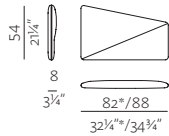

A03

DIAGONAL ARMREST
w 3 1/4" x d 32 1/4" / 34 3/4" x h 21 1/4"
w 8 x d 82" / 88 x h 54 cm