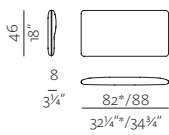

A02

STRAIGHT ARMREST
w 3 1/4" x d 32 1/4" / 34 3/4" x h 18"
w 8 x d 82" / 88 x h 46 cm