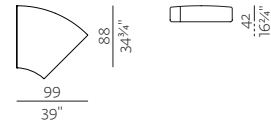

POUF 45° (L/R)

w 99 x d 88 x h 42 cm
w 39" x d 34 3/4" x h 16 1/4"