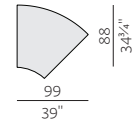

TABLE TOP 45°

w 99 x d 88
w 39" x d 34 3/4"