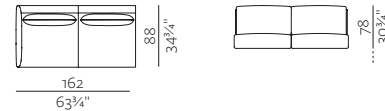

2.5SEATER + ARMREST (L/R)

w 162 x d 88 x h 78 cm
w 63 3/4" x d 34 3/4" x h 30 3/4"