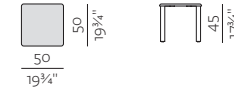

3SEATER HIGHBACK

2 x ARMREST A03, LEGS 4 x B02
 W 206 x d 89 x h 110/133 cm
 W 81" x d 35" x h 43 3/4"/52 1/4"

3.SSEATER HIGHBACK

2 x ARMREST A03, LEGS 4 x B02
 W 245 x d 89 x h 110/133 cm
 W 96 3/4" x d 35" x h 43 3/4"/52 1/4"

LOW TABLE Ø 50

LEG B02
 Ø 50 x h 45 cm
 Ø 19 3/4" x h 17 3/4"

LOW TABLE 50x50

LEGS B02
 W 50 x d 50 x h 45 cm
 W 19 3/4" x W 19 3/4" x h 17 3/4"

LOW TABLE Ø 50

LEGS B01
 W 52 x d 50 x h 45 cm
 Ø 19 3/4" x h 17 3/4"