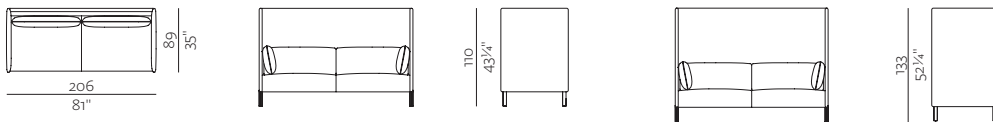

w 99 x d 88
w 39" x d 34 3/4"

TABLE TOP 45° + OUTER CHARGER

w 99 x d 88
w 39" x d 34 3/4"

NOTE

- STRIPES FOR ARMREST A01 ARE AVAILABLE IN FOLLOWING COLOURS:

- BLACK
- GREY
- BEIGE
- YELLOW
- ORANGE
- RUBY RED
- BLUE
- NICKEL GREEN
- LEATHER DIVINA (ALL COLOURS)

LEGS	metal + powder coating + lacquer / solid wood + lacquer or black lacquer
TABLE TOP	solid wood + lacquer or lacquer

2.SSEATER HIGHBACK

2 x ARMREST A03, LEGS 4 x B02
 W 167 x d 89 x h 110/133 cm
 W 65 3/4" x d 35" x h 43 3/4"/52 1/4"

3SEATER HIGHBACK

2 x ARMREST A03, LEGS 4 x B02
 W 206 x d 89 x h 110/133 cm
 W 81" x d 35" x h 43 3/4"/52 1/4"

3.SSEATER HIGHBACK

2 x ARMREST A03, LEGS 4 x B02
 W 245 x d 89 x h 110/133 cm
 W 96 3/4" x d 35" x h 43 3/4"/52 1/4"

LOW TABLE Ø 50

LEG B02
 Ø 50 x h 45 cm
 Ø 19 3/4" x h 17 3/4"

LOW TABLE 50x50

LEGS B02
 W 50 x d 50 x h 45 cm
 W 19 3/4" x W 19 3/4" x h 17 3/4"

LOW TABLE Ø 50

LEGS B01
 W 52 x d 50 x h 45 cm
 Ø 19 3/4" x h 17 3/4"