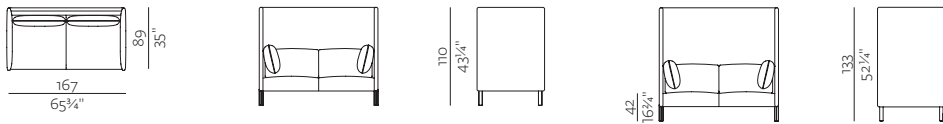

SUSPENSION	elastic webbing
BASE	metal + powder coating
LEGS	metal + powder coating / solid wood + lacquer or BLACK lacquer
BACKREST	HR foam, polyester wadding
SUPPORT CUSHION	feather, foam
SEAT	HR foam, polyester wadding
UPHOLSTERY	fabric / leather (removable)

LEGS	metal + powder coating + lacquer / solid wood + lacquer or black lacquer
TABLE TOP	solid wood + lacquer or lacquer

2.SSEATER HIGHBACK

2 x ARMREST A03, LEGS 4 x B02
W 167 x d 89 x h 110/133 cm
W 65 3/4" x d 35" x h 43 3/4"/52 1/4"