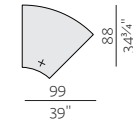

TABLE TOP 45° + INNER CHARGER

w 99 x d 88
w 39" x d 34 3/4"