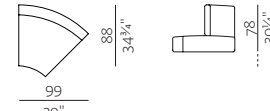

1SEATER 45° (INNER)

w 99 x d 88 x h 78 cm
w 39" x d 34 3/4" x h 30 3/4"