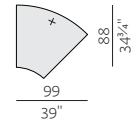

TABLE TOP 45° + OUTER CHARGER

w 99 x d 88
w 39" x d 34 3/4"

NOTE

- STRIPES FOR ARMREST A01 ARE AVAILABLE IN FOLLOWING COLOURS:

- BLACK
- GREY
- BEIGE
- YELLOW
- ORANGE
- RUBY RED
- BLUE
- NICKEL GREEN
- LEATHER DIVINA (ALL COLOURS)