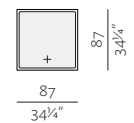

TABLE TOP 87 END MODULE + CHARGER

w 87 x d 87
w 34 1/4" x d 34 1/4"