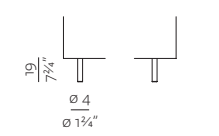

B03 RECESSED METAL LEGS /
B04 RECESSED WOODEN LEGS
d 01 1/4" x h 7 1/4"
d 04 x h 19 cm