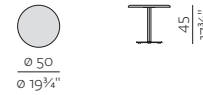

3SEATER HIGHBACK

2 x ARMREST A03, LEGS 4 x B02
 W 206 x d 89 x h 110/133 cm
 W 81" x d 35" x h 43 3/4"/52 1/4"

3.SSEATER HIGHBACK

2 x ARMREST A03, LEGS 4 x B02
 W 245 x d 89 x h 110/133 cm
 W 96 3/4" x d 35" x h 43 3/4"/52 1/4"

LOW TABLE Ø 50

LEG B02
 Ø 50 x h 45 cm
 Ø 19 3/4" x h 17 3/4"

LOW TABLE 50x50

LEGS B02
 W 50 x d 50 x h 45 cm
 W 19 3/4" x W 19 3/4" x h 17 3/4"

LOW TABLE Ø 50

LEGS B01
 W 52 x d 50 x h 45 cm
 Ø 19 3/4" x h 17 3/4"