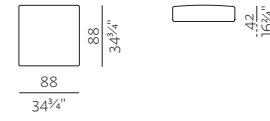

POUF 88*88

w 88 x d 88 x h 42 cm
w 34 3/4" x d 34 3/4" x h 16 1/4"