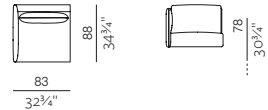

1SEATER + ARMREST (L/R)

w 83 x d 88 x h 78 cm
w 32 3/4" x d 34 3/4" x h 30 3/4"