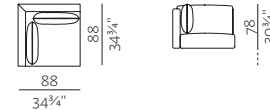

CORNER (L/R)

w 88 x d 88 x h 78 cm
w 34 3/4" x d 34 3/4" x h 30 3/4"