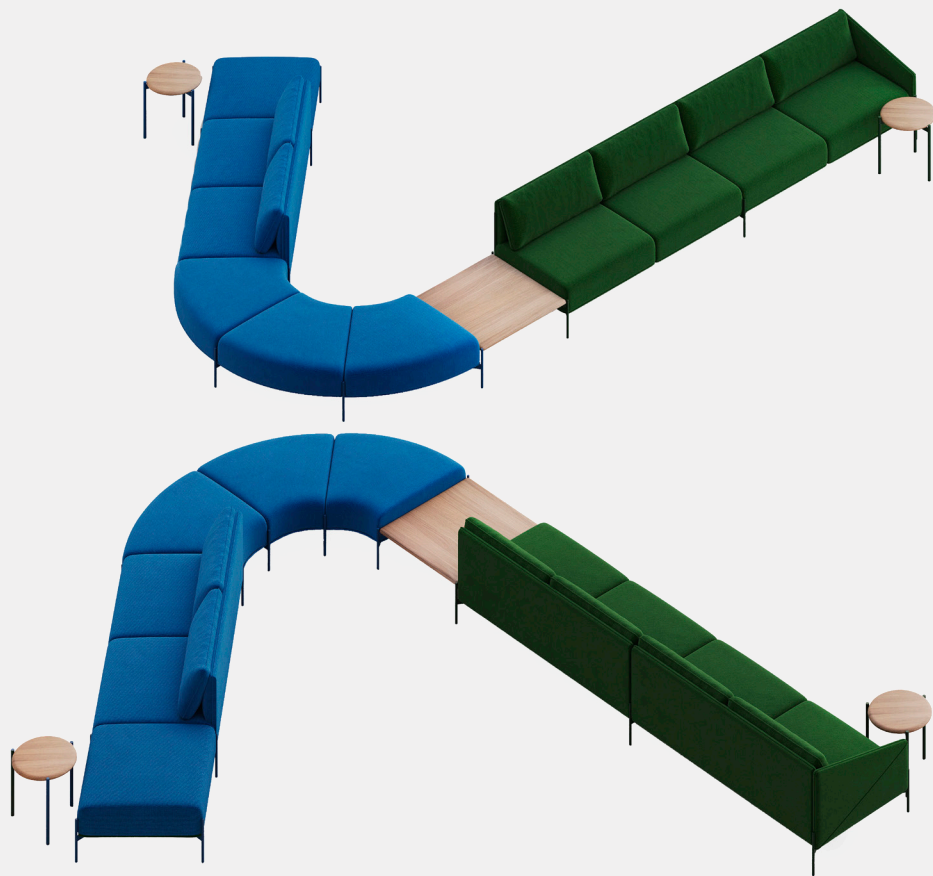

Spectrum System, Highback & Low Tables collection

Dimensions

SPECIFICATIONS AND TECHNICAL DRAWING

SUSPENSION	elastic webbing
BASE	metal + powder coating
LEGS	metal + powder coating / solid wood + lacquer or BLACK lacquer
BACKREST	HR foam, polyester wadding
SUPPORT CUSHION	feather, foam
SEAT	HR foam, polyester wadding
UPHOLSTERY	fabric / leather (removable)

ARMRESTS

A01

SOFT ARMREST
w 5" x d 32 1/4" / 34 3/4" x h 18"
w 13 x d 82" / 88 x h 46 cm

A02

STRAIGHT ARMREST
w 3 1/4" x d 32 1/4" / 34 3/4" x h 18"
w 8 x d 82" / 88 x h 46 cm

A03

DIAGONAL ARMREST
w 3 1/4" x d 32 1/4" / 34 3/4" x h 21 1/4"
w 8 x d 82" / 88 x h 54 cm

TABLE TOP 87 END MODULE + CHARGER

w 87 x d 87
w 34 1/4" x d 34 1/4"

1SEATER + ARMREST (L/R)

w 83 x d 88 x h 78 cm
w 32 3/4" x d 34 3/4" x h 30 3/4"

CORNER (L/R)

w 88 x d 88 x h 78 cm
w 34 3/4" x d 34 3/4" x h 30 3/4"

w 99 x d 88
w 39" x d 34 3/4"

TABLE TOP 45° + OUTER CHARGER

w 99 x d 88
w 39" x d 34 3/4"

NOTE

- STRIPES FOR ARMREST A01 ARE AVAILABLE IN FOLLOWING COLOURS:

- BLACK
- GREY
- BEIGE
- YELLOW
- ORANGE
- RUBY RED
- BLUE
- NICKEL GREEN
- LEATHER DIVINA (ALL COLOURS)