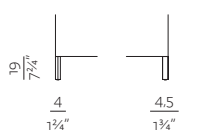

B02

WOODEN LEGS
w 1 1/2" x d 1 1/2" x h 7 1/4"
w 4 x d 4,5 x h 19 cm