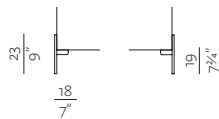

LEGS

B01

THIN METAL LEGS
w 7" x d 7" x h 7 1/4" (total 9")
w 18 x d 18 x h 19 (total 23) cm