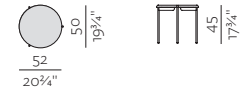

LOW TABLE Ø 50

LEG B02
 Ø 50 x h 45 cm
 Ø 19 3/4" x h 17 3/4"

LOW TABLE 50x50

LEGS B02
 W 50 x d 50 x h 45 cm
 W 19 3/4" x W 19 3/4" x h 17 3/4"

LOW TABLE Ø 50

LEGS B01
 W 52 x d 50 x h 45 cm
 Ø 19 3/4" x h 17 3/4"

LOW TABLE Ø 120

LEGS B02
 Ø 120 x h 27 cm
 Ø 47 1/4" x h 10 3/4"

LOW TABLE 120x120

LEGS B01
 W 120 x d 120 x h 27 cm
 W 47 1/4" x h 10 3/4"