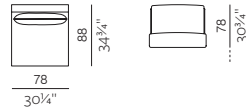

SPECTRUM SYSTEM MODULES

1SEATER

w 78 x d 88 x h 78 cm
w 30 1/4" x d 34 3/4" x h 30 3/4"