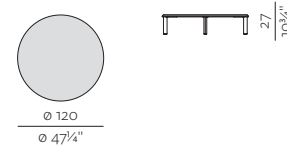

3SEATER HIGHBACK

2 x ARMREST A03, LEGS 4 x B02
 W 206 x d 89 x h 110/133 cm
 W 81" x d 35" x h 43 3/4"/52 1/4"

3.SSEATER HIGHBACK

2 x ARMREST A03, LEGS 4 x B02
 W 245 x d 89 x h 110/133 cm
 W 96 3/4" x d 35" x h 43 3/4"/52 1/4"

LOW TABLE Ø 50

LEG B02
 Ø 50 x h 45 cm
 Ø 19 3/4" x h 17 3/4"

LOW TABLE 50x50

LEGS B02
 W 50 x d 50 x h 45 cm
 W 19 3/4" x W 19 3/4" x h 17 3/4"

LOW TABLE Ø 50

LEGS B01
 W 52 x d 50 x h 45 cm
 Ø 19 3/4" x h 17 3/4"

LOW TABLE Ø 120

LEGS B02
 Ø 120 x h 27 cm
 Ø 47 1/4" x h 10 3/4"

LOW TABLE 120x120

LEGS B01
 W 120 x d 120 x h 27 cm
 W 47 1/4" x h 10 3/4"