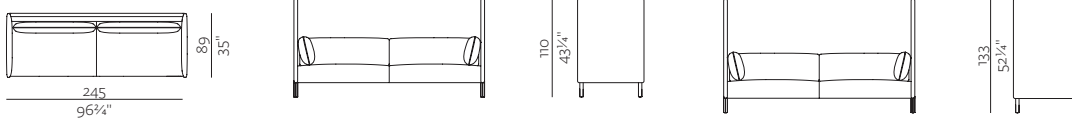

w 99 x d 88
w 39" x d 34 3/4"

TABLE TOP 45° + OUTER CHARGER

w 99 x d 88
w 39" x d 34 3/4"

NOTE

- STRIPES FOR ARMREST A01 ARE AVAILABLE IN FOLLOWING COLOURS:

- BLACK
- GREY
- BEIGE
- YELLOW
- ORANGE
- RUBY RED
- BLUE
- NICKEL GREEN
- LEATHER DIVINA (ALL COLOURS)

LEGS	metal + powder coating + lacquer / solid wood + lacquer or black lacquer
TABLE TOP	solid wood + lacquer or lacquer

2.SSEATER HIGHBACK

2 x ARMREST A03, LEGS 4 x B02
 W 167 x d 89 x h 110/133 cm
 W 65 3/4" x d 35" x h 43 3/4"/52 1/4"

3SEATER HIGHBACK

2 x ARMREST A03, LEGS 4 x B02
 W 206 x d 89 x h 110/133 cm
 W 81" x d 35" x h 43 3/4"/52 1/4"

3.SSEATER HIGHBACK

2 x ARMREST A03, LEGS 4 x B02
 W 245 x d 89 x h 110/133 cm
 W 96 3/4" x d 35" x h 43 3/4"/52 1/4"

LOW TABLE Ø 50

LEG B02
 Ø 50 x h 45 cm
 Ø 19 3/4" x h 17 3/4"

LOW TABLE 50x50

LEGS B02
 W 50 x d 50 x h 45 cm
 W 19 3/4" x W 19 3/4" x h 17 3/4"

LOW TABLE Ø 50

LEGS B01
 W 52 x d 50 x h 45 cm
 Ø 19 3/4" x h 17 3/4"