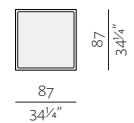

TABLE TOP 87 END MODULE

w 87 x d 87
w 34 1/4" x d 34 1/4"