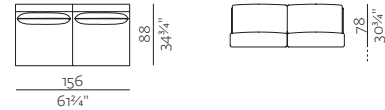

2.5SEATER

w 156 x d 88 x h 78 cm
w 61 3/4" x d 34 3/4" x h 30 3/4"