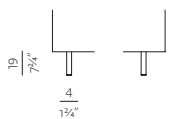

A02

STRAIGHT ARMREST

w 3 1/2" x d 32 1/4" / 34 3/4" x h 18"
w 8 x d 82/88 x h 46 cm

A03

DIAGONAL ARMREST

w 3 1/2" x d 32 1/4" / 34 3/4" x h 21 1/4"
w 8 x d 82/88 x h 54 cm

LEGS

B01

THIN METAL LEGS

w 7" x d 7" x h 7 3/4" (total 9")
w 18 x d 18 x h 19 (total 23) cm

B02

WOODEN LEGS

w 1 1/4" x d 1 3/4" x h 7 3/4"
w 4 x d 4,5 x h 19 cm

B03 RECESSED METAL LEGS /

B04 RECESSED WOODEN LEGS

d ø 1 3/4" x h 7 3/4"
d ø 4 x h 19 cm

COMPOSITIONS

1 ARMCHAIR

w 32 1/4" x d 32 1/4"
w 82 x d 82/86 x h 78 cm

2 2.5SEATER

w 65 1/4" x d 32 1/4" / 34 3/4" x 30 3/4"
w 167 x d 89/92 x h 78 cm

3 3SEATER

w 81" x d 32 1/4" / 34 3/4" x h 30 3/4"
w 206 x d 89/92 x h 78 cm

4 3.5SEATER

w 96 1/4" x d 32 1/4" / 34 3/4" x h 30 3/4"
w 245 x d 89/92 x h 78 cm

5 2.5SEATER + CHAISE LONGUE

w 96 1/4" x d 59 1/4" / 61" x h 30 3/4"
w 245 x d 152/155 x h 78 cm

NOTE

- STRIPES FOR ARMREST A01 ARE AVAILABLE IN FOLLOWING COLOURS: