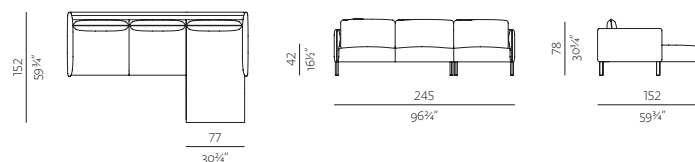

A02

STRAIGHT ARMREST

w 3 1/2" x d 32 1/4" / 34 3/4" x h 18"
w 8 x d 82/88 x h 46 cm

A03

DIAGONAL ARMREST

w 3 1/2" x d 32 1/4" / 34 3/4" x h 21 1/4"
w 8 x d 82/88 x h 54 cm

LEGS

B01

THIN METAL LEGS

w 7" x d 7" x h 7 3/4" (total 9")
w 18 x d 18 x h 19 (total 23) cm

B02

WOODEN LEGS

w 1 1/4" x d 1 3/4" x h 7 3/4"
w 4 x d 4,5 x h 19 cm

B03 RECESSED METAL LEGS /

B04 RECESSED WOODEN LEGS

d ø 1 3/4" x h 7 3/4"
d ø 4 x h 19 cm

COMPOSITIONS

1 ARMCHAIR

w 32 1/4" x d 32 1/4"
w 82 x d 82/86 x h 78 cm

2 2.5SEATER

w 65 1/4" x d 32 1/4" / 34 3/4" x 30 3/4"
w 167 x d 89/92 x h 78 cm

3 3SEATER

w 81" x d 32 1/4" / 34 3/4" x h 30 3/4"
w 206 x d 89/92 x h 78 cm

4 3.5SEATER

w 96 1/4" x d 32 1/4" / 34 3/4" x h 30 3/4"
w 245 x d 89/92 x h 78 cm

5 2.5SEATER + CHAISE LONGUE

w 96 1/4" x d 59 1/4" / 61" x h 30 3/4"
w 245 x d 152/155 x h 78 cm

NOTE

- STRIPES FOR ARMREST A01 ARE AVAILABLE IN FOLLOWING COLOURS: