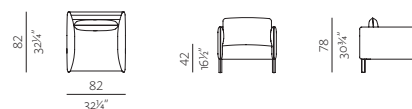

A02

STRAIGHT ARMREST

w 3 1/2" x d 32 1/4" / 34 3/4" x h 18"
w 8 x d 82/88 x h 46 cm

A03

DIAGONAL ARMREST

w 3 1/2" x d 32 1/4" / 34 3/4" x h 21 1/4"
w 8 x d 82/88 x h 54 cm

LEGS

B01

THIN METAL LEGS

w 7" x d 7" x h 7 3/4" (total 9")
w 18 x d 18 x h 19 (total 23) cm

B02

WOODEN LEGS

w 1 1/4" x d 1 3/4" x h 7 3/4"
w 4 x d 4,5 x h 19 cm

B03 RECESSED METAL LEGS /

B04 RECESSED WOODEN LEGS

d ø 1 3/4" x h 7 3/4"
d ø 4 x h 19 cm

COMPOSITIONS

1 ARMCHAIR

w 32 1/4" x d 32 1/4"
w 82 x d 82/86 x h 78 cm

2 2.5SEATER

w 65 1/4" x d 32 1/4" / 34 3/4" x 30 3/4"
w 167 x d 89/92 x h 78 cm

3 3SEATER

w 81" x d 32 1/4" / 34 3/4" x h 30 3/4"
w 206 x d 89/92 x h 78 cm

4 3.5SEATER

w 96 1/4" x d 32 1/4" / 34 3/4" x h 30 3/4"
w 245 x d 89/92 x h 78 cm

5 2.5SEATER + CHAISE LONGUE

w 96 1/4" x d 59 1/4" / 61" x h 30 3/4"
w 245 x d 152/155 x h 78 cm

NOTE

- STRIPES FOR ARMREST A01 ARE AVAILABLE IN FOLLOWING COLOURS: