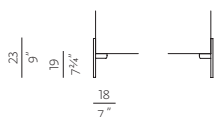

A02

STRAIGHT ARMREST

w 3 1/2" x d 32 1/4" / 34 3/4" x h 18"
w 8 x d 82/88 x h 46 cm

A03

DIAGONAL ARMREST

w 3 1/2" x d 32 1/4" / 34 3/4" x h 21 1/4"
w 8 x d 82/88 x h 54 cm

LEGS

B01

THIN METAL LEGS

w 7" x d 7" x h 7 3/4" (total 9")
w 18 x d 18 x h 19 (total 23) cm

B02

WOODEN LEGS

w 1 1/4" x d 1 3/4" x h 7 3/4"
w 4 x d 4,5 x h 19 cm

B03 RECESSED METAL LEGS /

B04 RECESSED WOODEN LEGS

d ø 1 3/4" x h 7 3/4"
d ø 4 x h 19 cm

COMPOSITIONS

1 ARMCHAIR

w 32 1/4" x d 32 1/4"
w 82 x d 82/86 x h 78 cm

2 2.5SEATER

w 65 1/4" x d 32 1/4" / 34 3/4" x 30 3/4"
w 167 x d 89/92 x h 78 cm

3 3SEATER

w 81" x d 32 1/4" / 34 3/4" x h 30 3/4"
w 206 x d 89/92 x h 78 cm