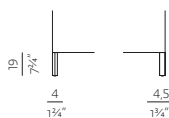

A02

STRAIGHT ARMREST

w 3 1/2" x d 32 1/4" / 34 3/4" x h 18"
w 8 x d 82/88 x h 46 cm

A03

DIAGONAL ARMREST

w 3 1/2" x d 32 1/4" / 34 3/4" x h 21 1/4"
w 8 x d 82/88 x h 54 cm

LEGS

B01

THIN METAL LEGS

w 7" x d 7" x h 7 3/4" (total 9")
w 18 x d 18 x h 19 (total 23) cm

B02

WOODEN LEGS

w 1 1/4" x d 1 3/4" x h 7 3/4"
w 4 x d 4,5 x h 19 cm

B03 RECESSED METAL LEGS /

B04 RECESSED WOODEN LEGS

d ø 1 3/4" x h 7 3/4"
d ø 4 x h 19 cm

COMPOSITIONS

1 ARMCHAIR

w 32 1/4" x d 32 1/4"
w 82 x d 82/86 x h 78 cm

2 2.5SEATER

w 65 1/4" x d 32 1/4" / 34 3/4" x 30 3/4"
w 167 x d 89/92 x h 78 cm

3 3SEATER

w 81" x d 32 1/4" / 34 3/4" x h 30 3/4"
w 206 x d 89/92 x h 78 cm