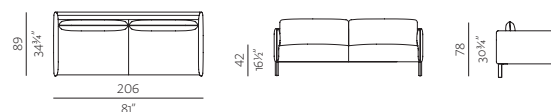

A02

STRAIGHT ARMREST

w 3 1/2" x d 32 1/4" / 34 3/4" x h 18"
w 8 x d 82/88 x h 46 cm

A03

DIAGONAL ARMREST

w 3 1/2" x d 32 1/4" / 34 3/4" x h 21 1/4"
w 8 x d 82/88 x h 54 cm

LEGS

B01

THIN METAL LEGS

w 7" x d 7" x h 7 3/4" (total 9")
w 18 x d 18 x h 19 (total 23) cm

B02

WOODEN LEGS

w 1 1/4" x d 1 3/4" x h 7 3/4"
w 4 x d 4,5 x h 19 cm

B03 RECESSED METAL LEGS /

B04 RECESSED WOODEN LEGS

d ø 1 3/4" x h 7 3/4"
d ø 4 x h 19 cm

COMPOSITIONS

1 ARMCHAIR

w 32 1/4" x d 32 1/4"
w 82 x d 82/86 x h 78 cm

2 2.5SEATER

w 65 1/4" x d 32 1/4" / 34 3/4" x 30 3/4"
w 167 x d 89/92 x h 78 cm

3 3SEATER

w 81" x d 32 1/4" / 34 3/4" x h 30 3/4"
w 206 x d 89/92 x h 78 cm

4 3.5SEATER

w 96 1/4" x d 32 1/4" / 34 3/4" x h 30 3/4"
w 245 x d 89/92 x h 78 cm

5 2.5SEATER + CHAISE LONGUE

w 96 1/4" x d 59 1/4" / 61" x h 30 3/4"
w 245 x d 152/155 x h 78 cm

NOTE

- STRIPES FOR ARMREST A01 ARE AVAILABLE IN FOLLOWING COLOURS: