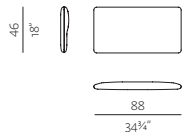

A02

STRAIGHT ARMREST

w 3 1/2" x d 32 1/4" / 34 3/4" x h 18"
w 8 x d 82/88 x h 46 cm

A03

DIAGONAL ARMREST

w 3 1/2" x d 32 1/4" / 34 3/4" x h 21 1/4"
w 8 x d 82/88 x h 54 cm

LEGS

B01

THIN METAL LEGS

w 7" x d 7" x h 7 3/4" (total 9")
w 18 x d 18 x h 19 (total 23) cm

B02

WOODEN LEGS

w 1 1/4" x d 1 3/4" x h 7 3/4"
w 4 x d 4,5 x h 19 cm

B03 RECESSED METAL LEGS /

B04 RECESSED WOODEN LEGS

d ø 1 3/4" x h 7 3/4"
d ø 4 x h 19 cm

COMPOSITIONS

1 ARMCHAIR

w 32 1/4" x d 32 1/4"
w 82 x d 82/86 x h 78 cm

2 2.5SEATER

w 65 1/4" x d 32 1/4" / 34 3/4" x 30 3/4"
w 167 x d 89/92 x h 78 cm

3 3SEATER

w 81" x d 32 1/4" / 34 3/4" x h 30 3/4"
w 206 x d 89/92 x h 78 cm

4 3.5SEATER

w 96 1/4" x d 32 1/4" / 34 3/4" x h 30 3/4"
w 245 x d 89/92 x h 78 cm

5 2.5SEATER + CHAISE LONGUE

w 96 1/4" x d 59 1/4" / 61" x h 30 3/4"
w 245 x d 152/155 x h 78 cm

NOTE

- STRIPES FOR ARMREST A01 ARE AVAILABLE IN FOLLOWING COLOURS: