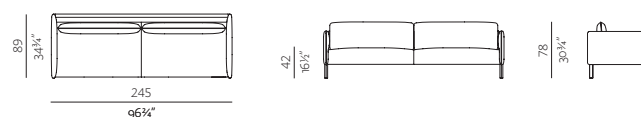

A02

STRAIGHT ARMREST

w 3 1/2" x d 32 1/4" / 34 3/4" x h 18"
w 8 x d 82/88 x h 46 cm

A03

DIAGONAL ARMREST

w 3 1/2" x d 32 1/4" / 34 3/4" x h 21 1/4"
w 8 x d 82/88 x h 54 cm

LEGS

B01

THIN METAL LEGS

w 7" x d 7" x h 7 3/4" (total 9")
w 18 x d 18 x h 19 (total 23) cm

B02

WOODEN LEGS

w 1 1/4" x d 1 3/4" x h 7 3/4"
w 4 x d 4,5 x h 19 cm

B03 RECESSED METAL LEGS /

B04 RECESSED WOODEN LEGS

d ø 1 3/4" x h 7 3/4"
d ø 4 x h 19 cm

COMPOSITIONS

1 ARMCHAIR

w 32 1/4" x d 32 1/4"
w 82 x d 82/86 x h 78 cm

2 2.5SEATER

w 65 1/4" x d 32 1/4" / 34 3/4" x 30 3/4"
w 167 x d 89/92 x h 78 cm

3 3SEATER

w 81" x d 32 1/4" / 34 3/4" x h 30 3/4"
w 206 x d 89/92 x h 78 cm

4 3.5SEATER

w 96 1/4" x d 32 1/4" / 34 3/4" x h 30 3/4"
w 245 x d 89/92 x h 78 cm

5 2.5SEATER + CHAISE LONGUE

w 96 1/4" x d 59 1/4" / 61" x h 30 3/4"
w 245 x d 152/155 x h 78 cm

NOTE

- STRIPES FOR ARMREST A01 ARE AVAILABLE IN FOLLOWING COLOURS: