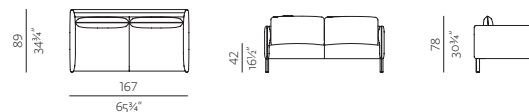

A02

STRAIGHT ARMREST

w 3 1/2" x d 32 1/4" / 34 3/4" x h 18"
w 8 x d 82/88 x h 46 cm

A03

DIAGONAL ARMREST

w 3 1/2" x d 32 1/4" / 34 3/4" x h 21 1/4"
w 8 x d 82/88 x h 54 cm

LEGS

B01

THIN METAL LEGS

w 7" x d 7" x h 7 3/4" (total 9")
w 18 x d 18 x h 19 (total 23) cm

B02

WOODEN LEGS

w 1 1/4" x d 1 3/4" x h 7 3/4"
w 4 x d 4,5 x h 19 cm

B03 RECESSED METAL LEGS /

B04 RECESSED WOODEN LEGS

d ø 1 3/4" x h 7 3/4"
d ø 4 x h 19 cm

COMPOSITIONS

1 ARMCHAIR

w 32 1/4" x d 32 1/4"
w 82 x d 82/86 x h 78 cm

2 2.5SEATER

w 65 1/4" x d 32 1/4" / 34 3/4" x 30 3/4"
w 167 x d 89/92 x h 78 cm

3 3SEATER

w 81" x d 32 1/4" / 34 3/4" x h 30 3/4"
w 206 x d 89/92 x h 78 cm

4 3.5SEATER

w 96 1/4" x d 32 1/4" / 34 3/4" x h 30 3/4"
w 245 x d 89/92 x h 78 cm

5 2.5SEATER + CHAISE LONGUE

w 96 1/4" x d 59 1/4" / 61" x h 30 3/4"
w 245 x d 152/155 x h 78 cm

NOTE

- STRIPES FOR ARMREST A01 ARE AVAILABLE IN FOLLOWING COLOURS: