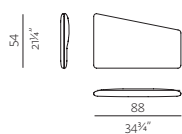

A02

STRAIGHT ARMREST

w 3 1/2" x d 32 1/4" / 34 3/4" x h 18"
w 8 x d 82/88 x h 46 cm

A03

DIAGONAL ARMREST

w 3 1/2" x d 32 1/4" / 34 3/4" x h 21 1/4"
w 8 x d 82/88 x h 54 cm

LEGS

B01

THIN METAL LEGS

w 7" x d 7" x h 7 3/4" (total 9")
w 18 x d 18 x h 19 (total 23) cm

B02

WOODEN LEGS

w 1 1/4" x d 1 3/4" x h 7 3/4"
w 4 x d 4,5 x h 19 cm

B03 RECESSED METAL LEGS /

B04 RECESSED WOODEN LEGS

d ø 1 3/4" x h 7 3/4"
d ø 4 x h 19 cm

COMPOSITIONS

1 ARMCHAIR

w 32 1/4" x d 32 1/4"
w 82 x d 82/86 x h 78 cm

2 2.5SEATER

w 65 1/4" x d 32 1/4" / 34 3/4" x 30 3/4"
w 167 x d 89/92 x h 78 cm

3 3SEATER

w 81" x d 32 1/4" / 34 3/4" x h 30 3/4"
w 206 x d 89/92 x h 78 cm

4 3.5SEATER

w 96 1/4" x d 32 1/4" / 34 3/4" x h 30 3/4"
w 245 x d 89/92 x h 78 cm

5 2.5SEATER + CHAISE LONGUE

w 96 1/4" x d 59 1/4" / 61" x h 30 3/4"
w 245 x d 152/155 x h 78 cm

NOTE

- STRIPES FOR ARMREST A01 ARE AVAILABLE IN FOLLOWING COLOURS: