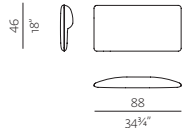

A02

STRAIGHT ARMREST

w 3 1/2" x d 32 1/4" / 34 3/4" x h 18"
w 8 x d 82/88 x h 46 cm

A03

DIAGONAL ARMREST

w 3 1/2" x d 32 1/4" / 34 3/4" x h 21 1/4"
w 8 x d 82/88 x h 54 cm

LEGS

B01

THIN METAL LEGS

w 7" x d 7" x h 7 3/4" (total 9")
w 18 x d 18 x h 19 (total 23) cm

B02

WOODEN LEGS

w 1 1/4" x d 1 3/4" x h 7 3/4"
w 4 x d 4,5 x h 19 cm

B03 RECESSED METAL LEGS /

B04 RECESSED WOODEN LEGS

d ø 1 3/4" x h 7 3/4"
d ø 4 x h 19 cm

COMPOSITIONS

1 ARMCHAIR

w 32 1/4" x d 32 1/4"
w 82 x d 82/86 x h 78 cm

2 2.5SEATER

w 65 1/4" x d 32 1/4" / 34 3/4" x 30 3/4"
w 167 x d 89/92 x h 78 cm

3 3SEATER

w 81" x d 32 1/4" / 34 3/4" x h 30 3/4"
w 206 x d 89/92 x h 78 cm

4 3.5SEATER

w 96 1/4" x d 32 1/4" / 34 3/4" x h 30 3/4"
w 245 x d 89/92 x h 78 cm

5 2.5SEATER + CHAISE LONGUE

w 96 1/4" x d 59 1/4" / 61" x h 30 3/4"
w 245 x d 152/155 x h 78 cm

NOTE

- STRIPES FOR ARMREST A01 ARE AVAILABLE IN FOLLOWING COLOURS: