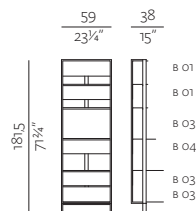

COMPOSITION 07
w 45" x d 23 3/4" x h 15"
w 114,5 x h 60 x d 38 cm

- 1 x FRAME 03
- 1 x SHELF SUPPORT A
- 1 x SHELF A 01
- 1 x SHELF A 03
- 1 x SHELF A 04

COMPOSITION 08
w 45" x d 23 3/4" x h 15"
w 114,5 x h 60 x d 38 cm

- 1 x FRAME 03
- 1 x SHELF SUPPORT A
- 1 x SHELF A 03
- 1 x SHELF A 04

COMPOSITION 09
w 45" x d 23 3/4" x h 15"
w 114,5 x h 60 x d 19,5 cm

- 1 x FRAME 03
- 1 x SHELF SUPPORT A
- 2 x SHELF A 04

SPECIFICATIONS AND TECHNICAL DRAWING

COMPOSITION 10

w 45" x d 67" x h 15"
w 114,5 x h 170 x d 38 cm

- 1 x FRAME O4
- 4 x SHELF SUPPORT A
- 2 x SHELF A O1
- 3 x SHELF A O3
- 1 x SHELF A O4

COMPOSITION 11

w 23 1/4" x d 71 1/2" x h 15"
w 59 x h 181,5 x d 38 cm

- 1 x FRAME O5
- 4 x SHELF SUPPORT B
- 2 x SHELF B O1
- 3 x SHELF B O3
- 1 x SHELF B O4
- 1 x LEGS B

COMPOSITION 12

w 90" x d 28 1/4" x h 15"
w 228,5 x h 71,5 x d 38 cm

- 2 x FRAME O3
- 2 x SHELF SUPPORT A
- 2 x LEGS A
- 2 x TOP SHELF A SINGLE
- 2 x SHELF A O3
- 2 x SHELF A O4