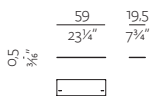

SHELF B 03
w 21 3/4" x d 7" x h 14 1/4"
55,5 x 18 x 36,5 cm

SHELF B 04
w 21 3/4" x d 7" x h 10 3/4"
55,5 x 18 x 27,5 cm

SHELF C 01
w 28" x d 7" x h 7"
71 x 18 x 18 cm

SHELF C 02
w 28" x d 10 3/4" x h 10 3/4"
71 x 27,5 x 27,5 cm

SHELF C 03
w 28" x d 7" x h 14 1/4"
71 x 18 x 36,5 cm

SHELF C 04
w 28" x d 7" x h 10 3/4"
71 x 18 x 27,5 cm

SHELVES SUPPORTS

SHELVES SUPPORT A
43 3/4" (111 cm)

SHELVES SUPPORT B
21 3/4" (55 cm)

SHELVES SUPPORT C
28" (71 cm)

LEGS

LEGS A
w 45" x d 4 3/4"
114 x 11,5 cm

LEGS B
w 23 1/4" x d 4 3/4"
59 x 11,5 cm

LEGS C
w 29 3/4" x d 4 3/4"
75 x 11,5 cm

SPECIFICATIONS AND TECHNICAL DRAWING

TOP SHELVES

TOP SHELF A SINGLE
w 45" x h 3/8" x d 7 3/4"
114,5 x 0,5 x 19,5 cm

TOP SHELF B SINGLE
w 23 1/4" x h 3/8" x d 7 3/4"
59 x 0,5 x 19,5 cm

TOP SHELF C SINGLE
w 29 3/4" x h 3/8" x d 7 3/4"
75 x 0,5 x 19,5 cm

TOP SHELF A DOUBLE
w 45" x h 3/8" x d 15 1/4"
114,5 x 0,5 x 39 cm

TOP SHELF B DOUBLE
w 23 1/4" x h 3/8" x d 15 1/4"
59 x 0,5 x 39 cm