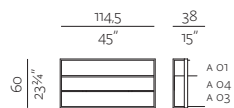

COMPOSITION 02
w 45" x d 45" x h 11 1/4"
114,5 x 114,5 x 29 cm

- 1 x FRAME 01
- 3 x SHELF SUPPORT A
- 1 x SHELF A 01
- 3 x SHELF A 04

COMPOSITION 03
w 45" x d 45" x h 15"
114,5 x 114,5 x 38 cm

- 1 x FRAME 01
- 3 x SHELF SUPPORT A
- 1 x SHELF A 01
- 1 x SHELF A 03
- 2 x SHELF A 04

COMPOSITION 04
w 23 1/4" x d 49 3/4" x h 7 3/4"
w 59 x h 126 x d 19,5 cm

- 1 x FRAME 02
- 3 x SHELF SUPPORT B
- 4 x SHELF B 01
- 1 x SHELF B 03
- 1 x LEGS B

COMPOSITION 05
w 23 1/4" x d 49 3/4" x h 11 1/4"
w 59 x h 126 x d 29 cm

- 1 x FRAME 02
- 3 x SHELF SUPPORT B
- 2 x SHELF B 01
- 2 x SHELF B 04
- 1 x LEGS B

COMPOSITION 06
w 29 3/4" x d 49 3/4" x h 15"
w 75 x h 126 x d 38 cm

- 1 x FRAME 06
- 3 x SHELF SUPPORT C
- 1 x SHELF C 01
- 1 x SHELF C 03
- 2 x SHELF C 04
- 1 x LEGS B

COMPOSITION 07
w 45" x d 23 3/4" x h 15"
w 114,5 x h 60 x d 38 cm

- 1 x FRAME 03
- 1 x SHELF SUPPORT A
- 1 x SHELF A 01
- 1 x SHELF A 03
- 1 x SHELF A 04

COMPOSITION 08
w 45" x d 23 3/4" x h 15"
w 114,5 x h 60 x d 38 cm