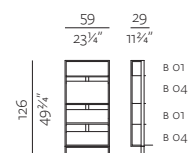

COMPOSITION 05
w 23 1/4" x d 49 3/4" x h 11 1/4"
w 59 x h 126 x d 29 cm

- 1 x FRAME 02
- 3 x SHELF SUPPORT B
- 2 x SHELF B 01
- 2 x SHELF B 04
- 1 x LEGS B