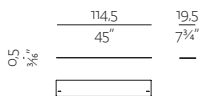

SHELF B 03
w 21 3/4" x d 7" x h 14 1/4"
55,5 x 18 x 36,5 cm

SHELF B 04
w 21 3/4" x d 7" x h 10 3/4"
55,5 x 18 x 27,5 cm

SHELF C 01
w 28" x d 7" x h 7"
71 x 18 x 18 cm

SHELF C 02
w 28" x d 10 3/4" x h 10 3/4"
71 x 27,5 x 27,5 cm

SHELF C 03
w 28" x d 7" x h 14 1/4"
71 x 18 x 36,5 cm

SHELF C 04
w 28" x d 7" x h 10 3/4"
71 x 18 x 27,5 cm

SHELVES SUPPORTS

SHELVES SUPPORT A
43 3/4" (111 cm)

SHELVES SUPPORT B
21 3/4" (55 cm)

SHELVES SUPPORT C
28" (71 cm)

LEGS

LEGS A
w 45" x d 4 3/4"
114 x 11,5 cm

LEGS B
w 23 1/4" x d 4 3/4"
59 x 11,5 cm

LEGS C
w 29 3/4" x d 4 3/4"
75 x 11,5 cm

SPECIFICATIONS AND TECHNICAL DRAWING

TOP SHELVES

TOP SHELF A SINGLE
w 45" x h 3/8" x d 7 3/4"
114,5 x 0,5 x 19,5 cm

TOP SHELF B SINGLE
w 23 1/4" x h 3/8" x d 7 3/4"
59 x 0,5 x 19,5 cm

TOP SHELF C SINGLE
w 29 3/4" x h 3/8" x d 7 3/4"
75 x 0,5 x 19,5 cm

TOP SHELF A DOUBLE
w 45" x h 3/8" x d 15 1/4"
114,5 x 0,5 x 39 cm

TOP SHELF B DOUBLE
w 23 1/4" x h 3/8" x d 15 1/4"
59 x 0,5 x 39 cm