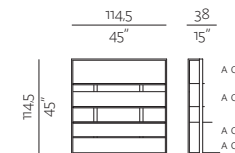

TOP SHELF C DEEP SINGLE
w 29 3/4" x h 3/8" x d 11 1/4"
75 x 0,5 x 28,5 cm

TOP SHELF A DEEP DOUBLE
w 45" x h 3/8" x d 22 3/4"
114,5 x 0,5 x 57,5 cm

TOP SHELF B DEEP DOUBLE
w 23 1/4" x h 3/8" x d 22 3/4"
59 x 0,5 x 57,5 cm

TOP SHELF C DEEP DOUBLE
w 29 3/4" x h 3/8" x d 22 3/4"
75 x 0,5 x 57,5 cm

COMPOSITIONS

COMPOSITION 01
w 45" x d 45" x h 7 3/4"
114,5 x 114,5 x 19,5 cm

- 1 x FRAME 01
- 3 x SHELF SUPPORT A
- 4 x SHELF A 01
- 1 x SHELF A 03

COMPOSITION 02
w 45" x d 45" x h 11 1/4"
114,5 x 114,5 x 29 cm

- 1 x FRAME 01
- 3 x SHELF SUPPORT A
- 1 x SHELF A 01
- 3 x SHELF A 04

COMPOSITION 03
w 45" x d 45" x h 15"
114,5 x 114,5 x 38 cm

- 1 x FRAME 01
- 3 x SHELF SUPPORT A
- 1 x SHELF A 01
- 1 x SHELF A 03
- 2 x SHELF A 04

COMPOSITION 04
w 23 1/4" x d 49 3/4" x h 7 3/4"
w 59 x h 126 x d 19,5 cm

- 1 x FRAME 02
- 3 x SHELF SUPPORT B
- 4 x SHELF B 01
- 1 x SHELF B 03
- 1 x LEGS B

COMPOSITION 05
w 23 1/4" x d 49 3/4" x h 11 1/4"
w 59 x h 126 x d 29 cm