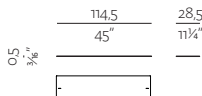

SHELF C 03
w 28" x d 7" x h 14 1/4"
71 x 18 x 36,5 cm

SHELF C 04
w 28" x d 7" x h 10 3/4"
71 x 18 x 27,5 cm

SHELVES SUPPORTS

SHELVES SUPPORT A
43 3/4" (111 cm)

SHELVES SUPPORT B
21 3/4" (55 cm)

SHELVES SUPPORT C
28" (71 cm)

LEGS

LEGS A
w 45" x d 4 3/4"
114 x 11,5 cm

LEGS B
w 23 1/4" x d 4 3/4"
59 x 11,5 cm

LEGS C
w 29 3/4" x d 4 3/4"
75 x 11,5 cm

SPECIFICATIONS AND TECHNICAL DRAWING

TOP SHELVES

TOP SHELF A SINGLE
w 45" x h 3/8" x d 7 3/4"
114,5 x 0,5 x 19,5 cm

TOP SHELF B SINGLE
w 23 1/4" x h 3/8" x d 7 3/4"
59 x 0,5 x 19,5 cm

TOP SHELF C SINGLE
w 29 3/4" x h 3/8" x d 7 3/4"
75 x 0,5 x 19,5 cm

TOP SHELF A DOUBLE
w 45" x h 3/8" x d 15 1/4"
114,5 x 0,5 x 39 cm

TOP SHELF B DOUBLE
w 23 1/4" x h 3/8" x d 15 1/4"
59 x 0,5 x 39 cm

TOP SHELF C DOUBLE
w 29 3/4" x h 3/8" x d 15 1/4"
75 x 0,5 x 39 cm

TOP SHELF A DEEP SINGLE
w 45" x h 3/8" x d 11 1/4"
114,5 x 0,5 x 28,5 cm

TOP SHELF B DEEP SINGLE
w 23 1/4" x h 3/8" x d 11 1/4"
59 x 0,5 x 28,5 cm