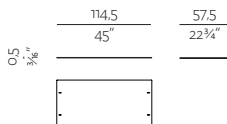

TOP SHELF A DEEP DOUBLE
w 45" x h 3/8" x d 22 3/4"
114,5 x 0,5 x 57,5 cm