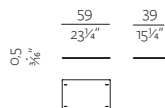

SHELF C 03
w 28" x d 7" x h 14 1/4"
71 x 18 x 36,5 cm

SHELF C 04
w 28" x d 7" x h 10 3/4"
71 x 18 x 27,5 cm

SHELVES SUPPORTS

SHELVES SUPPORT A
43 3/4" (111 cm)

SHELVES SUPPORT B
21 3/4" (55 cm)

SHELVES SUPPORT C
28" (71 cm)

LEGS

LEGS A
w 45" x d 4 3/4"
114 x 11,5 cm

LEGS B
w 23 1/4" x d 4 3/4"
59 x 11,5 cm

LEGS C
w 29 3/4" x d 4 3/4"
75 x 11,5 cm

SPECIFICATIONS AND TECHNICAL DRAWING

TOP SHELVES

TOP SHELF A SINGLE
w 45" x h 3/8" x d 7 3/4"
114,5 x 0,5 x 19,5 cm

TOP SHELF B SINGLE
w 23 1/4" x h 3/8" x d 7 3/4"
59 x 0,5 x 19,5 cm

TOP SHELF C SINGLE
w 29 3/4" x h 3/8" x d 7 3/4"
75 x 0,5 x 19,5 cm

TOP SHELF A DOUBLE
w 45" x h 3/8" x d 15 1/4"
114,5 x 0,5 x 39 cm

TOP SHELF B DOUBLE
w 23 1/4" x h 3/8" x d 15 1/4"
59 x 0,5 x 39 cm

TOP SHELF C DOUBLE
w 29 3/4" x h 3/8" x d 15 1/4"
75 x 0,5 x 39 cm

TOP SHELF A DEEP SINGLE
w 45" x h 3/8" x d 11 1/4"
114,5 x 0,5 x 28,5 cm

TOP SHELF B DEEP SINGLE
w 23 1/4" x h 3/8" x d 11 1/4"
59 x 0,5 x 28,5 cm