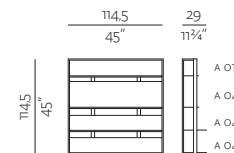

TOP SHELF C DEEP SINGLE
w 29 3/4" x h 3/8" x d 11 1/4"
75 x 0,5 x 28,5 cm

TOP SHELF A DEEP DOUBLE
w 45" x h 3/8" x d 22 3/4"
114,5 x 0,5 x 57,5 cm

TOP SHELF B DEEP DOUBLE
w 23 1/4" x h 3/8" x d 22 3/4"
59 x 0,5 x 57,5 cm

TOP SHELF C DEEP DOUBLE
w 29 3/4" x h 3/8" x d 22 3/4"
75 x 0,5 x 57,5 cm

COMPOSITIONS

COMPOSITION 01
w 45" x d 45" x h 7 3/4"
114,5 x 114,5 x 19,5 cm

- 1 x FRAME 01
- 3 x SHELF SUPPORT A
- 4 x SHELF A 01
- 1 x SHELF A 03

COMPOSITION 02
w 45" x d 45" x h 11 1/4"
114,5 x 114,5 x 29 cm

- 1 x FRAME 01
- 3 x SHELF SUPPORT A
- 1 x SHELF A 01
- 3 x SHELF A 04

COMPOSITION 03
w 45" x d 45" x h 15"
114,5 x 114,5 x 38 cm

- 1 x FRAME 01
- 3 x SHELF SUPPORT A
- 1 x SHELF A 01
- 1 x SHELF A 03
- 2 x SHELF A 04

COMPOSITION 04
w 23 1/4" x d 49 3/4" x h 7 3/4"
w 59 x h 126 x d 19,5 cm

- 1 x FRAME 02
- 3 x SHELF SUPPORT B
- 4 x SHELF B 01
- 1 x SHELF B 03
- 1 x LEGS B

COMPOSITION 05
w 23 1/4" x d 49 3/4" x h 11 1/4"
w 59 x h 126 x d 29 cm