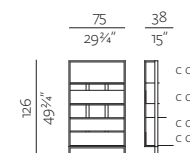

TOP SHELF C DEEP DOUBLE
w 29 3/4" x h 3/8" x d 22 3/4"
75 x 0,5 x 57,5 cm

COMPOSITIONS

COMPOSITION 01
w 45" x d 45" x h 7 3/4"
114,5 x 114,5 x 19,5 cm

- 1 x FRAME 01
- 3 x SHELF SUPPORT A
- 4 x SHELF A 01
- 1 x SHELF A 03

COMPOSITION 02
w 45" x d 45" x h 11 1/4"
114,5 x 114,5 x 29 cm

- 1 x FRAME 01
- 3 x SHELF SUPPORT A
- 1 x SHELF A 01
- 3 x SHELF A 04

COMPOSITION 03
w 45" x d 45" x h 15"
114,5 x 114,5 x 38 cm

- 1 x FRAME 01
- 3 x SHELF SUPPORT A
- 1 x SHELF A 01
- 1 x SHELF A 03
- 2 x SHELF A 04

COMPOSITION 04
w 23 1/4" x d 49 3/4" x h 7 3/4"
w 59 x h 126 x d 19,5 cm

- 1 x FRAME 02
- 3 x SHELF SUPPORT B
- 4 x SHELF B 01
- 1 x SHELF B 03
- 1 x LEGS B

COMPOSITION 05
w 23 1/4" x d 49 3/4" x h 11 1/4"
w 59 x h 126 x d 29 cm

- 1 x FRAME 02
- 3 x SHELF SUPPORT B
- 2 x SHELF B 01
- 2 x SHELF B 04
- 1 x LEGS B

COMPOSITION 06
w 29 3/4" x d 49 3/4" x h 15"
w 75 x h 126 x d 38 cm

- 1 x FRAME 06
- 3 x SHELF SUPPORT C
- 1 x SHELF C 01
- 1 x SHELF C 03
- 2 x SHELF C 04
- 1 x LEGS B