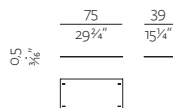

SHELF C 03
w 28" x d 7" x h 14 1/4"
71 x 18 x 36,5 cm

SHELF C 04
w 28" x d 7" x h 10 3/4"
71 x 18 x 27,5 cm

SHELVES SUPPORTS

SHELVES SUPPORT A
43 3/4" (111 cm)

SHELVES SUPPORT B
21 3/4" (55 cm)

SHELVES SUPPORT C
28" (71 cm)

LEGS

LEGS A
w 45" x d 4 3/4"
114 x 11,5 cm

LEGS B
w 23 1/4" x d 4 3/4"
59 x 11,5 cm

LEGS C
w 29 3/4" x d 4 3/4"
75 x 11,5 cm

SPECIFICATIONS AND TECHNICAL DRAWING

TOP SHELVES

TOP SHELF A SINGLE
w 45" x h 3/8" x d 7 3/4"
114,5 x 0,5 x 19,5 cm

TOP SHELF B SINGLE
w 23 1/4" x h 3/8" x d 7 3/4"
59 x 0,5 x 19,5 cm

TOP SHELF C SINGLE
w 29 3/4" x h 3/8" x d 7 3/4"
75 x 0,5 x 19,5 cm

TOP SHELF A DOUBLE
w 45" x h 3/8" x d 15 1/4"
114,5 x 0,5 x 39 cm

TOP SHELF B DOUBLE
w 23 1/4" x h 3/8" x d 15 1/4"
59 x 0,5 x 39 cm

TOP SHELF C DOUBLE
w 29 3/4" x h 3/8" x d 15 1/4"
75 x 0,5 x 39 cm

TOP SHELF A DEEP SINGLE
w 45" x h 3/8" x d 11 1/4"
114,5 x 0,5 x 28,5 cm

TOP SHELF B DEEP SINGLE
w 23 1/4" x h 3/8" x d 11 1/4"
59 x 0,5 x 28,5 cm