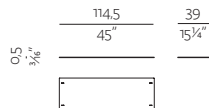

SHELF B 03
w 21 3/4" x d 7" x h 14 1/4"
55,5 x 18 x 36,5 cm

SHELF B 04
w 21 3/4" x d 7" x h 10 3/4"
55,5 x 18 x 27,5 cm

SHELF C 01
w 28" x d 7" x h 7"
71 x 18 x 18 cm

SHELF C 02
w 28" x d 10 3/4" x h 10 3/4"
71 x 27,5 x 27,5 cm

SHELF C 03
w 28" x d 7" x h 14 1/4"
71 x 18 x 36,5 cm

SHELF C 04
w 28" x d 7" x h 10 3/4"
71 x 18 x 27,5 cm

SHELVES SUPPORTS

SHELVES SUPPORT A
43 3/4" (111 cm)

SHELVES SUPPORT B
21 3/4" (55 cm)

SHELVES SUPPORT C
28" (71 cm)

LEGS

LEGS A
w 45" x d 4 3/4"
114 x 11,5 cm

LEGS B
w 23 1/4" x d 4 3/4"
59 x 11,5 cm

LEGS C
w 29 3/4" x d 4 3/4"
75 x 11,5 cm

SPECIFICATIONS AND TECHNICAL DRAWING

TOP SHELVES

TOP SHELF A SINGLE
w 45" x h 3/8" x d 7 3/4"
114,5 x 0,5 x 19,5 cm

TOP SHELF B SINGLE
w 23 1/4" x h 3/8" x d 7 3/4"
59 x 0,5 x 19,5 cm

TOP SHELF C SINGLE
w 29 3/4" x h 3/8" x d 7 3/4"
75 x 0,5 x 19,5 cm

TOP SHELF A DOUBLE
w 45" x h 3/8" x d 15 1/4"
114,5 x 0,5 x 39 cm

TOP SHELF B DOUBLE
w 23 1/4" x h 3/8" x d 15 1/4"
59 x 0,5 x 39 cm