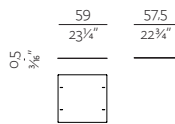

LEGS

LEGS A
w 45" x d 4 3/4"
114 x 11,5 cm

LEGS B
w 23 1/4" x d 4 3/4"
59 x 11,5 cm

LEGS C
w 29 3/4" x d 4 3/4"
75 x 11,5 cm

SPECIFICATIONS AND TECHNICAL DRAWING

TOP SHELVES

TOP SHELF A SINGLE
w 45" x h 3/8" x d 7 3/4"
114,5 x 0,5 x 19,5 cm

TOP SHELF B SINGLE
w 23 1/4" x h 3/8" x d 7 3/4"
59 x 0,5 x 19,5 cm

TOP SHELF C SINGLE
w 29 3/4" x h 3/8" x d 7 3/4"
75 x 0,5 x 19,5 cm

TOP SHELF A DOUBLE
w 45" x h 3/8" x d 15 1/4"
114,5 x 0,5 x 39 cm

TOP SHELF B DOUBLE
w 23 1/4" x h 3/8" x d 15 1/4"
59 x 0,5 x 39 cm

TOP SHELF C DOUBLE
w 29 3/4" x h 3/8" x d 15 1/4"
75 x 0,5 x 39 cm

TOP SHELF A DEEP SINGLE
w 45" x h 3/8" x d 11 1/4"
114,5 x 0,5 x 28,5 cm

TOP SHELF B DEEP SINGLE
w 23 1/4" x h 3/8" x d 11 1/4"
59 x 0,5 x 28,5 cm

TOP SHELF C DEEP SINGLE
w 29 3/4" x h 3/8" x d 11 1/4"
75 x 0,5 x 28,5 cm

TOP SHELF A DEEP DOUBLE
w 45" x h 3/8" x d 22 3/4"
114,5 x 0,5 x 57,5 cm

TOP SHELF B DEEP DOUBLE
w 23 1/4" x h 3/8" x d 22 3/4"
59 x 0,5 x 57,5 cm