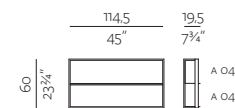

COMPOSITION 04
w 23 1/4" x d 49 3/4" x h 7 3/4"
w 59 x h 126 x d 19,5 cm

- 1 x FRAME 02
- 3 x SHELF SUPPORT B
- 4 x SHELF B 01
- 1 x SHELF B 03
- 1 x LEGS B

COMPOSITION 05
w 23 1/4" x d 49 3/4" x h 11 1/4"
w 59 x h 126 x d 29 cm

- 1 x FRAME 02
- 3 x SHELF SUPPORT B
- 2 x SHELF B 01
- 2 x SHELF B 04
- 1 x LEGS B

COMPOSITION 06
w 29 3/4" x d 49 3/4" x h 15"
w 75 x h 126 x d 38 cm

- 1 x FRAME 06
- 3 x SHELF SUPPORT C
- 1 x SHELF C 01
- 1 x SHELF C 03
- 2 x SHELF C 04
- 1 x LEGS B

COMPOSITION 07
w 45" x d 23 3/4" x h 15"
w 114,5 x h 60 x d 38 cm

- 1 x FRAME 03
- 1 x SHELF SUPPORT A
- 1 x SHELF A 01
- 1 x SHELF A 03
- 1 x SHELF A 04

COMPOSITION 08
w 45" x d 23 3/4" x h 15"
w 114,5 x h 60 x d 38 cm

- 1 x FRAME 03
- 1 x SHELF SUPPORT A
- 1 x SHELF A 03
- 1 x SHELF A 04

COMPOSITION 09
w 45" x d 23 3/4" x h 15"
w 114,5 x h 60 x d 19,5 cm

- 1 x FRAME 03
- 1 x SHELF SUPPORT A
- 2 x SHELF A 04

SPECIFICATIONS AND TECHNICAL DRAWING