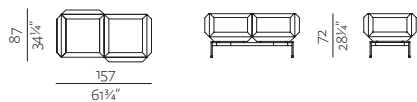

SPECIFICATIONS AND TECHNICAL DRAWING

2SEATER SNAKE
w 61¼" x d 34¼" x h 28¼"
w 157 x d 87 x h 72 cm