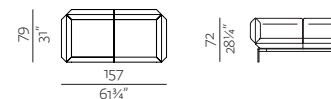

END LEG
w 17" x d 25 1/4" x h 10 1/4"
w 43 x d 65 x h 26 cm

L2

CORNER LEG SET
w 40 3/4" x d 44 3/4" x h 10 1/4"
w 103 x d 113 x h 26 cm

L3

LINEAR CONNECTING LEG
w 32" x d 4 3/4" x h 10 1/4"
w 81 x d 12 x h 26 cm

C1

CORNER CONNECTOR 2SEATER
w 32" x d 1 3/4" x h 2 3/4"
w 81 x d 4 x h 7 cm

C2

CORNER CONNECTOR 3SEATER
w 59 3/4" x d 1 3/4" x h 2 3/4"
w 152 x d 4 x h 7 cm

COMPOSITIONS

POUF

w 28" x d 28" x h 16 1/4"
w 71 x d 71 x h 41 cm

ARMCHAIR

w 34 1/4" x d 31" x h 28 1/4"
w 87 x d 79 x h 72 cm

2SEATER

w 61 3/4" x d 31" x h 28 1/4"
w 157 x d 79 x h 72 cm

3SEATER

w 89 3/4" x d 31" x h 28 1/4"
w 228 x d 79 x h 72 cm

4SEATER

w 117 3/4" x d 31" x h 28 1/4"
w 299 x d 79 x h 72 cm

COMPOSITION 1 (L/R)
 w 89¾" x d 61¼" x h 28¼"
 w 228 x d 157 x h 72 cm

COMPOSITION 2
 w 89¾" x d 89¾" x h 28¼"
 w 228 x d 228 x h 72 cm

COMPOSITION 3
 w 89¾" x d 117¼" x h 28¼"
 w 228 x d 299 x h 72 cm

COMPOSITION 4
 w 117¼" x d 34¼" x h 28¼"
 w 299 x d 87 x h 72 cm