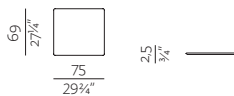

1SEATER HALFMOD L/R

SEAT + BACKREST
w 28" x d 31" x h 18"
w 71 x d 79 x h 46 cm

CORNER

SEAT + BACKREST
w 31" x d 31" x h 18"
w 79 x d 79 x h 46 cm

1SEATER BASE

SEAT + BACKREST
w 28" x d 31" x h 18"
w 71 x d 79 x h 46 cm

ARMREST/BACKREST

w 28" x d 6" x h 15"
w 71 x d 15 x h 38 cm

SMALL ROUND TABLE

w ø 17 3/4" x h 24 3/4"
w ø 45 x h 62 cm

TABLE TOP

w 29 3/4" x d 27 1/4" x h 3/4"
w 75 x d 69 x h 2,5 cm

LEGS

L1

END LEG
w 17" x d 25 1/4" x h 10 1/4"
w 43 x d 65 x h 26 cm

L2

CORNER LEG SET
w 40 3/4" x d 44 3/4" x h 10 1/4"
w 103 x d 113 x h 26 cm

L3

LINEAR CONNECTING LEG
w 32" x d 4 3/4" x h 10 1/4"
w 81 x d 12 x h 26 cm

COMPOSITION 5
 w 145¼" x d 34¼" x h 28¼"
 w 369 x d 87 x h 72 cm