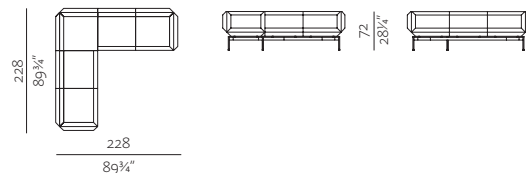

ARMCHAIR

w 34 1/4" x d 31" x h 28 1/4"
w 87 x d 79 x h 72 cm

2SEATER

w 61 3/4" x d 31" x h 28 1/4"
w 157 x d 79 x h 72 cm

3SEATER

w 89 3/4" x d 31" x h 28 1/4"
w 228 x d 79 x h 72 cm

4SEATER

w 117 3/4" x d 31" x h 28 1/4"
w 299 x d 79 x h 72 cm

SPECIFICATIONS AND TECHNICAL DRAWING

2SEATER SNAKE
 w 61¼" x d 34¼" x h 28¼"
 w 157 x d 87 x h 72 cm

3SEATER SNAKE
 w 89¾" x d 34¼" x h 28¼"
 w 228 x d 87 x h 72 cm

4SEATER SNAKE
 w 117¼" x d 34¼" x h 28¼"
 w 299 x d 87 x h 72 cm

COMPOSITION 1 (L/R)
 w 89¾" x d 61¼" x h 28¼"
 w 228 x d 157 x h 72 cm

COMPOSITION 2
 w 89¾" x d 89¾" x h 28¼"
 w 228 x d 228 x h 72 cm

COMPOSITION 3
 w 89¾" x d 117¼" x h 28¼"
 w 228 x d 299 x h 72 cm

COMPOSITION 4
 w 117¼" x d 34¼" x h 28¼"
 w 299 x d 87 x h 72 cm

COMPOSITION 5
 w 145¼" x d 34¼" x h 28¼"
 w 369 x d 87 x h 72 cm