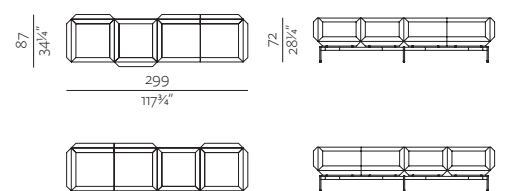

C1

CORNER CONNECTOR 2SEATER
w 32" x d 1 3/4" x h 2 3/4"
w 81 x d 4 x h 7 cm

C2

CORNER CONNECTOR 3SEATER
w 59 3/4" x d 1 3/4" x h 2 3/4"
w 152 x d 4 x h 7 cm

COMPOSITIONS

POUF

w 28" x d 28" x h 16 1/4"
w 71 x d 71 x h 41 cm

SPECIFICATIONS AND TECHNICAL DRAWING

2SEATER SNAKE
 w 61¼" x d 34¼" x h 28¼"
 w 157 x d 87 x h 72 cm

3SEATER SNAKE
 w 89¾" x d 34¼" x h 28¼"
 w 228 x d 87 x h 72 cm

4SEATER SNAKE
 w 117¼" x d 34¼" x h 28¼"
 w 299 x d 87 x h 72 cm

COMPOSITION 1 (L/R)
 w 89¾" x d 61¼" x h 28¼"
 w 228 x d 157 x h 72 cm

COMPOSITION 2
 w 89¾" x d 89¾" x h 28¼"
 w 228 x d 228 x h 72 cm

COMPOSITION 3
 w 89¾" x d 117¼" x h 28¼"
 w 228 x d 299 x h 72 cm

COMPOSITION 4
 w 117¼" x d 34¼" x h 28¼"
 w 299 x d 87 x h 72 cm

COMPOSITION 5
 w 145¼" x d 34¼" x h 28¼"
 w 369 x d 87 x h 72 cm