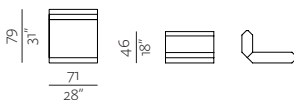

1SEATER HALFMOD L/R

SEAT + BACKREST
w 28" x d 31" x h 18"
w 71 x d 79 x h 46 cm

CORNER

SEAT + BACKREST
w 31" x d 31" x h 18"
w 79 x d 79 x h 46 cm

1SEATER BASE

SEAT + BACKREST
w 28" x d 31" x h 18"
w 71 x d 79 x h 46 cm

ARMREST/BACKREST

w 28" x d 6" x h 15"
w 71 x d 15 x h 38 cm

SMALL ROUND TABLE

w ø 17 3/4" x h 24 3/4"
w ø 45 x h 62 cm

TABLE TOP

w 29 3/4" x d 27 1/4" x h 3/4"
w 75 x d 69 x h 2,5 cm

LEGS

L1

END LEG
w 17" x d 25 1/4" x h 10 1/4"
w 43 x d 65 x h 26 cm

L2

CORNER LEG SET
w 40 3/4" x d 44 3/4" x h 10 1/4"
w 103 x d 113 x h 26 cm

L3

LINEAR CONNECTING LEG
w 32" x d 4 3/4" x h 10 1/4"
w 81 x d 12 x h 26 cm

COMPOSITION 5
 w 145¼" x d 34¼" x h 28¼"
 w 369 x d 87 x h 72 cm