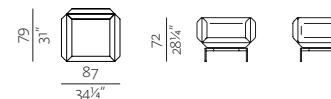

END LEG
w 17" x d 25 1/4" x h 10 1/4"
w 43 x d 65 x h 26 cm

L2

CORNER LEG SET
w 40 3/4" x d 44 3/4" x h 10 1/4"
w 103 x d 113 x h 26 cm

L3

LINEAR CONNECTING LEG
w 32" x d 4 3/4" x h 10 1/4"
w 81 x d 12 x h 26 cm

C1

CORNER CONNECTOR 2SEATER
w 32" x d 1 3/4" x h 2 3/4"
w 81 x d 4 x h 7 cm

C2

CORNER CONNECTOR 3SEATER
w 59 3/4" x d 1 3/4" x h 2 3/4"
w 152 x d 4 x h 7 cm

COMPOSITIONS

POUF

w 28" x d 28" x h 16 1/4"
w 71 x d 71 x h 41 cm

ARMCHAIR

w 34 1/4" x d 31" x h 28 1/4"
w 87 x d 79 x h 72 cm

2SEATER

w 61 3/4" x d 31" x h 28 1/4"
w 157 x d 79 x h 72 cm

3SEATER

w 89 3/4" x d 31" x h 28 1/4"
w 228 x d 79 x h 72 cm

4SEATER

w 117 3/4" x d 31" x h 28 1/4"
w 299 x d 79 x h 72 cm

COMPOSITION 1 (L/R)
 w 89¾" x d 61¼" x h 28¼"
 w 228 x d 157 x h 72 cm

COMPOSITION 2
 w 89¾" x d 89¾" x h 28¼"
 w 228 x d 228 x h 72 cm

COMPOSITION 3
 w 89¾" x d 117¼" x h 28¼"
 w 228 x d 299 x h 72 cm

COMPOSITION 4
 w 117¼" x d 34¼" x h 28¼"
 w 299 x d 87 x h 72 cm