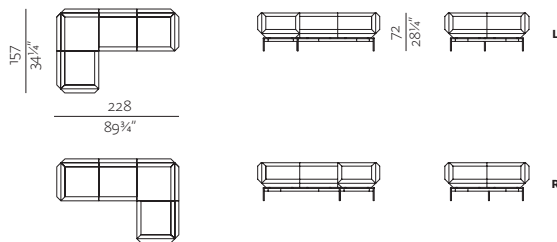

ARMCHAIR

w 34 1/4" x d 31" x h 28 1/4"
w 87 x d 79 x h 72 cm

2SEATER

w 61 3/4" x d 31" x h 28 1/4"
w 157 x d 79 x h 72 cm

3SEATER

w 89 3/4" x d 31" x h 28 1/4"
w 228 x d 79 x h 72 cm

4SEATER

w 117 3/4" x d 31" x h 28 1/4"
w 299 x d 79 x h 72 cm

SPECIFICATIONS AND TECHNICAL DRAWING

2SEATER SNAKE
 w 61¼" x d 34¼" x h 28¼"
 w 157 x d 87 x h 72 cm

3SEATER SNAKE
 w 89¾" x d 34¼" x h 28¼"
 w 228 x d 87 x h 72 cm

4SEATER SNAKE
 w 117¼" x d 34¼" x h 28¼"
 w 299 x d 87 x h 72 cm

COMPOSITION 1 (L/R)
 w 89¾" x d 61¼" x h 28¼"
 w 228 x d 157 x h 72 cm

COMPOSITION 2
 w 89¾" x d 89¾" x h 28¼"
 w 228 x d 228 x h 72 cm

COMPOSITION 3
 w 89¾" x d 117¼" x h 28¼"
 w 228 x d 299 x h 72 cm

COMPOSITION 4
 w 117¼" x d 34¼" x h 28¼"
 w 299 x d 87 x h 72 cm

COMPOSITION 5
 w 145¼" x d 34¼" x h 28¼"
 w 369 x d 87 x h 72 cm