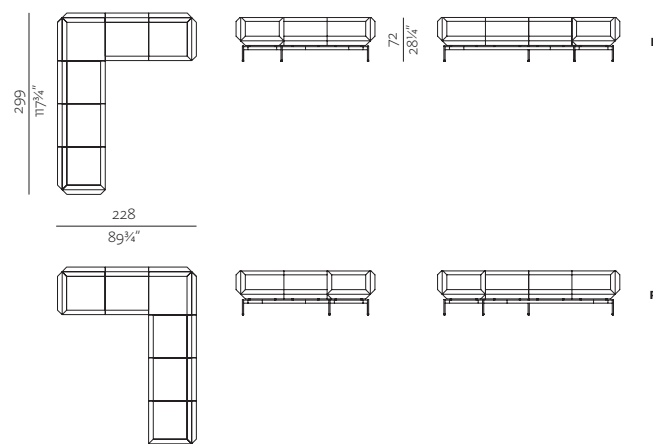

ARMCHAIR

w 34 1/4" x d 31" x h 28 1/4"
w 87 x d 79 x h 72 cm

2SEATER

w 61 3/4" x d 31" x h 28 1/4"
w 157 x d 79 x h 72 cm

3SEATER

w 89 3/4" x d 31" x h 28 1/4"
w 228 x d 79 x h 72 cm

4SEATER

w 117 3/4" x d 31" x h 28 1/4"
w 299 x d 79 x h 72 cm

SPECIFICATIONS AND TECHNICAL DRAWING

2SEATER SNAKE
 w 61¼" x d 34¼" x h 28¼"
 w 157 x d 87 x h 72 cm

3SEATER SNAKE
 w 89¾" x d 34¼" x h 28¼"
 w 228 x d 87 x h 72 cm

4SEATER SNAKE
 w 117¼" x d 34¼" x h 28¼"
 w 299 x d 87 x h 72 cm

COMPOSITION 1 (L/R)
 w 89¾" x d 61¼" x h 28¼"
 w 228 x d 157 x h 72 cm

COMPOSITION 2
 w 89¾" x d 89¾" x h 28¼"
 w 228 x d 228 x h 72 cm

COMPOSITION 3
 w 89¾" x d 117¼" x h 28¼"
 w 228 x d 299 x h 72 cm

COMPOSITION 4
 w 117¼" x d 34¼" x h 28¼"
 w 299 x d 87 x h 72 cm

COMPOSITION 5
 w 145¼" x d 34¼" x h 28¼"
 w 369 x d 87 x h 72 cm