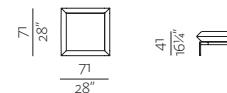

END LEG
w 17" x d 25 1/4" x h 10 1/4"
w 43 x d 65 x h 26 cm

L2

CORNER LEG SET
w 40 3/4" x d 44 3/4" x h 10 1/4"
w 103 x d 113 x h 26 cm

L3

LINEAR CONNECTING LEG
w 32" x d 4 3/4" x h 10 1/4"
w 81 x d 12 x h 26 cm

C1

CORNER CONNECTOR 2SEATER
w 32" x d 1 3/4" x h 2 3/4"
w 81 x d 4 x h 7 cm

C2

CORNER CONNECTOR 3SEATER
w 59 3/4" x d 1 3/4" x h 2 3/4"
w 152 x d 4 x h 7 cm

COMPOSITIONS

POUF

w 28" x d 28" x h 16 1/4"
w 71 x d 71 x h 41 cm

ARMCHAIR

w 34 1/4" x d 31" x h 28 1/4"
w 87 x d 79 x h 72 cm

2SEATER

w 61 3/4" x d 31" x h 28 1/4"
w 157 x d 79 x h 72 cm

3SEATER

w 89 3/4" x d 31" x h 28 1/4"
w 228 x d 79 x h 72 cm

4SEATER

w 117 3/4" x d 31" x h 28 1/4"
w 299 x d 79 x h 72 cm

COMPOSITION 1 (L/R)
 w 89¾" x d 61¼" x h 28¼"
 w 228 x d 157 x h 72 cm

COMPOSITION 2
 w 89¾" x d 89¾" x h 28¼"
 w 228 x d 228 x h 72 cm

COMPOSITION 3
 w 89¾" x d 117¼" x h 28¼"
 w 228 x d 299 x h 72 cm

COMPOSITION 4
 w 117¼" x d 34¼" x h 28¼"
 w 299 x d 87 x h 72 cm