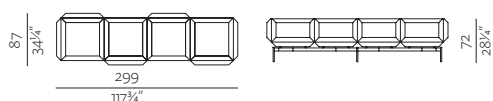

C1

CORNER CONNECTOR 2SEATER
w 32" x d 1 3/4" x h 2 3/4"
w 81 x d 4 x h 7 cm

C2

CORNER CONNECTOR 3SEATER
w 59 3/4" x d 1 3/4" x h 2 3/4"
w 152 x d 4 x h 7 cm

COMPOSITIONS

POUF

w 28" x d 28" x h 16 1/4"
w 71 x d 71 x h 41 cm

SPECIFICATIONS AND TECHNICAL DRAWING

2SEATER SNAKE
 w 61¼" x d 34¼" x h 28¼"
 w 157 x d 87 x h 72 cm

3SEATER SNAKE
 w 89¾" x d 34¼" x h 28¼"
 w 228 x d 87 x h 72 cm

4SEATER SNAKE
 w 117¼" x d 34¼" x h 28¼"
 w 299 x d 87 x h 72 cm

COMPOSITION 1 (L/R)
 w 89¾" x d 61¼" x h 28¼"
 w 228 x d 157 x h 72 cm

COMPOSITION 2
 w 89¾" x d 89¾" x h 28¼"
 w 228 x d 228 x h 72 cm

COMPOSITION 3
 w 89¾" x d 117¼" x h 28¼"
 w 228 x d 299 x h 72 cm

COMPOSITION 4
 w 117¼" x d 34¼" x h 28¼"
 w 299 x d 87 x h 72 cm

COMPOSITION 5
 w 145¼" x d 34¼" x h 28¼"
 w 369 x d 87 x h 72 cm