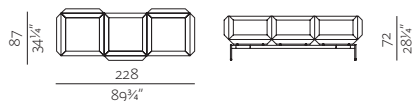

3SEATER SNAKE
w 89¾" x d 34¼" x h 28¼"
w 228 x d 87 x h 72 cm