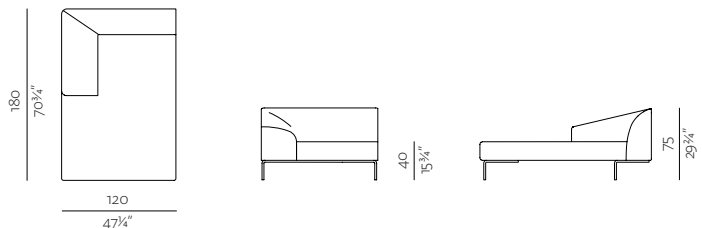

sofa information website

pouf information website

**2SEATER SOFA**

w 76 3/4" x d 35 3/4" x h 29 3/4"  
194 x 90 x 75 cm

**3SEATER SOFA**

w 100" x d 35 3/4" x h 29 3/4"  
254 x 90 x 75 cm

**CORNER EXTENDED (L/R)**

w 96 3/4" x d 35 3/4" x h 29 3/4"  
246 x 90 x 75 cm

**END UNIT 158 (L/R)**

w 62 1/4" x d 35 3/4" x h 29 3/4"  
158 x 90 x 75 cm

**END UNIT 218 (L/R)**

w 85 1/4" x d 35 3/4" x h 29 3/4"  
218 x 90 x 75 cm

**CHAISE LONGUE 160 (L/R)**

w 47 1/4" x d 63" x h 29 3/4"  
120 x 160 x 75 cm

**CHAISE LONGUE 180 (L/R)**

w 47 1/4" x d 70 3/4" x h 29 3/4"  
120 x 180 x 75 cm

**POUF**

w 35 3/4" x d 35 3/4" x h 29 3/4"  
90 x 90 x 75 cm