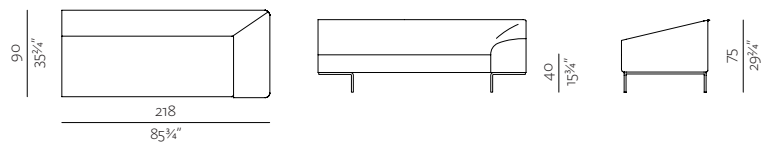

sofa information website

pouf information website

**2SEATER SOFA**

w 76 3/4" x d 35 3/4" x h 29 3/4"  
194 x 90 x 75 cm

**3SEATER SOFA**

w 100" x d 35 3/4" x h 29 3/4"  
254 x 90 x 75 cm

**CORNER EXTENDED (L/R)**

w 96 3/4" x d 35 3/4" x h 29 3/4"  
246 x 90 x 75 cm

**END UNIT 158 (L/R)**

w 62 1/4" x d 35 3/4" x h 29 3/4"  
158 x 90 x 75 cm

**END UNIT 218 (L/R)**

w 85 1/4" x d 35 3/4" x h 29 3/4"  
218 x 90 x 75 cm

**CHAISE LONGUE 160 (L/R)**

w 47 1/4" x d 63" x h 29 3/4"  
120 x 160 x 75 cm

**CHAISE LONGUE 180 (L/R)**

w 47 1/4" x d 70 3/4" x h 29 3/4"  
120 x 180 x 75 cm

**POUF**

w 35 3/4" x d 35 3/4" x h 29 3/4"  
90 x 90 x 75 cm