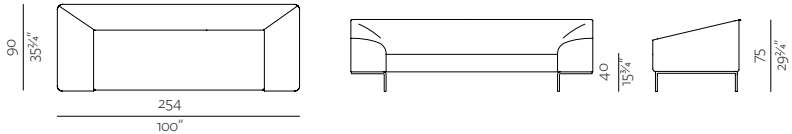

sofa information website

pouf information website

**2SEATER SOFA**

w 76 3/4" x d 35 3/4" x h 29 3/4"  
194 x 90 x 75 cm

**3SEATER SOFA**

w 100" x d 35 3/4" x h 29 3/4"  
254 x 90 x 75 cm

**CORNER EXTENDED (L/R)**

w 96 3/4" x d 35 3/4" x h 29 3/4"  
246 x 90 x 75 cm

**END UNIT 158 (L/R)**

w 62 1/4" x d 35 3/4" x h 29 3/4"  
158 x 90 x 75 cm

**END UNIT 218 (L/R)**

w 85 1/4" x d 35 3/4" x h 29 3/4"  
218 x 90 x 75 cm

**CHAISE LONGUE 160 (L/R)**

w 47 1/4" x d 63" x h 29 3/4"  
120 x 160 x 75 cm

**CHAISE LONGUE 180 (L/R)**

w 47 1/4" x d 70 3/4" x h 29 3/4"  
120 x 180 x 75 cm

**POUF**

w 35 3/4" x d 35 3/4" x h 29 3/4"  
90 x 90 x 75 cm