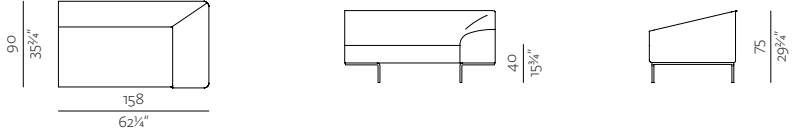

sofa information website

pouf information website

**2SEATER SOFA**

w 76 3/4" x d 35 3/4" x h 29 3/4"  
194 x 90 x 75 cm

**3SEATER SOFA**

w 100" x d 35 3/4" x h 29 3/4"  
254 x 90 x 75 cm

**CORNER EXTENDED (L/R)**

w 96 3/4" x d 35 3/4" x h 29 3/4"  
246 x 90 x 75 cm

**END UNIT 158 (L/R)**

w 62 1/4" x d 35 3/4" x h 29 3/4"  
158 x 90 x 75 cm

**END UNIT 218 (L/R)**

w 85 1/4" x d 35 3/4" x h 29 3/4"  
218 x 90 x 75 cm

**CHAISE LONGUE 160 (L/R)**

w 47 1/4" x d 63" x h 29 3/4"  
120 x 160 x 75 cm

**CHAISE LONGUE 180 (L/R)**

w 47 1/4" x d 70 3/4" x h 29 3/4"  
120 x 180 x 75 cm

**POUF**

w 35 3/4" x d 35 3/4" x h 29 3/4"  
90 x 90 x 75 cm