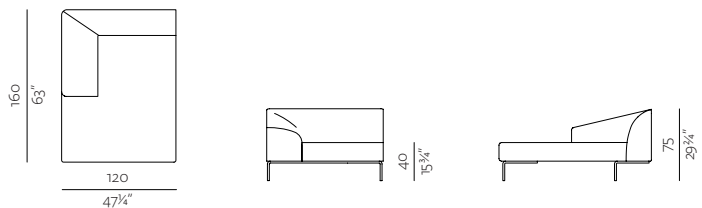

sofa information website

pouf information website

**2SEATER SOFA**

w 76 3/4" x d 35 3/4" x h 29 3/4"  
194 x 90 x 75 cm

**3SEATER SOFA**

w 100" x d 35 3/4" x h 29 3/4"  
254 x 90 x 75 cm

**CORNER EXTENDED (L/R)**

w 96 3/4" x d 35 3/4" x h 29 3/4"  
246 x 90 x 75 cm

**END UNIT 158 (L/R)**

w 62 1/4" x d 35 3/4" x h 29 3/4"  
158 x 90 x 75 cm

**END UNIT 218 (L/R)**

w 85 1/4" x d 35 3/4" x h 29 3/4"  
218 x 90 x 75 cm

**CHAISE LONGUE 160 (L/R)**

w 47 1/4" x d 63" x h 29 3/4"  
120 x 160 x 75 cm

**CHAISE LONGUE 180 (L/R)**

w 47 1/4" x d 70 3/4" x h 29 3/4"  
120 x 180 x 75 cm

**POUF**

w 35 3/4" x d 35 3/4" x h 29 3/4"  
90 x 90 x 75 cm