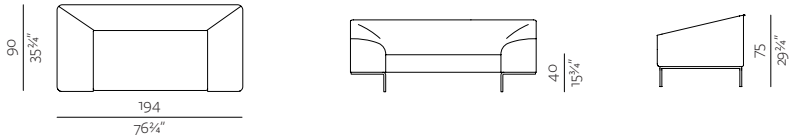

Seam collection  
Dimensions

SPECIFICATIONS AND TECHNICAL DRAWING

STRUCTURE	plywood, metal frame
SUSPENSION	elastic webbing
SEAT & BACKREST	HR foam, polyester wadding
BASE	metal + powder coating
UPHOLSTERY	fabric / leather

sofa information website

pouf information website

**2SEATER SOFA**

w 76 3/4" x d 35 3/4" x h 29 3/4"  
194 x 90 x 75 cm

**3SEATER SOFA**

w 100" x d 35 3/4" x h 29 3/4"  
254 x 90 x 75 cm

**CORNER EXTENDED (L/R)**

w 96 3/4" x d 35 3/4" x h 29 3/4"  
246 x 90 x 75 cm

**END UNIT 158 (L/R)**

w 62 1/4" x d 35 3/4" x h 29 3/4"  
158 x 90 x 75 cm

**END UNIT 218 (L/R)**

w 85 1/4" x d 35 3/4" x h 29 3/4"  
218 x 90 x 75 cm

**CHAISE LONGUE 160 (L/R)**

w 47 1/4" x d 63" x h 29 3/4"  
120 x 160 x 75 cm

**CHAISE LONGUE 180 (L/R)**

w 47 1/4" x d 70 3/4" x h 29 3/4"  
120 x 180 x 75 cm

**POUF**

w 35 3/4" x d 35 3/4" x h 29 3/4"  
90 x 90 x 75 cm