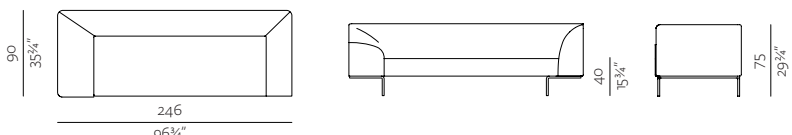

sofa information website

pouf information website

**2SEATER SOFA**

w 76 3/4" x d 35 3/4" x h 29 3/4"  
194 x 90 x 75 cm

**3SEATER SOFA**

w 100" x d 35 3/4" x h 29 3/4"  
254 x 90 x 75 cm

**CORNER EXTENDED (L/R)**

w 96 3/4" x d 35 3/4" x h 29 3/4"  
246 x 90 x 75 cm

**END UNIT 158 (L/R)**

w 62 1/4" x d 35 3/4" x h 29 3/4"  
158 x 90 x 75 cm

**END UNIT 218 (L/R)**

w 85 1/4" x d 35 3/4" x h 29 3/4"  
218 x 90 x 75 cm

**CHAISE LONGUE 160 (L/R)**

w 47 1/4" x d 63" x h 29 3/4"  
120 x 160 x 75 cm

**CHAISE LONGUE 180 (L/R)**

w 47 1/4" x d 70 3/4" x h 29 3/4"  
120 x 180 x 75 cm

**POUF**

w 35 3/4" x d 35 3/4" x h 29 3/4"  
90 x 90 x 75 cm