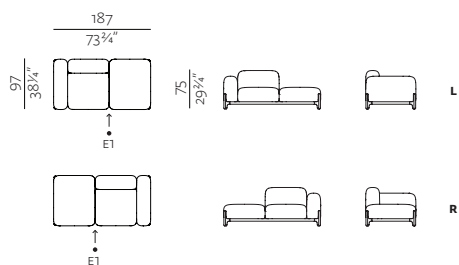

PLANTER TOP

w 10 3/4" x d 38 1/4" x h 1" (wood)
27 x 97 x 2,5 cm (wood)
w 10 3/4" x d 38 1/4" x h 3/4" (FENIX)
27 x 97 x 2 cm (FENIX)

DEEP SEAT (M)

POUF
w 31 3/4" x d 38 1/4" x h 11"
w 80 x d 97 x h 28 cm

LEGS

L1
LEG
w 6" x d 1 3/4" x h 11 1/4"
w 15 x d 4,5 x h 29,5 cm

L3
LINEAR CONNECTION SET

L2
SMALL ARMREST TABLE
w 13 3/4" x d 19 1/4" x h 26 3/4"
w 35 x d 49 x h 68 cm

L4
CORNER CONNECTION SET

SPECIFICATIONS AND TECHNICAL DRAWING

COMPOSITIONS

COMPOSITION 1

w 31 3/4" x d 38 1/4" x h 16 1/4"
80 x 97 x 42 cm
CONSISTS OF: BASE 01, MODULE DEEP SEAT, LEGS 4 x L1

COMPOSITION 2 (L/R)

w 63" x d 38 1/4" x h 29 3/4"
160 x 97 x 75 cm
CONSISTS OF: BASE 04, MODULES 1SEATER + DEEP SEAT,
LEGS 4 x L1

COMPOSITION 3 (L/R)

w 73 3/4" x d 38 1/4" x h 29 3/4"
187 x 97 x 75 cm
CONSISTS OF: BASE 05, MODULES 1SEATER + DEEP SEAT + ARMREST,
LEGS 4 x L1

COMPOSITION 4 (L/R)

dimensions 214 x 97 x 75 cm
CONSISTS OF: BASE 06, MODULES 1SEATER + DEEP SEAT + ARMREST +
PLANTER, LEGS 4 x L1