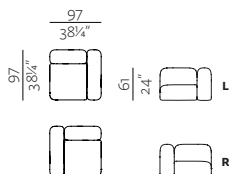

LOW TABLE 39
2M
w 37 3/4" x d 15 1/4" x h 11 1/4"
96 x 39 x 30 cm

LOW TABLE 39 WITH CHARGER
CORNER
w 37 3/4" x d 15 1/4" x h 11 1/4"
96 x 39 x 30 cm

LOW TABLE 79
w 37 3/4" x d 31" x h 11 1/4"
96 x 79 x 30 cm

LOW TABLE 79 WITH CHARGER
w 37 3/4" x d 31" x h 11 1/4"
96 x 79 x 30 cm

POWER SOCKET
w 4 3/4" x d 2 3/4" x h 2 1/4"
11,5 x 7 x 5,5 cm

MODULES

TSEATER (M)

SEAT + BACKREST
w 31 3/4" x d 38 1/4" x h 24"
w 80 x d 97 x h 61 cm

CORNER (L/R)

SEAT + BACKREST + ARMREST
w 38 1/4" x d 38 1/4" x h 24"
w 97 d 97 x h 61 cm

ARMREST (A)

w 10 3/4" x d 38 1/4" x h 19 1/4"
27 x 97 x 50 cm

PLANTER (A)

w 10 3/4" x d 38 1/4" x h 12 3/4"
w 27 x d 97 x h 32 cm

PLANTER TOP

w 10 3/4" x d 38 1/4" x h 1" (wood)
27 x 97 x 2,5 cm (wood)
w 10 3/4" x d 38 1/4" x h 3/4" (FENIX)
27 x 97 x 2 cm (FENIX)

DEEP SEAT (M)

POUF
w 31 3/4" x d 38 1/4" x h 11"
w 80 x d 97 x h 28 cm