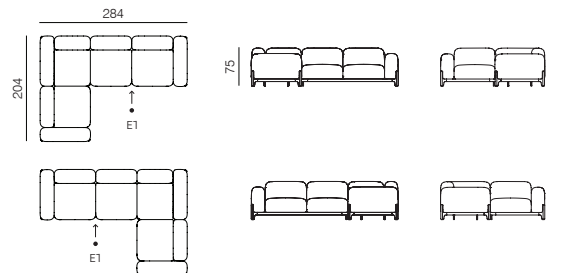

COMPOSITION 9 (L/R)

dimensions 321 x 97 x 75 cm
CONSISTS OF: BASES 05 + 03, MODULES 2 x 1SEATER + DEEP SEAT + 2 x ARMREST +
PLANTER, LEGS L3 + 4 x L1

SPECIFICATIONS AND TECHNICAL DRAWING

COMPOSITION 10 (L/R)

dimensions 374 × 97 × 75 cm

CONSISTS OF: BASES 2 × 05, MODULES 2 × 1SEATER + 2 × DEEP SEAT + ARMREST + PLANTER, LEGS L3 + 4 × L1

COMPOSITION 11 (L/R)

dimensions 257 × 257 × 75 cm

CONSISTS OF: BASES 2 × 04 + 07, MODULES 3 × 1SEATER + CORNER + DEEP SEAT, LEGS L4 + 4 × L1

COMPOSITION 12

dimensions 257 × 257 × 75 cm

CONSISTS OF: BASES 05 + 07 + 02, MODULES 3 × 1SEATER + CORNER + 2 × ARMREST, LEGS L4 + 4 × L1

COMPOSITION 13

dimensions 284 × 284 × 75 cm

CONSISTS OF: BASES 2 × 05 + 07, MODULES 4 × 1SEATER + CORNER + 2 × ARMREST, LEGS L4 + 4 × L1

COMPOSITION 14

dimensions 284 × 257 × 74 cm

CONSISTS OF: BASES 05 + 07 + 04, MODULES 3 × 1SEATER + CORNER + ARMREST + DEEP SEAT, LEGS L4 + 3 × L1 + L2