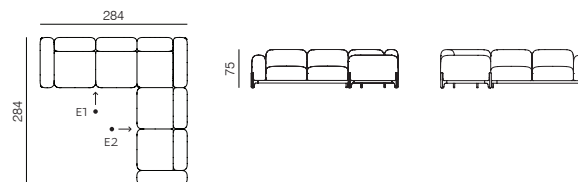

dimensions 374 × 97 × 75 cm

CONSISTS OF: BASES 2 × 05, MODULES 2 × 1SEATER + 2 × DEEP SEAT + ARMREST + PLANTER, LEGS L3 + 4 × L1

COMPOSITION 11 (L/R)

dimensions 257 × 257 × 75 cm

CONSISTS OF: BASES 2 × 04 + 07, MODULES 3 × 1SEATER + CORNER + DEEP SEAT, LEGS L4 + 4 × L1

COMPOSITION 12

dimensions 257 × 257 × 75 cm

CONSISTS OF: BASES 05 + 07 + 02, MODULES 3 × 1SEATER + CORNER + 2 × ARMREST, LEGS L4 + 4 × L1

COMPOSITION 13

dimensions 284 × 284 × 75 cm

CONSISTS OF: BASES 2 × 05 + 07, MODULES 4 × 1SEATER + CORNER + 2 × ARMREST, LEGS L4 + 4 × L1

COMPOSITION 14

dimensions 284 × 257 × 74 cm

CONSISTS OF: BASES 05 + 07 + 04, MODULES 3 × 1SEATER + CORNER + ARMREST + DEEP SEAT, LEGS L4 + 3 × L1 + L2