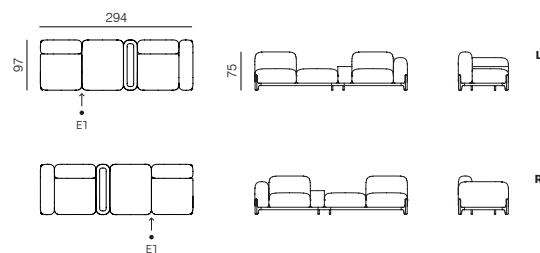

LEGS

L1
LEG
w 6" x d 1 3/4" x h 11 1/4"
w 15 x d 4,5 x h 29,5 cm

L3
LINEAR CONNECTION SET

L2
SMALL ARMREST TABLE
w 13 3/4" x d 19 1/4" x h 26 3/4"
w 35 x d 49 x h 68 cm

L4
CORNER CONNECTION SET

SPECIFICATIONS AND TECHNICAL DRAWING

COMPOSITIONS

COMPOSITION 1

w 31 3/4" x d 38 1/4" x h 16 1/4"
80 x 97 x 42 cm
CONSISTS OF: BASE 01, MODULE DEEP SEAT, LEGS 4 x L1

COMPOSITION 2 (L/R)

w 63" x d 38 1/4" x h 29 3/4"
160 x 97 x 75 cm
CONSISTS OF: BASE 04, MODULES 1SEATER + DEEP SEAT,
LEGS 4 x L1

COMPOSITION 3 (L/R)

w 73 3/4" x d 38 1/4" x h 29 3/4"
187 x 97 x 75 cm
CONSISTS OF: BASE 05, MODULES 1SEATER + DEEP SEAT + ARMREST,
LEGS 4 x L1

COMPOSITION 4 (L/R)

dimensions 214 x 97 x 75 cm
CONSISTS OF: BASE 06, MODULES 1SEATER + DEEP SEAT + ARMREST +
PLANTER, LEGS 4 x L1

COMPOSITION 5 (L/R)

dimensions 267 x 97 x 75 cm
CONSISTS OF: BASES 04 + 02, MODULES 2 x 1SEATER + DEEP SEAT + ARMREST,
LEGS L3 + 4 x L1

COMPOSITION 6 (L/R)

dimensions 294 x 97 x 75 cm
CONSISTS OF: BASES 04 + 03, MODULES 2 x 1SEATER + DEEP SEAT +
ARMREST + PLANTER, LEGS L3 + 4 x L1