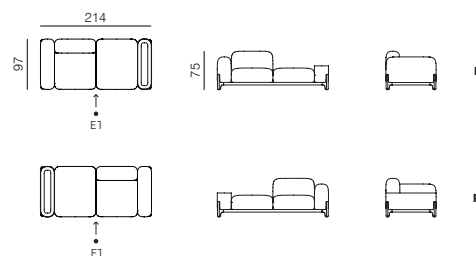

PLANTER TOP

w 10 3/4" x d 38 1/4" x h 1" (wood)
27 x 97 x 2,5 cm (wood)
w 10 3/4" x d 38 1/4" x h 3/4" (FENIX)
27 x 97 x 2 cm (FENIX)

DEEP SEAT (M)

POUF
w 31 3/4" x d 38 1/4" x h 11"
w 80 x d 97 x h 28 cm

LEGS

L1
LEG
w 6" x d 1 3/4" x h 11 1/4"
w 15 x d 4,5 x h 29,5 cm

L3
LINEAR CONNECTION SET

L2
SMALL ARMREST TABLE
w 13 3/4" x d 19 1/4" x h 26 3/4"
w 35 x d 49 x h 68 cm

L4
CORNER CONNECTION SET

SPECIFICATIONS AND TECHNICAL DRAWING

COMPOSITIONS

COMPOSITION 1

w 31 3/4" x d 38 1/4" x h 16 1/4"
80 x 97 x 42 cm
CONSISTS OF: BASE 01, MODULE DEEP SEAT, LEGS 4 x L1

COMPOSITION 2 (L/R)

w 63" x d 38 1/4" x h 29 3/4"
160 x 97 x 75 cm
CONSISTS OF: BASE 04, MODULES 1SEATER + DEEP SEAT,
LEGS 4 x L1

COMPOSITION 3 (L/R)

w 73 3/4" x d 38 1/4" x h 29 3/4"
187 x 97 x 75 cm
CONSISTS OF: BASE 05, MODULES 1SEATER + DEEP SEAT + ARMREST,
LEGS 4 x L1

COMPOSITION 4 (L/R)

dimensions 214 x 97 x 75 cm
CONSISTS OF: BASE 06, MODULES 1SEATER + DEEP SEAT + ARMREST +
PLANTER, LEGS 4 x L1