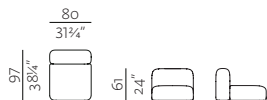

LOW TABLE 39
2M
w 37 3/4" x d 15 1/4" x h 11 1/4"
96 x 39 x 30 cm

LOW TABLE 39 WITH CHARGER
CORNER
w 37 3/4" x d 15 1/4" x h 11 1/4"
96 x 39 x 30 cm

LOW TABLE 79
w 37 3/4" x d 31" x h 11 1/4"
96 x 79 x 30 cm

LOW TABLE 79 WITH CHARGER
w 37 3/4" x d 31" x h 11 1/4"
96 x 79 x 30 cm

POWER SOCKET
w 4 3/4" x d 2 3/4" x h 2 1/4"
11,5 x 7 x 5,5 cm

MODULES

TSEATER (M)

SEAT + BACKREST
w 31 3/4" x d 38 1/4" x h 24"
w 80 x d 97 x h 61 cm

CORNER (L/R)

SEAT + BACKREST + ARMREST
w 38 1/4" x d 38 1/4" x h 24"
w 97 d 97 x h 61 cm

ARMREST (A)

w 10 3/4" x d 38 1/4" x h 19 1/4"
27 x 97 x 50 cm

PLANTER (A)

w 10 3/4" x d 38 1/4" x h 12 3/4"
w 27 x d 97 x h 32 cm

PLANTER TOP

w 10 3/4" x d 38 1/4" x h 1" (wood)
27 x 97 x 2,5 cm (wood)
w 10 3/4" x d 38 1/4" x h 3/4" (FENIX)
27 x 97 x 2 cm (FENIX)

DEEP SEAT (M)

POUF
w 31 3/4" x d 38 1/4" x h 11"
w 80 x d 97 x h 28 cm