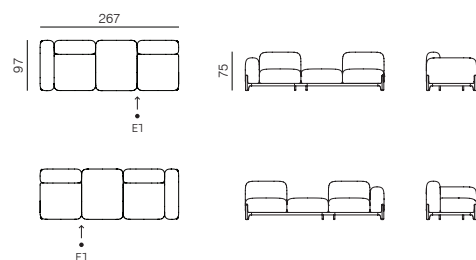

LEGS

L1
LEG
w 6" x d 1 3/4" x h 11 1/4"
w 15 x d 4,5 x h 29,5 cm

L3
LINEAR CONNECTION SET

L2
SMALL ARMREST TABLE
w 13 3/4" x d 19 1/4" x h 26 3/4"
w 35 x d 49 x h 68 cm

L4
CORNER CONNECTION SET

SPECIFICATIONS AND TECHNICAL DRAWING

COMPOSITIONS

COMPOSITION 1

w 31 3/4" x d 38 1/4" x h 16 1/4"
80 x 97 x 42 cm
CONSISTS OF: BASE 01, MODULE DEEP SEAT, LEGS 4 x L1

COMPOSITION 2 (L/R)

w 63" x d 38 1/4" x h 29 3/4"
160 x 97 x 75 cm
CONSISTS OF: BASE 04, MODULES 1SEATER + DEEP SEAT,
LEGS 4 x L1

COMPOSITION 3 (L/R)

w 73 3/4" x d 38 1/4" x h 29 3/4"
187 x 97 x 75 cm
CONSISTS OF: BASE 05, MODULES 1SEATER + DEEP SEAT + ARMREST,
LEGS 4 x L1

COMPOSITION 4 (L/R)

dimensions 214 x 97 x 75 cm
CONSISTS OF: BASE 06, MODULES 1SEATER + DEEP SEAT + ARMREST +
PLANTER, LEGS 4 x L1

COMPOSITION 5 (L/R)

dimensions 267 x 97 x 75 cm
CONSISTS OF: BASES 04 + 02, MODULES 2 x 1SEATER + DEEP SEAT + ARMREST,
LEGS L3 + 4 x L1

COMPOSITION 6 (L/R)

dimensions 294 x 97 x 75 cm
CONSISTS OF: BASES 04 + 03, MODULES 2 x 1SEATER + DEEP SEAT +
ARMREST + PLANTER, LEGS L3 + 4 x L1