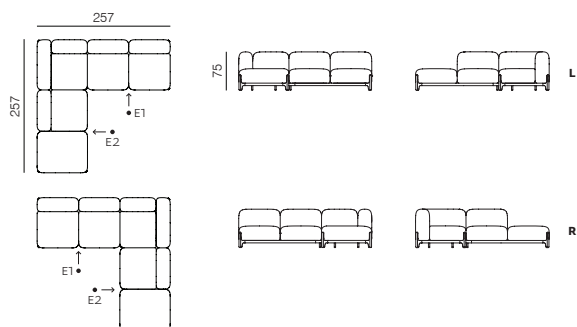

COMPOSITION 9 (L/R)

dimensions 321 x 97 x 75 cm
CONSISTS OF: BASES 05 + 03, MODULES 2 x 1SEATER + DEEP SEAT + 2 x ARMREST +
PLANTER, LEGS L3 + 4 x L1

SPECIFICATIONS AND TECHNICAL DRAWING

COMPOSITION 10 (L/R)

dimensions 374 × 97 × 75 cm

CONSISTS OF: BASES 2 × 05, MODULES 2 × 1SEATER + 2 × DEEP SEAT + ARMREST + PLANTER, LEGS L3 + 4 × L1

COMPOSITION 11 (L/R)

dimensions 257 × 257 × 75 cm

CONSISTS OF: BASES 2 × 04 + 07, MODULES 3 × 1SEATER + CORNER + DEEP SEAT, LEGS L4 + 4 × L1

COMPOSITION 12

dimensions 257 × 257 × 75 cm

CONSISTS OF: BASES 05 + 07 + 02, MODULES 3 × 1SEATER + CORNER + 2 × ARMREST, LEGS L4 + 4 × L1

COMPOSITION 13

dimensions 284 × 284 × 75 cm

CONSISTS OF: BASES 2 × 05 + 07, MODULES 4 × 1SEATER + CORNER + 2 × ARMREST, LEGS L4 + 4 × L1

COMPOSITION 14

dimensions 284 × 257 × 74 cm

CONSISTS OF: BASES 05 + 07 + 04, MODULES 3 × 1SEATER + CORNER + ARMREST + DEEP SEAT, LEGS L4 + 3 × L1 + L2