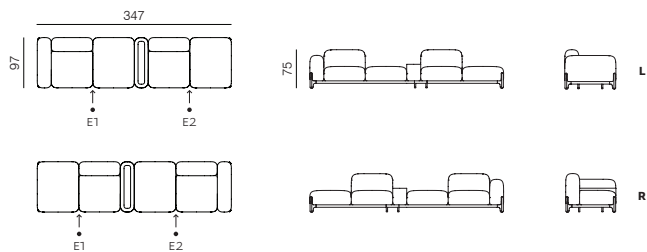

COMPOSITION 7 (L/R)

dimensions 294 x 97 x 75 cm
CONSISTS OF: BASES 05 + 02, MODULES 2 x 1SEATER + DEEP SEAT + ARMREST +
PLANTER, LEGS L3 + 3 x L1 + L2

COMPOSITION 8 (L/R)

dimensions 294 x 97 x 75 cm
CONSISTS OF: BASES 05 + 02, MODULES 3 x 1SEATER + 2 x ARMREST,
LEGS L3 + 4 x L1

COMPOSITION 9 (L/R)

dimensions 321 x 97 x 75 cm
CONSISTS OF: BASES 05 + 03, MODULES 2 x 1SEATER + DEEP SEAT + 2 x ARMREST +
PLANTER, LEGS L3 + 4 x L1

SPECIFICATIONS AND TECHNICAL DRAWING

COMPOSITION 10 (L/R)

dimensions 374 × 97 × 75 cm

CONSISTS OF: BASES 2 × 05, MODULES 2 × 1SEATER + 2 × DEEP SEAT + ARMREST + PLANTER, LEGS L3 + 4 × L1

COMPOSITION 11 (L/R)

dimensions 257 × 257 × 75 cm

CONSISTS OF: BASES 2 × 04 + 07, MODULES 3 × 1SEATER + CORNER + DEEP SEAT, LEGS L4 + 4 × L1

COMPOSITION 12

dimensions 257 × 257 × 75 cm

CONSISTS OF: BASES 05 + 07 + 02, MODULES 3 × 1SEATER + CORNER + 2 × ARMREST, LEGS L4 + 4 × L1

COMPOSITION 13

dimensions 284 × 284 × 75 cm

CONSISTS OF: BASES 2 × 05 + 07, MODULES 4 × 1SEATER + CORNER + 2 × ARMREST, LEGS L4 + 4 × L1