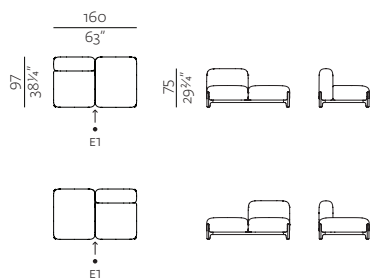

PLANTER TOP

w 10 3/4" x d 38 1/4" x h 1" (wood)
27 x 97 x 2,5 cm (wood)
w 10 3/4" x d 38 1/4" x h 3/4" (FENIX)
27 x 97 x 2 cm (FENIX)

DEEP SEAT (M)

POUF
w 31 3/4" x d 38 1/4" x h 11"
w 80 x d 97 x h 28 cm

LEGS

L1
LEG
w 6" x d 1 3/4" x h 11 1/4"
w 15 x d 4,5 x h 29,5 cm

L3
LINEAR CONNECTION SET

L2
SMALL ARMREST TABLE
w 13 3/4" x d 19 1/4" x h 26 3/4"
w 35 x d 49 x h 68 cm

L4
CORNER CONNECTION SET

SPECIFICATIONS AND TECHNICAL DRAWING

COMPOSITIONS

COMPOSITION 1

w 31 3/4" x d 38 1/4" x h 16 1/4"
80 x 97 x 42 cm
CONSISTS OF: BASE 01, MODULE DEEP SEAT, LEGS 4 x L1

COMPOSITION 2 (L/R)

w 63" x d 38 1/4" x h 29 3/4"
160 x 97 x 75 cm
CONSISTS OF: BASE 04, MODULES 1SEATER + DEEP SEAT,
LEGS 4 x L1

COMPOSITION 3 (L/R)

w 73 3/4" x d 38 1/4" x h 29 3/4"
187 x 97 x 75 cm
CONSISTS OF: BASE 05, MODULES 1SEATER + DEEP SEAT + ARMREST,
LEGS 4 x L1

COMPOSITION 4 (L/R)

dimensions 214 x 97 x 75 cm
CONSISTS OF: BASE 06, MODULES 1SEATER + DEEP SEAT + ARMREST +
PLANTER, LEGS 4 x L1