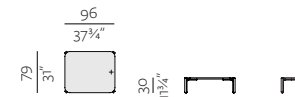

BASE 04
2M
w 63" x d 38 1/4"
w 160 x d 97 cm

BASE 05
2M + A
w 73 1/4" x d 38 1/4"
w 187 x d 97 cm

BASE 06
2M + 2A
w 84 1/4" x d 38 1/4"
w 214 x d 97 cm

BASE 07
CORNER
w 38 1/4" x d 38 1/4"
w 97 x d 97 cm

LOW TABLE 39
2M
w 37 3/4" x d 15 1/4" x h 11 1/4"
96 x 39 x 30 cm

LOW TABLE 39 WITH CHARGER
CORNER
w 37 3/4" x d 15 1/4" x h 11 1/4"
96 x 39 x 30 cm

LOW TABLE 79
w 37 3/4" x d 31" x h 11 1/4"
96 x 79 x 30 cm

LOW TABLE 79 WITH CHARGER
w 37 3/4" x d 31" x h 11 1/4"
96 x 79 x 30 cm

POWER SOCKET
w 4 3/4" x d 2 3/4" x h 2 1/4"
11,5 x 7 x 5,5 cm

MODULES

TSEATER (M)

SEAT + BACKREST
w 31 3/4" x d 38 1/4" x h 24"
w 80 x d 97 x h 61 cm

COMPOSITION 5 (L/R)

dimensions 267 x 97 x 75 cm
CONSISTS OF: BASES 04 + 02, MODULES 2 x 1SEATER + DEEP SEAT + ARMREST,
LEGS L3 + 4 x L1

COMPOSITION 6 (L/R)

dimensions 294 x 97 x 75 cm
CONSISTS OF: BASES 04 + 03, MODULES 2 x 1SEATER + DEEP SEAT +
ARMREST + PLANTER, LEGS L3 + 4 x L1