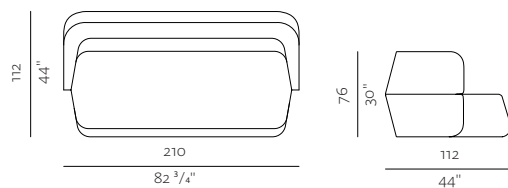

# Revolve collection

DIMENSIONS

prostoria

SPECIFICATIONS AND TECHNICAL DRAWING

STRUCTURE	solid wood, plywood
SUSPENSION	wave springs
SEAT & BACKREST	HR foam, polyester wadding
UPHOLSTERY	fabric

[sofa bed information website](#)

[pouf information website](#)

**3SEATER SOFA BED**

dimensions 210 × 112 × 76 cm  
w 82<sup>3</sup>/<sub>4</sub>" × d 44" × h 30"

**POUF**

dimensions 74 × 72 × 36 cm  
w 29<sup>1</sup>/<sub>4</sub>" × d 28<sup>1</sup>/<sub>4</sub>" × h 14<sup>1</sup>/<sub>4</sub>"

**3SEATER SOFA BED OPENED**

dimensions 210 × 140 × 38 cm  
w 82<sup>3</sup>/<sub>4</sub>" × d 55" × h 15"