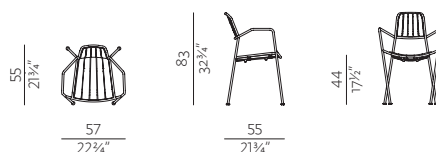

[easy chair outdoor information website](#)

**EASY CHAIR METAL**  
w 26 $\frac{3}{4}$ " x d 26 $\frac{3}{4}$ " x h 29 $\frac{3}{4}$ "  
67 x 68 x 75 cm

**EASY CHAIR WITH WOOD**  
w 26 $\frac{3}{4}$ " x d 26 $\frac{3}{4}$ " x h 29 $\frac{3}{4}$ "  
67 x 68 x 75 cm

**EASY CHAIR WITH WOODEN ARMRESTS**  
w 26 $\frac{3}{4}$ " x d 26 $\frac{3}{4}$ " x h 29 $\frac{3}{4}$ "  
67 x 68 x 75 cm

SEAT & BACKREST	inox plate + powder coating / solid wood + outdoor oil
BASE	inox tube $\varnothing$ 16 mm + powder coating
CUSHIONS	waterproof fabric (removable)

[chair outdoor information website](#)

**CHAIR METAL**  
w 22 $\frac{3}{4}$ " x d 21 $\frac{1}{4}$ " x h 32 $\frac{3}{4}$ "  
57 x 55 x 83 cm

**CHAIR WITH WOOD**  
w 22 $\frac{3}{4}$ " x d 21 $\frac{1}{4}$ " x h 32 $\frac{3}{4}$ "  
57 x 55 x 83 cm