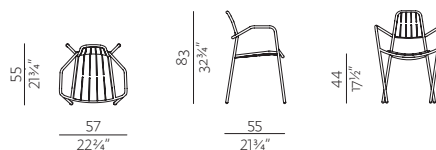

[easy chair outdoor information website](#)

**EASY CHAIR METAL**  
w 26 $\frac{3}{4}$ " x d 26 $\frac{3}{4}$ " x h 29 $\frac{3}{4}$ "  
67 x 68 x 75 cm

**EASY CHAIR WITH WOOD**  
w 26 $\frac{3}{4}$ " x d 26 $\frac{3}{4}$ " x h 29 $\frac{3}{4}$ "  
67 x 68 x 75 cm

**EASY CHAIR WITH WOODEN ARMRESTS**  
w 26 $\frac{3}{4}$ " x d 26 $\frac{3}{4}$ " x h 29 $\frac{3}{4}$ "  
67 x 68 x 75 cm

SEAT & BACKREST	inox plate + powder coating / solid wood + outdoor oil
BASE	inox tube $\varnothing$ 16 mm + powder coating
CUSHIONS	waterproof fabric (removable)

[chair outdoor information website](#)

**CHAIR METAL**  
w 22 $\frac{3}{4}$ " x d 21 $\frac{1}{4}$ " x h 32 $\frac{3}{4}$ "  
57 x 55 x 83 cm

**CHAIR WITH WOOD**  
w 22 $\frac{3}{4}$ " x d 21 $\frac{1}{4}$ " x h 32 $\frac{3}{4}$ "  
57 x 55 x 83 cm