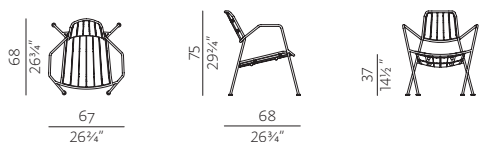

## SPECIFICATIONS AND TECHNICAL DRAWING

SEAT & BACKREST	inox plate + powder coating / solid wood + outdoor oil
BASE	inox tube $\varnothing$ 16 mm + powder coating
ARMRESTS	solid wood + outdoor oil
CUSHIONS	waterproof fabric (removable)

[easy chair outdoor information website](#)

**EASY CHAIR METAL**  
w 26 $\frac{3}{4}$ " x d 26 $\frac{3}{4}$ " x h 29 $\frac{3}{4}$ "  
67 x 68 x 75 cm

**EASY CHAIR WITH WOOD**  
w 26 $\frac{3}{4}$ " x d 26 $\frac{3}{4}$ " x h 29 $\frac{3}{4}$ "  
67 x 68 x 75 cm

**EASY CHAIR WITH WOODEN ARMRESTS**  
w 26 $\frac{3}{4}$ " x d 26 $\frac{3}{4}$ " x h 29 $\frac{3}{4}$ "  
67 x 68 x 75 cm

SEAT & BACKREST	inox plate + powder coating / solid wood + outdoor oil
BASE	inox tube $\varnothing$ 16 mm + powder coating
CUSHIONS	waterproof fabric (removable)

[chair outdoor information website](#)

**CHAIR METAL**  
w 22 $\frac{3}{4}$ " x d 21 $\frac{1}{4}$ " x h 32 $\frac{3}{4}$ "  
57 x 55 x 83 cm

**CHAIR WITH WOOD**  
w 22 $\frac{3}{4}$ " x d 21 $\frac{1}{4}$ " x h 32 $\frac{3}{4}$ "  
57 x 55 x 83 cm