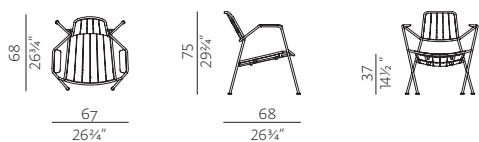

[easy chair outdoor information website](#)

**EASY CHAIR METAL**  
w 26 $\frac{3}{4}$ " x d 26 $\frac{3}{4}$ " x h 29 $\frac{3}{4}$ "  
67 x 68 x 75 cm

**EASY CHAIR WITH WOOD**  
w 26 $\frac{3}{4}$ " x d 26 $\frac{3}{4}$ " x h 29 $\frac{3}{4}$ "  
67 x 68 x 75 cm

**EASY CHAIR WITH WOODEN ARMRESTS**  
w 26 $\frac{3}{4}$ " x d 26 $\frac{3}{4}$ " x h 29 $\frac{3}{4}$ "  
67 x 68 x 75 cm

SEAT & BACKREST	inox plate + powder coating / solid wood + outdoor oil
BASE	inox tube $\varnothing$ 16 mm + powder coating
CUSHIONS	waterproof fabric (removable)

[chair outdoor information website](#)

**CHAIR METAL**  
w 22 $\frac{3}{4}$ " x d 21 $\frac{1}{4}$ " x h 32 $\frac{3}{4}$ "  
57 x 55 x 83 cm

**CHAIR WITH WOOD**  
w 22 $\frac{3}{4}$ " x d 21 $\frac{1}{4}$ " x h 32 $\frac{3}{4}$ "  
57 x 55 x 83 cm