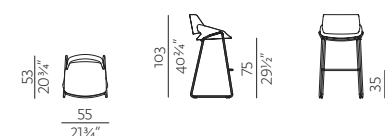

CHAIR WITH SWIVEL BASE WITH CASTORS, FIVE LEGS
w 27¼" x d 26" x h 32¾"
w 69 x d 66 x h 83 cm

SHELL	plywood, HR foam, polyester wadding
BASE	metal tube ø16 mm + powder coating
UPHOLSTERY	fabric

[barstool with backrest information website](#)

LOW BARSTOOL WITH BACKREST WITH METAL LEGS
w 21¾" x d 20¾" x h 35¾"
w 55 x d 53 x h 91 cm

HIGH BARSTOOL WITH BACKREST WITH METAL LEGS
w 21¾" x d 20¾" x h 40¾"
w 55 x d 53 x h 103 cm

LOW BARSTOOL WITH BACKREST METAL SLED BASE
w 21¾" x d 20¾" x h 35¾"
w 55 x d 53 x h 91 cm

HIGH BARSTOOL WITH BACKREST METAL SLED BASE
w 21¾" x d 20¾" x h 40¾"
w 55 x d 53 x h 103 cm

SPECIFICATIONS AND TECHNICAL DRAWING

SHELL	plywood, HR foam, polyester wadding
BASE	metal tube $\varnothing 16$ mm + powder coating
UPHOLSTERY	fabric / leather

[barstool information website](#)

BARSTOOL

w 19" x d 17 $\frac{3}{4}$ " x h 32 $\frac{3}{4}$ "
w 48 x d 45 x h 83 cm

BARSTOOL LOW

w 19" x d 17 $\frac{3}{4}$ " x h 28"
w 48 x d 45 x h 71 cm

TABLE TOP	solid wood + oil or lacquer
LEGS	solid wood + oil or lacquer