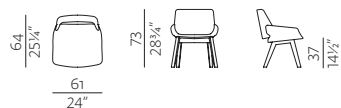

Monk collection

Dimensions

SPECIFICATIONS AND TECHNICAL DRAWING

SHELL	plywood, HR foam, polyester wadding
BASE	solid wood + lacquer / metal tube ø16 mm + powder coating
UPHOLSTERY	fabric

[easy chair information website](#)

EASY CHAIR
w 24" x d 25¼" x h 28¾"
w 61 x d 64 x h 73 cm

EASY CHAIR METAL SLED BASE
w 24" x d 25¼" x h 28¾"
w 61 x d 64 x h 73 cm

EASY CHAIR METAL LEGS
w 24" x d 25¼" x h 28¾"
w 61 x d 64 x h 73 cm

SHELL	plywood, HR foam, polyester wadding
BASE	solid wood / metal tube ø16 mm + powder coating
UPHOLSTERY	fabric

[chair information website](#)

CHAIR
w 21¾" x d 23¼" x h 32¾"
w 55 x d 59 x h 83 cm

CHAIR METAL SLED BASE
w 21¾" x d 23¼" x h 32¾"
w 55 x d 59 x h 83 cm

CHAIR METAL LEGS
w 21¾" x d 23¼" x h 32¾"
w 55 x d 59 x h 83 cm

[barstool information website](#)

BARSTOOL

w 19" x d 17 $\frac{3}{4}$ " x h 32 $\frac{3}{4}$ "
w 48 x d 45 x h 83 cm

BARSTOOL LOW

w 19" x d 17 $\frac{3}{4}$ " x h 28"
w 48 x d 45 x h 71 cm

TABLE TOP	solid wood + oil or lacquer
LEGS	solid wood + oil or lacquer