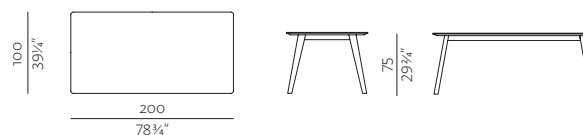

SPECIFICATIONS AND TECHNICAL DRAWING

SHELL	plywood, HR foam, polyester wadding
BASE	metal tube $\varnothing 16$ mm + powder coating
UPHOLSTERY	fabric / leather

[barstool information website](#)

BARSTOOL

w 19" x d 17 $\frac{3}{4}$ " x h 32 $\frac{3}{4}$ "
w 48 x d 45 x h 83 cm

BARSTOOL LOW

w 19" x d 17 $\frac{3}{4}$ " x h 28"
w 48 x d 45 x h 71 cm

TABLE TOP	solid wood + oil or lacquer
LEGS	solid wood + oil or lacquer

[table information website](#)

TABLE 100

TABLE 180

TABLE 200

TABLE 240

LEGS	solid wood + oil or lacquer
SEAT	solid wood + oil or lacquer
CUSHION	HR foam, polyester wadding

[bench information website](#)

BENCH 180

BENCH 200

78 $\frac{3}{4}$ " x 17" x 17 $\frac{3}{4}$ "
200 x 43 x 45 cm

BENCH 240

94 $\frac{3}{4}$ " x 17" x 17 $\frac{3}{4}$ "
240 x 43 x 45 cm