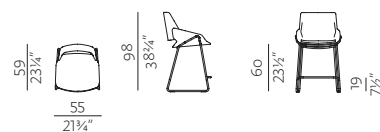

EASY CHAIR
w 24" x d 25¼" x h 28¾"
w 61 x d 64 x h 73 cm

EASY CHAIR METAL SLED BASE
w 24" x d 25¼" x h 28¾"
w 61 x d 64 x h 73 cm

EASY CHAIR METAL LEGS
w 24" x d 25¼" x h 28¾"
w 61 x d 64 x h 73 cm

SHELL	plywood, HR foam, polyester wadding
BASE	solid wood / metal tube ø16 mm + powder coating
UPHOLSTERY	fabric

[chair information website](#)

CHAIR
w 21¾" x d 23¼" x h 32¾"
w 55 x d 59 x h 83 cm

CHAIR METAL SLED BASE
w 21¾" x d 23¼" x h 32¾"
w 55 x d 59 x h 83 cm

CHAIR METAL LEGS
w 21¾" x d 23¼" x h 32¾"
w 55 x d 59 x h 83 cm

HIGH CHAIR METAL SLED BASE
w 21¾" x d 23¼" x h 38¾"
w 55 x d 59 x h 98 cm

CHAIR WITH SWIVEL BASE FIXED
w 22" x d 22¾" x h 32¾"
w 56 x d 58 x h 83 cm

CHAIR WITH SWIVEL BASE WITH CASTORS
w 22" x d 22¾" x h 32¾"
w 56 x d 58 x h 83 cm

CHAIR WITH SWIVEL BASE WITH CASTORS, FIVE LEGS
w 27¼" x d 26" x h 32¾"
w 69 x d 66 x h 83 cm

SHELL	plywood, HR foam, polyester wadding
BASE	metal tube ø16 mm + powder coating
UPHOLSTERY	fabric

[barstool with backrest information website](#)