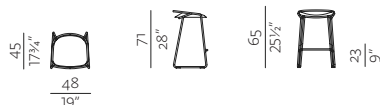

BARSTOOL LOW

w 19" x d 17 $\frac{3}{4}$ " x h 28"
w 48 x d 45 x h 71 cm