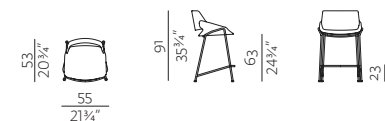

[chair information website](#)

CHAIR
w 21¾" x d 23¼" x h 32¾"
w 55 x d 59 x h 83 cm

CHAIR METAL SLED BASE
w 21¾" x d 23¼" x h 32¾"
w 55 x d 59 x h 83 cm

CHAIR METAL LEGS
w 21¾" x d 23¼" x h 32¾"
w 55 x d 59 x h 83 cm

HIGH CHAIR METAL SLED BASE
w 21¾" x d 23¼" x h 38¾"
w 55 x d 59 x h 98 cm

CHAIR WITH SWIVEL BASE FIXED
w 22" x d 22¾" x h 32¾"
w 56 x d 58 x h 83 cm

CHAIR WITH SWIVEL BASE WITH CASTORS
w 22" x d 22¾" x h 32¾"
w 56 x d 58 x h 83 cm

CHAIR WITH SWIVEL BASE WITH CASTORS, FIVE LEGS
w 27¼" x d 26" x h 32¾"
w 69 x d 66 x h 83 cm

SHELL	plywood, HR foam, polyester wadding
BASE	metal tube ø16 mm + powder coating
UPHOLSTERY	fabric

[barstool with backrest information website](#)

LOW BARSTOOL WITH BACKREST WITH METAL LEGS
w 21¾" x d 20¾" x h 35¾"
w 55 x d 53 x h 91 cm

HIGH BARSTOOL WITH BACKREST WITH METAL LEGS
w 21¾" x d 20¾" x h 40¾"
w 55 x d 53 x h 103 cm

LOW BARSTOOL WITH BACKREST METAL SLED BASE
w 21¾" x d 20¾" x h 35¾"
w 55 x d 53 x h 91 cm