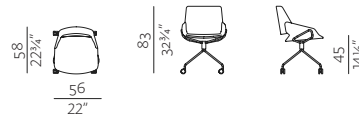

EASY CHAIR
w 24" x d 25¼" x h 28¾"
w 61 x d 64 x h 73 cm

EASY CHAIR METAL SLED BASE
w 24" x d 25¼" x h 28¾"
w 61 x d 64 x h 73 cm

EASY CHAIR METAL LEGS
w 24" x d 25¼" x h 28¾"
w 61 x d 64 x h 73 cm

SHELL	plywood, HR foam, polyester wadding
BASE	solid wood / metal tube ø16 mm + powder coating
UPHOLSTERY	fabric

[chair information website](#)

CHAIR
w 21¾" x d 23¼" x h 32¾"
w 55 x d 59 x h 83 cm

CHAIR METAL SLED BASE
w 21¾" x d 23¼" x h 32¾"
w 55 x d 59 x h 83 cm

CHAIR METAL LEGS
w 21¾" x d 23¼" x h 32¾"
w 55 x d 59 x h 83 cm

HIGH CHAIR METAL SLED BASE
w 21¾" x d 23¼" x h 38¾"
w 55 x d 59 x h 98 cm

CHAIR WITH SWIVEL BASE FIXED
w 22" x d 22¾" x h 32¾"
w 56 x d 58 x h 83 cm

CHAIR WITH SWIVEL BASE WITH CASTORS
w 22" x d 22¾" x h 32¾"
w 56 x d 58 x h 83 cm

CHAIR WITH SWIVEL BASE WITH CASTORS, FIVE LEGS
w 27¼" x d 26" x h 32¾"
w 69 x d 66 x h 83 cm

SHELL	plywood, HR foam, polyester wadding
BASE	metal tube ø16 mm + powder coating
UPHOLSTERY	fabric

[barstool with backrest information website](#)