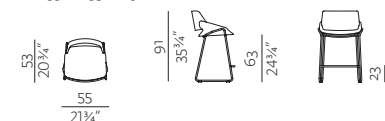

[chair information website](#)

CHAIR
w 21¾" x d 23¼" x h 32¾"
w 55 x d 59 x h 83 cm

CHAIR METAL SLED BASE
w 21¾" x d 23¼" x h 32¾"
w 55 x d 59 x h 83 cm

CHAIR METAL LEGS
w 21¾" x d 23¼" x h 32¾"
w 55 x d 59 x h 83 cm

HIGH CHAIR METAL SLED BASE
w 21¾" x d 23¼" x h 38¾"
w 55 x d 59 x h 98 cm

CHAIR WITH SWIVEL BASE FIXED
w 22" x d 22¾" x h 32¾"
w 56 x d 58 x h 83 cm

CHAIR WITH SWIVEL BASE WITH CASTORS
w 22" x d 22¾" x h 32¾"
w 56 x d 58 x h 83 cm

CHAIR WITH SWIVEL BASE WITH CASTORS, FIVE LEGS
w 27¼" x d 26" x h 32¾"
w 69 x d 66 x h 83 cm

SHELL	plywood, HR foam, polyester wadding
BASE	metal tube ø16 mm + powder coating
UPHOLSTERY	fabric

[barstool with backrest information website](#)

LOW BARSTOOL WITH BACKREST WITH METAL LEGS
w 21¾" x d 20¾" x h 35¾"
w 55 x d 53 x h 91 cm

HIGH BARSTOOL WITH BACKREST WITH METAL LEGS
w 21¾" x d 20¾" x h 40¾"
w 55 x d 53 x h 103 cm

LOW BARSTOOL WITH BACKREST METAL SLED BASE
w 21¾" x d 20¾" x h 35¾"
w 55 x d 53 x h 91 cm