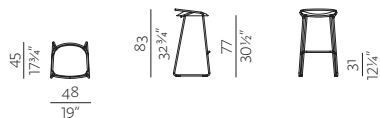

SPECIFICATIONS AND TECHNICAL DRAWING

SHELL	plywood, HR foam, polyester wadding
BASE	metal tube $\varnothing 16$ mm + powder coating
UPHOLSTERY	fabric / leather

[barstool information website](#)

BARSTOOL

w 19" x d 17 $\frac{3}{4}$ " x h 32 $\frac{3}{4}$ "
w 48 x d 45 x h 83 cm