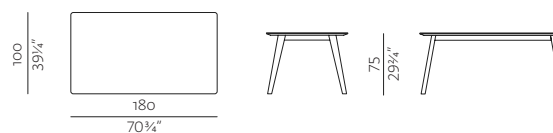

SPECIFICATIONS AND TECHNICAL DRAWING

SHELL	plywood, HR foam, polyester wadding
BASE	metal tube $\varnothing 16$ mm + powder coating
UPHOLSTERY	fabric / leather

[barstool information website](#)

BARSTOOL

w 19" x d 17 $\frac{3}{4}$ " x h 32 $\frac{3}{4}$ "
w 48 x d 45 x h 83 cm

BARSTOOL LOW

w 19" x d 17 $\frac{3}{4}$ " x h 28"
w 48 x d 45 x h 71 cm

TABLE TOP	solid wood + oil or lacquer
LEGS	solid wood + oil or lacquer

[table information website](#)

TABLE 100

TABLE 180

TABLE 200

TABLE 240

LEGS	solid wood + oil or lacquer
SEAT	solid wood + oil or lacquer
CUSHION	HR foam, polyester wadding

[bench information website](#)

BENCH 180

BENCH 200

78 $\frac{3}{4}$ " x 17" x 17 $\frac{3}{4}$ "
200 x 43 x 45 cm

BENCH 240

94 $\frac{3}{4}$ " x 17" x 17 $\frac{3}{4}$ "
240 x 43 x 45 cm