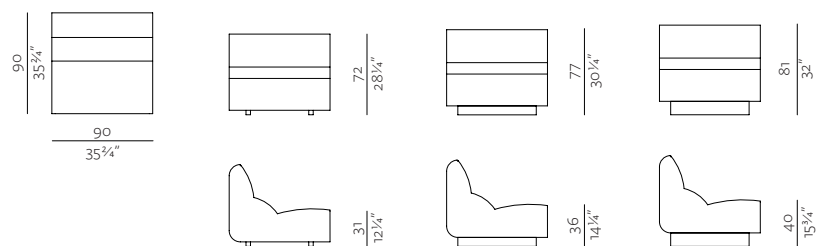

# Layout collection

Dimensions

SPECIFICATIONS AND TECHNICAL DRAWING

|                 |                                                                |
|-----------------|----------------------------------------------------------------|
| STRUCTURE       | solid wood, plywood                                            |
| SEAT & BACKREST | HR foam, polyester wadding                                     |
| BASE            | PVC / metal platform BLACK<br>height 8, 12 cm + powder coating |
| UPHOLSTERY      | fabric                                                         |

[sofa information website](#)

[armchair information website](#)

[pouf information website](#)

**1SEATER**  
w 35 3/4" x d 35 3/4" x h 28 1/4"/30 1/4"/32"  
90 x 90 x 72/77/81 cm  
height and seating height depend on base version

**POUF**  
w 35 3/4" x d 35 3/4" x h 12 1/4"/15 3/4"/25 3/4"  
90 x 90 x 31/36/40 cm  
height and seating height depend on base version

**CORNER**  
w 35 3/4" x d 35 3/4" x h 28 1/4"/30 1/4"/32"  
90 x 90 x 72/77/81 cm  
height and seating height depend on base version

**OUTER CORNER**  
w 35 3/4" x d 35 3/4" x h 28 1/4"/30 1/4"/32"  
90 x 90 x 72/77/81 cm  
height and seating height depend on base version