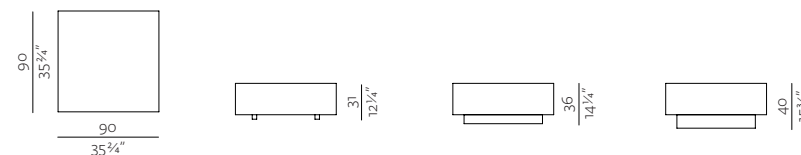

# Layout collection

Dimensions

SPECIFICATIONS AND TECHNICAL DRAWING

|                 |                                                                |
|-----------------|----------------------------------------------------------------|
| STRUCTURE       | solid wood, plywood                                            |
| SEAT & BACKREST | HR foam, polyester wadding                                     |
| BASE            | PVC / metal platform BLACK<br>height 8, 12 cm + powder coating |
| UPHOLSTERY      | fabric                                                         |

[sofa information website](#)

[armchair information website](#)

[pouf information website](#)

**1SEATER**  
w 35 3/4" x d 35 3/4" x h 28 1/4"/30 1/4"/32"  
90 x 90 x 72/77/81 cm  
height and seating height depend on base version

**POUF**  
w 35 3/4" x d 35 3/4" x h 12 1/4"/15 3/4"/25 3/4"  
90 x 90 x 31/36/40 cm  
height and seating height depend on base version

**CORNER**  
w 35 3/4" x d 35 3/4" x h 28 1/4"/30 1/4"/32"  
90 x 90 x 72/77/81 cm  
height and seating height depend on base version

**OUTER CORNER**  
w 35 3/4" x d 35 3/4" x h 28 1/4"/30 1/4"/32"  
90 x 90 x 72/77/81 cm  
height and seating height depend on base version