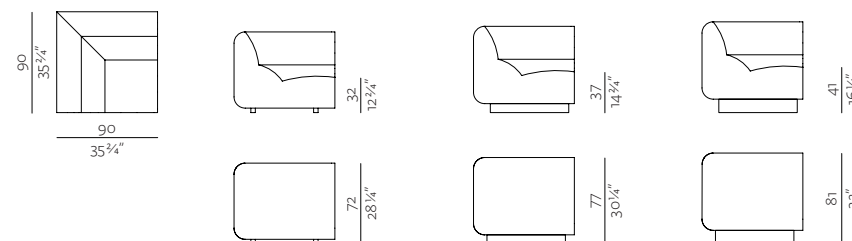

# Layout collection

Dimensions

SPECIFICATIONS AND TECHNICAL DRAWING

|                 |                                                                |
|-----------------|----------------------------------------------------------------|
| STRUCTURE       | solid wood, plywood                                            |
| SEAT & BACKREST | HR foam, polyester wadding                                     |
| BASE            | PVC / metal platform BLACK<br>height 8, 12 cm + powder coating |
| UPHOLSTERY      | fabric                                                         |

[sofa information website](#)

[armchair information website](#)

[pouf information website](#)

**1SEATER**  
w 35 3/4" x d 35 3/4" x h 28 1/4"/30 1/4"/32"  
90 x 90 x 72/77/81 cm  
height and seating height depend on base version

**POUF**  
w 35 3/4" x d 35 3/4" x h 12 1/4"/15 3/4"/25 3/4"  
90 x 90 x 31/36/40 cm  
height and seating height depend on base version

**CORNER**  
w 35 3/4" x d 35 3/4" x h 28 1/4"/30 1/4"/32"  
90 x 90 x 72/77/81 cm  
height and seating height depend on base version

**OUTER CORNER**  
w 35 3/4" x d 35 3/4" x h 28 1/4"/30 1/4"/32"  
90 x 90 x 72/77/81 cm  
height and seating height depend on base version