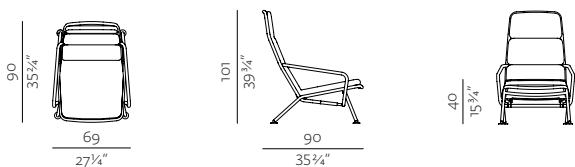

Kontrapunkt recliner

Dimensions

SPECIFICATIONS AND TECHNICAL DRAWING

| | |
|---------------------------------|---|
| BASE | stainless steel or steel tube $\varnothing 25$ mm + polished / powder coating BLACK |
| SUSPENSION | elastic webbing |
| SEAT & BACKREST | feather + polyester wadding |
| UPHOLSTERY BASE | leather, fabric |
| UPHOLSTERY FOOTREST AND ARMREST | leather |
| UPHOLSTERY CUSHIONS | leather, fabric |

[product information website](#)

RECLINER
 w 27 $\frac{1}{4}$ " x d 35 $\frac{3}{4}$ " x h 39 $\frac{3}{4}$ "
 w 69 x d 90 x h 101 cm

RECLINER OPENED
 dimensions 69 x 165 x 86 cm