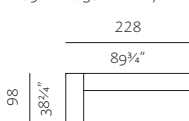

SEAT XL 65, BACKREST S LOW, BACKREST XL HIGH
dimensions w 228 x d 98 x h 70 cm
w 89³/₄" x d 38³/₄" x h 27³/₄"