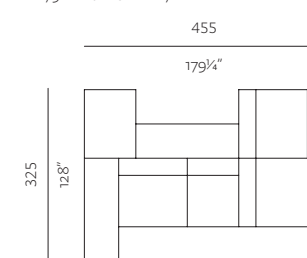

SEAT S 98, SEAT M 98 (3X), SEAT M 130, SEAT XL 65 (2X), BACKREST S HIGH, BACKREST M HIGH (3X)
dimensions w 455 x d 325 x h 70 cm
w 179¹/₄" x d 128" x h 27³/₄"