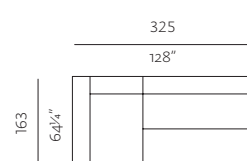

**BACKREST XL LOW**  
dimensions w 195 x d 32,5 x h 52 cm  
w 76¾" x d 13" x h 20¾"

**BACKREST XL HIGH**  
dimensions w 195 x d 32,5 x h 70 cm  
w 76¾" x d 13" x h 27¾"

SPECIFICATIONS AND TECHNICAL DRAWING

POSSIBLE COMPOSITIONS

**SEAT S 98, BACKREST HIGH**  
dimensions w 98 x d 130 x h 70 cm  
w 38<sup>3</sup>/<sub>4</sub>" x d 51<sup>1</sup>/<sub>4</sub>" x h 27<sup>3</sup>/<sub>4</sub>"

**SEAT S 98, BACKREST S HIGH, BACKREST M LOW (2X)**  
dimensions w 163 x d 130 x h 70 cm  
w 64<sup>1</sup>/<sub>4</sub>" x d 51<sup>1</sup>/<sub>4</sub>" x h 27<sup>3</sup>/<sub>4</sub>"

**SEAT M 98, SEAT XL 65, BACKREST S HIGH, BACKREST L LOW, BACKREST XL HIGH (OPTION A)**  
dimensions w 325 x d 163 x h 70 cm  
w 128" x d 64<sup>1</sup>/<sub>4</sub>" x h 27<sup>3</sup>/<sub>4</sub>"

**SEAT M 98, SEAT XL 65, BACKREST S HIGH, BACKREST L LOW, BACKREST XL HIGH (OPTION B)**  
dimensions w 325 x d 163 x h 70 cm  
w 128" x d 64<sup>1</sup>/<sub>4</sub>" x h 27<sup>3</sup>/<sub>4</sub>"

**SEAT M 98, SEAT XL 65, BACKREST S HIGH, BACKREST S LOW, BACKREST L LOW, BACKREST XL HIGH**  
dimensions w 358 x d 163 x h 70 cm  
w 141" x d 64<sup>1</sup>/<sub>4</sub>" x h 27<sup>3</sup>/<sub>4</sub>"