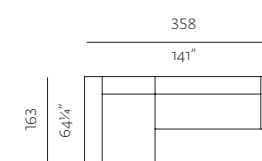

**BACKREST XL LOW**  
dimensions w 195 x d 32,5 x h 52 cm  
w 76¾" x d 13" x h 20¾"

**BACKREST XL HIGH**  
dimensions w 195 x d 32,5 x h 70 cm  
w 76¾" x d 13" x h 27¾"

SPECIFICATIONS AND TECHNICAL DRAWING

POSSIBLE COMPOSITIONS

**SEAT S 98, BACKREST HIGH**  
dimensions w 98 x d 130 x h 70 cm  
w 38<sup>3</sup>/<sub>4</sub>" x d 51<sup>1</sup>/<sub>4</sub>" x h 27<sup>3</sup>/<sub>4</sub>"

**SEAT S 98, BACKREST S HIGH, BACKREST M LOW (2X)**  
dimensions w 163 x d 130 x h 70 cm  
w 64<sup>1</sup>/<sub>4</sub>" x d 51<sup>1</sup>/<sub>4</sub>" x h 27<sup>3</sup>/<sub>4</sub>"

**SEAT M 98, SEAT XL 65, BACKREST S HIGH, BACKREST L LOW, BACKREST XL HIGH (OPTION A)**  
dimensions w 325 x d 163 x h 70 cm  
w 128" x d 64<sup>1</sup>/<sub>4</sub>" x h 27<sup>3</sup>/<sub>4</sub>"

**SEAT M 98, SEAT XL 65, BACKREST S HIGH, BACKREST L LOW, BACKREST XL HIGH (OPTION B)**  
dimensions w 325 x d 163 x h 70 cm  
w 128" x d 64<sup>1</sup>/<sub>4</sub>" x h 27<sup>3</sup>/<sub>4</sub>"

**SEAT M 98, SEAT XL 65, BACKREST S HIGH, BACKREST S LOW, BACKREST L LOW, BACKREST XL HIGH**  
dimensions w 358 x d 163 x h 70 cm  
w 141" x d 64<sup>1</sup>/<sub>4</sub>" x h 27<sup>3</sup>/<sub>4</sub>"