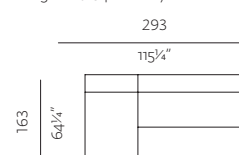

SEAT M 98, SEAT XL 65, BACKREST S HIGH, BACKREST XL HIGH
dimensions w 293 x d 163 x h 70 cm
w 115¹/₄" x d 64¹/₄" x h 27³/₄"