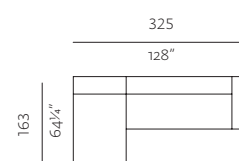

**BACKREST XL LOW**  
dimensions w 195 x d 32,5 x h 52 cm  
w 76¾" x d 13" x h 20¾"

**BACKREST XL HIGH**  
dimensions w 195 x d 32,5 x h 70 cm  
w 76¾" x d 13" x h 27¾"

SPECIFICATIONS AND TECHNICAL DRAWING

POSSIBLE COMPOSITIONS

**SEAT S 98, BACKREST HIGH**  
dimensions w 98 x d 130 x h 70 cm  
w 38<sup>3</sup>/<sub>4</sub>" x d 51<sup>1</sup>/<sub>4</sub>" x h 27<sup>3</sup>/<sub>4</sub>"

**SEAT S 98, BACKREST S HIGH, BACKREST M LOW (2X)**  
dimensions w 163 x d 130 x h 70 cm  
w 64<sup>1</sup>/<sub>4</sub>" x d 51<sup>1</sup>/<sub>4</sub>" x h 27<sup>3</sup>/<sub>4</sub>"

**SEAT M 98, SEAT XL 65, BACKREST S HIGH, BACKREST L LOW, BACKREST XL HIGH (OPTION A)**  
dimensions w 325 x d 163 x h 70 cm  
w 128" x d 64<sup>1</sup>/<sub>4</sub>" x h 27<sup>3</sup>/<sub>4</sub>"

**SEAT M 98, SEAT XL 65, BACKREST S HIGH, BACKREST L LOW, BACKREST XL HIGH (OPTION B)**  
dimensions w 325 x d 163 x h 70 cm  
w 128" x d 64<sup>1</sup>/<sub>4</sub>" x h 27<sup>3</sup>/<sub>4</sub>"

**SEAT M 98, SEAT XL 65, BACKREST S HIGH, BACKREST S LOW, BACKREST L LOW, BACKREST XL HIGH**  
dimensions w 358 x d 163 x h 70 cm  
w 141" x d 64<sup>1</sup>/<sub>4</sub>" x h 27<sup>3</sup>/<sub>4</sub>"