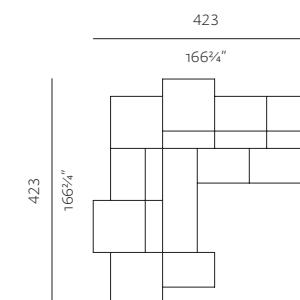

SEAT S 65 (6X), SEAT S 98 (4X), SEAT XL 65, BACKREST S HIGH (5X)
dimensions w 423 x d 423 x h 70 cm
w 166³/₄" x d 166³/₄" x h 27³/₄"