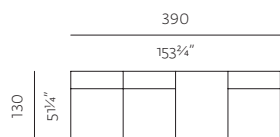

SEAT S 98 (3X), SEAT M 98, BACKREST S HIGH (3X)
dimensions w 390 x d 130 x h 70 cm
w 153³/₄" x d 51¹/₄" x h 27³/₄"