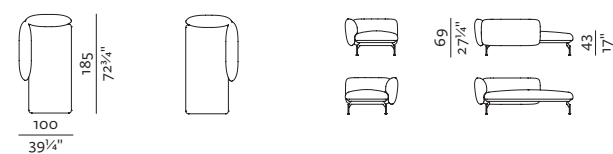

POUF

w 85 x d 80 x h 43 cm
w 33 3/4" x d 31 1/4" x h 17"

POUF 105

w 105 x d 80 x h 43 cm
w 41 1/4" x d 31 1/4" x h 17"

2SEATER SOFA

w 198 x d 100 x h 69 cm
w 78" x d 39 1/4" x h 27 1/4"

2.5SEATER SOFA

w 248 x d 100 x h 69 cm
w 97 3/4" x d 39 1/4" x h 27 1/4"

2.5SEATER SOFA DEEP, ARMRESTS 110

w 248 x d 125 x h 69 cm
w 97 3/4" x d 49 1/4" x h 27 1/4"

2.5SEATER SOFA DEEP, ARMRESTS 85

w 248 x d 125 x h 69 cm
w 97 3/4" x d 49 1/4" x h 27 1/4"

3SEATER SOFA

w 283 x d 100 x h 69 cm
w 111 3/4" x d 39 1/4" x h 27 1/4"

CHAISE LONGUE + ARMREST 110 (L/R)

w 100 x d 185 x h 69 cm
w 39 1/4" x d 72 3/4" x h 27 1/4"

CHAISE LONGUE + ARMREST 110 (L/R)

w 100 x d 160 x h 69 cm
w 39 1/4" x d 63" x h 27 1/4"

CHAISE LONGUE 125 + ARMREST 110 (L/R)

w 125 x d 185 x h 69 cm
w 49 1/4" x d 72 3/4" x h 27 1/4"

CHAISE LONGUE 125 + ARMREST 110 (L/R)

w 125 x d 160 x h 69 cm
w 49 1/4" x d 63" x h 27 1/4"

SPECIFICATIONS AND TECHNICAL DRAWING

1SEATER
 w 87 × d 100 × h 69 cm
 w 34¼" × d 39¼" × h 27¼"