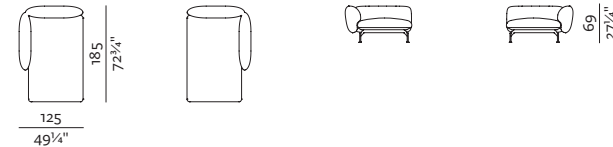

POUF

w 85 x d 80 x h 43 cm
w 33 3/4" x d 31 1/4" x h 17"

POUF 105

w 105 x d 80 x h 43 cm
w 41 1/4" x d 31 1/4" x h 17"

2SEATER SOFA

w 198 x d 100 x h 69 cm
w 78" x d 39 1/4" x h 27 1/4"

2.5SEATER SOFA

w 248 x d 100 x h 69 cm
w 97 3/4" x d 39 1/4" x h 27 1/4"

2.5SEATER SOFA DEEP, ARMRESTS 110

w 248 x d 125 x h 69 cm
w 97 3/4" x d 49 1/4" x h 27 1/4"

2.5SEATER SOFA DEEP, ARMRESTS 85

w 248 x d 125 x h 69 cm
w 97 3/4" x d 49 1/4" x h 27 1/4"

3SEATER SOFA

w 283 x d 100 x h 69 cm
w 111 3/4" x d 39 1/4" x h 27 1/4"

CHAISE LONGUE + ARMREST 110 (L/R)

w 100 x d 185 x h 69 cm
w 39 1/4" x d 72 3/4" x h 27 1/4"

CHAISE LONGUE + ARMREST 110 (L/R)

w 100 x d 160 x h 69 cm
w 39 1/4" x d 63" x h 27 1/4"

CHAISE LONGUE 125 + ARMREST 110 (L/R)

w 125 x d 185 x h 69 cm
w 49 1/4" x d 72 3/4" x h 27 1/4"

CHAISE LONGUE 125 + ARMREST 110 (L/R)

w 125 x d 160 x h 69 cm
w 49 1/4" x d 63" x h 27 1/4"

SPECIFICATIONS AND TECHNICAL DRAWING

1SEATER
 w 87 × d 100 × h 69 cm
 w 34¼" × d 39¼" × h 27¼"