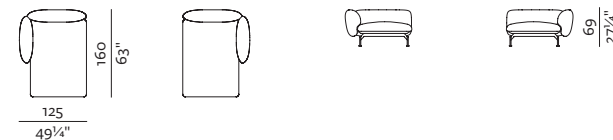

POUF

w 85 x d 80 x h 43 cm
w 33 3/4" x d 31 1/4" x h 17"

POUF 105

w 105 x d 80 x h 43 cm
w 41 1/4" x d 31 1/4" x h 17"

2SEATER SOFA

w 198 x d 100 x h 69 cm
w 78" x d 39 1/4" x h 27 1/4"

2.5SEATER SOFA

w 248 x d 100 x h 69 cm
w 97 3/4" x d 39 1/4" x h 27 1/4"

2.5SEATER SOFA DEEP, ARMRESTS 110

w 248 x d 125 x h 69 cm
w 97 3/4" x d 49 1/4" x h 27 1/4"

2.5SEATER SOFA DEEP, ARMRESTS 85

w 248 x d 125 x h 69 cm
w 97 3/4" x d 49 1/4" x h 27 1/4"

3SEATER SOFA

w 283 x d 100 x h 69 cm
w 111 3/4" x d 39 1/4" x h 27 1/4"

CHAISE LONGUE + ARMREST 110 (L/R)

w 100 x d 185 x h 69 cm
w 39 1/4" x d 72 3/4" x h 27 1/4"

CHAISE LONGUE + ARMREST 110 (L/R)

w 100 x d 160 x h 69 cm
w 39 1/4" x d 63" x h 27 1/4"

CHAISE LONGUE 125 + ARMREST 110 (L/R)

w 125 x d 185 x h 69 cm
w 49 1/4" x d 72 3/4" x h 27 1/4"

CHAISE LONGUE 125 + ARMREST 110 (L/R)

w 125 x d 160 x h 69 cm
w 49 1/4" x d 63" x h 27 1/4"

SPECIFICATIONS AND TECHNICAL DRAWING

1SEATER
 w 87 × d 100 × h 69 cm
 w 34¼" × d 39¼" × h 27¼"