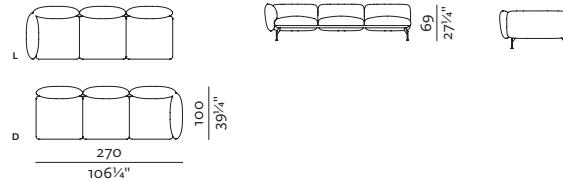

w 125 x d 185 x h 69 cm
w 49 1/4" x d 72 3/4" x h 27 1/4"

CHAISE LONGUE 125 + ARMREST 110 (L/R)

w 125 x d 160 x h 69 cm
w 49 1/4" x d 63" x h 27 1/4"

SPECIFICATIONS AND TECHNICAL DRAWING

1SEATER
 w 87 × d 100 × h 69 cm
 w 34¼" × d 39¼" × h 27¼"

1SEATER + ARMREST 110 (L/R)
 w 100 × d 100 × h 69 cm
 w 39¼" × d 39¼" × h 27¼"

1.5SEATER
 w 112 × d 100 × h 69 cm
 w 44" × d 39¼" × h 27¼"

1.5SEATER + ARMREST (L/R)
 w 125 × d 100 × h 69 cm
 w 49¼" × d 39¼" × h 27¼"

2SEATER + ARMREST (L/R)
 w 185 × d 100 × h 69 cm
 w 72¾" × d 39¼" × h 27¼"

2.5SEATER + ARMREST (L/R)
 w 235 × d 100 × h 69 cm
 w 92¾" × d 39¼" × h 27¼"

2.5SEATER DEEP + ARMREST 85 (L/R)
 w 235 × d 125 × h 69 cm
 w 92¾" × d 49¼" × h 27¼"

2.5SEATER DEEP + ARMREST 110 (L/R)
 w 235 × d 125 × h 69 cm
 w 92¾" × d 39¼" × h 27¼"

3SEATER + ARMREST (L/R)
 w 270 × d 100 × h 69 cm
 w 106¼" × d 39¼" × h 27¼"

CONNECTOR
 w 45 × d 12.5 cm
 w 17¾" × d 5"