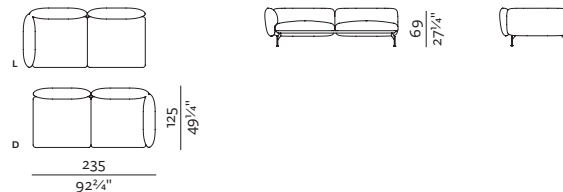

w 125 x d 185 x h 69 cm
w 49 1/4" x d 72 3/4" x h 27 1/4"

CHAISE LONGUE 125 + ARMREST 110 (L/R)

w 125 x d 160 x h 69 cm
w 49 1/4" x d 63" x h 27 1/4"

SPECIFICATIONS AND TECHNICAL DRAWING

1SEATER
 w 87 × d 100 × h 69 cm
 w 34¼" × d 39¼" × h 27¼"

1SEATER + ARMREST 110 (L/R)
 w 100 × d 100 × h 69 cm
 w 39¼" × d 39¼" × h 27¼"

1.5SEATER
 w 112 × d 100 × h 69 cm
 w 44" × d 39¼" × h 27¼"

1.5SEATER + ARMREST (L/R)
 w 125 × d 100 × h 69 cm
 w 49¼" × d 39¼" × h 27¼"

2SEATER + ARMREST (L/R)
 w 185 × d 100 × h 69 cm
 w 72¾" × d 39¼" × h 27¼"

2.5SEATER + ARMREST (L/R)
 w 235 × d 100 × h 69 cm
 w 92¾" × d 39¼" × h 27¼"

2.5SEATER DEEP + ARMREST 85 (L/R)
 w 235 × d 125 × h 69 cm
 w 92¾" × d 49¼" × h 27¼"

2.5SEATER DEEP + ARMREST 110 (L/R)
 w 235 × d 125 × h 69 cm
 w 92¾" × d 39¼" × h 27¼"

3SEATER + ARMREST (L/R)
 w 270 × d 100 × h 69 cm
 w 106¼" × d 39¼" × h 27¼"

CONNECTOR
 w 45 × d 12.5 cm
 w 17¾" × d 5"