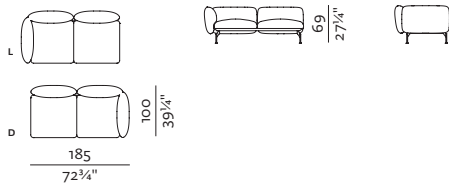

[sofa information website](#)

[armchair information website](#)

[pouf information website](#)

ARMCHAIR

w 113 x d 100 x h 69 cm
w 44 3/4" x d 39 1/4" x h 27 1/4"

ARMCHAIR 138

w 138 x d 100 x h 69 cm
w 54 1/4" x d 39 1/4" x h 27 1/4"

w 125 x d 185 x h 69 cm
w 49 1/4" x d 72 3/4" x h 27 1/4"

CHAISE LONGUE 125 + ARMREST 110 (L/R)

w 125 x d 160 x h 69 cm
w 49 1/4" x d 63" x h 27 1/4"

SPECIFICATIONS AND TECHNICAL DRAWING

1SEATER
 w 87 × d 100 × h 69 cm
 w 34¼" × d 39¼" × h 27¼"

1SEATER + ARMREST 110 (L/R)
 w 100 × d 100 × h 69 cm
 w 39¼" × d 39¼" × h 27¼"

1.5SEATER
 w 112 × d 100 × h 69 cm
 w 44" × d 39¼" × h 27¼"

1.5SEATER + ARMREST (L/R)
 w 125 × d 100 × h 69 cm
 w 49¼" × d 39¼" × h 27¼"

2SEATER + ARMREST (L/R)
 w 185 × d 100 × h 69 cm
 w 72¾" × d 39¼" × h 27¼"

2.5SEATER + ARMREST (L/R)
 w 235 × d 100 × h 69 cm
 w 92¾" × d 39¼" × h 27¼"

2.5SEATER DEEP + ARMREST 85 (L/R)
 w 235 × d 125 × h 69 cm
 w 92¾" × d 49¼" × h 27¼"