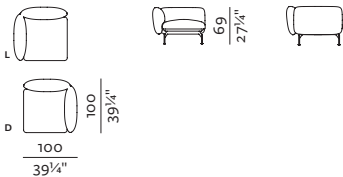

[sofa information website](#)

[armchair information website](#)

[pouf information website](#)

ARMCHAIR

w 113 x d 100 x h 69 cm
w 44 3/4" x d 39 1/4" x h 27 1/4"

ARMCHAIR 138

w 138 x d 100 x h 69 cm
w 54 1/4" x d 39 1/4" x h 27 1/4"

CHAISE LONGUE + ARMREST 110 (L/R)

w 100 x d 185 x h 69 cm
w 39 1/4" x d 72 3/4" x h 27 1/4"

CHAISE LONGUE + ARMREST 110 (L/R)

w 100 x d 160 x h 69 cm
w 39 1/4" x d 63" x h 27 1/4"

CHAISE LONGUE 125 + ARMREST 110 (L/R)

w 125 x d 185 x h 69 cm
w 49 1/4" x d 72 3/4" x h 27 1/4"

CHAISE LONGUE 125 + ARMREST 110 (L/R)

w 125 x d 160 x h 69 cm
w 49 1/4" x d 63" x h 27 1/4"

SPECIFICATIONS AND TECHNICAL DRAWING

1SEATER
 w 87 × d 100 × h 69 cm
 w 34¼" × d 39¼" × h 27¼"

1SEATER + ARMREST 110 (L/R)
 w 100 × d 100 × h 69 cm
 w 39¼" × d 39¼" × h 27¼"

1.5SEATER
 w 112 × d 100 × h 69 cm
 w 44" × d 39¼" × h 27¼"

1.5SEATER + ARMREST (L/R)
 w 125 × d 100 × h 69 cm
 w 49¼" × d 39¼" × h 27¼"