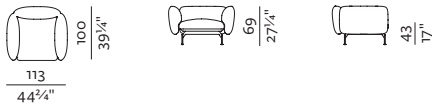

[sofa information website](#)

[armchair information website](#)

[pouf information website](#)

ARMCHAIR

w 113 x d 100 x h 69 cm
w 44 3/4" x d 39 1/4" x h 27 1/4"

ARMCHAIR 138

w 138 x d 100 x h 69 cm
w 54 1/4" x d 39 1/4" x h 27 1/4"

POUF

w 85 x d 80 x h 43 cm
w 33 3/4" x d 31 1/4" x h 17"

POUF 105

w 105 x d 80 x h 43 cm
w 41 1/4" x d 31 1/4" x h 17"

2SEATER SOFA

w 198 x d 100 x h 69 cm
w 78" x d 39 1/4" x h 27 1/4"

2.5SEATER SOFA

w 248 x d 100 x h 69 cm
w 97 3/4" x d 39 1/4" x h 27 1/4"

w 125 x d 185 x h 69 cm
w 49 1/4" x d 72 3/4" x h 27 1/4"

CHAISE LONGUE 125 + ARMREST 110 (L/R)

w 125 x d 160 x h 69 cm
w 49 1/4" x d 63" x h 27 1/4"

SPECIFICATIONS AND TECHNICAL DRAWING

1SEATER
 w 87 × d 100 × h 69 cm
 w 34¼" × d 39¼" × h 27¼"

2.5SEATER DEEP + ARMREST 110 (L/R)
 w 235 × d 125 × h 69 cm
 w 92¾" × d 39¼" × h 27¼"

3SEATER + ARMREST (L/R)
 w 270 × d 100 × h 69 cm
 w 106¼" × d 39¼" × h 27¼"

CONNECTOR
 w 45 × d 12.5 cm
 w 17¾" × d 5"