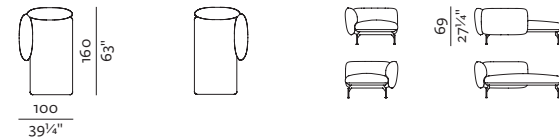

POUF

w 85 x d 80 x h 43 cm
w 33 3/4" x d 31 1/4" x h 17"

POUF 105

w 105 x d 80 x h 43 cm
w 41 1/4" x d 31 1/4" x h 17"

2SEATER SOFA

w 198 x d 100 x h 69 cm
w 78" x d 39 1/4" x h 27 1/4"

2.5SEATER SOFA

w 248 x d 100 x h 69 cm
w 97 3/4" x d 39 1/4" x h 27 1/4"

2.5SEATER SOFA DEEP, ARMRESTS 110

w 248 x d 125 x h 69 cm
w 97 3/4" x d 49 1/4" x h 27 1/4"

2.5SEATER SOFA DEEP, ARMRESTS 85

w 248 x d 125 x h 69 cm
w 97 3/4" x d 49 1/4" x h 27 1/4"

3SEATER SOFA

w 283 x d 100 x h 69 cm
w 111 3/4" x d 39 1/4" x h 27 1/4"

CHAISE LONGUE + ARMREST 110 (L/R)

w 100 x d 185 x h 69 cm
w 39 1/4" x d 72 3/4" x h 27 1/4"

CHAISE LONGUE + ARMREST 110 (L/R)

w 100 x d 160 x h 69 cm
w 39 1/4" x d 63" x h 27 1/4"

CHAISE LONGUE 125 + ARMREST 110 (L/R)

w 125 x d 185 x h 69 cm
w 49 1/4" x d 72 3/4" x h 27 1/4"

CHAISE LONGUE 125 + ARMREST 110 (L/R)

w 125 x d 160 x h 69 cm
w 49 1/4" x d 63" x h 27 1/4"

SPECIFICATIONS AND TECHNICAL DRAWING

1SEATER
 w 87 × d 100 × h 69 cm
 w 34¼" × d 39¼" × h 27¼"