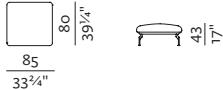

[sofa information website](#)

[armchair information website](#)

[pouf information website](#)

ARMCHAIR

w 113 x d 100 x h 69 cm
w 44 3/4" x d 39 1/4" x h 27 1/4"

ARMCHAIR 138

w 138 x d 100 x h 69 cm
w 54 1/4" x d 39 1/4" x h 27 1/4"

POUF

w 85 x d 80 x h 43 cm
w 33 3/4" x d 31 1/4" x h 17"

POUF 105

w 105 x d 80 x h 43 cm
w 41 1/4" x d 31 1/4" x h 17"

2SEATER SOFA

w 198 x d 100 x h 69 cm
w 78" x d 39 1/4" x h 27 1/4"

2.5SEATER SOFA

w 248 x d 100 x h 69 cm
w 97 3/4" x d 39 1/4" x h 27 1/4"

2.5SEATER SOFA DEEP, ARMRESTS 110

w 248 x d 125 x h 69 cm
w 97 3/4" x d 49 1/4" x h 27 1/4"

2.5SEATER SOFA DEEP, ARMRESTS 85

w 248 x d 125 x h 69 cm
w 97 3/4" x d 49 1/4" x h 27 1/4"

3SEATER SOFA

w 283 x d 100 x h 69 cm
w 111 3/4" x d 39 1/4" x h 27 1/4"

w 125 x d 185 x h 69 cm
w 49 1/4" x d 72 3/4" x h 27 1/4"

CHAISE LONGUE 125 + ARMREST 110 (L/R)

w 125 x d 160 x h 69 cm
w 49 1/4" x d 63" x h 27 1/4"

SPECIFICATIONS AND TECHNICAL DRAWING

1SEATER
 w 87 × d 100 × h 69 cm
 w 34¼" × d 39¼" × h 27¼"