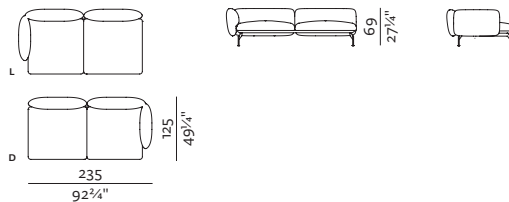

w 125 x d 185 x h 69 cm
w 49 1/4" x d 72 3/4" x h 27 1/4"

CHAISE LONGUE 125 + ARMREST 110 (L/R)

w 125 x d 160 x h 69 cm
w 49 1/4" x d 63" x h 27 1/4"

SPECIFICATIONS AND TECHNICAL DRAWING

1SEATER
 w 87 × d 100 × h 69 cm
 w 34¼" × d 39¼" × h 27¼"

1SEATER + ARMREST 110 (L/R)
 w 100 × d 100 × h 69 cm
 w 39¼" × d 39¼" × h 27¼"

1.5SEATER
 w 112 × d 100 × h 69 cm
 w 44" × d 39¼" × h 27¼"

1.5SEATER + ARMREST (L/R)
 w 125 × d 100 × h 69 cm
 w 49¼" × d 39¼" × h 27¼"

2SEATER + ARMREST (L/R)
 w 185 × d 100 × h 69 cm
 w 72¾" × d 39¼" × h 27¼"

2.5SEATER + ARMREST (L/R)
 w 235 × d 100 × h 69 cm
 w 92¾" × d 39¼" × h 27¼"

2.5SEATER DEEP + ARMREST 85 (L/R)
 w 235 × d 125 × h 69 cm
 w 92¾" × d 49¼" × h 27¼"

2.5SEATER DEEP + ARMREST 110 (L/R)
 w 235 × d 125 × h 69 cm
 w 92¾" × d 39¼" × h 27¼"

3SEATER + ARMREST (L/R)
 w 270 × d 100 × h 69 cm
 w 106¼" × d 39¼" × h 27¼"

CONNECTOR
 w 45 × d 12.5 cm
 w 17¾" × d 5"