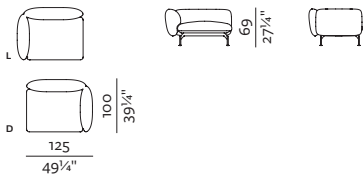

[sofa information website](#)

[armchair information website](#)

[pouf information website](#)

ARMCHAIR

w 113 x d 100 x h 69 cm
w 44 3/4" x d 39 1/4" x h 27 1/4"

ARMCHAIR 138

w 138 x d 100 x h 69 cm
w 54 1/4" x d 39 1/4" x h 27 1/4"

CHAISE LONGUE + ARMREST 110 (L/R)

w 100 x d 185 x h 69 cm
w 39 1/4" x d 72 3/4" x h 27 1/4"

CHAISE LONGUE + ARMREST 110 (L/R)

w 100 x d 160 x h 69 cm
w 39 1/4" x d 63" x h 27 1/4"

CHAISE LONGUE 125 + ARMREST 110 (L/R)

w 125 x d 185 x h 69 cm
w 49 1/4" x d 72 3/4" x h 27 1/4"

CHAISE LONGUE 125 + ARMREST 110 (L/R)

w 125 x d 160 x h 69 cm
w 49 1/4" x d 63" x h 27 1/4"

SPECIFICATIONS AND TECHNICAL DRAWING

1SEATER
 w 87 × d 100 × h 69 cm
 w 34¼" × d 39¼" × h 27¼"

1SEATER + ARMREST 110 (L/R)
 w 100 × d 100 × h 69 cm
 w 39¼" × d 39¼" × h 27¼"

1.5SEATER
 w 112 × d 100 × h 69 cm
 w 44" × d 39¼" × h 27¼"

1.5SEATER + ARMREST (L/R)
 w 125 × d 100 × h 69 cm
 w 49¼" × d 39¼" × h 27¼"