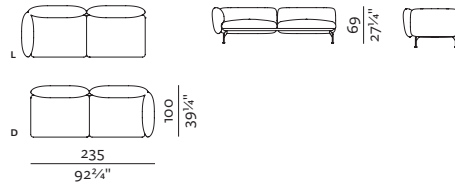

[sofa information website](#)

[armchair information website](#)

[pouf information website](#)

ARMCHAIR

w 113 x d 100 x h 69 cm
w 44 3/4" x d 39 1/4" x h 27 1/4"

ARMCHAIR 138

w 138 x d 100 x h 69 cm
w 54 1/4" x d 39 1/4" x h 27 1/4"

w 125 x d 185 x h 69 cm
w 49 1/4" x d 72 3/4" x h 27 1/4"

CHAISE LONGUE 125 + ARMREST 110 (L/R)

w 125 x d 160 x h 69 cm
w 49 1/4" x d 63" x h 27 1/4"

SPECIFICATIONS AND TECHNICAL DRAWING

1SEATER
 w 87 × d 100 × h 69 cm
 w 34¼" × d 39¼" × h 27¼"

1SEATER + ARMREST 110 (L/R)
 w 100 × d 100 × h 69 cm
 w 39¼" × d 39¼" × h 27¼"

1.5SEATER
 w 112 × d 100 × h 69 cm
 w 44" × d 39¼" × h 27¼"

1.5SEATER + ARMREST (L/R)
 w 125 × d 100 × h 69 cm
 w 49¼" × d 39¼" × h 27¼"

2SEATER + ARMREST (L/R)
 w 185 × d 100 × h 69 cm
 w 72¾" × d 39¼" × h 27¼"

2.5SEATER + ARMREST (L/R)
 w 235 × d 100 × h 69 cm
 w 92¾" × d 39¼" × h 27¼"

2.5SEATER DEEP + ARMREST 85 (L/R)
 w 235 × d 125 × h 69 cm
 w 92¾" × d 49¼" × h 27¼"