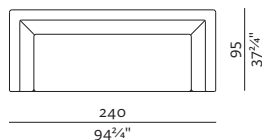

[sofa information website](#)

**3SEATER SOFA**  
240 x 94, height 68 cm  
94 3/4" x 37 3/4", height 26 3/4"

METAL LEGS

WOODEN LEGS

**END UNIT 156**  
156 x 95, height 68 cm  
61 3/4" x 37 3/4", height 26 3/4"

METAL LEGS

WOODEN LEGS

**END UNIT 186**  
186 x 95, height 68 cm  
73 3/4" x 37 3/4", height 26 3/4"

METAL LEGS

WOODEN LEGS

**END UNIT 219**  
219 x 95, height 68 cm  
86 1/4" x 37 3/4", height 26 3/4"

METAL LEGS

SPECIFICATIONS AND TECHNICAL DRAWING

**CHAISE LONGUE 177 (L/R)**  
 95 × 177, height 68 cm  
 37¼" × 69¾", height 26¾"

**CHAISE LONGUE 207 (L/R)**  
 95 × 207, height 68 cm  
 37¼" × 81¼", height 26¾"

**CHAISE LONGUE OPEN END 186 (L/R)**  
 95 × 186, height 68 cm  
 37¼" × 73¼", height 26¾"

**CHAISE LONGUE 240 (L/R)**  
 95 × 240, height 68 cm  
 37¼" × 94¾", height 26¾"