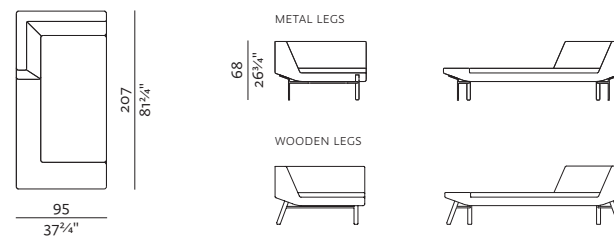

[sofa information website](#)

**3SEATER SOFA**  
240 x 94, height 68 cm  
94 3/4" x 37 3/4", height 26 3/4"

METAL LEGS

WOODEN LEGS

**END UNIT 156**  
156 x 95, height 68 cm  
61 3/4" x 37 3/4", height 26 3/4"

METAL LEGS

WOODEN LEGS

**END UNIT 186**  
186 x 95, height 68 cm  
73 3/4" x 37 3/4", height 26 3/4"

METAL LEGS

WOODEN LEGS

**END UNIT 219**  
219 x 95, height 68 cm  
86 1/4" x 37 3/4", height 26 3/4"

METAL LEGS

WOODEN LEGS

**2SEATER SOFA**  
177 x 95, height 68 cm  
69 3/4" x 37 3/4", height 26 3/4"

METAL LEGS

WOODEN LEGS

**2.5SEATER SOFA**  
207 x 95, height 68 cm  
81 3/4" x 37 3/4", height 26 3/4"

METAL LEGS

WOODEN LEGS

SPECIFICATIONS AND TECHNICAL DRAWING

**CHAISE LONGUE 177 (L/R)**  
 95 × 177, height 68 cm  
 37¼" × 69¾", height 26¾"

**CHAISE LONGUE 207 (L/R)**  
 95 × 207, height 68 cm  
 37¼" × 81¼", height 26¾"

**CHAISE LONGUE OPEN END 186 (L/R)**  
 95 × 186, height 68 cm  
 37¼" × 73¼", height 26¾"