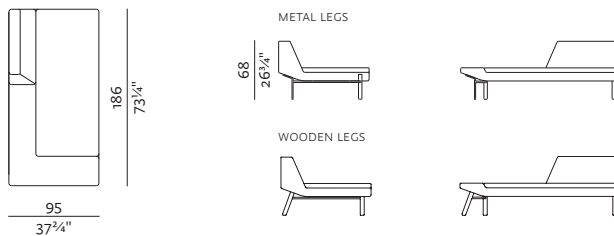

METAL LEGS

WOODEN LEGS

**END UNIT 186**  
186 x 95, height 68 cm  
73 3/4" x 37 3/4", height 26 3/4"

METAL LEGS

WOODEN LEGS

**END UNIT 219**  
219 x 95, height 68 cm  
86 1/4" x 37 3/4", height 26 3/4"

METAL LEGS

WOODEN LEGS

**2SEATER SOFA**  
177 x 95, height 68 cm  
69 3/4" x 37 3/4", height 26 3/4"

METAL LEGS

WOODEN LEGS

**2.5SEATER SOFA**  
207 x 95, height 68 cm  
81 3/4" x 37 3/4", height 26 3/4"

METAL LEGS

WOODEN LEGS

SPECIFICATIONS AND TECHNICAL DRAWING

**CHAISE LONGUE 177 (L/R)**  
 95 × 177, height 68 cm  
 37¼" × 69¾", height 26¾"

**CHAISE LONGUE 207 (L/R)**  
 95 × 207, height 68 cm  
 37¼" × 81¼", height 26¾"

**CHAISE LONGUE OPEN END 186 (L/R)**  
 95 × 186, height 68 cm  
 37¼" × 73¼", height 26¾"

**CHAISE LONGUE 240 (L/R)**  
 95 × 240, height 68 cm  
 37¼" × 94¾", height 26¾"