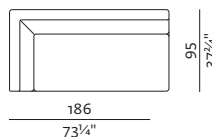

[sofa information website](#)

**3SEATER SOFA**  
240 x 94, height 68 cm  
94 3/4" x 37 3/4", height 26 3/4"

METAL LEGS

WOODEN LEGS

**END UNIT 156**  
156 x 95, height 68 cm  
61 3/4" x 37 3/4", height 26 3/4"

METAL LEGS

WOODEN LEGS

**END UNIT 186**  
186 x 95, height 68 cm  
73 3/4" x 37 3/4", height 26 3/4"

METAL LEGS

WOODEN LEGS

**END UNIT 219**  
219 x 95, height 68 cm  
86 1/4" x 37 3/4", height 26 3/4"

METAL LEGS

SPECIFICATIONS AND TECHNICAL DRAWING

**CHAISE LONGUE 177 (L/R)**  
 95 × 177, height 68 cm  
 37¼" × 69¾", height 26¾"

**CHAISE LONGUE 207 (L/R)**  
 95 × 207, height 68 cm  
 37¼" × 81¼", height 26¾"

**CHAISE LONGUE OPEN END 186 (L/R)**  
 95 × 186, height 68 cm  
 37¼" × 73¼", height 26¾"

**CHAISE LONGUE 240 (L/R)**  
 95 × 240, height 68 cm  
 37¼" × 94¾", height 26¾"