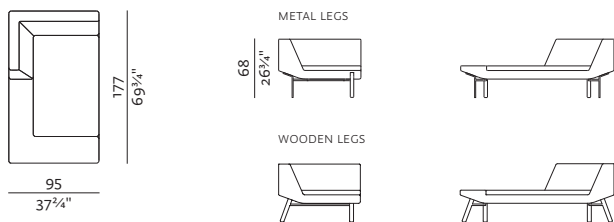

[sofa information website](#)

**3SEATER SOFA**  
240 x 94, height 68 cm  
94 3/4" x 37 3/4", height 26 3/4"

METAL LEGS

WOODEN LEGS

**END UNIT 156**  
156 x 95, height 68 cm  
61 3/4" x 37 3/4", height 26 3/4"

METAL LEGS

WOODEN LEGS

**END UNIT 186**  
186 x 95, height 68 cm  
73 3/4" x 37 3/4", height 26 3/4"

METAL LEGS

WOODEN LEGS

**END UNIT 219**  
219 x 95, height 68 cm  
86 1/4" x 37 3/4", height 26 3/4"

METAL LEGS

WOODEN LEGS

**2SEATER SOFA**  
177 x 95, height 68 cm  
69 3/4" x 37 3/4", height 26 3/4"

METAL LEGS

WOODEN LEGS

**2.5SEATER SOFA**  
207 x 95, height 68 cm  
81 3/4" x 37 3/4", height 26 3/4"

METAL LEGS

WOODEN LEGS

SPECIFICATIONS AND TECHNICAL DRAWING

**CHAISE LONGUE 177 (L/R)**  
 95 × 177, height 68 cm  
 37¼" × 69¾", height 26¾"

**CHAISE LONGUE 207 (L/R)**  
 95 × 207, height 68 cm  
 37¼" × 81¼", height 26¾"

**CHAISE LONGUE OPEN END 186 (L/R)**  
 95 × 186, height 68 cm  
 37¼" × 73¼", height 26¾"