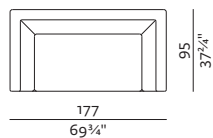

[sofa information website](#)

**3SEATER SOFA**  
240 x 94, height 68 cm  
94 3/4" x 37 3/4", height 26 3/4"

METAL LEGS

WOODEN LEGS

**END UNIT 156**  
156 x 95, height 68 cm  
61 3/4" x 37 3/4", height 26 3/4"

METAL LEGS

WOODEN LEGS

**END UNIT 186**  
186 x 95, height 68 cm  
73 3/4" x 37 3/4", height 26 3/4"

METAL LEGS

WOODEN LEGS

**END UNIT 219**  
219 x 95, height 68 cm  
86 1/4" x 37 3/4", height 26 3/4"

METAL LEGS

WOODEN LEGS

**2SEATER SOFA**  
177 x 95, height 68 cm  
69 3/4" x 37 3/4", height 26 3/4"

METAL LEGS

WOODEN LEGS

**2.5SEATER SOFA**  
207 x 95, height 68 cm  
81 3/4" x 37 3/4", height 26 3/4"

METAL LEGS

WOODEN LEGS

SPECIFICATIONS AND TECHNICAL DRAWING

**CHAISE LONGUE 177 (L/R)**  
 95 × 177, height 68 cm  
 37¼" × 69¾", height 26¾"

**CHAISE LONGUE 207 (L/R)**  
 95 × 207, height 68 cm  
 37¼" × 81¼", height 26¾"

**CHAISE LONGUE OPEN END 186 (L/R)**  
 95 × 186, height 68 cm  
 37¼" × 73¼", height 26¾"