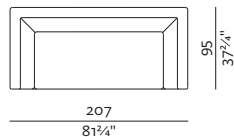

[sofa information website](#)

**3SEATER SOFA**  
240 x 94, height 68 cm  
94 3/4" x 37 3/4", height 26 3/4"

METAL LEGS

WOODEN LEGS

**END UNIT 156**  
156 x 95, height 68 cm  
61 3/4" x 37 3/4", height 26 3/4"

METAL LEGS

WOODEN LEGS

**END UNIT 186**  
186 x 95, height 68 cm  
73 3/4" x 37 3/4", height 26 3/4"

METAL LEGS

WOODEN LEGS

**END UNIT 219**  
219 x 95, height 68 cm  
86 1/4" x 37 3/4", height 26 3/4"

METAL LEGS

WOODEN LEGS

**2SEATER SOFA**  
177 x 95, height 68 cm  
69 3/4" x 37 3/4", height 26 3/4"

METAL LEGS

WOODEN LEGS

**2.5SEATER SOFA**  
207 x 95, height 68 cm  
81 3/4" x 37 3/4", height 26 3/4"

METAL LEGS

WOODEN LEGS

SPECIFICATIONS AND TECHNICAL DRAWING

**CHAISE LONGUE 177 (L/R)**  
 95 × 177, height 68 cm  
 37¼" × 69¾", height 26¾"

**CHAISE LONGUE 207 (L/R)**  
 95 × 207, height 68 cm  
 37¼" × 81¼", height 26¾"

**CHAISE LONGUE OPEN END 186 (L/R)**  
 95 × 186, height 68 cm  
 37¼" × 73¼", height 26¾"