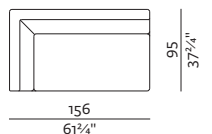

[sofa information website](#)

**3SEATER SOFA**  
240 x 94, height 68 cm  
94 3/4" x 37 3/4", height 26 3/4"

METAL LEGS

WOODEN LEGS

**END UNIT 156**  
156 x 95, height 68 cm  
61 3/4" x 37 3/4", height 26 3/4"

METAL LEGS

WOODEN LEGS

**END UNIT 186**  
186 x 95, height 68 cm  
73 3/4" x 37 3/4", height 26 3/4"

METAL LEGS

WOODEN LEGS

**END UNIT 219**  
219 x 95, height 68 cm  
86 1/4" x 37 3/4", height 26 3/4"

METAL LEGS

SPECIFICATIONS AND TECHNICAL DRAWING

**CHAISE LONGUE 177 (L/R)**  
 95 × 177, height 68 cm  
 37¼" × 69¾", height 26¾"

**CHAISE LONGUE 207 (L/R)**  
 95 × 207, height 68 cm  
 37¼" × 81¼", height 26¾"

**CHAISE LONGUE OPEN END 186 (L/R)**  
 95 × 186, height 68 cm  
 37¼" × 73¼", height 26¾"

**CHAISE LONGUE 240 (L/R)**  
 95 × 240, height 68 cm  
 37¼" × 94¾", height 26¾"