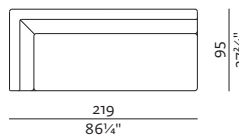

[sofa information website](#)

**3SEATER SOFA**  
240 x 94, height 68 cm  
94 3/4" x 37 3/4", height 26 3/4"

METAL LEGS

WOODEN LEGS

**END UNIT 156**  
156 x 95, height 68 cm  
61 3/4" x 37 3/4", height 26 3/4"

METAL LEGS

WOODEN LEGS

**END UNIT 186**  
186 x 95, height 68 cm  
73 3/4" x 37 3/4", height 26 3/4"

METAL LEGS

WOODEN LEGS

**END UNIT 219**  
219 x 95, height 68 cm  
86 1/4" x 37 3/4", height 26 3/4"

METAL LEGS

WOODEN LEGS

**2SEATER SOFA**  
177 x 95, height 68 cm  
69 3/4" x 37 3/4", height 26 3/4"

METAL LEGS

WOODEN LEGS

**2.5SEATER SOFA**  
207 x 95, height 68 cm  
81 3/4" x 37 3/4", height 26 3/4"

METAL LEGS

WOODEN LEGS

SPECIFICATIONS AND TECHNICAL DRAWING

**CHAISE LONGUE 177 (L/R)**  
 95 × 177, height 68 cm  
 37¼" × 69¾", height 26¾"

**CHAISE LONGUE 207 (L/R)**  
 95 × 207, height 68 cm  
 37¼" × 81¼", height 26¾"

**CHAISE LONGUE OPEN END 186 (L/R)**  
 95 × 186, height 68 cm  
 37¼" × 73¼", height 26¾"