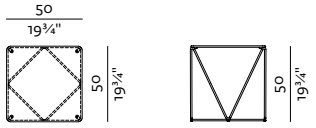

Avet collection

DIMENSIONS

SPECIFICATIONS AND TECHNICAL DRAWING

TABLE TOP	smoked glass
BASE	metal rod $\varnothing 10$ mm + powder coating BLACK

[product information website](#)

LOW TABLE 50 x 50
 50 x 50, height 50 cm
 19 3/4" x 19 3/4", height 19 3/4"

LOW TABLE 90 x 90
 90 x 90, height 33 cm
 35 3/4" x 35 3/4", height 13"

LOW TABLE 120 x 120
 120 x 120, height 33 cm
 47 1/4" x 47 1/4", height 13"