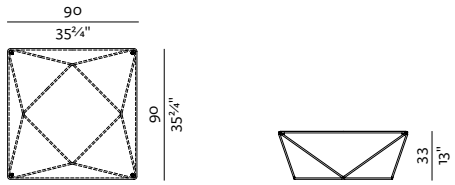

Avet collection

DIMENSIONS

SPECIFICATIONS AND TECHNICAL DRAWING

TABLE TOP	smoked glass
BASE	metal rod $\varnothing 10$ mm + powder coating BLACK

[product information website](#)

LOW TABLE 50 x 50
 50 x 50, height 50 cm
 19 3/4" x 19 3/4", height 19 3/4"

LOW TABLE 90 x 90
 90 x 90, height 33 cm
 35 3/4" x 35 3/4", height 13"

LOW TABLE 120 x 120
 120 x 120, height 33 cm
 47 1/4" x 47 1/4", height 13"