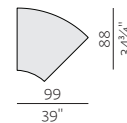

TABLE TOP 45°

w 99 x d 88
w 39" x d 34 3/4"