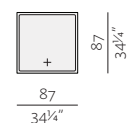

TABLE TOP 87 END MODULE + CHARGER

w 87 x d 87
w 34 1/4" x d 34 1/4"