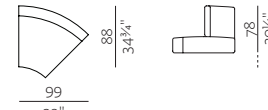

1SEATER 45° (INNER)

w 99 x d 88 x h 78 cm
w 39" x d 34 3/4" x h 30 3/4"