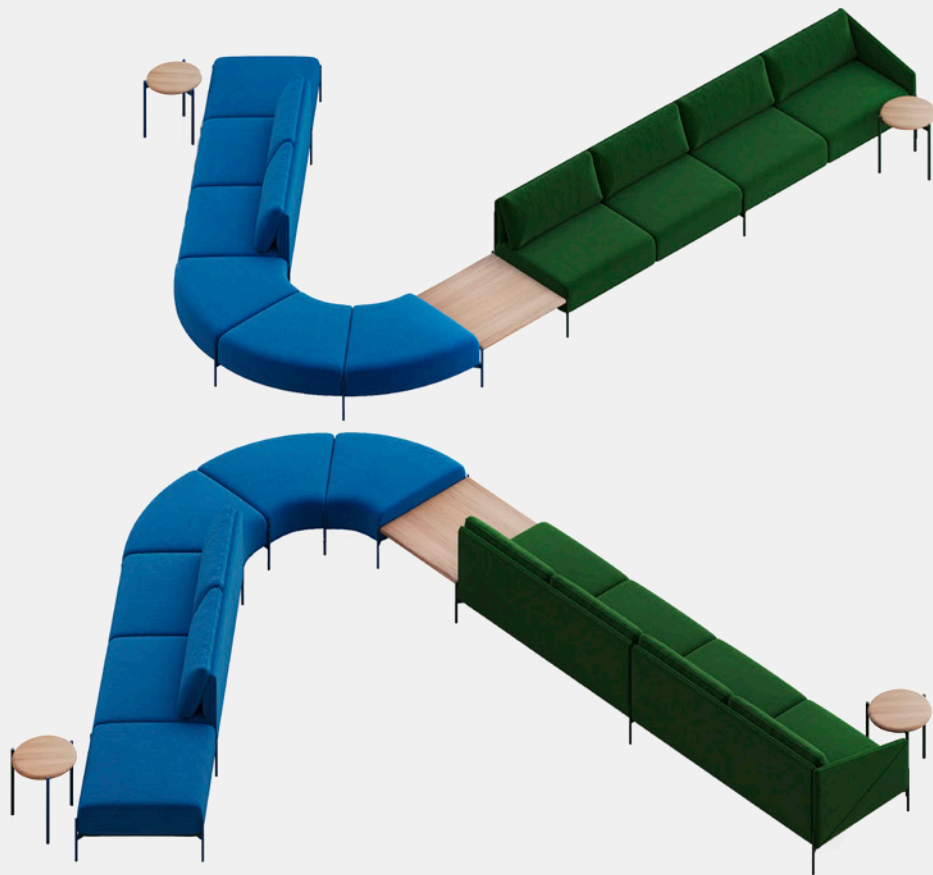

Spectrum System, Highback & Low Tables collection

PRODUCT SHEET

Spectrum System, Highback & Low Tables collection

by **ALTHERR DÉSILE PARK**

Spectrum System is the ultimate solution for large lounges and hospitality spaces. Designed to facilitate an expansive interior, it offers seamless modular flow, enabling dynamic compositions and open, conversational environments. Whether it's an informal meeting point or social event space, Spectrum System adapts to large groups, making it the perfect choice for spaces designed to foster social interaction.

Spectrum Highback unites privacy, comfort and style. Offering enhanced focus and concentration, this enveloping extension to the sofa collection creates a discreet, acoustic friendly space that's perfect for work or quiet relaxation.

Spectrum Low Tables combine classic comfort with an element of playfulness. A versatile addition to the sofa collection, low tables share the same tailored elegance, offering three distinct leg designs that seamlessly integrate with the upholstered pieces.