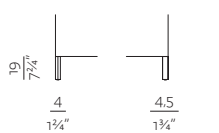

B02

WOODEN LEGS
w 1 1/4" x d 1 1/4" x h 7 1/4"
w 4 x d 4,5 x h 19 cm