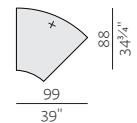

TABLE TOP 45° + OUTER CHARGER

w 99 x d 88
w 39" x d 34 3/4"

NOTE

- STRIPES FOR ARMREST A01 ARE AVAILABLE IN FOLLOWING COLOURS:

- BLACK
- GREY
- BEIGE
- YELLOW
- ORANGE
- RUBY RED
- BLUE
- NICKEL GREEN
- LEATHER DIVINA (ALL COLOURS)