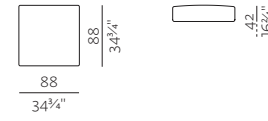

POUF 88*88

w 88 x d 88 x h 42 cm
w 34 3/4" x d 34 3/4" x h 16 1/4"