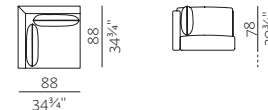

CORNER (L/R)

w 88 x d 88 x h 78 cm
w 34 3/4" x d 34 3/4" x h 30 3/4"