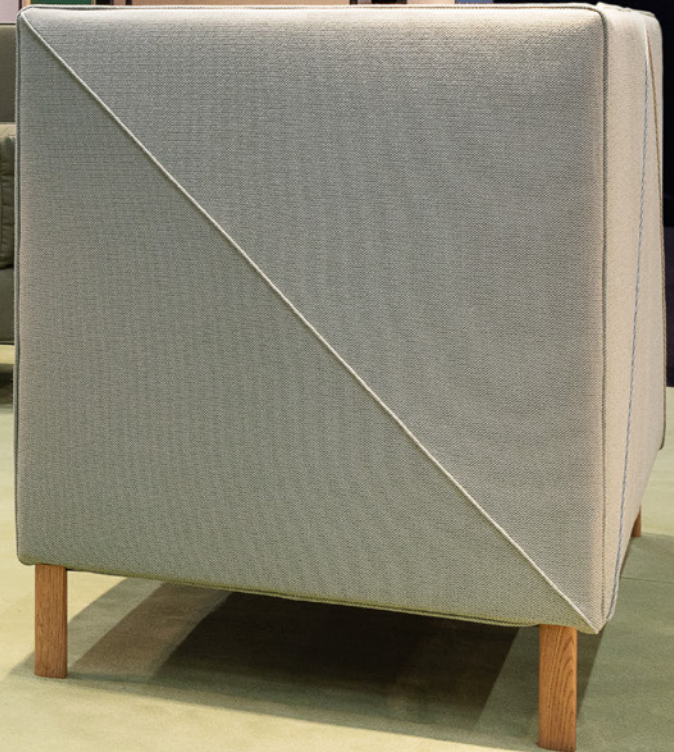

SPECTRUM
HIGHBACK

ENHANCED
CONCENTRATION

DESIGNED
BY ALTHERR
DÉSILE PARK