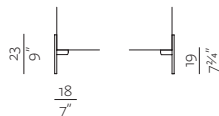

LEGS

B01

THIN METAL LEGS
w 7" x d 7" x h 7 1/4" (total 9")
w 18 x d 18 x h 19 (total 23) cm