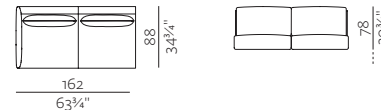

2.5SEATER + ARMREST (L/R)

w 162 x d 88 x h 78 cm
w 63 3/4" x d 34 3/4" x h 30 3/4"