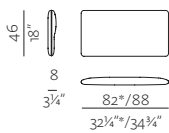

A02

STRAIGHT ARMREST
w 3 1/4" x d 32 1/4" / 34 3/4" x h 18"
w 8 x d 82" / 88 x h 46 cm