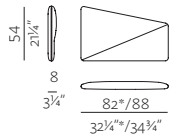

A03

DIAGONAL ARMREST
w 3 1/4" x d 32 1/4" / 34 3/4" x h 21 1/4"
w 8 x d 82" / 88 x h 54 cm