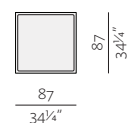

TABLE TOP 87 END MODULE

w 87 x d 87
w 34 1/4" x d 34 1/4"