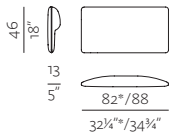

SPECIFICATIONS AND TECHNICAL DRAWING

SUSPENSION	elastic webbing
BASE	metal + powder coating
LEGS	metal + powder coating / solid wood + lacquer or BLACK lacquer
BACKREST	HR foam, polyester wadding
SUPPORT CUSHION	feather, foam
SEAT	HR foam, polyester wadding
UPHOLSTERY	fabric / leather (removable)

ARMRESTS

A01

SOFT ARMREST
w 5" x d 32 1/4" / 34 3/4" x h 18"
w 13 x d 82" / 88 x h 46 cm