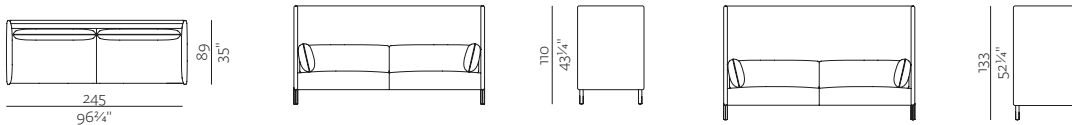

3.5SEATER HIGHBACK

2 × ARMREST A03, LEGS 4 × B02
W 245 × d 89 × h 110/133 cm
W 96¾" × d 35" × h 43¾"/52¼"