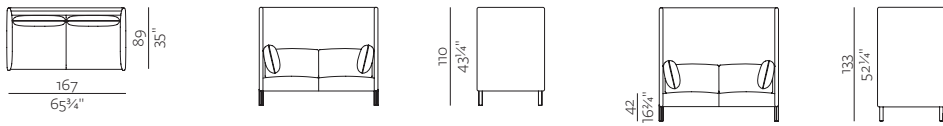

1SEATER 45° (INNER)

w 99 x d 88 x h 78 cm
w 39" x d 34 3/4" x h 30 3/4"

POUF 88*88

w 88 x d 88 x h 42 cm
w 34 3/4" x d 34 3/4" x h 16 1/4"

TABLE TOP 45°

w 99 x d 88
w 39" x d 34 3/4"

TABLE TOP 45° + INNER CHARGER

w 99 x d 88
w 39" x d 34 3/4"

TABLE TOP 45° + OUTER CHARGER

w 99 x d 88
w 39" x d 34 3/4"

NOTE

- STRIPES FOR ARMREST A01 ARE AVAILABLE IN FOLLOWING COLOURS:

- BLACK
- GREY
- BEIGE
- YELLOW
- ORANGE
- RUBY RED
- BLUE
- NICKEL GREEN
- LEATHER DIVINA (ALL COLOURS)

2.5SEATER HIGHBACK

2 × ARMREST A03, LEGS 4 × B02
 W 167 × d 89 × h 110/133 cm
 W 65¾" × d 35" × h 43¾"/52¼"

**3SEATER HIGHBACK**

2 × ARMREST A03, LEGS 4 × B02
 W 206 × d 89 × h 110/133 cm
 W 81" × d 35" × h 43¾"/52¼"