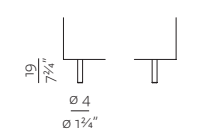

B03: d 1 1/4" x h 7 1/4"
B04: d 1 1/4" x h 7 1/4"
d 1 1/4" x h 19 cm