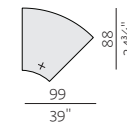

TABLE TOP 45° + INNER CHARGER

w 99 x d 88
w 39" x d 34 3/4"