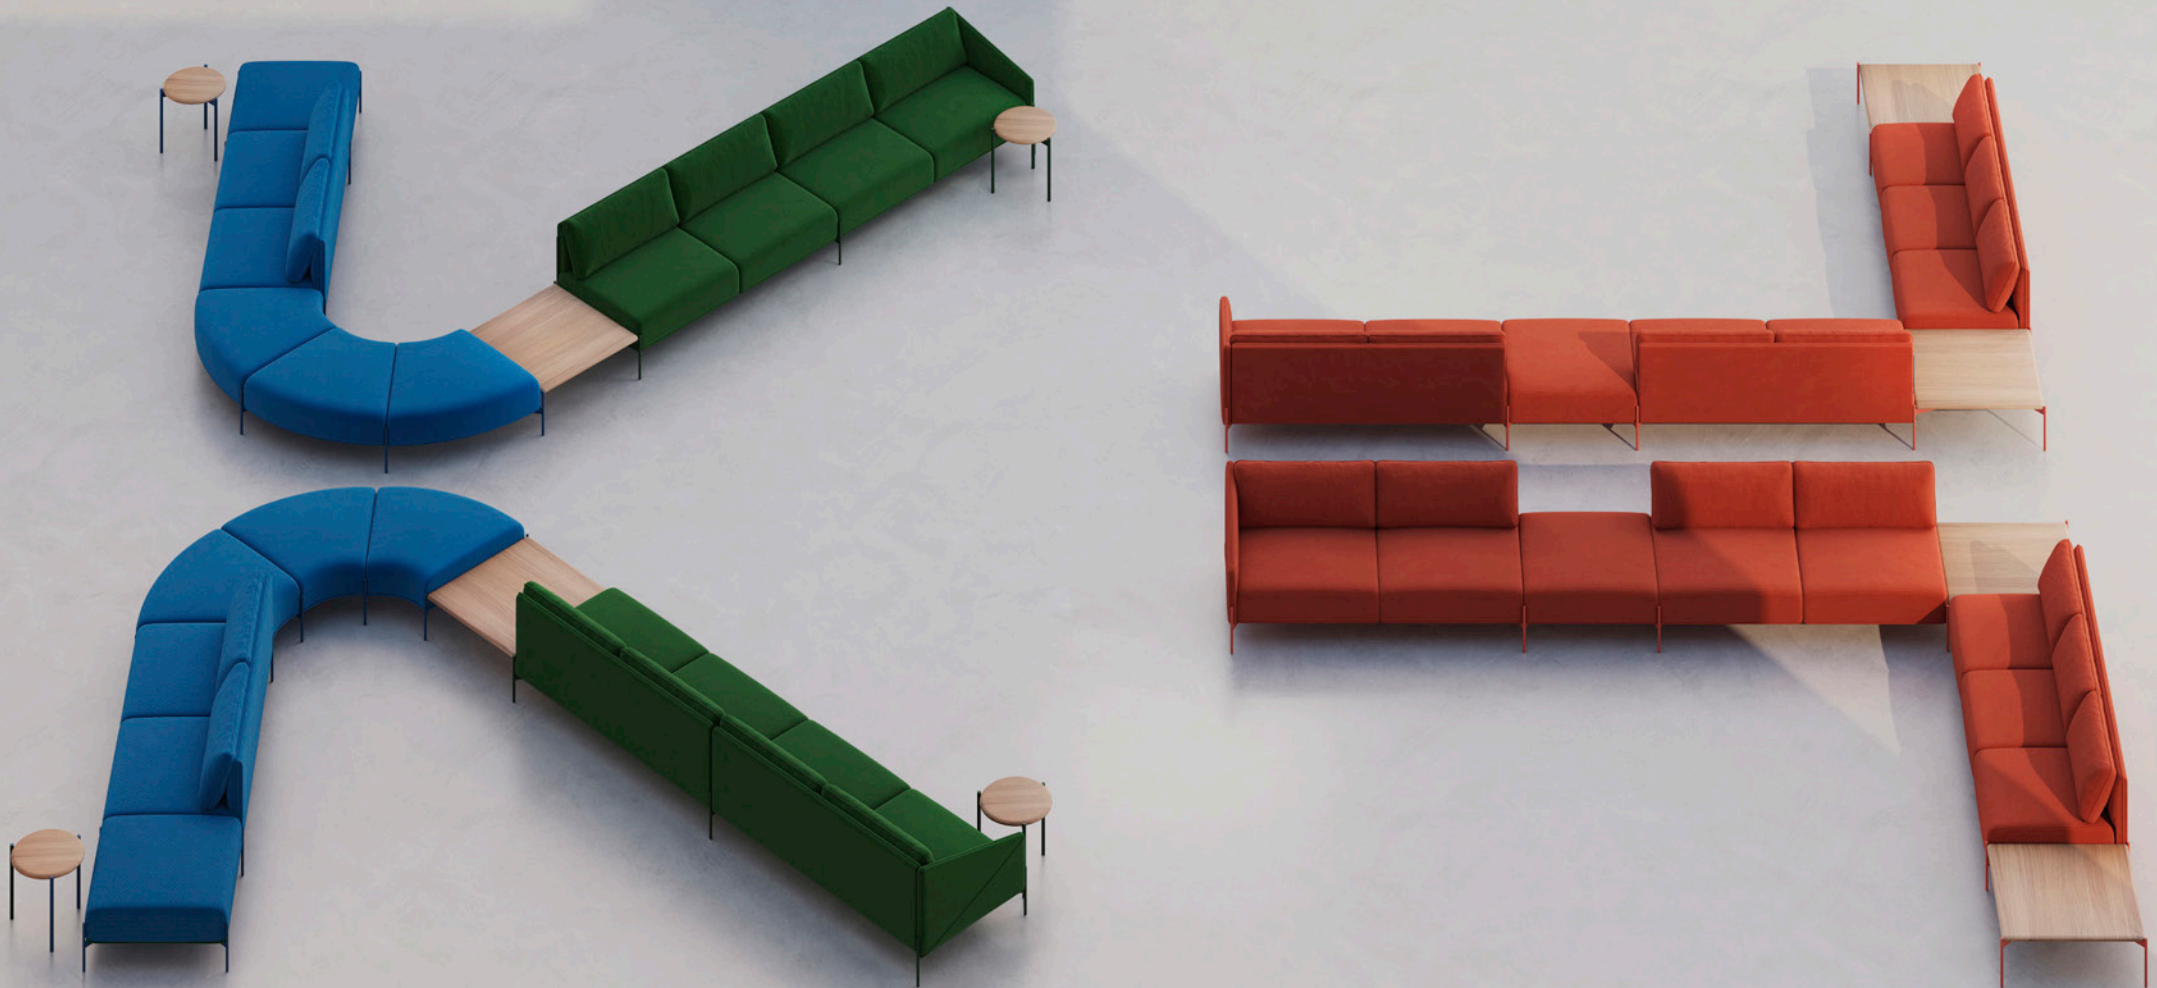

Spectrum System collection

by ALTHERR DÉSILE PARK