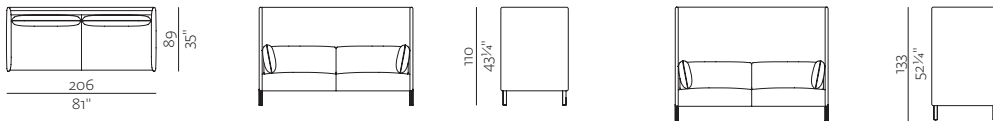

SUSPENSION	elastic webbing
BASE	metal + powder coating
LEGS	metal + powder coating / solid wood + lacquer or BLACK lacquer
BACKREST	HR foam, polyester wadding
SUPPORT CUSHION	feather, foam
SEAT	HR foam, polyester wadding
UPHOLSTERY	fabric / leather (removable)

2.5SEATER HIGHBACK

2 × ARMREST A03, LEGS 4 × B02
W 167 × d 89 × h 110/133 cm
W 65¾" × d 35" × h 43¾"/52¼"

3SEATER HIGHBACK

2 × ARMREST A03, LEGS 4 × B02
W 206 × d 89 × h 110/133 cm
W 81" × d 35" × h 43¾"/52¼"

3.5SEATER HIGHBACK

2 × ARMREST A03, LEGS 4 × B02
W 245 × d 89 × h 110/133 cm
W 96¾" × d 35" × h 43¾"/52¼"

LEGS metal + powder coating + lacquer / solid wood + lacquer or black lacquer

TABLE TOP solid wood + lacquer or lacquer

LOW TABLE Ø 50

LEG B02
Ø 50 × h 45 cm
Ø 19¾" × h 17¾"

LOW TABLE 50×50

LEGS B02
W 50 × d 50 × h 45 cm
W 19¾" × W 19¾" × h 17¾"

LOW TABLE Ø 50

LEGS B01
W 52 × d 50 × h 45 cm
Ø 19¾" × h 17¾"

LOW TABLE Ø 120

LEGS B02
Ø 120 × h 27 cm
Ø 47¼" × h 10¾"

LOW TABLE 120×120

LEGS B01
W 120 × d 120 × h 27 cm
W 47¼" × h 10¾"