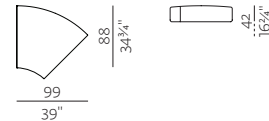

POUF 45° (L/R)

w 99 x d 88 x h 42 cm
w 39" x d 34 3/4" x h 16 1/4"