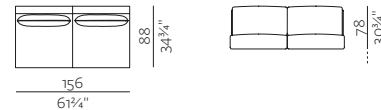

2.5SEATER

w 156 x d 88 x h 78 cm
w 61 3/4" x d 34 3/4" x h 30 3/4"