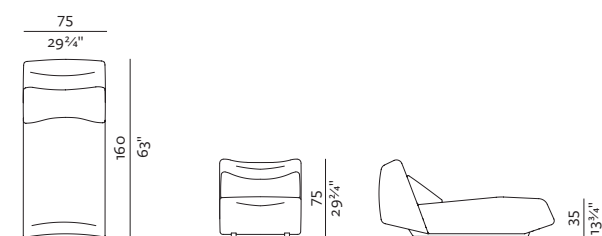

CORNER S LOW

115 × 115, height 75 cm
45 1/4" × 45 1/4", height 29 3/4"

CORNER M LOW

125 × 125, height 75 cm
49 1/4" × 49 1/4", height 29 3/4"

POUF

90 × 80, height 38 cm
35 3/4" × 31 3/4", height 13 3/4"

SEAT XS + BACKREST + ARMREST

85 × 110, height 75 cm
33 3/4" × 43 3/4", height 29 3/4"

CORNER XS

110 × 110, height 75 cm
43 3/4" × 43 3/4", height 29 3/4"

POUF XS

79 × 74, height 36 cm
31" × 29 1/4", height 14 1/4"

STRUCTURE	plywood, metal
SUSPENSION	GOODSIDE® slats
SEAT & BACKREST	HR foam, polyester wadding
BASE	solid wood + lacquer BLACK
UPHOLSTERY	fabric (removable)
DECORATIVE CUSHIONS	HR foam, feather
ARMREST*	solid wood + lacquer or BLACK lacquer / teak + outdoor oil

* ARMRESTS CAN BE SET ON LEFT, RIGHT OR BOTH SIDES OF THE SEAT.

SEAT XS + BACKREST

75 × 110, height 75 cm
29 3/4" × 43 3/4", height 29 3/4"

SEAT XS L + BACKREST

75 × 160, height 75 cm
29 3/4" × 63", height 29 3/4"

SEAT XS L + BACKREST + ARMREST

85 × 160, height 75 cm
33 3/4" × 63", height 29 3/4"