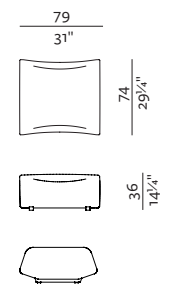

POUF XS

79 × 74, height 36 cm
31" × 29 1/4", height 14 1/4"