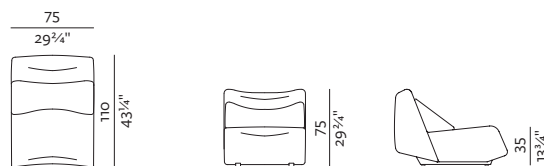

CORNER S LOW

115 × 115, height 75 cm
45 1/4" × 45 1/4", height 29 3/4"

CORNER M LOW

125 × 125, height 75 cm
49 1/4" × 49 1/4", height 29 3/4"

POUF

90 × 80, height 38 cm
35 3/4" × 31 3/4", height 13 3/4"

SEAT XS + BACKREST + ARMREST

85 × 110, height 75 cm
33 3/4" × 43 3/4", height 29 3/4"

CORNER XS

110 × 110, height 75 cm
43 3/4" × 43 3/4", height 29 3/4"

POUF XS

79 × 74, height 36 cm
31" × 29 1/4", height 14 1/4"

STRUCTURE	plywood, metal
SUSPENSION	GOODSIDE® slats
SEAT & BACKREST	HR foam, polyester wadding
BASE	solid wood + lacquer BLACK
UPHOLSTERY	fabric (removable)
DECORATIVE CUSHIONS	HR foam, feather
ARMREST*	solid wood + lacquer or BLACK lacquer / teak + outdoor oil

* ARMRESTS CAN BE SET ON LEFT, RIGHT OR BOTH SIDES OF THE SEAT.

SEAT XS + BACKREST

75 × 110, height 75 cm
29 3/4" × 43 3/4", height 29 3/4"

SEAT XS L + BACKREST

75 × 160, height 75 cm
29 3/4" × 63", height 29 3/4"

SEAT XS L + BACKREST + ARMREST

85 × 160, height 75 cm
33 3/4" × 63", height 29 3/4"