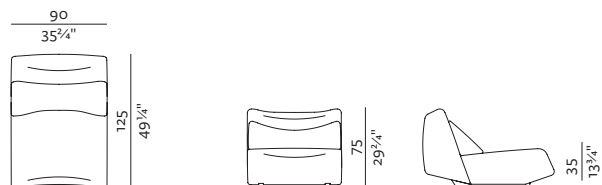

[sofa information website](#)

[armchair information website](#)

[pouf information website](#)

* ARMRESTS CAN BE SET ON LEFT, RIGHT OR BOTH SIDES OF THE SEAT.

SEAT S + BACKREST LOW
90 × 115, height 75 cm
35 3/4" × 45 1/4", height 29 3/4"

SEAT S + BACKREST LOW + ARMREST
100 × 115, height 75 cm
39 1/4" × 45 1/4", height 29 3/4"

SEAT S + BACKREST HIGH
90 × 115, height 90 cm
35 3/4" × 45 1/4", height 35 3/4"

SEAT S + BACKREST HIGH + ARMREST
100 × 115, height 90 cm
39 1/4" × 45 1/4", height 35 3/4"

SEAT M + BACKREST LOW
90 × 125, height 75 cm
35 3/4" × 49 1/4", height 29 3/4"

SEAT M LOW + BACKREST + ARMREST
100 × 125, height 75 cm
39 1/4" × 49 1/4", height 29 3/4"

SEAT M + BACKREST HIGH
90 × 125, height 90 cm
35 3/4" × 49 1/4", height 35 3/4"

SEAT M + BACKREST HIGH + ARMREST
100 × 125, height 90 cm
39 1/4" × 49 1/4", height 35 3/4"

SEAT L + BACKREST LOW
90 × 185, height 75 cm
35 3/4" × 72 3/4", height 29 3/4"

SEAT L + BACKREST LOW + ARMREST
100 × 185, height 75 cm
39 1/4" × 72 3/4", height 29 3/4"