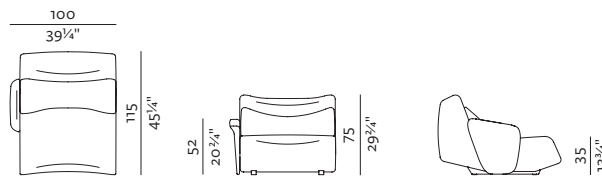

[sofa information website](#)

[armchair information website](#)

[pouf information website](#)

* ARMRESTS CAN BE SET ON LEFT, RIGHT OR BOTH SIDES OF THE SEAT.

SEAT S + BACKREST LOW
90 × 115, height 75 cm
35 3/4" × 45 1/4", height 29 3/4"

SEAT S + BACKREST LOW + ARMREST
100 × 115, height 75 cm
39 1/4" × 45 1/4", height 29 3/4"

SEAT S + BACKREST HIGH
90 × 115, height 90 cm
35 3/4" × 45 1/4", height 35 3/4"

SEAT S + BACKREST HIGH + ARMREST
100 × 115, height 90 cm
39 1/4" × 45 1/4", height 35 3/4"

SEAT M + BACKREST LOW
90 × 125, height 75 cm
35 3/4" × 49 1/4", height 29 3/4"

SEAT M LOW + BACKREST + ARMREST
100 × 125, height 75 cm
39 1/4" × 49 1/4", height 29 3/4"

SEAT M + BACKREST HIGH
90 × 125, height 90 cm
35 3/4" × 49 1/4", height 35 3/4"

SEAT XS L + BACKREST + ARMREST

85 × 160, height 75 cm
33 3/4" × 63", height 29 3/4"