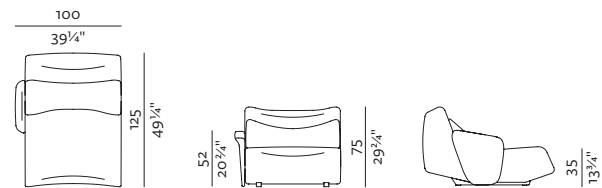

[sofa information website](#)

[armchair information website](#)

[pouf information website](#)

* ARMRESTS CAN BE SET ON LEFT, RIGHT OR BOTH SIDES OF THE SEAT.

SEAT S + BACKREST LOW
90 × 115, height 75 cm
35 3/4" × 45 1/4", height 29 3/4"

SEAT S + BACKREST LOW + ARMREST
100 × 115, height 75 cm
39 1/4" × 45 1/4", height 29 3/4"

SEAT S + BACKREST HIGH
90 × 115, height 90 cm
35 3/4" × 45 1/4", height 35 3/4"

SEAT S + BACKREST HIGH + ARMREST
100 × 115, height 90 cm
39 1/4" × 45 1/4", height 35 3/4"

SEAT M + BACKREST LOW
90 × 125, height 75 cm
35 3/4" × 49 1/4", height 29 3/4"

SEAT M LOW + BACKREST + ARMREST
100 × 125, height 75 cm
39 1/4" × 49 1/4", height 29 3/4"

SEAT M + BACKREST HIGH
90 × 125, height 90 cm
35 3/4" × 49 1/4", height 35 3/4"

SEAT M + BACKREST HIGH + ARMREST
100 × 125, height 90 cm
39 1/4" × 49 1/4", height 35 3/4"

SEAT L + BACKREST LOW
90 × 185, height 75 cm
35 3/4" × 72 3/4", height 29 3/4"

SEAT L + BACKREST LOW + ARMREST
100 × 185, height 75 cm
39 1/4" × 72 3/4", height 29 3/4"