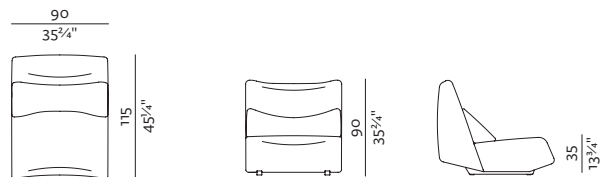

[sofa information website](#)

[armchair information website](#)

[pouf information website](#)

* ARMRESTS CAN BE SET ON LEFT, RIGHT OR BOTH SIDES OF THE SEAT.

SEAT S + BACKREST LOW
90 × 115, height 75 cm
35 3/4" × 45 1/4", height 29 3/4"

SEAT S + BACKREST LOW + ARMREST
100 × 115, height 75 cm
39 1/4" × 45 1/4", height 29 3/4"

SEAT S + BACKREST HIGH
90 × 115, height 90 cm
35 3/4" × 45 1/4", height 35 3/4"

SEAT S + BACKREST HIGH + ARMREST
100 × 115, height 90 cm
39 1/4" × 45 1/4", height 35 3/4"

SEAT M + BACKREST LOW
90 × 125, height 75 cm
35 3/4" × 49 1/4", height 29 3/4"

SEAT M LOW + BACKREST + ARMREST
100 × 125, height 75 cm
39 1/4" × 49 1/4", height 29 3/4"

SEAT M + BACKREST HIGH
90 × 125, height 90 cm
35 3/4" × 49 1/4", height 35 3/4"

SEAT XS L + BACKREST + ARMREST

85 × 160, height 75 cm
33 3/4" × 63", height 29 3/4"