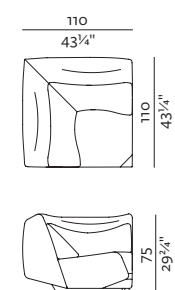

CORNER XS

110 × 110, height 75 cm
43 3/4" × 43 3/4", height 29 3/4"