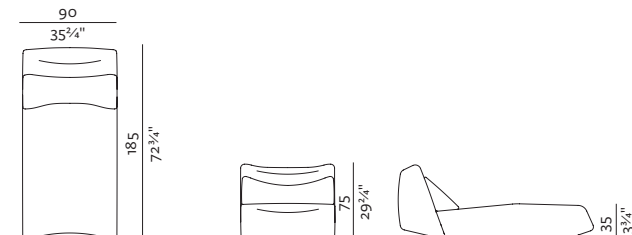

[sofa information website](#)

[armchair information website](#)

[pouf information website](#)

* ARMRESTS CAN BE SET ON LEFT, RIGHT OR BOTH SIDES OF THE SEAT.

SEAT S + BACKREST LOW
90 × 115, height 75 cm
35 3/4" × 45 1/4", height 29 3/4"

SEAT M + BACKREST LOW
90 × 125, height 75 cm
35 3/4" × 49 1/4", height 29 3/4"

SEAT M LOW + BACKREST + ARMREST
100 × 125, height 75 cm
39 1/4" × 49 1/4", height 29 3/4"

SEAT M + BACKREST HIGH
90 × 125, height 90 cm
35 3/4" × 49 1/4", height 35 3/4"

SEAT M + BACKREST HIGH + ARMREST
100 × 125, height 90 cm
39 1/4" × 49 1/4", height 35 3/4"

SEAT L + BACKREST LOW
90 × 185, height 75 cm
35 3/4" × 72 3/4", height 29 3/4"

SEAT L + BACKREST LOW + ARMREST
100 × 185, height 75 cm
39 1/4" × 72 3/4", height 29 3/4"

CORNER S LOW

115 × 115, height 75 cm
45 1/4" × 45 1/4", height 29 3/4"

CORNER M LOW

125 × 125, height 75 cm
49 1/4" × 49 1/4", height 29 3/4"

POUF

90 × 80, height 38 cm
35 3/4" × 31 3/4", height 13 3/4"

SEAT XS + BACKREST + ARMREST