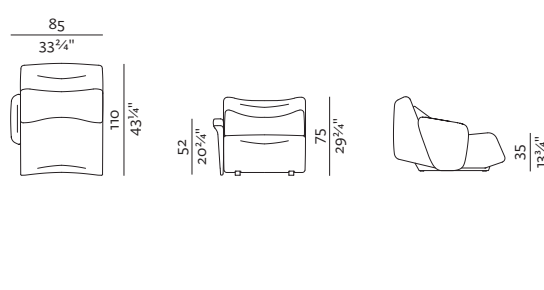

SEAT XS + BACKREST + ARMREST

85 × 110, height 75 cm
33 3/4" × 43 3/4", height 29 3/4"