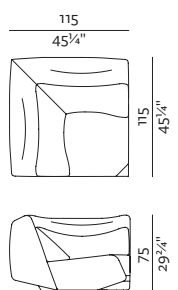

SEAT M + BACKREST HIGH + ARMREST
100 × 125, height 90 cm
39 1/4" × 49 1/4", height 35 3/4"

SEAT L + BACKREST LOW
90 × 185, height 75 cm
35 3/4" × 72 3/4", height 29 3/4"

SEAT L + BACKREST LOW + ARMREST
100 × 185, height 75 cm
39 1/4" × 72 3/4", height 29 3/4"

SPECIFICATIONS AND TECHNICAL DRAWING
ABSENT XS

SEAT L + BACKREST HIGH

90 × 185, height 90 cm
35 3/4" × 72 3/4", height 35 3/4"

SEAT L + BACKREST HIGH + ARMREST

100 × 185, height 90 cm
39 1/4" × 72 3/4", height 35 3/4"

CORNER S LOW

115 × 115, height 75 cm
45 1/4" × 45 1/4", height 29 3/4"

CORNER M LOW

125 × 125, height 75 cm
49 1/4" × 49 1/4", height 29 3/4"

POUF

90 × 80, height 38 cm
35 3/4" × 31 3/4", height 13 3/4"

SEAT XS + BACKREST + ARMREST

* ARMRESTS CAN BE SET ON LEFT, RIGHT OR BOTH SIDES OF THE SEAT.

SEAT XS + BACKREST

75 × 110, height 75 cm
29 3/4" × 43 3/4", height 29 3/4"

SEAT XS L + BACKREST

75 × 160, height 75 cm
29 3/4" × 63", height 29 3/4"