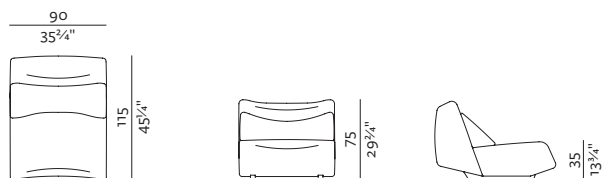

[sofa information website](#)

[armchair information website](#)

[pouf information website](#)

* ARMRESTS CAN BE SET ON LEFT, RIGHT OR BOTH SIDES OF THE SEAT.

SEAT S + BACKREST LOW
90 × 115, height 75 cm
35 3/4" × 45 1/4", height 29 3/4"

CORNER S LOW

115 × 115, height 75 cm
45 1/4" × 45 1/4", height 29 3/4"

CORNER M LOW

125 × 125, height 75 cm
49 1/4" × 49 1/4", height 29 3/4"

POUF

90 × 80, height 38 cm
35 3/4" × 31 3/4", height 13 3/4"

SEAT XS + BACKREST + ARMREST

* ARMRESTS CAN BE SET ON LEFT, RIGHT OR BOTH SIDES OF THE SEAT.

SEAT XS + BACKREST

75 × 110, height 75 cm
29 3/4" × 43 3/4", height 29 3/4"

SEAT XS L + BACKREST

75 × 160, height 75 cm
29 3/4" × 63", height 29 3/4"

SEAT XS L + BACKREST + ARMREST

85 × 160, height 75 cm
33 3/4" × 63", height 29 3/4"