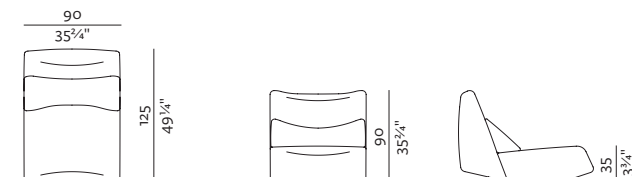

[sofa information website](#)

[armchair information website](#)

[pouf information website](#)

* ARMRESTS CAN BE SET ON LEFT, RIGHT OR BOTH SIDES OF THE SEAT.

SEAT S + BACKREST LOW
90 × 115, height 75 cm
35 3/4" × 45 1/4", height 29 3/4"

SEAT S + BACKREST LOW + ARMREST
100 × 115, height 75 cm
39 1/4" × 45 1/4", height 29 3/4"

SEAT S + BACKREST HIGH
90 × 115, height 90 cm
35 3/4" × 45 1/4", height 35 3/4"

SEAT S + BACKREST HIGH + ARMREST
100 × 115, height 90 cm
39 1/4" × 45 1/4", height 35 3/4"

SEAT M + BACKREST LOW
90 × 125, height 75 cm
35 3/4" × 49 1/4", height 29 3/4"

SEAT M LOW + BACKREST + ARMREST
100 × 125, height 75 cm
39 1/4" × 49 1/4", height 29 3/4"

SEAT M + BACKREST HIGH
90 × 125, height 90 cm
35 3/4" × 49 1/4", height 35 3/4"

SEAT M + BACKREST HIGH + ARMREST
100 × 125, height 90 cm
39 1/4" × 49 1/4", height 35 3/4"

SEAT L + BACKREST LOW
90 × 185, height 75 cm
35 3/4" × 72 3/4", height 29 3/4"

SEAT L + BACKREST LOW + ARMREST
100 × 185, height 75 cm
39 1/4" × 72 3/4", height 29 3/4"