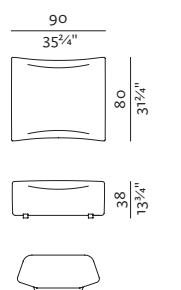

SPECIFICATIONS AND TECHNICAL DRAWING
ABSENT XS

SEAT L + BACKREST HIGH

90 × 185, height 90 cm
35 3/4" × 72 3/4", height 35 3/4"

SEAT L + BACKREST HIGH + ARMREST

100 × 185, height 90 cm
39 1/4" × 72 3/4", height 35 3/4"

CORNER S LOW

115 × 115, height 75 cm
45 1/4" × 45 1/4", height 29 3/4"

CORNER M LOW

125 × 125, height 75 cm
49 1/4" × 49 1/4", height 29 3/4"

POUF

90 × 80, height 38 cm
35 3/4" × 31 3/4", height 13 3/4"

SEAT XS + BACKREST + ARMREST

* ARMRESTS CAN BE SET ON LEFT, RIGHT OR BOTH SIDES OF THE SEAT.

SEAT XS + BACKREST

75 × 110, height 75 cm
29 3/4" × 43 3/4", height 29 3/4"

SEAT XS L + BACKREST

75 × 160, height 75 cm
29 3/4" × 63", height 29 3/4"

SEAT XS L + BACKREST + ARMREST

85 × 160, height 75 cm
33 3/4" × 63", height 29 3/4"