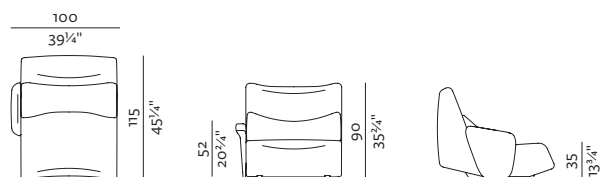

[sofa information website](#)

[armchair information website](#)

[pouf information website](#)

* ARMRESTS CAN BE SET ON LEFT, RIGHT OR BOTH SIDES OF THE SEAT.

SEAT S + BACKREST LOW
90 × 115, height 75 cm
35 3/4" × 45 1/4", height 29 3/4"

SEAT S + BACKREST LOW + ARMREST
100 × 115, height 75 cm
39 1/4" × 45 1/4", height 29 3/4"

SEAT S + BACKREST HIGH
90 × 115, height 90 cm
35 3/4" × 45 1/4", height 35 3/4"

SEAT S + BACKREST HIGH + ARMREST
100 × 115, height 90 cm
39 1/4" × 45 1/4", height 35 3/4"

SEAT M + BACKREST LOW
90 × 125, height 75 cm
35 3/4" × 49 1/4", height 29 3/4"

SEAT M LOW + BACKREST + ARMREST
100 × 125, height 75 cm
39 1/4" × 49 1/4", height 29 3/4"

SEAT M + BACKREST HIGH
90 × 125, height 90 cm
35 3/4" × 49 1/4", height 35 3/4"

SEAT XS L + BACKREST + ARMREST

85 × 160, height 75 cm
33 3/4" × 63", height 29 3/4"