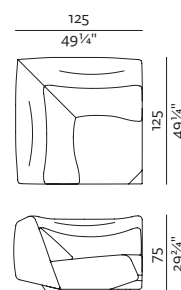

SEAT M + BACKREST HIGH + ARMREST
100 × 125, height 90 cm
39 1/4" × 49 1/4", height 35 3/4"

SEAT L + BACKREST LOW
90 × 185, height 75 cm
35 3/4" × 72 3/4", height 29 3/4"

SEAT L + BACKREST LOW + ARMREST
100 × 185, height 75 cm
39 1/4" × 72 3/4", height 29 3/4"

SPECIFICATIONS AND TECHNICAL DRAWING
ABSENT XS

SEAT L + BACKREST HIGH

90 × 185, height 90 cm
35 3/4" × 72 3/4", height 35 3/4"

SEAT L + BACKREST HIGH + ARMREST

100 × 185, height 90 cm
39 1/4" × 72 3/4", height 35 3/4"

CORNER S LOW

115 × 115, height 75 cm
45 1/4" × 45 1/4", height 29 3/4"

CORNER M LOW

125 × 125, height 75 cm
49 1/4" × 49 1/4", height 29 3/4"

POUF

90 × 80, height 38 cm
35 3/4" × 31 3/4", height 13 3/4"

SEAT XS + BACKREST + ARMREST

* ARMRESTS CAN BE SET ON LEFT, RIGHT OR BOTH SIDES OF THE SEAT.

SEAT XS + BACKREST

75 × 110, height 75 cm
29 3/4" × 43 3/4", height 29 3/4"

SEAT XS L + BACKREST

75 × 160, height 75 cm
29 3/4" × 63", height 29 3/4"