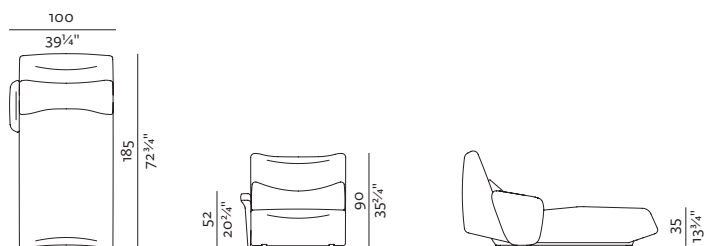

SEAT M + BACKREST HIGH + ARMREST
100 × 125, height 90 cm
39 1/4" × 49 1/4", height 35 3/4"

SEAT L + BACKREST LOW
90 × 185, height 75 cm
35 3/4" × 72 3/4", height 29 3/4"

SEAT L + BACKREST LOW + ARMREST
100 × 185, height 75 cm
39 1/4" × 72 3/4", height 29 3/4"

SPECIFICATIONS AND TECHNICAL DRAWING
ABSENT XS

SEAT L + BACKREST HIGH

90 × 185, height 90 cm
35 3/4" × 72 3/4", height 35 3/4"

SEAT L + BACKREST HIGH + ARMREST

100 × 185, height 90 cm
39 1/4" × 72 3/4", height 35 3/4"

CORNER S LOW

115 × 115, height 75 cm
45 1/4" × 45 1/4", height 29 3/4"

CORNER M LOW

125 × 125, height 75 cm
49 1/4" × 49 1/4", height 29 3/4"

POUF

90 × 80, height 38 cm
35 3/4" × 31 3/4", height 13 3/4"

SEAT XS + BACKREST + ARMREST

* ARMRESTS CAN BE SET ON LEFT, RIGHT OR BOTH SIDES OF THE SEAT.

SEAT XS + BACKREST

75 × 110, height 75 cm
29 3/4" × 43 3/4", height 29 3/4"

SEAT XS L + BACKREST

75 × 160, height 75 cm
29 3/4" × 63", height 29 3/4"