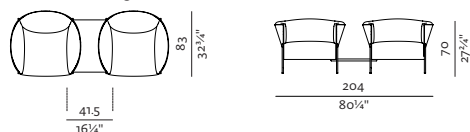

[armchair information website](#)

ARMCHAIR

91 × 83, height 70 cm
35 3/4" × 32 3/4", height 27 3/4"

CONNECTING TABLE

68 × 62, height 2 cm
26 3/4" × 24 3/4", height 3/4"

LINEAR CONNECTION

204 × 83, height 70 cm
80 1/4" × 32 3/4", height 27 3/4"

CORNER CONNECTION

198 × 198, height 70 cm
78" × 78", height 27 3/4"

[sofa information website](#)

2SEATER SOFA

163 × 83, height 70 cm
64 1/4" × 32 3/4", height 27 3/4"

2.5SEATER SOFA

204 × 83, height 70 cm
80 1/4" × 32 3/4", height 27 3/4"

LINEAR CONNECTION

1 × ARMCHAIR + 1 × CONNECTING TABLE + 1 × 2.5SEATER

316 × 83, height 70 cm
124 3/4" × 32 3/4", height 27 3/4"

LINEAR CONNECTION

2 × 2.5SEATER + 1 × CONNECTING TABLE

429 × 83, height 70 cm
124 3/4" × 32 3/4", height 27 3/4"