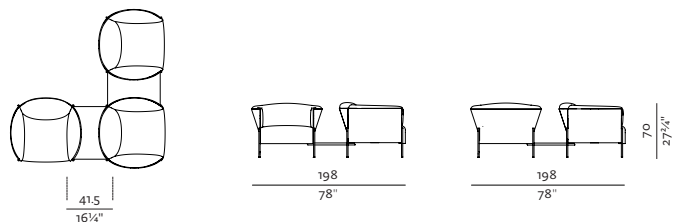

[armchair information website](#)

ARMCHAIR

91 × 83, height 70 cm
35 3/4" × 32 3/4", height 27 3/4"

CONNECTING TABLE

68 × 62, height 2 cm
26 3/4" × 24 3/4", height 3/4"

LINEAR CONNECTION

204 × 83, height 70 cm
80 1/4" × 32 3/4", height 27 3/4"

CORNER CONNECTION

198 × 198, height 70 cm
78" × 78", height 27 3/4"

[sofa information website](#)

2SEATER SOFA

163 × 83, height 70 cm
64 1/4" × 32 3/4", height 27 3/4"

2.5SEATER SOFA

204 × 83, height 70 cm
80 1/4" × 32 3/4", height 27 3/4"

LINEAR CONNECTION

1 × ARMCHAIR + 1 × CONNECTING TABLE + 1 × 2.5SEATER

316 × 83, height 70 cm
124 3/4" × 32 3/4", height 27 3/4"

LINEAR CONNECTION

2 × 2.5SEATER + 1 × CONNECTING TABLE

429 × 83, height 70 cm
124 3/4" × 32 3/4", height 27 3/4"