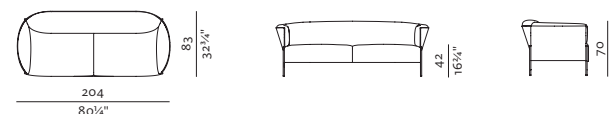

[armchair information website](#)

ARMCHAIR

91 × 83, height 70 cm
35 3/4" × 32 3/4", height 27 3/4"

CONNECTING TABLE

68 × 62, height 2 cm
26 3/4" × 24 3/4", height 3/4"

LINEAR CONNECTION

204 × 83, height 70 cm
80 1/4" × 32 3/4", height 27 3/4"

CORNER CONNECTION

198 × 198, height 70 cm
78" × 78", height 27 3/4"

[sofa information website](#)

2SEATER SOFA

163 × 83, height 70 cm
64 1/4" × 32 3/4", height 27 3/4"

2.5SEATER SOFA

204 × 83, height 70 cm
80 1/4" × 32 3/4", height 27 3/4"

LINEAR CONNECTION

1 × ARMCHAIR + 1 × CONNECTING TABLE + 1 × 2.5SEATER

316 × 83, height 70 cm
124 3/4" × 32 3/4", height 27 3/4"

LINEAR CONNECTION

2 × 2.5SEATER + 1 × CONNECTING TABLE

429 × 83, height 70 cm
124 3/4" × 32 3/4", height 27 3/4"