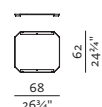

[armchair information website](#)

ARMCHAIR

91 × 83, height 70 cm
35 3/4" × 32 3/4", height 27 3/4"

CONNECTING TABLE

68 × 62, height 2 cm
26 3/4" × 24 3/4", height 3/4"

LINEAR CONNECTION

204 × 83, height 70 cm
80 1/4" × 32 3/4", height 27 3/4"

CORNER CONNECTION

198 × 198, height 70 cm
78" × 78", height 27 3/4"

[sofa information website](#)

2SEATER SOFA

163 × 83, height 70 cm
64 1/4" × 32 3/4", height 27 3/4"

2.5SEATER SOFA

204 × 83, height 70 cm
80 1/4" × 32 3/4", height 27 3/4"

LINEAR CONNECTION

1 × ARMCHAIR + 1 × CONNECTING TABLE + 1 × 2.5SEATER

316 × 83, height 70 cm
124 3/4" × 32 3/4", height 27 3/4"

LINEAR CONNECTION

2 × 2.5SEATER + 1 × CONNECTING TABLE

429 × 83, height 70 cm
124 3/4" × 32 3/4", height 27 3/4"