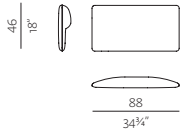

[armchair information website](#)

[sofa information website](#)

ARMRESTS

A01

SOFT ARMREST

w 5" x d 32 1/4" / 34 3/4" x h 18"
w 13 x d 82/88 x h 46 cm

A02

STRAIGHT ARMREST

w 3 1/2" x d 32 1/4" / 34 3/4" x h 18"
w 8 x d 82/88 x h 46 cm

A03

DIAGONAL ARMREST

w 3 1/2" x d 32 1/4" / 34 3/4" x h 21 1/4"
w 8 x d 82/88 x h 54 cm

LEGS

B01

THIN METAL LEGS

w 7" x d 7" x h 7 3/4" (total 9")
w 18 x d 18 x h 19 (total 23) cm

w 32 1/4" x d 32 1/4"
w 82 x d 82/86 x h 78 cm

2 2.5SEATER

w 65 1/4" x d 32 1/4" / 34 3/4" x 30 3/4"
w 167 x d 89/92 x h 78 cm

3 3SEATER

w 81" x d 32 1/4" / 34 3/4" x h 30 3/4"
w 206 x d 89/92 x h 78 cm

4 3.5SEATER

w 96 1/4" x d 32 1/4" / 34 3/4" x h 30 3/4"
w 245 x d 89/92 x h 78 cm

5 2.5SEATER + CHAISE LONGUE

w 96 1/4" x d 59 1/4" / 61" x h 30 3/4"
w 245 x d 152/155 x h 78 cm

NOTE

- STRIPES FOR ARMREST A01 ARE AVAILABLE IN FOLLOWING COLOURS: