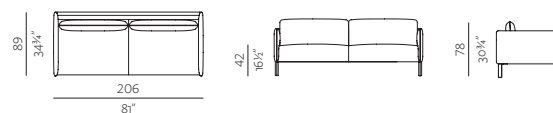

w 3 1/2" x d 32 1/4" / 34 3/4" x h 18"
w 8 x d 82/88 x h 46 cm

A03

DIAGONAL ARMREST

w 3 1/2" x d 32 1/4" / 34 3/4" x h 21 1/4"
w 8 x d 82/88 x h 54 cm

LEGS

B01

THIN METAL LEGS

w 7" x d 7" x h 7 3/4" (total 9")
w 18 x d 18 x h 19 (total 23) cm

B02

WOODEN LEGS

w 1 1/4" x d 1 3/4" x h 7 3/4"
w 4 x d 4,5 x h 19 cm

B03 RECESSED METAL LEGS /

B04 RECESSED WOODEN LEGS

d ø 1 3/4" x h 7 3/4"
d ø 4 x h 19 cm

COMPOSITIONS

1 ARMCHAIR

w 32 1/4" x d 32 1/4"
w 82 x d 82/86 x h 78 cm

2 2.5SEATER

w 65 1/4" x d 32 1/4" / 34 3/4" x 30 3/4"
w 167 x d 89/92 x h 78 cm

3 3SEATER

w 81" x d 32 1/4" / 34 3/4" x h 30 3/4"
w 206 x d 89/92 x h 78 cm

4 3.5SEATER

w 96 1/4" x d 32 1/4" / 34 3/4" x h 30 3/4"
w 245 x d 89/92 x h 78 cm

5 2.5SEATER + CHAISE LONGUE

w 96 1/4" x d 59 1/4" / 61" x h 30 3/4"
w 245 x d 152/155 x h 78 cm

NOTE

- STRIPES FOR ARMREST A01 ARE AVAILABLE IN FOLLOWING COLOURS: