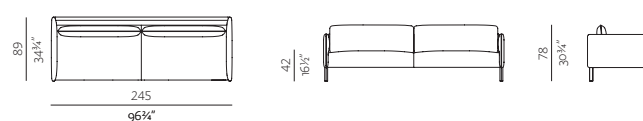

w 3 1/2" x d 32 1/4" / 34 3/4" x h 18"
w 8 x d 82/88 x h 46 cm

A03

DIAGONAL ARMREST

w 3 1/2" x d 32 1/4" / 34 3/4" x h 21 1/4"
w 8 x d 82/88 x h 54 cm

LEGS

B01

THIN METAL LEGS

w 7" x d 7" x h 7 3/4" (total 9")
w 18 x d 18 x h 19 (total 23) cm

B02

WOODEN LEGS

w 1 1/4" x d 1 3/4" x h 7 3/4"
w 4 x d 4,5 x h 19 cm

B03 RECESSED METAL LEGS /

B04 RECESSED WOODEN LEGS

d ø 1 3/4" x h 7 3/4"
d ø 4 x h 19 cm

COMPOSITIONS

1 ARMCHAIR

w 32 1/4" x d 32 1/4"
w 82 x d 82/86 x h 78 cm

2 2.5SEATER

w 65 1/4" x d 32 1/4" / 34 3/4" x 30 3/4"
w 167 x d 89/92 x h 78 cm

3 3SEATER

w 81" x d 32 1/4" / 34 3/4" x h 30 3/4"
w 206 x d 89/92 x h 78 cm

4 3.5SEATER

w 96 1/4" x d 32 1/4" / 34 3/4" x h 30 3/4"
w 245 x d 89/92 x h 78 cm

5 2.5SEATER + CHAISE LONGUE

w 96 1/4" x d 59 1/4" / 61" x h 30 3/4"
w 245 x d 152/155 x h 78 cm

NOTE

- STRIPES FOR ARMREST A01 ARE AVAILABLE IN FOLLOWING COLOURS: