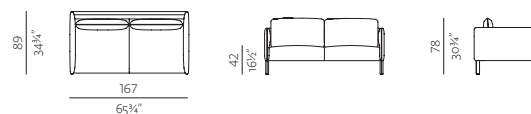

w 3 1/2" x d 32 1/4" / 34 3/4" x h 18"
w 8 x d 82/88 x h 46 cm

A03

DIAGONAL ARMREST

w 3 1/2" x d 32 1/4" / 34 3/4" x h 21 1/4"
w 8 x d 82/88 x h 54 cm

LEGS

B01

THIN METAL LEGS

w 7" x d 7" x h 7 3/4" (total 9")
w 18 x d 18 x h 19 (total 23) cm

B02

WOODEN LEGS

w 1 1/4" x d 1 3/4" x h 7 3/4"
w 4 x d 4,5 x h 19 cm

B03 RECESSED METAL LEGS /

B04 RECESSED WOODEN LEGS

d ø 1 3/4" x h 7 3/4"
d ø 4 x h 19 cm

COMPOSITIONS

1 ARMCHAIR

w 32 1/4" x d 32 1/4"
w 82 x d 82/86 x h 78 cm

2 2.5SEATER

w 65 1/4" x d 32 1/4" / 34 3/4" x 30 3/4"
w 167 x d 89/92 x h 78 cm

3 3SEATER

w 81" x d 32 1/4" / 34 3/4" x h 30 3/4"
w 206 x d 89/92 x h 78 cm

4 3.5SEATER

w 96 1/4" x d 32 1/4" / 34 3/4" x h 30 3/4"
w 245 x d 89/92 x h 78 cm

5 2.5SEATER + CHAISE LONGUE

w 96 1/4" x d 59 1/4" / 61" x h 30 3/4"
w 245 x d 152/155 x h 78 cm

NOTE

- STRIPES FOR ARMREST A01 ARE AVAILABLE IN FOLLOWING COLOURS: