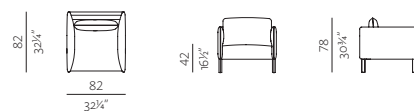

w 3 1/2" x d 32 1/4" / 34 3/4" x h 18"
w 8 x d 82/88 x h 46 cm

A03

DIAGONAL ARMREST

w 3 1/2" x d 32 1/4" / 34 3/4" x h 21 1/4"
w 8 x d 82/88 x h 54 cm

LEGS

B01

THIN METAL LEGS

w 7" x d 7" x h 7 3/4" (total 9")
w 18 x d 18 x h 19 (total 23) cm

B02

WOODEN LEGS

w 1 1/4" x d 1 3/4" x h 7 3/4"
w 4 x d 4,5 x h 19 cm

B03 RECESSED METAL LEGS /

B04 RECESSED WOODEN LEGS

d ø 1 3/4" x h 7 3/4"
d ø 4 x h 19 cm

COMPOSITIONS

1 ARMCHAIR

w 32 1/4" x d 32 1/4"
w 82 x d 82/86 x h 78 cm

2 2.5SEATER

w 65 1/4" x d 32 1/4" / 34 3/4" x 30 3/4"
w 167 x d 89/92 x h 78 cm

3 3SEATER

w 81" x d 32 1/4" / 34 3/4" x h 30 3/4"
w 206 x d 89/92 x h 78 cm

4 3.5SEATER

w 96 1/4" x d 32 1/4" / 34 3/4" x h 30 3/4"
w 245 x d 89/92 x h 78 cm

5 2.5SEATER + CHAISE LONGUE

w 96 1/4" x d 59 1/4" / 61" x h 30 3/4"
w 245 x d 152/155 x h 78 cm

NOTE

- STRIPES FOR ARMREST A01 ARE AVAILABLE IN FOLLOWING COLOURS: