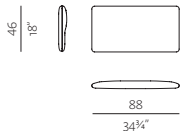

[armchair information website](#)

[sofa information website](#)

ARMRESTS

A01

SOFT ARMREST

w 5" x d 32 1/4" / 34 3/4" x h 18"
w 13 x d 82/88 x h 46 cm

A02

STRAIGHT ARMREST

w 3 1/2" x d 32 1/4" / 34 3/4" x h 18"
w 8 x d 82/88 x h 46 cm

A03

DIAGONAL ARMREST

w 3 1/2" x d 32 1/4" / 34 3/4" x h 21 1/4"
w 8 x d 82/88 x h 54 cm

LEGS

B01

THIN METAL LEGS

w 7" x d 7" x h 7 3/4" (total 9")
w 18 x d 18 x h 19 (total 23) cm

w 32 1/4" x d 32 1/4"
w 82 x d 82/86 x h 78 cm

2 2.5SEATER

w 65 1/4" x d 32 1/4" / 34 3/4" x 30 3/4"
w 167 x d 89/92 x h 78 cm

3 3SEATER

w 81" x d 32 1/4" / 34 3/4" x h 30 3/4"
w 206 x d 89/92 x h 78 cm

4 3.5SEATER

w 96 1/4" x d 32 1/4" / 34 3/4" x h 30 3/4"
w 245 x d 89/92 x h 78 cm

5 2.5SEATER + CHAISE LONGUE

w 96 1/4" x d 59 1/4" / 61" x h 30 3/4"
w 245 x d 152/155 x h 78 cm

NOTE

- STRIPES FOR ARMREST A01 ARE AVAILABLE IN FOLLOWING COLOURS: