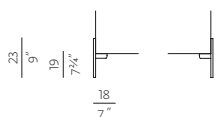

[armchair information website](#)

[sofa information website](#)

ARMRESTS

A01

SOFT ARMREST

w 5" x d 32 1/4" / 34 3/4" x h 18"
w 13 x d 82/88 x h 46 cm

A02

STRAIGHT ARMREST

w 3 1/2" x d 32 1/4" / 34 3/4" x h 18"
w 8 x d 82/88 x h 46 cm

A03

DIAGONAL ARMREST

w 3 1/2" x d 32 1/4" / 34 3/4" x h 21 1/4"
w 8 x d 82/88 x h 54 cm

LEGS

B01

THIN METAL LEGS

w 7" x d 7" x h 7 3/4" (total 9")
w 18 x d 18 x h 19 (total 23) cm

w 32 1/4" x d 32 1/4"
w 82 x d 82/86 x h 78 cm

2 2.5SEATER

w 65 1/4" x d 32 1/4" / 34 3/4" x 30 3/4"
w 167 x d 89/92 x h 78 cm

3 3SEATER

w 81" x d 32 1/4" / 34 3/4" x h 30 3/4"
w 206 x d 89/92 x h 78 cm

4 3.5SEATER