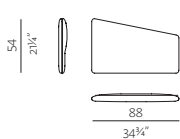

[armchair information website](#)

[sofa information website](#)

ARMRESTS

A01

SOFT ARMREST

w 5" x d 32 1/4" / 34 3/4" x h 18"
w 13 x d 82/88 x h 46 cm

A02

STRAIGHT ARMREST

w 3 1/2" x d 32 1/4" / 34 3/4" x h 18"
w 8 x d 82/88 x h 46 cm

A03

DIAGONAL ARMREST

w 3 1/2" x d 32 1/4" / 34 3/4" x h 21 1/4"
w 8 x d 82/88 x h 54 cm

LEGS

B01

THIN METAL LEGS

w 7" x d 7" x h 7 3/4" (total 9")
w 18 x d 18 x h 19 (total 23) cm

w 32 1/4" x d 32 1/4"
w 82 x d 82/86 x h 78 cm

2 2.5SEATER

w 65 1/4" x d 32 1/4" / 34 3/4" x 30 3/4"
w 167 x d 89/92 x h 78 cm

3 3SEATER

w 81" x d 32 1/4" / 34 3/4" x h 30 3/4"
w 206 x d 89/92 x h 78 cm

4 3.5SEATER

w 96 1/4" x d 32 1/4" / 34 3/4" x h 30 3/4"
w 245 x d 89/92 x h 78 cm

5 2.5SEATER + CHAISE LONGUE

w 96 1/4" x d 59 1/4" / 61" x h 30 3/4"
w 245 x d 152/155 x h 78 cm

NOTE

- STRIPES FOR ARMREST A01 ARE AVAILABLE IN FOLLOWING COLOURS: