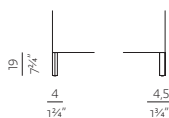

B02

WOODEN LEGS

w 1 1/4" x d 1 3/4" x h 7 3/4"
w 4 x d 4,5 x h 19 cm

B03 RECESSED METAL LEGS /

B04 RECESSED WOODEN LEGS

d ø 1 3/4" x h 7 3/4"
d ø 4 x h 19 cm