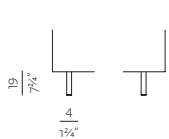

w 3 1/2" x d 32 1/4" / 34 3/4" x h 18"
w 8 x d 82/88 x h 46 cm

A03

DIAGONAL ARMREST

w 3 1/2" x d 32 1/4" / 34 3/4" x h 21 1/4"
w 8 x d 82/88 x h 54 cm

LEGS

B01

THIN METAL LEGS

w 7" x d 7" x h 7 3/4" (total 9")
w 18 x d 18 x h 19 (total 23) cm

B02

WOODEN LEGS

w 1 1/4" x d 1 3/4" x h 7 3/4"
w 4 x d 4,5 x h 19 cm

B03 RECESSED METAL LEGS /

B04 RECESSED WOODEN LEGS

d ø 1 3/4" x h 7 3/4"
d ø 4 x h 19 cm

COMPOSITIONS

1 ARMCHAIR

w 32 1/4" x d 32 1/4"
w 82 x d 82/86 x h 78 cm

2 2.5SEATER

w 65 1/4" x d 32 1/4" / 34 3/4" x 30 3/4"
w 167 x d 89/92 x h 78 cm

3 3SEATER

w 81" x d 32 1/4" / 34 3/4" x h 30 3/4"
w 206 x d 89/92 x h 78 cm

4 3.5SEATER