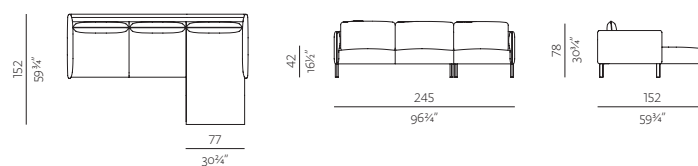

w 3 1/2" x d 32 1/4" / 34 3/4" x h 18"
w 8 x d 82/88 x h 46 cm

A03

DIAGONAL ARMREST

w 3 1/2" x d 32 1/4" / 34 3/4" x h 21 1/4"
w 8 x d 82/88 x h 54 cm

LEGS

B01

THIN METAL LEGS

w 7" x d 7" x h 7 3/4" (total 9")
w 18 x d 18 x h 19 (total 23) cm

B02

WOODEN LEGS

w 1 1/4" x d 1 3/4" x h 7 3/4"
w 4 x d 4,5 x h 19 cm

B03 RECESSED METAL LEGS /

B04 RECESSED WOODEN LEGS

d ø 1 3/4" x h 7 3/4"
d ø 4 x h 19 cm

COMPOSITIONS

1 ARMCHAIR

w 32 1/4" x d 32 1/4"
w 82 x d 82/86 x h 78 cm

2 2.5SEATER

w 65 1/4" x d 32 1/4" / 34 3/4" x 30 3/4"
w 167 x d 89/92 x h 78 cm

3 3SEATER

w 81" x d 32 1/4" / 34 3/4" x h 30 3/4"
w 206 x d 89/92 x h 78 cm

4 3.5SEATER

w 96 1/4" x d 32 1/4" / 34 3/4" x h 30 3/4"
w 245 x d 89/92 x h 78 cm

5 2.5SEATER + CHAISE LONGUE

w 96 1/4" x d 59 1/4" / 61" x h 30 3/4"
w 245 x d 152/155 x h 78 cm

NOTE

- STRIPES FOR ARMREST A01 ARE AVAILABLE IN FOLLOWING COLOURS: