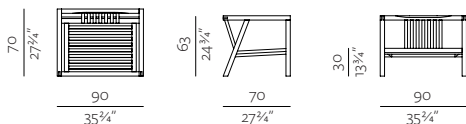

[armchair information website](#)

[low table & bench information website](#)

ARMCHAIR

w 35 3/4" x d 27 3/4" x h 24 3/4"
w 90 x d 70 x h 63 cm

2SEATER

w 70 3/4" x d 27 3/4" x h 24 3/4"
w 180 x d 70 x h 63 cm

3SEATER

w 102 1/4" x d 35 3/4" x h 24 3/4"
w 260 x d 90 x h 63 cm

SUNLOUNGER

w 82 3/4" x d 36 1/4" x h 25 1/4"
w 210 x d 92 x h 64 cm

LOW TABLE

w 21 1/4" x d 21 1/4" x h 11 3/4"
w 54 x d 54 x h 30 cm

BENCH

w 70 3/4" x d 21 1/4" x h 11 3/4"
w 108 x d 54 x h 30 cm