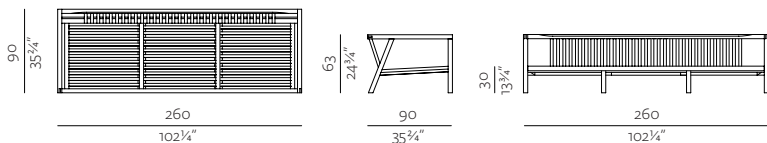

[armchair information website](#)

[low table & bench information website](#)

ARMCHAIR

w 35 3/4" x d 27 3/4" x h 24 3/4"
w 90 x d 70 x h 63 cm

2SEATER

w 70 3/4" x d 27 3/4" x h 24 3/4"
w 180 x d 70 x h 63 cm

3SEATER

w 102 1/4" x d 35 3/4" x h 24 3/4"
w 260 x d 90 x h 63 cm

SUNLOUNGER

w 82 3/4" x d 36 1/4" x h 25 1/4"
w 210 x d 92 x h 64 cm

LOW TABLE

w 21 1/4" x d 21 1/4" x h 11 3/4"
w 54 x d 54 x h 30 cm

BENCH

w 70 3/4" x d 21 1/4" x h 11 3/4"
w 108 x d 54 x h 30 cm