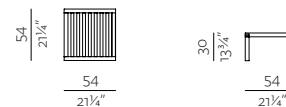

[armchair information website](#)

[low table & bench information website](#)

ARMCHAIR

w 35 3/4" x d 27 3/4" x h 24 3/4"
w 90 x d 70 x h 63 cm

2SEATER

w 70 3/4" x d 27 3/4" x h 24 3/4"
w 180 x d 70 x h 63 cm

3SEATER

w 102 1/4" x d 35 3/4" x h 24 3/4"
w 260 x d 90 x h 63 cm

SUNLOUNGER

w 82 3/4" x d 36 1/4" x h 25 1/4"
w 210 x d 92 x h 64 cm

LOW TABLE

w 21 1/4" x d 21 1/4" x h 11 3/4"
w 54 x d 54 x h 30 cm

BENCH

w 70 3/4" x d 21 1/4" x h 11 3/4"
w 108 x d 54 x h 30 cm