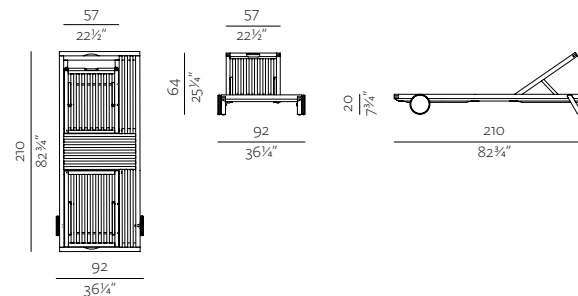

[armchair information website](#)

[low table & bench information website](#)

ARMCHAIR

w 35 3/4" x d 27 3/4" x h 24 3/4"
w 90 x d 70 x h 63 cm

2SEATER

w 70 3/4" x d 27 3/4" x h 24 3/4"
w 180 x d 70 x h 63 cm

3SEATER

w 102 1/4" x d 35 3/4" x h 24 3/4"
w 260 x d 90 x h 63 cm

SUNLOUNGER

w 82 3/4" x d 36 1/4" x h 25 1/4"
w 210 x d 92 x h 64 cm

LOW TABLE

w 21 1/4" x d 21 1/4" x h 11 3/4"
w 54 x d 54 x h 30 cm

BENCH

w 70 3/4" x d 21 1/4" x h 11 3/4"
w 108 x d 54 x h 30 cm