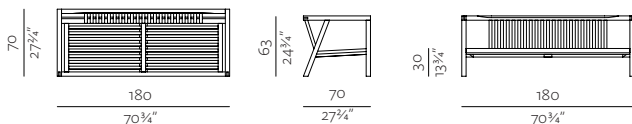

[armchair information website](#)

[low table & bench information website](#)

ARMCHAIR

w 35 3/4" x d 27 3/4" x h 24 3/4"
w 90 x d 70 x h 63 cm

2SEATER

w 70 3/4" x d 27 3/4" x h 24 3/4"
w 180 x d 70 x h 63 cm

3SEATER

w 102 1/4" x d 35 3/4" x h 24 3/4"
w 260 x d 90 x h 63 cm

SUNLOUNGER

w 82 3/4" x d 36 1/4" x h 25 1/4"
w 210 x d 92 x h 64 cm

LOW TABLE

w 21 1/4" x d 21 1/4" x h 11 3/4"
w 54 x d 54 x h 30 cm

BENCH

w 70 3/4" x d 21 1/4" x h 11 3/4"
w 108 x d 54 x h 30 cm