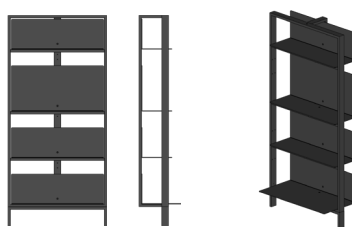

# Shtef shelving system

by **3LHD, GRUPA**

The basic structural module is a square that is applied on the wall as a visually autonomous object. However, to make the system adaptable to various ambiances and intended purposes, several modules with different proportions have been developed as well as freestanding variants. L-cross-section shelves are inserted in the structural module; they come in 5 different formats and can be used together with the rear part mounted upward or downward. **Shtef** shelf is made out of aluminium to achieve lightwightness.

JENS F.

VISUALISATIONS

**COMPOSITION 01**  
dimensions 114,5 × 114,5 × 19,5 cm

**COMPOSITION 02**  
dimensions 114,5 × 114,5 × 29 cm

**COMPOSITION 03**  
dimensions 114,5 × 114,5 × 38 cm

**COMPOSITION 04**  
dimensions 126 × 59 × 19,5 cm

**COMPOSITION 05**  
dimensions 126 × 59 × 29 cm

**COMPOSITION 06**  
dimensions 126 × 75 × 38 cm

**COMPOSITION 08**  
dimensions 114,5 × 60 × 38 cm

**COMPOSITION 09**  
dimensions 114,5 × 60 × 19,5cm

**COMPOSITION 07**  
dimensions 114,5 × 60 × 38 cm

VISUALISATIONS

**COMPOSITION 10**  
dimensions 114,5 × 170 × 38 cm

**COMPOSITION 11**  
dimensions 59 × 181,5 × 38 cm

**COMPOSITION 12**  
dimensions 228,5 × 71,5 × 38 cm

**COMPOSITION 13**  
dimensions 60 × 240,5 × 38 cm