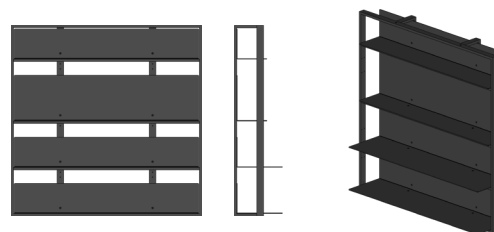

# Shtef shelving system

by **3LHD, GRUPA**

The basic structural module is a square that is applied on the wall as a visually autonomous object. However, to make the system adaptable to various ambiances and intended purposes, several modules with different proportions have been developed as well as freestanding variants. L-cross-section shelves are inserted in the structural module; they come in 5 different formats and can be used together with the rear part mounted upward or downward. **Shtef** shelf is made out of aluminium to achieve lightwightness.

JENS F.

VISUALISATIONS

**COMPOSITION 01**  
dimensions 114,5 × 114,5 × 19,5 cm

**COMPOSITION 02**  
dimensions 114,5 × 114,5 × 29 cm

**COMPOSITION 03**  
dimensions 114,5 × 114,5 × 38 cm

**COMPOSITION 04**  
dimensions 126 × 59 × 19,5 cm

**COMPOSITION 05**  
dimensions 126 × 59 × 29 cm

**COMPOSITION 06**  
dimensions 126 × 75 × 38 cm

**COMPOSITION 08**  
dimensions 114,5 × 60 × 38 cm

**COMPOSITION 09**  
dimensions 114,5 × 60 × 19,5cm

**COMPOSITION 07**  
dimensions 114,5 × 60 × 38 cm

VISUALISATIONS

**COMPOSITION 10**  
dimensions 114,5 × 170 × 38 cm

**COMPOSITION 11**  
dimensions 59 × 181,5 × 38 cm

**COMPOSITION 12**  
dimensions 228,5 × 71,5 × 38 cm

**COMPOSITION 13**  
dimensions 60 × 240,5 × 38 cm