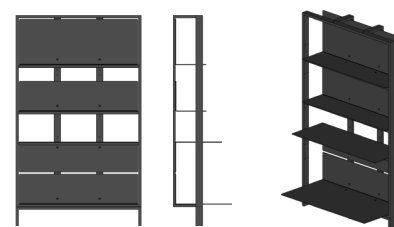

# Shtef shelving system

by **3LHD, GRUPA**

The basic structural module is a square that is applied on the wall as a visually autonomous object. However, to make the system adaptable to various ambiances and intended purposes, several modules with different proportions have been developed as well as freestanding variants. L-cross-section shelves are inserted in the structural module; they come in 5 different formats and can be used together with the rear part mounted upward or downward. **Shtef** shelf is made out of aluminium to achieve lightwightness.

JENS F.

VISUALISATIONS

**COMPOSITION 01**  
dimensions 114,5 × 114,5 × 19,5 cm

**COMPOSITION 02**  
dimensions 114,5 × 114,5 × 29 cm

**COMPOSITION 03**  
dimensions 114,5 × 114,5 × 38 cm

**COMPOSITION 04**  
dimensions 126 × 59 × 19,5 cm

**COMPOSITION 05**  
dimensions 126 × 59 × 29 cm

**COMPOSITION 06**  
dimensions 126 × 75 × 38 cm

**COMPOSITION 08**  
dimensions 114,5 × 60 × 38 cm

**COMPOSITION 09**  
dimensions 114,5 × 60 × 19,5cm

**COMPOSITION 07**  
dimensions 114,5 × 60 × 38 cm

VISUALISATIONS

**COMPOSITION 10**  
dimensions 114,5 × 170 × 38 cm

**COMPOSITION 11**  
dimensions 59 × 181,5 × 38 cm

**COMPOSITION 12**  
dimensions 228,5 × 71,5 × 38 cm

**COMPOSITION 13**  
dimensions 60 × 240,5 × 38 cm