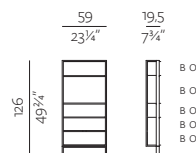

COMPOSITION 04
w 23 1/4" x d 49 3/4" x h 7 3/4"
w 59 x h 126 x d 19,5 cm

- 1 x FRAME 02
- 3 x SHELF SUPPORT B
- 4 x SHELF B 01
- 1 x SHELF B 03
- 1 x LEGS B