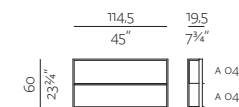

**COMPOSITION 06**  
w 29 3/4" x d 49 3/4" x h 15"  
w 75 x h 126 x d 38 cm

- 1 x FRAME 06
- 3 x SHELF SUPPORT C
- 1 x SHELF C 01
- 1 x SHELF C 03
- 2 x SHELF C 04
- 1 x LEGS B

**COMPOSITION 07**  
w 45" x d 23 3/4" x h 15"  
w 114,5 x h 60 x d 38 cm

- 1 x FRAME 03
- 1 x SHELF SUPPORT A
- 1 x SHELF A 01
- 1 x SHELF A 03
- 1 x SHELF A 04

**COMPOSITION 08**  
w 45" x d 23 3/4" x h 15"  
w 114,5 x h 60 x d 38 cm

- 1 x FRAME 03
- 1 x SHELF SUPPORT A
- 1 x SHELF A 03
- 1 x SHELF A 04

**COMPOSITION 09**  
w 45" x d 23 3/4" x h 7 3/4"  
w 114,5 x h 60 x d 19,5 cm

- 1 x FRAME 03
- 1 x SHELF SUPPORT A
- 2 x SHELF A 04

SPECIFICATIONS AND TECHNICAL DRAWING

**COMPOSITION 10**

w 45" x d 67" x h 15"  
w 114,5 x h 170 x d 38 cm