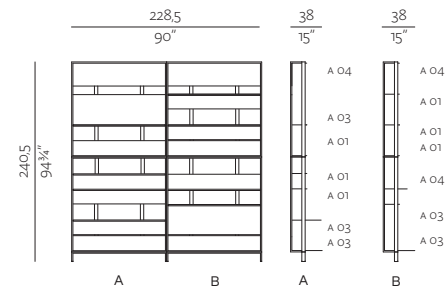

SPECIFICATIONS AND TECHNICAL DRAWING

COMPOSITION 10

w 45" x d 67" x h 15"
w 114,5 x h 170 x d 38 cm

- 1 x FRAME O4
- 4 x SHELF SUPPORT A
- 2 x SHELF A 01
- 3 x SHELF A 03
- 1 x SHELF A 04

COMPOSITION 11

w 23 1/4" x d 71 1/2" x h 15"
w 59 x h 181,5 x d 38 cm

- 1 x FRAME O5
- 4 x SHELF SUPPORT B
- 2 x SHELF B 01
- 3 x SHELF B 03
- 1 x SHELF B 04
- 1 x LEGS B

COMPOSITION 12

w 90" x d 28 1/4" x h 15"
w 228,5 x h 71,5 x d 38 cm

- 2 x FRAME O3
- 2 x SHELF SUPPORT A
- 2 x LEGS A
- 2 x TOP SHELF A SINGLE
- 2 x SHELF A 03
- 2 x SHELF A 04

COMPOSITION 13

w 23 1/4" x d 94 1/4" x h 15"
w 59 x h 240,5 x d 38 cm

- 2 x FRAME O2
- 6 x SHELF SUPPORT B
- 1 x LEGS B
- 3 x SHELF B 01
- 3 x SHELF B 03
- 2 x SHELF B 04

COMPOSITION 14

w 90" x d 94 1/4" x h 15"
w 228,5 x h 240,5 x d 38 cm

- 4 x FRAME O1
- 8 x SHELF SUPPORT A
- 2 x LEGS A
- 6 x SHELF A 01
- 5 x SHELF A 03
- 3 x SHELF A 04