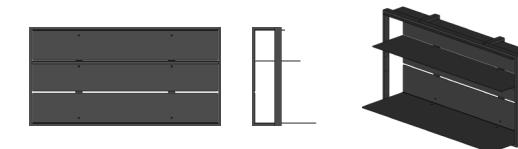

# Shtef shelving system

by **3LHD, GRUPA**

The basic structural module is a square that is applied on the wall as a visually autonomous object. However, to make the system adaptable to various ambiances and intended purposes, several modules with different proportions have been developed as well as freestanding variants. L-cross-section shelves are inserted in the structural module; they come in 5 different formats and can be used together with the rear part mounted upward or downward. **Shtef** shelf is made out of aluminium to achieve lightwightness.

JENS F.

VISUALISATIONS

**COMPOSITION 01**  
dimensions 114,5 × 114,5 × 19,5 cm

**COMPOSITION 02**  
dimensions 114,5 × 114,5 × 29 cm

**COMPOSITION 03**  
dimensions 114,5 × 114,5 × 38 cm

**COMPOSITION 04**  
dimensions 126 × 59 × 19,5 cm

**COMPOSITION 05**  
dimensions 126 × 59 × 29 cm

**COMPOSITION 06**  
dimensions 126 × 75 × 38 cm

**COMPOSITION 08**  
dimensions 114,5 × 60 × 38 cm

**COMPOSITION 09**  
dimensions 114,5 × 60 × 19,5cm

**COMPOSITION 07**  
dimensions 114,5 × 60 × 38 cm

VISUALISATIONS

**COMPOSITION 10**  
dimensions 114,5 × 170 × 38 cm

**COMPOSITION 11**  
dimensions 59 × 181,5 × 38 cm

**COMPOSITION 12**  
dimensions 228,5 × 71,5 × 38 cm

**COMPOSITION 13**  
dimensions 60 × 240,5 × 38 cm