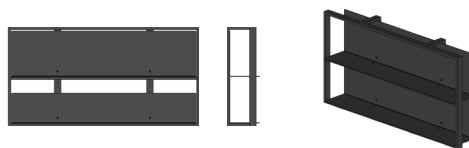

# Shtef shelving system

by **3LHD, GRUPA**

The basic structural module is a square that is applied on the wall as a visually autonomous object. However, to make the system adaptable to various ambiances and intended purposes, several modules with different proportions have been developed as well as freestanding variants. L-cross-section shelves are inserted in the structural module; they come in 5 different formats and can be used together with the rear part mounted upward or downward. **Shtef** shelf is made out of aluminium to achieve lightwightness.

JENS F.

VISUALISATIONS

**COMPOSITION 01**  
dimensions 114,5 × 114,5 × 19,5 cm

**COMPOSITION 02**  
dimensions 114,5 × 114,5 × 29 cm

**COMPOSITION 03**  
dimensions 114,5 × 114,5 × 38 cm

**COMPOSITION 04**  
dimensions 126 × 59 × 19,5 cm

**COMPOSITION 05**  
dimensions 126 × 59 × 29 cm

**COMPOSITION 06**  
dimensions 126 × 75 × 38 cm

**COMPOSITION 08**  
dimensions 114,5 × 60 × 38 cm

**COMPOSITION 09**  
dimensions 114,5 × 60 × 19,5cm

**COMPOSITION 07**  
dimensions 114,5 × 60 × 38 cm

VISUALISATIONS

**COMPOSITION 10**  
dimensions 114,5 × 170 × 38 cm

**COMPOSITION 11**  
dimensions 59 × 181,5 × 38 cm

**COMPOSITION 12**  
dimensions 228,5 × 71,5 × 38 cm

**COMPOSITION 13**  
dimensions 60 × 240,5 × 38 cm