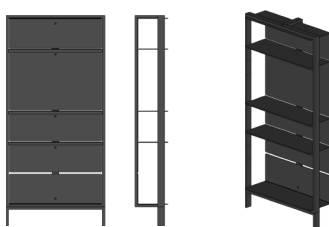

# Shtef shelving system

by **3LHD, GRUPA**

The basic structural module is a square that is applied on the wall as a visually autonomous object. However, to make the system adaptable to various ambiances and intended purposes, several modules with different proportions have been developed as well as freestanding variants. L-cross-section shelves are inserted in the structural module; they come in 5 different formats and can be used together with the rear part mounted upward or downward. **Shtef** shelf is made out of aluminium to achieve lightwightness.

JENS F.

VISUALISATIONS

**COMPOSITION 01**  
dimensions 114,5 × 114,5 × 19,5 cm

**COMPOSITION 02**  
dimensions 114,5 × 114,5 × 29 cm

**COMPOSITION 03**  
dimensions 114,5 × 114,5 × 38 cm

**COMPOSITION 04**  
dimensions 126 × 59 × 19,5 cm

**COMPOSITION 05**  
dimensions 126 × 59 × 29 cm

**COMPOSITION 06**  
dimensions 126 × 75 × 38 cm

**COMPOSITION 08**  
dimensions 114,5 × 60 × 38 cm

**COMPOSITION 09**  
dimensions 114,5 × 60 × 19,5cm

**COMPOSITION 07**  
dimensions 114,5 × 60 × 38 cm

VISUALISATIONS

**COMPOSITION 10**  
dimensions 114,5 × 170 × 38 cm

**COMPOSITION 11**  
dimensions 59 × 181,5 × 38 cm

**COMPOSITION 12**  
dimensions 228,5 × 71,5 × 38 cm

**COMPOSITION 13**  
dimensions 60 × 240,5 × 38 cm