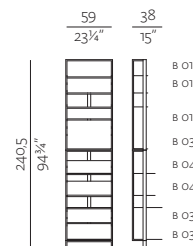

COMPOSITION 13

w 23 1/4" x d 94 1/4" x h 15"
w 59 x h 240,5 x d 38 cm

- 2 x FRAME O2
- 6 x SHELF SUPPORT B
- 1 x LEGS B
- 3 x SHELF B 01
- 3 x SHELF B 03
- 2 x SHELF B 04