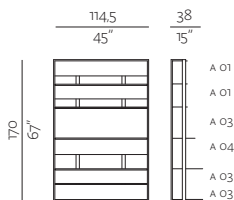

SPECIFICATIONS AND TECHNICAL DRAWING

COMPOSITION 10

w 45" x d 67" x h 15"
w 114,5 x h 170 x d 38 cm

- 1 x FRAME O4
- 4 x SHELF SUPPORT A
- 2 x SHELF A 01
- 3 x SHELF A 03
- 1 x SHELF A 04