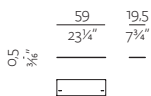

**SHELF B 03**  
w 21 3/4" x d 7" x h 14 1/4"  
55,5 x 18 x 36,5 cm

**SHELF B 04**  
w 21 3/4" x d 7" x h 10 3/4"  
55,5 x 18 x 27,5 cm

**SHELF C 01**  
w 28" x d 7" x h 7"  
71 x 18 x 18 cm

**SHELF C 02**  
w 28" x d 10 3/4" x h 10 3/4"  
71 x 27,5 x 27,5 cm

**SHELF C 03**  
w 28" x d 7" x h 14 1/4"  
71 x 18 x 36,5 cm

**SHELF C 04**  
w 28" x d 7" x h 10 3/4"  
71 x 18 x 27,5 cm

SHELVES SUPPORTS

**SHELVES SUPPORT A**  
43 3/4" (111 cm)

**SHELVES SUPPORT B**

**SHELVES SUPPORT C**  
28" (71 cm)

LEGS

**LEGS A**  
w 45" x d 4 3/4"  
114 x 11,5 cm

**LEGS B**  
w 23 1/4" x d 4 3/4"  
59 x 11,5 cm

**LEGS C**  
w 29 3/4" x d 4 3/4"  
75 x 11,5 cm

SPECIFICATIONS AND TECHNICAL DRAWING

TOP SHELVES

**TOP SHELF A SINGLE**  
w 45" x h 3/8" x d 7 3/4"  
114,5 x 0,5 x 19,5 cm

**TOP SHELF B SINGLE**  
w 23 1/4" x h 3/8" x d 7 3/4"  
59 x 0,5 x 19,5 cm

**TOP SHELF C SINGLE**  
w 29 3/4" x h 3/8" x d 7 3/4"  
75 x 0,5 x 19,5 cm

**TOP SHELF A DOUBLE**  
w 45" x h 3/8" x d 15 1/4"  
114,5 x 0,5 x 39 cm