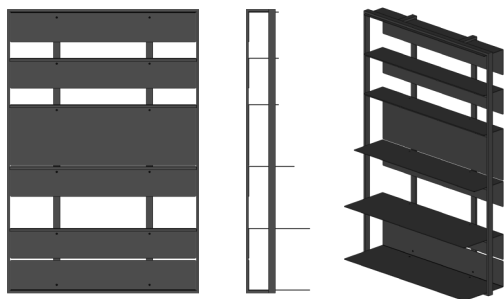

# Shtef shelving system

by **3LHD, GRUPA**

The basic structural module is a square that is applied on the wall as a visually autonomous object. However, to make the system adaptable to various ambiances and intended purposes, several modules with different proportions have been developed as well as freestanding variants. L-cross-section shelves are inserted in the structural module; they come in 5 different formats and can be used together with the rear part mounted upward or downward. **Shtef** shelf is made out of aluminium to achieve lightwightness.

JENS F.

VISUALISATIONS

**COMPOSITION 01**  
dimensions 114,5 × 114,5 × 19,5 cm

**COMPOSITION 02**  
dimensions 114,5 × 114,5 × 29 cm

**COMPOSITION 03**  
dimensions 114,5 × 114,5 × 38 cm

**COMPOSITION 04**  
dimensions 126 × 59 × 19,5 cm

**COMPOSITION 05**  
dimensions 126 × 59 × 29 cm

**COMPOSITION 06**  
dimensions 126 × 75 × 38 cm

**COMPOSITION 08**  
dimensions 114,5 × 60 × 38 cm

**COMPOSITION 09**  
dimensions 114,5 × 60 × 19,5cm

**COMPOSITION 07**  
dimensions 114,5 × 60 × 38 cm

VISUALISATIONS

**COMPOSITION 10**  
dimensions 114,5 × 170 × 38 cm

**COMPOSITION 11**  
dimensions 59 × 181,5 × 38 cm

**COMPOSITION 12**  
dimensions 228,5 × 71,5 × 38 cm

**COMPOSITION 13**  
dimensions 60 × 240,5 × 38 cm