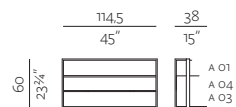

COMPOSITION 07
w 45" x d 23 3/4" x h 15"
w 114,5 x h 60 x d 38 cm

- 1 x FRAME 03
- 1 x SHELF SUPPORT A
- 1 x SHELF A 01
- 1 x SHELF A 03
- 1 x SHELF A 04