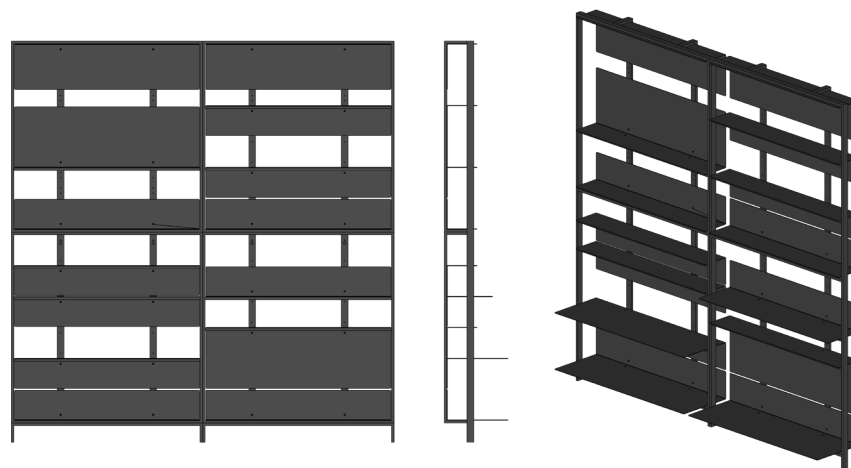

# Shtef shelving system

by **3LHD, GRUPA**

The basic structural module is a square that is applied on the wall as a visually autonomous object. However, to make the system adaptable to various ambiances and intended purposes, several modules with different proportions have been developed as well as freestanding variants. L-cross-section shelves are inserted in the structural module; they come in 5 different formats and can be used together with the rear part mounted upward or downward. **Shtef** shelf is made out of aluminium to achieve lightwightness.

**COMPOSITION 05**  
dimensions 126 × 59 × 29 cm

**COMPOSITION 06**  
dimensions 126 × 75 × 38 cm

**COMPOSITION 08**  
dimensions 114,5 × 60 × 38 cm

**COMPOSITION 09**  
dimensions 114,5 × 60 × 19,5cm

**COMPOSITION 07**  
dimensions 114,5 × 60 × 38 cm

VISUALISATIONS

**COMPOSITION 10**  
dimensions 114,5 × 170 × 38 cm

**COMPOSITION 11**  
dimensions 59 × 181,5 × 38 cm

**COMPOSITION 12**  
dimensions 228,5 × 71,5 × 38 cm

**COMPOSITION 13**  
dimensions 60 × 240,5 × 38 cm

**COMPOSITION 14**  
dimensions 228,5 × 240,5 × 38 cm