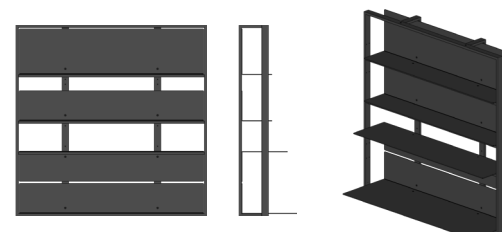

# Shtef shelving system

by **3LHD, GRUPA**

The basic structural module is a square that is applied on the wall as a visually autonomous object. However, to make the system adaptable to various ambiances and intended purposes, several modules with different proportions have been developed as well as freestanding variants. L-cross-section shelves are inserted in the structural module; they come in 5 different formats and can be used together with the rear part mounted upward or downward. **Shtef** shelf is made out of aluminium to achieve lightwightness.

JENS F.

VISUALISATIONS

**COMPOSITION 01**  
dimensions 114,5 × 114,5 × 19,5 cm

**COMPOSITION 02**  
dimensions 114,5 × 114,5 × 29 cm

**COMPOSITION 03**  
dimensions 114,5 × 114,5 × 38 cm

**COMPOSITION 04**  
dimensions 126 × 59 × 19,5 cm

**COMPOSITION 05**  
dimensions 126 × 59 × 29 cm

**COMPOSITION 06**  
dimensions 126 × 75 × 38 cm

**COMPOSITION 08**  
dimensions 114,5 × 60 × 38 cm

**COMPOSITION 09**  
dimensions 114,5 × 60 × 19,5cm

**COMPOSITION 07**  
dimensions 114,5 × 60 × 38 cm

VISUALISATIONS

**COMPOSITION 10**  
dimensions 114,5 × 170 × 38 cm

**COMPOSITION 11**  
dimensions 59 × 181,5 × 38 cm

**COMPOSITION 12**  
dimensions 228,5 × 71,5 × 38 cm

**COMPOSITION 13**  
dimensions 60 × 240,5 × 38 cm