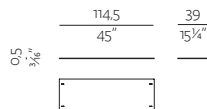

**SHELF B 03**  
w 21 3/4" x d 7" x h 14 1/4"  
55,5 x 18 x 36,5 cm

**SHELF B 04**  
w 21 3/4" x d 7" x h 10 3/4"  
55,5 x 18 x 27,5 cm

**SHELF C 01**  
w 28" x d 7" x h 7"  
71 x 18 x 18 cm

**SHELF C 02**  
w 28" x d 10 3/4" x h 10 3/4"  
71 x 27,5 x 27,5 cm

**SHELF C 03**  
w 28" x d 7" x h 14 1/4"  
71 x 18 x 36,5 cm

**SHELF C 04**  
w 28" x d 7" x h 10 3/4"  
71 x 18 x 27,5 cm

SHELVES SUPPORTS

**SHELVES SUPPORT A**  
43 3/4" (111 cm)

**SHELVES SUPPORT B**

**SHELVES SUPPORT C**  
28" (71 cm)

LEGS

**LEGS A**  
w 45" x d 4 3/4"  
114 x 11,5 cm

**LEGS B**  
w 23 1/4" x d 4 3/4"  
59 x 11,5 cm

**LEGS C**  
w 29 3/4" x d 4 3/4"  
75 x 11,5 cm

SPECIFICATIONS AND TECHNICAL DRAWING

TOP SHELVES

**TOP SHELF A SINGLE**  
w 45" x h 3/8" x d 7 3/4"  
114,5 x 0,5 x 19,5 cm

**TOP SHELF B SINGLE**  
w 23 1/4" x h 3/8" x d 7 3/4"  
59 x 0,5 x 19,5 cm

**TOP SHELF C SINGLE**  
w 29 3/4" x h 3/8" x d 7 3/4"  
75 x 0,5 x 19,5 cm

**TOP SHELF A DOUBLE**  
w 45" x h 3/8" x d 15 1/4"  
114,5 x 0,5 x 39 cm