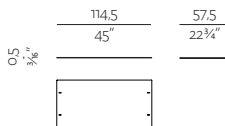

TOP SHELF A DEEP DOUBLE
w 45" x h 3/8" x d 22 3/4"
114,5 x 0,5 x 57,5 cm