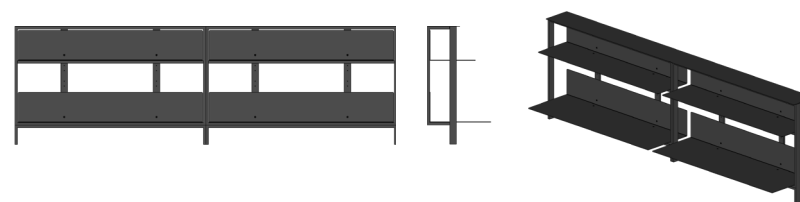

# Shtef shelving system

by **3LHD, GRUPA**

The basic structural module is a square that is applied on the wall as a visually autonomous object. However, to make the system adaptable to various ambiances and intended purposes, several modules with different proportions have been developed as well as freestanding variants. L-cross-section shelves are inserted in the structural module; they come in 5 different formats and can be used together with the rear part mounted upward or downward. **Shtef** shelf is made out of aluminium to achieve lightwightness.

**COMPOSITION 05**  
dimensions 126 × 59 × 29 cm

**COMPOSITION 06**  
dimensions 126 × 75 × 38 cm

**COMPOSITION 08**  
dimensions 114,5 × 60 × 38 cm

**COMPOSITION 09**  
dimensions 114,5 × 60 × 19,5cm

**COMPOSITION 07**  
dimensions 114,5 × 60 × 38 cm

VISUALISATIONS

**COMPOSITION 10**  
dimensions 114,5 × 170 × 38 cm

**COMPOSITION 11**  
dimensions 59 × 181,5 × 38 cm

**COMPOSITION 12**  
dimensions 228,5 × 71,5 × 38 cm

**COMPOSITION 13**  
dimensions 60 × 240,5 × 38 cm

**COMPOSITION 14**  
dimensions 228,5 × 240,5 × 38 cm