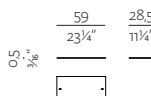

TOP SHELF B DEEP SINGLE
w 23 1/4" x h 3/8" x d 11 1/4"
59 x 0,5 x 28,5 cm