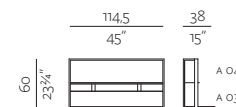

COMPOSITION 08
w 45" x d 23 3/4" x h 15"
w 114,5 x h 60 x d 38 cm

- 1 x FRAME 03
- 1 x SHELF SUPPORT A
- 1 x SHELF A 03
- 1 x SHELF A 04