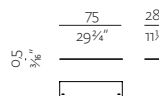

TOP SHELF C DEEP SINGLE
w 29 3/4" x h 3/8" x d 11 1/4"
75 x 0,5 x 28,5 cm