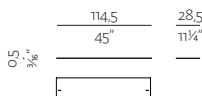

TOP SHELF A DEEP SINGLE
w 45" x h 3/8" x d 11 1/4"
114,5 x 0,5 x 28,5 cm