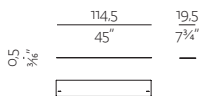

**SHELF B 03**  
w 21 3/4" x d 7" x h 14 1/4"  
55,5 x 18 x 36,5 cm

**SHELF B 04**  
w 21 3/4" x d 7" x h 10 3/4"  
55,5 x 18 x 27,5 cm

**SHELF C 01**  
w 28" x d 7" x h 7"  
71 x 18 x 18 cm

**SHELF C 02**  
w 28" x d 10 3/4" x h 10 3/4"  
71 x 27,5 x 27,5 cm

**SHELF C 03**  
w 28" x d 7" x h 14 1/4"  
71 x 18 x 36,5 cm

**SHELF C 04**  
w 28" x d 7" x h 10 3/4"  
71 x 18 x 27,5 cm

SHELVES SUPPORTS

**SHELVES SUPPORT A**  
43 3/4" (111 cm)

**SHELVES SUPPORT B**

**SHELVES SUPPORT C**  
28" (71 cm)

LEGS

**LEGS A**  
w 45" x d 4 3/4"  
114 x 11,5 cm

**LEGS B**  
w 23 1/4" x d 4 3/4"  
59 x 11,5 cm

**LEGS C**  
w 29 3/4" x d 4 3/4"  
75 x 11,5 cm

SPECIFICATIONS AND TECHNICAL DRAWING

TOP SHELVES

**TOP SHELF A SINGLE**  
w 45" x h 3/8" x d 7 3/4"  
114,5 x 0,5 x 19,5 cm

**TOP SHELF B SINGLE**  
w 23 1/4" x h 3/8" x d 7 3/4"  
59 x 0,5 x 19,5 cm

**TOP SHELF C SINGLE**  
w 29 3/4" x h 3/8" x d 7 3/4"  
75 x 0,5 x 19,5 cm

**TOP SHELF A DOUBLE**  
w 45" x h 3/8" x d 15 1/4"  
114,5 x 0,5 x 39 cm