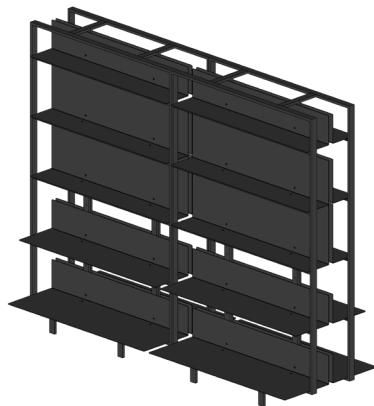

VISUALISATIONS

COMPOSITION 15

dimensions 228,5 × 181,5 × 76 cm