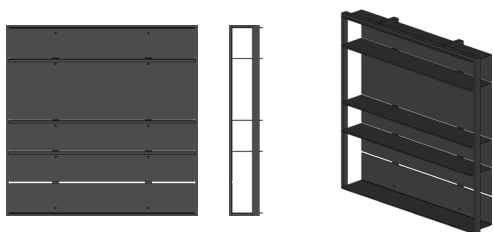

# Shtef shelving system

by **3LHD, GRUPA**

The basic structural module is a square that is applied on the wall as a visually autonomous object. However, to make the system adaptable to various ambiances and intended purposes, several modules with different proportions have been developed as well as freestanding variants. L-cross-section shelves are inserted in the structural module; they come in 5 different formats and can be used together with the rear part mounted upward or downward. **Shtef** shelf is made out of aluminium to achieve lightwightness.

JENS F.

VISUALISATIONS

**COMPOSITION 01**  
dimensions 114,5 × 114,5 × 19,5 cm

**COMPOSITION 02**  
dimensions 114,5 × 114,5 × 29 cm

**COMPOSITION 03**  
dimensions 114,5 × 114,5 × 38 cm

**COMPOSITION 04**  
dimensions 126 × 59 × 19,5 cm

**COMPOSITION 05**  
dimensions 126 × 59 × 29 cm

**COMPOSITION 06**  
dimensions 126 × 75 × 38 cm

**COMPOSITION 08**  
dimensions 114,5 × 60 × 38 cm

**COMPOSITION 09**  
dimensions 114,5 × 60 × 19,5cm

**COMPOSITION 07**  
dimensions 114,5 × 60 × 38 cm

VISUALISATIONS

**COMPOSITION 10**  
dimensions 114,5 × 170 × 38 cm

**COMPOSITION 11**  
dimensions 59 × 181,5 × 38 cm

**COMPOSITION 12**  
dimensions 228,5 × 71,5 × 38 cm

**COMPOSITION 13**  
dimensions 60 × 240,5 × 38 cm