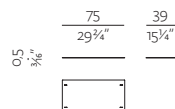

**SHELF C 03**  
w 28" x d 7" x h 14 1/4"  
71 x 18 x 36,5 cm

**SHELF C 04**  
w 28" x d 7" x h 10 3/4"  
71 x 18 x 27,5 cm

SHELVES SUPPORTS

**SHELVES SUPPORT A**  
43 3/4" (111 cm)

**SHELVES SUPPORT B**

**SHELVES SUPPORT C**  
28" (71 cm)

LEGS

**LEGS A**  
w 45" x d 4 3/4"  
114 x 11,5 cm

**LEGS B**  
w 23 1/4" x d 4 3/4"  
59 x 11,5 cm

**LEGS C**  
w 29 3/4" x d 4 3/4"  
75 x 11,5 cm

SPECIFICATIONS AND TECHNICAL DRAWING

TOP SHELVES

**TOP SHELF A SINGLE**  
w 45" x h 3/8" x d 7 3/4"  
114,5 x 0,5 x 19,5 cm

**TOP SHELF B SINGLE**  
w 23 1/4" x h 3/8" x d 7 3/4"  
59 x 0,5 x 19,5 cm

**TOP SHELF C SINGLE**  
w 29 3/4" x h 3/8" x d 7 3/4"  
75 x 0,5 x 19,5 cm

**TOP SHELF A DOUBLE**  
w 45" x h 3/8" x d 15 1/4"  
114,5 x 0,5 x 39 cm

**TOP SHELF B DOUBLE**  
w 23 1/4" x h 3/8" x d 15 1/4"  
59 x 0,5 x 39 cm

**TOP SHELF C DOUBLE**  
w 29 3/4" x h 3/8" x d 15 1/4"  
75 x 0,5 x 39 cm

**TOP SHELF A DEEP SINGLE**  
w 45" x h 3/8" x d 11 1/4"  
114,5 x 0,5 x 28,5 cm