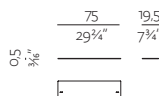

TOP SHELF C SINGLE
w 29 3/4" x h 3/8" x d 7 3/4"
75 x 0,5 x 19,5 cm