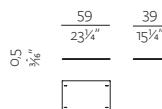

**SHELF C 03**  
w 28" x d 7" x h 14 1/4"  
71 x 18 x 36,5 cm

**SHELF C 04**  
w 28" x d 7" x h 10 3/4"  
71 x 18 x 27,5 cm

SHELVES SUPPORTS

**SHELVES SUPPORT A**  
43 3/4" (111 cm)

**SHELVES SUPPORT B**

**SHELVES SUPPORT C**  
28" (71 cm)

LEGS

**LEGS A**  
w 45" x d 4 3/4"  
114 x 11,5 cm

**LEGS B**  
w 23 1/4" x d 4 3/4"  
59 x 11,5 cm

**LEGS C**  
w 29 3/4" x d 4 3/4"  
75 x 11,5 cm

SPECIFICATIONS AND TECHNICAL DRAWING

TOP SHELVES

**TOP SHELF A SINGLE**  
w 45" x h 3/8" x d 7 3/4"  
114,5 x 0,5 x 19,5 cm

**TOP SHELF B SINGLE**  
w 23 1/4" x h 3/8" x d 7 3/4"  
59 x 0,5 x 19,5 cm

**TOP SHELF C SINGLE**  
w 29 3/4" x h 3/8" x d 7 3/4"  
75 x 0,5 x 19,5 cm

**TOP SHELF A DOUBLE**  
w 45" x h 3/8" x d 15 1/4"  
114,5 x 0,5 x 39 cm

**TOP SHELF B DOUBLE**  
w 23 1/4" x h 3/8" x d 15 1/4"  
59 x 0,5 x 39 cm

**TOP SHELF C DOUBLE**  
w 29 3/4" x h 3/8" x d 15 1/4"  
75 x 0,5 x 39 cm

**TOP SHELF A DEEP SINGLE**  
w 45" x h 3/8" x d 11 1/4"  
114,5 x 0,5 x 28,5 cm