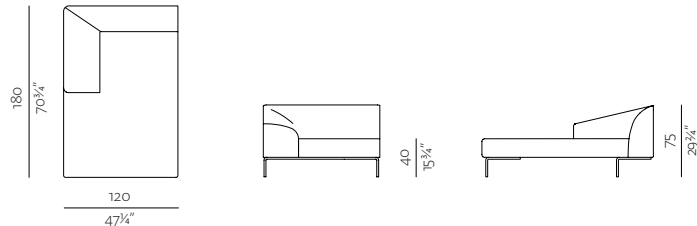

pouf information website

2SEATER SOFA

w 76 3/4" x d 35 3/4" x h 29 3/4"
194 x 90 x 75 cm

3SEATER SOFA

w 100" x d 35 3/4" x h 29 3/4"
254 x 90 x 75 cm

CORNER EXTENDED (L/R)

w 96 3/4" x d 35 3/4" x h 29 3/4"
246 x 90 x 75 cm

END UNIT 158 (L/R)

w 62 1/4" x d 35 3/4" x h 29 3/4"
158 x 90 x 75 cm

END UNIT 218 (L/R)

w 85 1/4" x d 35 3/4" x h 29 3/4"
218 x 90 x 75 cm

CHAISE LONGUE 160 (L/R)

w 47 1/4" x d 63" x h 29 3/4"
120 x 160 x 75 cm

CHAISE LONGUE 180 (L/R)

w 47 1/4" x d 70 3/4" x h 29 3/4"
120 x 180 x 75 cm

POUF

w 35 3/4" x d 35 3/4" x h 29 3/4"
90 x 90 x 75 cm