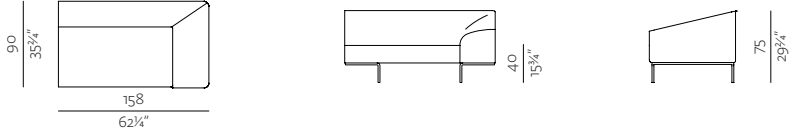

pouf information website

2SEATER SOFA

w 76 3/4" x d 35 3/4" x h 29 3/4"
194 x 90 x 75 cm

3SEATER SOFA

w 100" x d 35 3/4" x h 29 3/4"
254 x 90 x 75 cm

CORNER EXTENDED (L/R)

w 96 3/4" x d 35 3/4" x h 29 3/4"
246 x 90 x 75 cm

END UNIT 158 (L/R)

w 62 1/4" x d 35 3/4" x h 29 3/4"
158 x 90 x 75 cm

END UNIT 218 (L/R)

w 85 1/4" x d 35 3/4" x h 29 3/4"
218 x 90 x 75 cm

CHAISE LONGUE 160 (L/R)

w 47 1/4" x d 63" x h 29 3/4"
120 x 160 x 75 cm