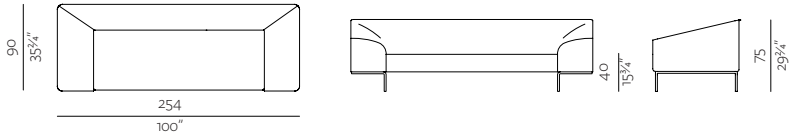

pouf information website

2SEATER SOFA

w 76 3/4" x d 35 3/4" x h 29 3/4"
194 x 90 x 75 cm

3SEATER SOFA

w 100" x d 35 3/4" x h 29 3/4"
254 x 90 x 75 cm

CORNER EXTENDED (L/R)

w 96 3/4" x d 35 3/4" x h 29 3/4"
246 x 90 x 75 cm

END UNIT 158 (L/R)

w 62 1/4" x d 35 3/4" x h 29 3/4"
158 x 90 x 75 cm

END UNIT 218 (L/R)

w 85 1/4" x d 35 3/4" x h 29 3/4"
218 x 90 x 75 cm

CHAISE LONGUE 160 (L/R)

w 47 1/4" x d 63" x h 29 3/4"
120 x 160 x 75 cm