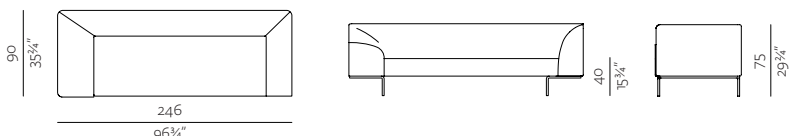

pouf information website

2SEATER SOFA

w 76 3/4" x d 35 3/4" x h 29 3/4"
194 x 90 x 75 cm

3SEATER SOFA

w 100" x d 35 3/4" x h 29 3/4"
254 x 90 x 75 cm

CORNER EXTENDED (L/R)

w 96 3/4" x d 35 3/4" x h 29 3/4"
246 x 90 x 75 cm

END UNIT 158 (L/R)

w 62 1/4" x d 35 3/4" x h 29 3/4"
158 x 90 x 75 cm

END UNIT 218 (L/R)

w 85 1/4" x d 35 3/4" x h 29 3/4"
218 x 90 x 75 cm

CHAISE LONGUE 160 (L/R)

w 47 1/4" x d 63" x h 29 3/4"
120 x 160 x 75 cm

CHAISE LONGUE 180 (L/R)

w 47 1/4" x d 70 3/4" x h 29 3/4"
120 x 180 x 75 cm

POUF

w 35 3/4" x d 35 3/4" x h 29 3/4"
90 x 90 x 75 cm