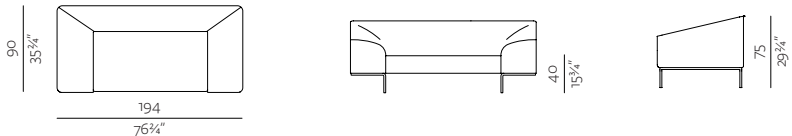

pouf information website

2SEATER SOFA

w 76 3/4" x d 35 3/4" x h 29 3/4"
194 x 90 x 75 cm

3SEATER SOFA

w 100" x d 35 3/4" x h 29 3/4"
254 x 90 x 75 cm

CORNER EXTENDED (L/R)

w 96 3/4" x d 35 3/4" x h 29 3/4"
246 x 90 x 75 cm

END UNIT 158 (L/R)

w 62 1/4" x d 35 3/4" x h 29 3/4"
158 x 90 x 75 cm

END UNIT 218 (L/R)

w 85 1/4" x d 35 3/4" x h 29 3/4"
218 x 90 x 75 cm

CHAISE LONGUE 160 (L/R)

w 47 1/4" x d 63" x h 29 3/4"
120 x 160 x 75 cm