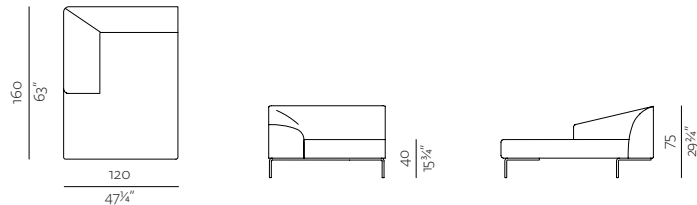

pouf information website

2SEATER SOFA

w 76 3/4" x d 35 3/4" x h 29 3/4"
194 x 90 x 75 cm

3SEATER SOFA

w 100" x d 35 3/4" x h 29 3/4"
254 x 90 x 75 cm

CORNER EXTENDED (L/R)

w 96 3/4" x d 35 3/4" x h 29 3/4"
246 x 90 x 75 cm

END UNIT 158 (L/R)

w 62 1/4" x d 35 3/4" x h 29 3/4"
158 x 90 x 75 cm

END UNIT 218 (L/R)

w 85 1/4" x d 35 3/4" x h 29 3/4"
218 x 90 x 75 cm

CHAISE LONGUE 160 (L/R)

w 47 1/4" x d 63" x h 29 3/4"
120 x 160 x 75 cm

CHAISE LONGUE 180 (L/R)

w 47 1/4" x d 70 3/4" x h 29 3/4"
120 x 180 x 75 cm

POUF

w 35 3/4" x d 35 3/4" x h 29 3/4"
90 x 90 x 75 cm