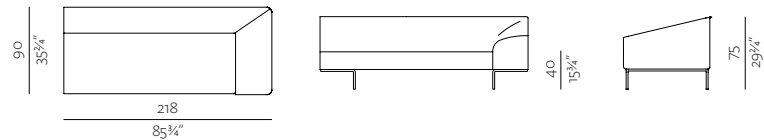

pouf information website

2SEATER SOFA

w 76 3/4" x d 35 3/4" x h 29 3/4"
194 x 90 x 75 cm

3SEATER SOFA

w 100" x d 35 3/4" x h 29 3/4"
254 x 90 x 75 cm

CORNER EXTENDED (L/R)

w 96 3/4" x d 35 3/4" x h 29 3/4"
246 x 90 x 75 cm

END UNIT 158 (L/R)

w 62 1/4" x d 35 3/4" x h 29 3/4"
158 x 90 x 75 cm

END UNIT 218 (L/R)

w 85 1/4" x d 35 3/4" x h 29 3/4"
218 x 90 x 75 cm

CHAISE LONGUE 160 (L/R)

w 47 1/4" x d 63" x h 29 3/4"
120 x 160 x 75 cm