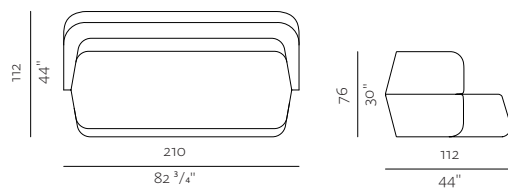

Revolve

Osma

Kontrapunkt

A

SPECIFICATIONS AND TECHNICAL DRAWING

| | |
|-----------------|----------------------------|
| STRUCTURE | solid wood, plywood |
| SUSPENSION | wave springs |
| SEAT & BACKREST | HR foam, polyester wadding |
| UPHOLSTERY | fabric |

[sofa bed information website](#)

[pouf information website](#)

3SEATER SOFA BED
 dimensions 210 × 112 × 76 cm
 w 82³/₄" × d 44" × h 30"

POUF
 dimensions 74 × 72 × 36 cm
 w 29¹/₄" × d 28¹/₄" × h 14¹/₄"

3SEATER SOFA BED OPENED
 dimensions 210 × 140 × 38 cm
 w 82³/₄" × d 55" × h 15"