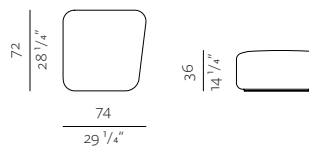

[sofa bed information website](#)

[pouf information website](#)

3SEATER SOFA BED
 dimensions 210 × 112 × 76 cm
 w 82³/₄" × d 44" × h 30"

POUF
 dimensions 74 × 72 × 36 cm
 w 29¹/₄" × d 28¹/₄" × h 14¹/₄"

3SEATER SOFA BED OPENED
 dimensions 210 × 140 × 38 cm
 w 82³/₄" × d 55" × h 15"