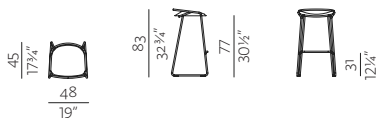

SPECIFICATIONS AND TECHNICAL DRAWING

SHELL	plywood, HR foam, polyester wadding
BASE	metal tube $\varnothing 16$ mm + powder coating
UPHOLSTERY	fabric / leather

[barstool information website](#)

BARSTOOL

w 19" x d 17 $\frac{3}{4}$ " x h 32 $\frac{3}{4}$ "
w 48 x d 45 x h 83 cm