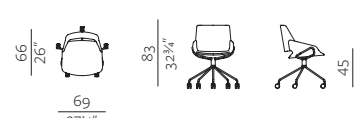

[chair information website](#)

CHAIR
w 21¾" x d 23¼" x h 32¾"
w 55 x d 59 x h 83 cm

CHAIR METAL SLED BASE
w 21¾" x d 23¼" x h 32¾"
w 55 x d 59 x h 83 cm

CHAIR METAL LEGS
w 21¾" x d 23¼" x h 32¾"
w 55 x d 59 x h 83 cm

HIGH CHAIR METAL SLED BASE
w 21¾" x d 23¼" x h 38¾"
w 55 x d 59 x h 98 cm

CHAIR WITH SWIVEL BASE FIXED
w 22" x d 22¾" x h 32¾"
w 56 x d 58 x h 83 cm

CHAIR WITH SWIVEL BASE WITH CASTORS
w 22" x d 22¾" x h 32¾"
w 56 x d 58 x h 83 cm

CHAIR WITH SWIVEL BASE WITH CASTORS, FIVE LEGS
w 27¼" x d 26" x h 32¾"
w 69 x d 66 x h 83 cm

SHELL	plywood, HR foam, polyester wadding
BASE	metal tube ø16 mm + powder coating
UPHOLSTERY	fabric

[barstool with backrest information website](#)