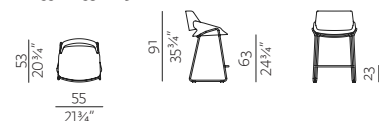

[chair information website](#)

CHAIR
w 21¾" x d 23¼" x h 32¾"
w 55 x d 59 x h 83 cm

CHAIR METAL SLED BASE
w 21¾" x d 23¼" x h 32¾"
w 55 x d 59 x h 83 cm

CHAIR METAL LEGS
w 21¾" x d 23¼" x h 32¾"
w 55 x d 59 x h 83 cm

HIGH CHAIR METAL SLED BASE
w 21¾" x d 23¼" x h 38¾"
w 55 x d 59 x h 98 cm

CHAIR WITH SWIVEL BASE FIXED
w 22" x d 22¾" x h 32¾"
w 56 x d 58 x h 83 cm

CHAIR WITH SWIVEL BASE WITH CASTORS
w 22" x d 22¾" x h 32¾"
w 56 x d 58 x h 83 cm

CHAIR WITH SWIVEL BASE WITH CASTORS, FIVE LEGS
w 27¼" x d 26" x h 32¾"
w 69 x d 66 x h 83 cm

SHELL	plywood, HR foam, polyester wadding
BASE	metal tube ø16 mm + powder coating
UPHOLSTERY	fabric

[barstool with backrest information website](#)

LOW BARSTOOL WITH BACKREST WITH METAL LEGS
w 21¾" x d 20¾" x h 35¾"
w 55 x d 53 x h 91 cm

HIGH BARSTOOL WITH BACKREST WITH METAL LEGS
w 21¾" x d 20¾" x h 40¾"
w 55 x d 53 x h 103 cm

LOW BARSTOOL WITH BACKREST METAL SLED BASE
w 21¾" x d 20¾" x h 35¾"
w 55 x d 53 x h 91 cm