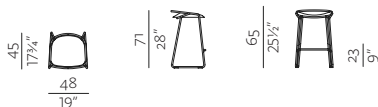

BARSTOOL LOW

w 19" x d 17 $\frac{3}{4}$ " x h 28"
w 48 x d 45 x h 71 cm