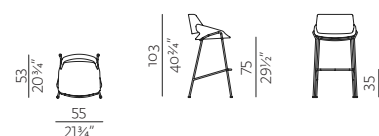

[chair information website](#)

CHAIR
w 21¾" x d 23¼" x h 32¾"
w 55 x d 59 x h 83 cm

CHAIR METAL SLED BASE
w 21¾" x d 23¼" x h 32¾"
w 55 x d 59 x h 83 cm

CHAIR METAL LEGS
w 21¾" x d 23¼" x h 32¾"
w 55 x d 59 x h 83 cm

HIGH CHAIR METAL SLED BASE
w 21¾" x d 23¼" x h 38¾"
w 55 x d 59 x h 98 cm

CHAIR WITH SWIVEL BASE FIXED
w 22" x d 22¾" x h 32¾"
w 56 x d 58 x h 83 cm

CHAIR WITH SWIVEL BASE WITH CASTORS
w 22" x d 22¾" x h 32¾"
w 56 x d 58 x h 83 cm

CHAIR WITH SWIVEL BASE WITH CASTORS, FIVE LEGS
w 27¼" x d 26" x h 32¾"
w 69 x d 66 x h 83 cm

SHELL	plywood, HR foam, polyester wadding
BASE	metal tube ø16 mm + powder coating
UPHOLSTERY	fabric

[barstool with backrest information website](#)

LOW BARSTOOL WITH BACKREST WITH METAL LEGS
w 21¾" x d 20¾" x h 35¾"
w 55 x d 53 x h 91 cm

HIGH BARSTOOL WITH BACKREST WITH METAL LEGS
w 21¾" x d 20¾" x h 40¾"
w 55 x d 53 x h 103 cm

LOW BARSTOOL WITH BACKREST METAL SLED BASE
w 21¾" x d 20¾" x h 35¾"
w 55 x d 53 x h 91 cm