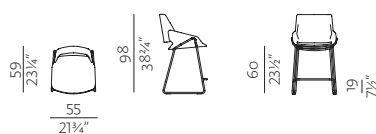

EASY CHAIR
w 24" x d 25¼" x h 28¾"
w 61 x d 64 x h 73 cm

EASY CHAIR METAL SLED BASE
w 24" x d 25¼" x h 28¾"
w 61 x d 64 x h 73 cm

EASY CHAIR METAL LEGS
w 24" x d 25¼" x h 28¾"
w 61 x d 64 x h 73 cm

SHELL	plywood, HR foam, polyester wadding
BASE	solid wood / metal tube ø16 mm + powder coating
UPHOLSTERY	fabric

[chair information website](#)

CHAIR
w 21¾" x d 23¼" x h 32¾"
w 55 x d 59 x h 83 cm

CHAIR METAL SLED BASE
w 21¾" x d 23¼" x h 32¾"
w 55 x d 59 x h 83 cm

CHAIR METAL LEGS
w 21¾" x d 23¼" x h 32¾"
w 55 x d 59 x h 83 cm

HIGH CHAIR METAL SLED BASE
w 21¾" x d 23¼" x h 38¾"
w 55 x d 59 x h 98 cm

CHAIR WITH SWIVEL BASE FIXED
w 22" x d 22¾" x h 32¾"
w 56 x d 58 x h 83 cm

CHAIR WITH SWIVEL BASE WITH CASTORS
w 22" x d 22¾" x h 32¾"
w 56 x d 58 x h 83 cm

CHAIR WITH SWIVEL BASE WITH CASTORS, FIVE LEGS
w 27¼" x d 26" x h 32¾"
w 69 x d 66 x h 83 cm

SHELL	plywood, HR foam, polyester wadding
BASE	metal tube ø16 mm + powder coating
UPHOLSTERY	fabric

[barstool with backrest information website](#)