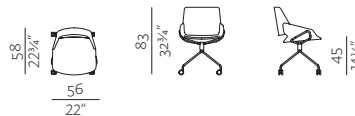

EASY CHAIR
w 24" x d 25¼" x h 28¾"
w 61 x d 64 x h 73 cm

EASY CHAIR METAL SLED BASE
w 24" x d 25¼" x h 28¾"
w 61 x d 64 x h 73 cm

EASY CHAIR METAL LEGS
w 24" x d 25¼" x h 28¾"
w 61 x d 64 x h 73 cm

SHELL	plywood, HR foam, polyester wadding
BASE	solid wood / metal tube ø16 mm + powder coating
UPHOLSTERY	fabric

[chair information website](#)

CHAIR
w 21¾" x d 23¼" x h 32¾"
w 55 x d 59 x h 83 cm

CHAIR METAL SLED BASE
w 21¾" x d 23¼" x h 32¾"
w 55 x d 59 x h 83 cm

CHAIR METAL LEGS
w 21¾" x d 23¼" x h 32¾"
w 55 x d 59 x h 83 cm

HIGH CHAIR METAL SLED BASE
w 21¾" x d 23¼" x h 38¾"
w 55 x d 59 x h 98 cm

CHAIR WITH SWIVEL BASE FIXED
w 22" x d 22¾" x h 32¾"
w 56 x d 58 x h 83 cm

CHAIR WITH SWIVEL BASE WITH CASTORS
w 22" x d 22¾" x h 32¾"
w 56 x d 58 x h 83 cm

CHAIR WITH SWIVEL BASE WITH CASTORS, FIVE LEGS
w 27¼" x d 26" x h 32¾"
w 69 x d 66 x h 83 cm

SHELL	plywood, HR foam, polyester wadding
BASE	metal tube ø16 mm + powder coating
UPHOLSTERY	fabric

[barstool with backrest information website](#)