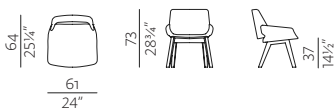

EASY CHAIR
w 24" x d 25¼" x h 28¾"
w 61 x d 64 x h 73 cm

EASY CHAIR METAL SLED BASE
w 24" x d 25¼" x h 28¾"
w 61 x d 64 x h 73 cm

EASY CHAIR METAL LEGS
w 24" x d 25¼" x h 28¾"
w 61 x d 64 x h 73 cm

SHELL	plywood, HR foam, polyester wadding
BASE	solid wood / metal tube ø16 mm + powder coating
UPHOLSTERY	fabric

[chair information website](#)

CHAIR
w 21¾" x d 23¼" x h 32¾"
w 55 x d 59 x h 83 cm

CHAIR METAL SLED BASE
w 21¾" x d 23¼" x h 32¾"
w 55 x d 59 x h 83 cm

CHAIR METAL LEGS
w 21¾" x d 23¼" x h 32¾"
w 55 x d 59 x h 83 cm