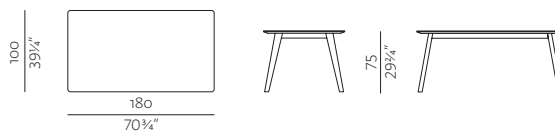

SPECIFICATIONS AND TECHNICAL DRAWING

SHELL	plywood, HR foam, polyester wadding
BASE	metal tube $\varnothing 16$ mm + powder coating
UPHOLSTERY	fabric / leather

[barstool information website](#)

BARSTOOL

w 19" x d 17 $\frac{3}{4}$ " x h 32 $\frac{3}{4}$ "
w 48 x d 45 x h 83 cm

BARSTOOL LOW

w 19" x d 17 $\frac{3}{4}$ " x h 28"
w 48 x d 45 x h 71 cm

TABLE TOP	solid wood + oil or lacquer
LEGS	solid wood + oil or lacquer

[table information website](#)

TABLE 100

TABLE 180

TABLE 200

TABLE 240

LEGS	solid wood + oil or lacquer
SEAT	solid wood + oil or lacquer
CUSHION	HR foam, polyester wadding

[bench information website](#)

BENCH 180

BENCH 200

BENCH 240