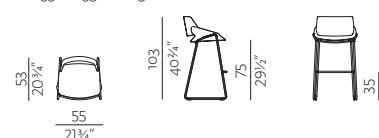

CHAIR WITH SWIVEL BASE WITH CASTORS, FIVE LEGS
w 27¼" x d 26" x h 32¾"
w 69 x d 66 x h 83 cm

SHELL	plywood, HR foam, polyester wadding
BASE	metal tube ø16 mm + powder coating
UPHOLSTERY	fabric

[barstool with backrest information website](#)

LOW BARSTOOL WITH BACKREST WITH METAL LEGS
w 21¾" x d 20¾" x h 35¾"
w 55 x d 53 x h 91 cm

HIGH BARSTOOL WITH BACKREST WITH METAL LEGS
w 21¾" x d 20¾" x h 40¾"
w 55 x d 53 x h 103 cm

LOW BARSTOOL WITH BACKREST METAL SLED BASE
w 21¾" x d 20¾" x h 35¾"
w 55 x d 53 x h 91 cm

HIGH BARSTOOL WITH BACKREST METAL SLED BASE
w 21¾" x d 20¾" x h 40¾"
w 55 x d 53 x h 103 cm

SPECIFICATIONS AND TECHNICAL DRAWING

SHELL	plywood, HR foam, polyester wadding
BASE	metal tube $\varnothing 16$ mm + powder coating
UPHOLSTERY	fabric / leather

[barstool information website](#)

BARSTOOL

w 19" x d 17 $\frac{3}{4}$ " x h 32 $\frac{3}{4}$ "
w 48 x d 45 x h 83 cm

BARSTOOL LOW

w 19" x d 17 $\frac{3}{4}$ " x h 28"
w 48 x d 45 x h 71 cm

TABLE TOP	solid wood + oil or lacquer
LEGS	solid wood + oil or lacquer