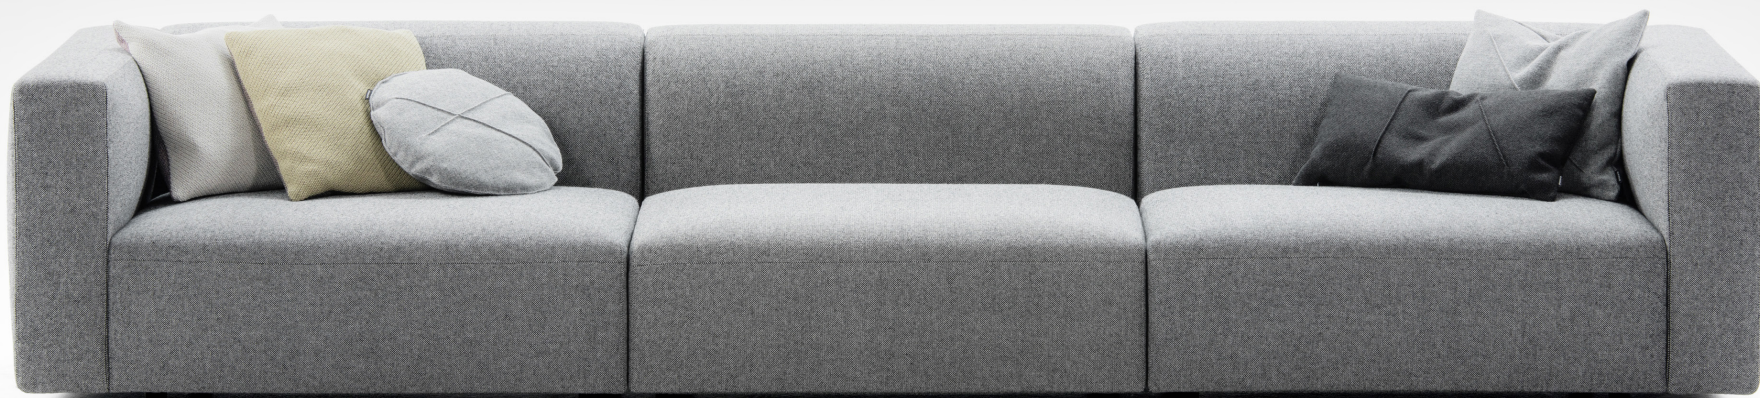

Match collection

PRODUCT SHEET

prostoria