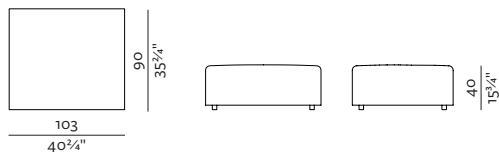

ISLAND 103

103 × 90, height 40 cm
40³/₄" × 35¹/₄", height 15³/₄"