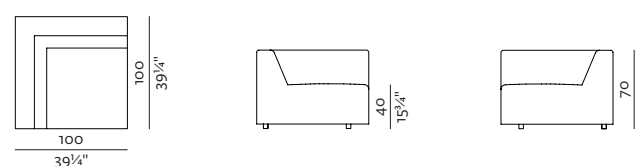

CORNER

100 × 100, height 70 cm
39¼" × 39¼", height 27¼"