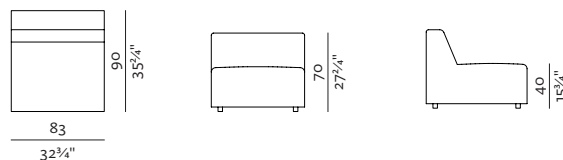

dimensions go hand-in-hand with the needs of different groups of users who are able to choose between two widths and depths of the module. Due to its morphology, Match is ideal for furnishing larger spaces.

[armchair information website](#)

[pouf information website](#)

**1SEATER 103**  
103 × 90, height 70 cm  
40<sup>3</sup>/<sub>4</sub>" × 35<sup>3</sup>/<sub>4</sub>", height 27<sup>3</sup>/<sub>4</sub>"

**1SEATER 83**  
83 × 90, height 70 cm  
32<sup>3</sup>/<sub>4</sub>" × 35<sup>3</sup>/<sub>4</sub>", height 27<sup>3</sup>/<sub>4</sub>"

**1SEATER EXTENDED 83 (L/R)**  
w 51<sup>1</sup>/<sub>4</sub>" × d 39<sup>1</sup>/<sub>4</sub>" × h 28<sup>1</sup>/<sub>4</sub>"  
w 130 × d 100 × h 70 cm

**1SEATER + ARMRESTS 103 (L/R)**  
120 × 90, height 70 cm  
47<sup>1</sup>/<sub>4</sub>" × 35<sup>3</sup>/<sub>4</sub>", height 27<sup>3</sup>/<sub>4</sub>"

**1SEATER + ARMRESTS 83 (L/R)**  
100 × 90, height 70 cm  
39<sup>1</sup>/<sub>4</sub>" × 35<sup>3</sup>/<sub>4</sub>", height 27<sup>3</sup>/<sub>4</sub>"