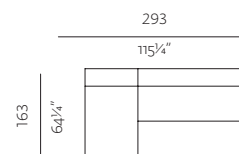

SEAT S 98, SEAT M 98, SEAT XL 65, BACKREST S HIGH (2X), BACKREST XL HIGH
dimensions w 390 x d 163 x h 70 cm
w 153³/₄" x d 64¹/₄" x h 27³/₄"

SEAT S 98 (2X), SEAT M 98 (2X), SEAT XL 65 (2X), BACKREST XL HIGH (2X)
dimensions w 390 x d 293 x h 70 cm
w 153³/₄" x d 115¹/₄" x h 27³/₄"

SEAT S 98, SEAT M 98 (3X), SEAT M 130, SEAT XL 65 (2X), BACKREST S HIGH, BACKREST M HIGH (3X)
dimensions w 455 x d 325 x h 70 cm
w 179¹/₄" x d 128" x h 27³/₄"

SEAT S 98 (3X), BACKREST S HIGH (3X), BACKREST M LOW (2X)
dimensions w 358 x d 130 x h 70 cm
w 141" x d 51¹/₄" x h 27³/₄"

SEAT S 98 (3X), BACKREST S HIGH (3X)
dimensions w 293 x d 130 x h 70 cm
w 115¹/₄" x d 51¹/₄" x h 27³/₄"

SEAT M 98, SEAT M 130, SEAT XL 65, BACKREST S HIGH, BACKREST M HIGH, BACKREST XL HIGH
dimensions w 358 x d 293 x h 70 cm
w 141" x d 115¹/₄" x h 27³/₄"

SEAT M 98, SEAT XL 65, BACKREST S HIGH, BACKREST XL HIGH
dimensions w 293 x d 163 x h 70 cm
w 115¹/₄" x d 64¹/₄" x h 27³/₄"

SEAT S 65 (3X), SEAT S 98 (2X), BACKREST S HIGH (2X), BACKREST XL HIGH
dimensions w 228 x d 390 x h 70 cm
w 89³/₄" x d 153³/₄" x h 27³/₄"