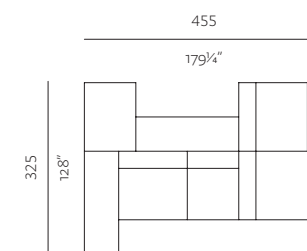

SEAT S 98, SEAT M 98 (3X), SEAT M 130, SEAT XL 65 (2X), BACKREST S HIGH, BACKREST M HIGH (3X)
dimensions w 455 x d 325 x h 70 cm
w 179¹/₄" x d 128" x h 27³/₄"