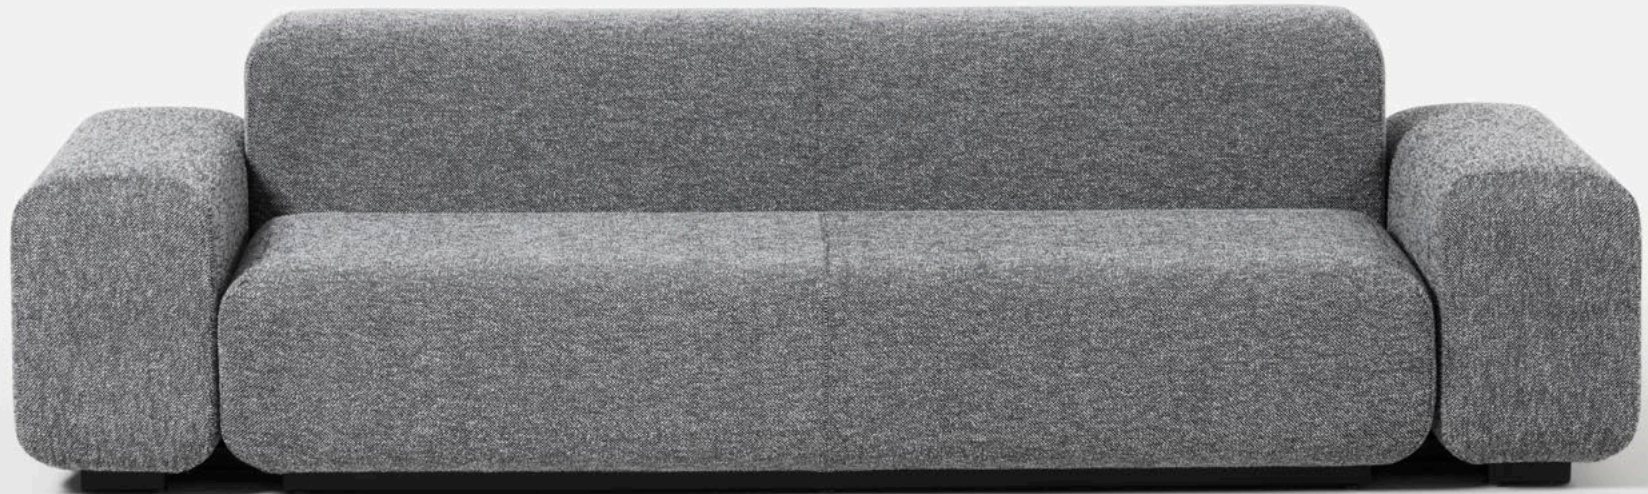

Klaster collection

PRODUCT SHEET

prostoria

Klaster collection

by **NUMEN / FOR USE**

Klaster is a flexible modular system made up of minimalist cubes. It consists of 14 modules: 6 seats, 4 low and 4 high backrests which can be freely combined into any number of exciting configurations. The visual identity of the modules aims for a certain degree of neutrality, thereby enabling maximum creativity when it comes to their arrangement and use. Thanks to the variety of the modules and their multifunctionality, Klaster is equally suitable for both domestic interior and public space.

Klaster

SPECIFICATIONS AND TECHNICAL DRAWING

STRUCTURE	plywood, metal, solid wood
SUSPENSION	GOODSIDE® slats, elastic webbing
SEAT & BACKREST	HR foam, polyester wadding
BASE	metal + powder coating BLACK
UPHOLSTERY	fabric (removable)

SEAT XL 65, BACKREST S LOW, BACKREST XL HIGH
dimensions w 228 x d 98 x h 70 cm
w 89³/₄" x d 38³/₄" x h 27³/₄"

SEAT XL 65, BACKREST XL HIGH
dimensions w 195 x d 98 x h 70 cm
w 76³/₄" x d 38³/₄" x h 27³/₄"

SEAT XL 65, BACKREST S LOW, BACKREST XL HIGH
dimensions w 228 x d 98 x h 70 cm
w 89³/₄" x d 38³/₄" x h 27³/₄"

SEAT XL 65, BACKREST S LOW (2X), BACKREST XL HIGH
dimensions w 260 x d 98 x h 70 cm
w 102¹/₄" x d 38³/₄" x h 27³/₄"