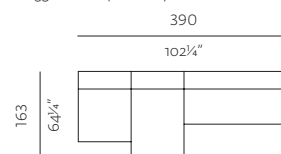

SEAT M 98, SEAT XL 65, BACKREST S HIGH, BACKREST L LOW, BACKREST XL HIGH (OPTION A)
dimensions w 325 x d 163 x h 70 cm
w 128" x d 64¹/₄" x h 27³/₄"

SEAT M 98, SEAT XL 65, BACKREST S HIGH, BACKREST L LOW, BACKREST XL HIGH (OPTION B)
dimensions w 325 x d 163 x h 70 cm
w 128" x d 64¹/₄" x h 27³/₄"

SEAT M 98, SEAT XL 65, BACKREST S HIGH, BACKREST S LOW, BACKREST L LOW, BACKREST XL HIGH
dimensions w 358 x d 163 x h 70 cm
w 141" x d 64¹/₄" x h 27³/₄"

SEAT S 65 (6X), SEAT S 98 (4X), SEAT XL 65, BACKREST S HIGH (5X)
dimensions w 423 x d 423 x h 70 cm
w 166³/₄" x d 166³/₄" x h 27³/₄"

SEAT S 98 (3X), SEAT M 98, BACKREST S HIGH (3X)
dimensions w 390 x d 130 x h 70 cm
w 153³/₄" x d 51¹/₄" x h 27³/₄"

SEAT S 98 (3X), SEAT M 98, BACKREST S HIGH (3X), BACKREST M LOW (2X)
dimensions w 455 x d 130 x h 70 cm
w 179¹/₄" x d 51¹/₄" x h 27³/₄"

SEAT S 98, SEAT M 98, SEAT XL 65, BACKREST S HIGH (2X), BACKREST XL HIGH
dimensions w 390 x d 163 x h 70 cm
w 153³/₄" x d 64¹/₄" x h 27³/₄"

SEAT S 98 (2X), SEAT M 98 (2X), SEAT XL 65 (2X), BACKREST XL HIGH (2X)
dimensions w 390 x d 293 x h 70 cm
w 153³/₄" x d 115¹/₄" x h 27³/₄"