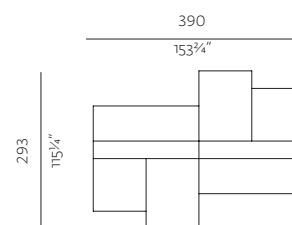

SEAT M 98, SEAT XL 65, BACKREST S HIGH, BACKREST L LOW, BACKREST XL HIGH (OPTION A)
dimensions w 325 x d 163 x h 70 cm
w 128" x d 64¹/₄" x h 27³/₄"

SEAT M 98, SEAT XL 65, BACKREST S HIGH, BACKREST L LOW, BACKREST XL HIGH (OPTION B)
dimensions w 325 x d 163 x h 70 cm
w 128" x d 64¹/₄" x h 27³/₄"

SEAT M 98, SEAT XL 65, BACKREST S HIGH, BACKREST S LOW, BACKREST L LOW, BACKREST XL HIGH
dimensions w 358 x d 163 x h 70 cm
w 141" x d 64¹/₄" x h 27³/₄"

SEAT S 65 (6X), SEAT S 98 (4X), SEAT XL 65, BACKREST S HIGH (5X)
dimensions w 423 x d 423 x h 70 cm
w 166³/₄" x d 166³/₄" x h 27³/₄"

SEAT S 98 (3X), SEAT M 98, BACKREST S HIGH (3X)
dimensions w 390 x d 130 x h 70 cm
w 153³/₄" x d 51¹/₄" x h 27³/₄"

SEAT S 98 (3X), SEAT M 98, BACKREST S HIGH (3X), BACKREST M LOW (2X)
dimensions w 455 x d 130 x h 70 cm
w 179¹/₄" x d 51¹/₄" x h 27³/₄"

SEAT S 98, SEAT M 98, SEAT XL 65, BACKREST S HIGH (2X), BACKREST XL HIGH
dimensions w 390 x d 163 x h 70 cm
w 153³/₄" x d 64¹/₄" x h 27³/₄"

SEAT S 98 (2X), SEAT M 98 (2X), SEAT XL 65 (2X), BACKREST XL HIGH (2X)
dimensions w 390 x d 293 x h 70 cm
w 153³/₄" x d 115¹/₄" x h 27³/₄"