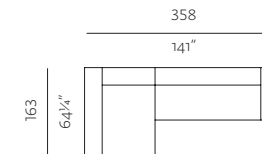

BACKREST XL LOW
dimensions w 195 x d 32,5 x h 52 cm
w 76¾" x d 13" x h 20¾"

BACKREST XL HIGH
dimensions w 195 x d 32,5 x h 70 cm
w 76¾" x d 13" x h 27¾"

SPECIFICATIONS AND TECHNICAL DRAWING

POSSIBLE COMPOSITIONS

SEAT S 98, BACKREST HIGH
dimensions w 98 x d 130 x h 70 cm
w 38³/₄" x d 51¹/₄" x h 27³/₄"

SEAT S 98, BACKREST S HIGH, BACKREST M LOW (2X)
dimensions w 163 x d 130 x h 70 cm
w 64¹/₄" x d 51¹/₄" x h 27³/₄"

SEAT M 98, SEAT XL 65, BACKREST S HIGH, BACKREST L LOW, BACKREST XL HIGH (OPTION A)
dimensions w 325 x d 163 x h 70 cm
w 128" x d 64¹/₄" x h 27³/₄"

SEAT M 98, SEAT XL 65, BACKREST S HIGH, BACKREST L LOW, BACKREST XL HIGH (OPTION B)
dimensions w 325 x d 163 x h 70 cm
w 128" x d 64¹/₄" x h 27³/₄"

SEAT M 98, SEAT XL 65, BACKREST S HIGH, BACKREST S LOW, BACKREST L LOW, BACKREST XL HIGH
dimensions w 358 x d 163 x h 70 cm
w 141" x d 64¹/₄" x h 27³/₄"

SEAT S 65 (6X), SEAT S 98 (4X), SEAT XL 65, BACKREST S HIGH (5X)
dimensions w 423 x d 423 x h 70 cm
w 166³/₄" x d 166³/₄" x h 27³/₄"