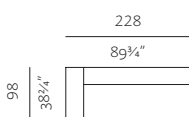

SEAT XL 65, BACKREST S LOW, BACKREST XL HIGH
dimensions w 228 x d 98 x h 70 cm
w 89³/₄" x d 38³/₄" x h 27³/₄"