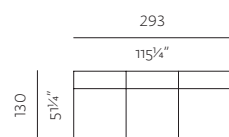

SEAT S 98 (3X), SEAT M 98, BACKREST S HIGH (3X)
dimensions w 390 x d 130 x h 70 cm
w 153³/₄" x d 51¹/₄" x h 27³/₄"

SEAT S 98 (3X), SEAT M 98, BACKREST S HIGH (3X), BACKREST M LOW (2X)
dimensions w 455 x d 130 x h 70 cm
w 179¹/₄" x d 51¹/₄" x h 27³/₄"

SEAT S 98, SEAT M 98, SEAT XL 65, BACKREST S HIGH (2X), BACKREST XL HIGH
dimensions w 390 x d 163 x h 70 cm
w 153³/₄" x d 64¹/₄" x h 27³/₄"

SEAT S 98 (2X), SEAT M 98 (2X), SEAT XL 65 (2X), BACKREST XL HIGH (2X)
dimensions w 390 x d 293 x h 70 cm
w 153³/₄" x d 115¹/₄" x h 27³/₄"

SEAT S 98, SEAT M 98 (3X), SEAT M 130, SEAT XL 65 (2X), BACKREST S HIGH, BACKREST M HIGH (3X)
dimensions w 455 x d 325 x h 70 cm
w 179¹/₄" x d 128" x h 27³/₄"

SEAT S 98 (3X), BACKREST S HIGH (3X), BACKREST M LOW (2X)
dimensions w 358 x d 130 x h 70 cm
w 141" x d 51¹/₄" x h 27³/₄"

SEAT S 98 (3X), BACKREST S HIGH (3X)
dimensions w 293 x d 130 x h 70 cm
w 115¹/₄" x d 51¹/₄" x h 27³/₄"

SEAT M 98, SEAT M 130, SEAT XL 65, BACKREST S HIGH, BACKREST M HIGH, BACKREST XL HIGH
dimensions w 358 x d 293 x h 70 cm
w 141" x d 115¹/₄" x h 27³/₄"