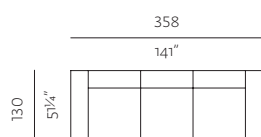

SEAT S 98 (3X), SEAT M 98, BACKREST S HIGH (3X)
dimensions w 390 x d 130 x h 70 cm
w 153³/₄" x d 51¹/₄" x h 27³/₄"

SEAT S 98 (3X), SEAT M 98, BACKREST S HIGH (3X), BACKREST M LOW (2X)
dimensions w 455 x d 130 x h 70 cm
w 179¹/₄" x d 51¹/₄" x h 27³/₄"

SEAT S 98, SEAT M 98, SEAT XL 65, BACKREST S HIGH (2X), BACKREST XL HIGH
dimensions w 390 x d 163 x h 70 cm
w 153³/₄" x d 64¹/₄" x h 27³/₄"

SEAT S 98 (2X), SEAT M 98 (2X), SEAT XL 65 (2X), BACKREST XL HIGH (2X)
dimensions w 390 x d 293 x h 70 cm
w 153³/₄" x d 115¹/₄" x h 27³/₄"

SEAT S 98, SEAT M 98 (3X), SEAT M 130, SEAT XL 65 (2X), BACKREST S HIGH, BACKREST M HIGH (3X)
dimensions w 455 x d 325 x h 70 cm
w 179¹/₄" x d 128" x h 27³/₄"

SEAT S 98 (3X), BACKREST S HIGH (3X), BACKREST M LOW (2X)
dimensions w 358 x d 130 x h 70 cm
w 141" x d 51¹/₄" x h 27³/₄"

SEAT S 98 (3X), BACKREST S HIGH (3X)
dimensions w 293 x d 130 x h 70 cm
w 115¹/₄" x d 51¹/₄" x h 27³/₄"

SEAT M 98, SEAT M 130, SEAT XL 65, BACKREST S HIGH, BACKREST M HIGH, BACKREST XL HIGH
dimensions w 358 x d 293 x h 70 cm
w 141" x d 115¹/₄" x h 27³/₄"