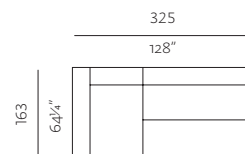

BACKREST M HIGH
dimensions w 130 x d 32,5 x h 70 cm
w 51¼" x d 13" x h 27¾"

BACKREST L LOW
dimensions w 162,5 x d 32,5 x h 52 cm
w 64¼" x d 13" x h 20¾"

BACKREST L HIGH
dimensions w 162,5 x d 32,5 x h 70 cm
w 64¼" x d 13" x h 27¾"

BACKREST XL LOW
dimensions w 195 x d 32,5 x h 52 cm
w 76¾" x d 13" x h 20¾"

BACKREST XL HIGH
dimensions w 195 x d 32,5 x h 70 cm
w 76¾" x d 13" x h 27¾"

SPECIFICATIONS AND TECHNICAL DRAWING

POSSIBLE COMPOSITIONS

SEAT S 98, BACKREST HIGH
dimensions w 98 x d 130 x h 70 cm
w 38³/₄" x d 51¹/₄" x h 27³/₄"

SEAT S 98, BACKREST S HIGH, BACKREST M LOW (2X)
dimensions w 163 x d 130 x h 70 cm
w 64¹/₄" x d 51¹/₄" x h 27³/₄"

SEAT M 98, SEAT XL 65, BACKREST S HIGH, BACKREST L LOW, BACKREST XL HIGH (OPTION A)
dimensions w 325 x d 163 x h 70 cm
w 128" x d 64¹/₄" x h 27³/₄"

SEAT M 98, SEAT XL 65, BACKREST S HIGH, BACKREST L LOW, BACKREST XL HIGH (OPTION B)
dimensions w 325 x d 163 x h 70 cm
w 128" x d 64¹/₄" x h 27³/₄"