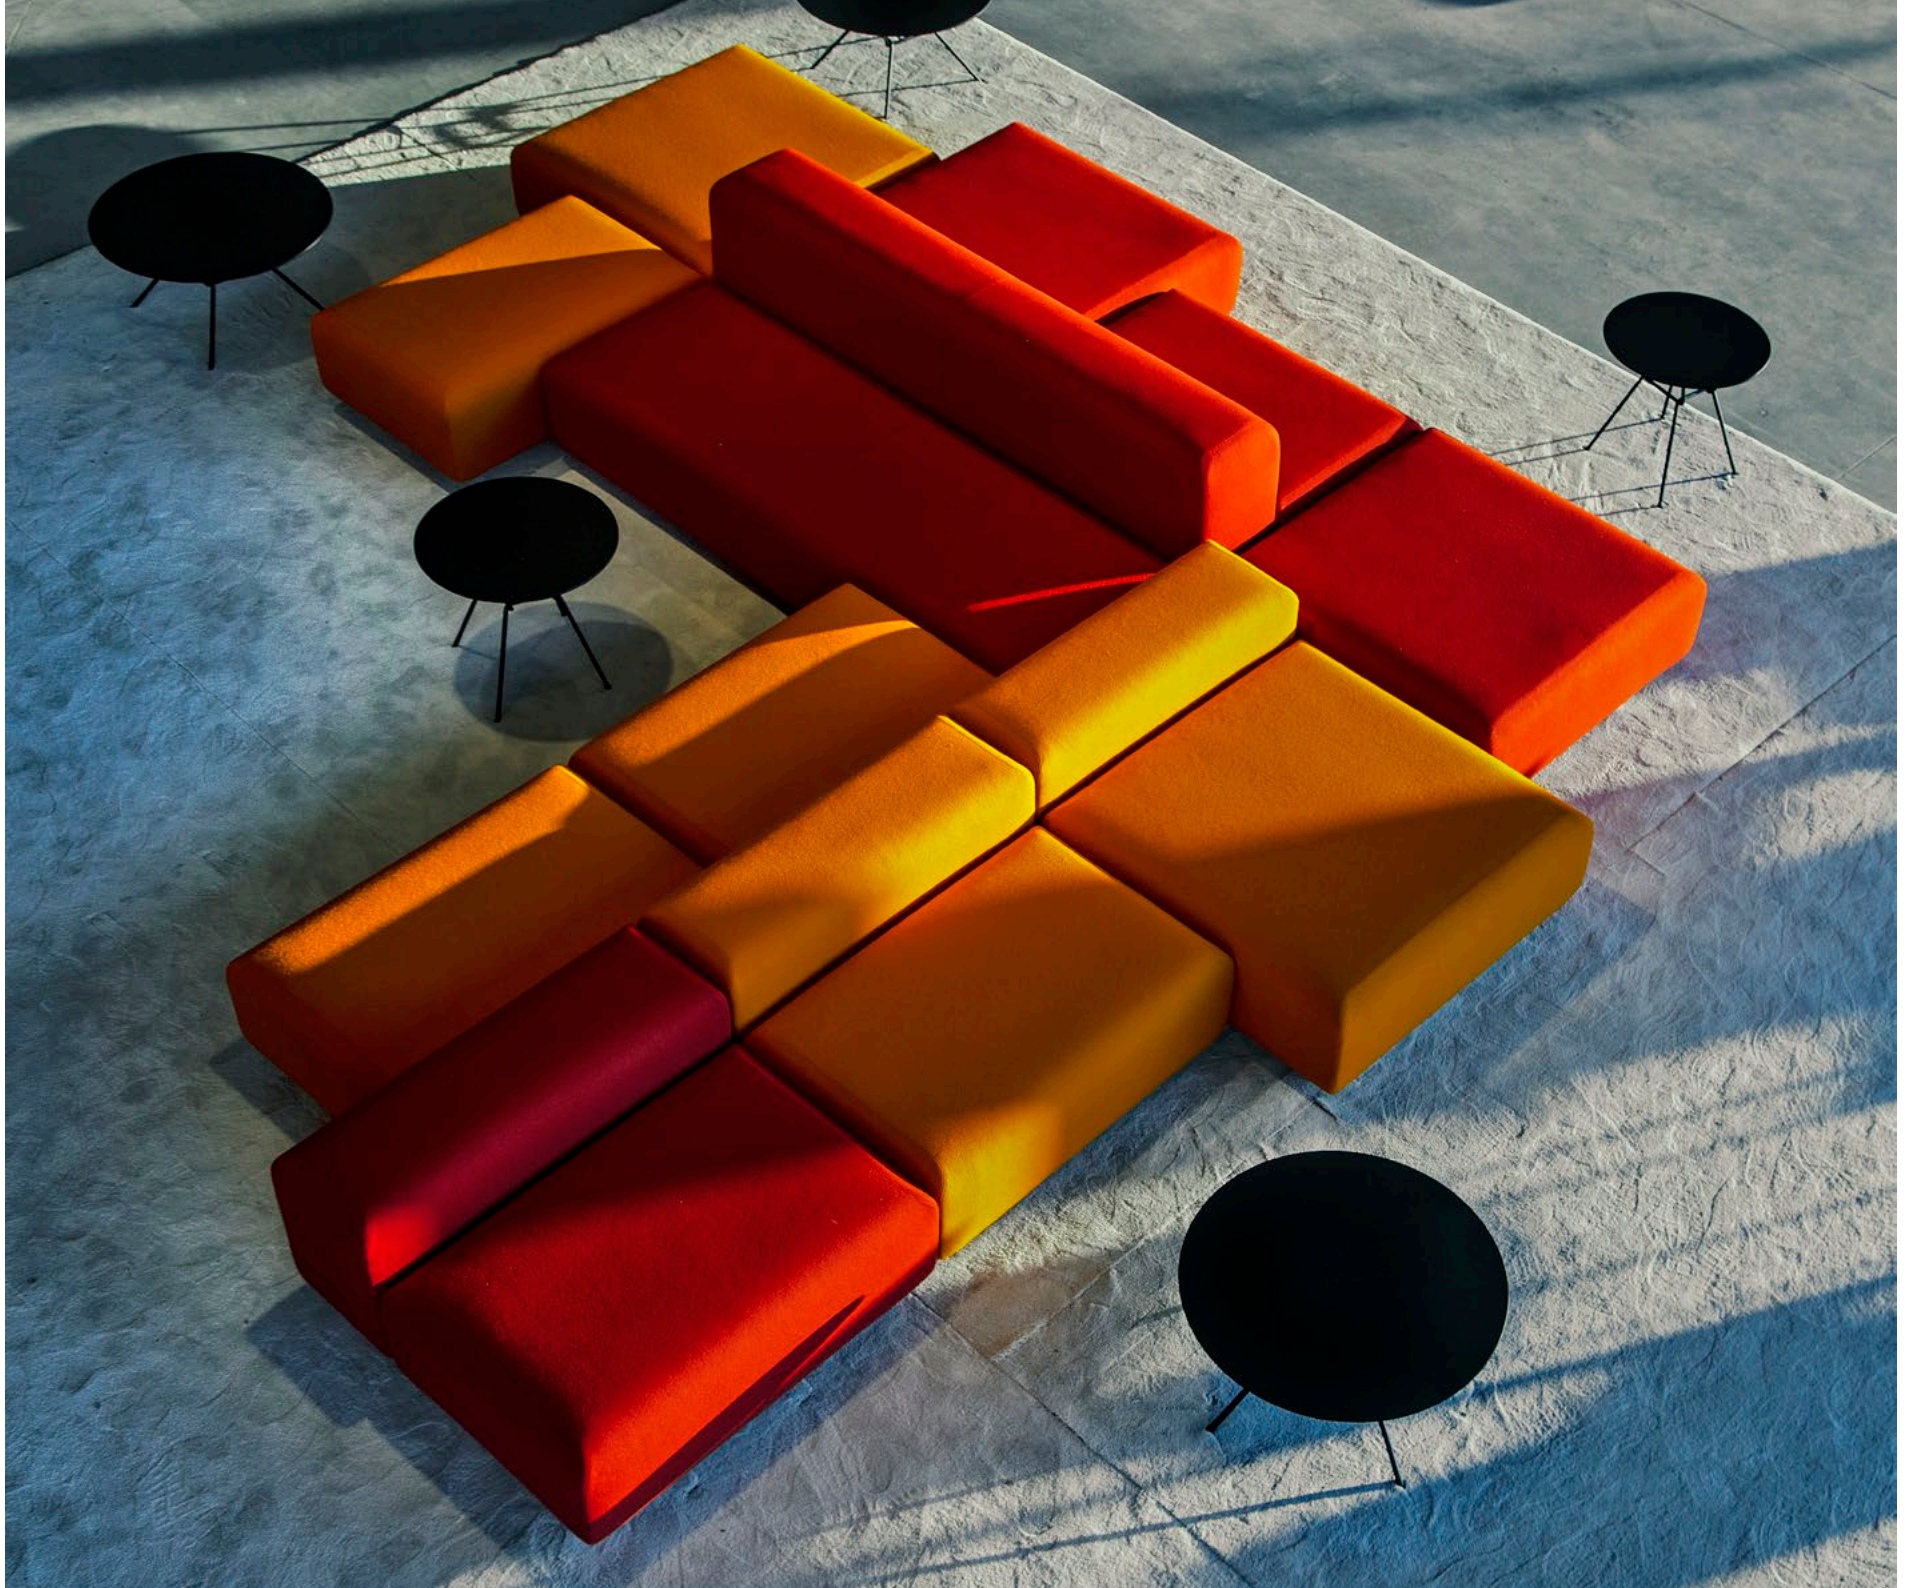

Klaster collection

PRODUCT SHEET

prostoria

Klaster collection

by **NUMEN / FOR USE**

Klaster is a flexible modular system made up of minimalist cubes. It consists of 14 modules: 6 seats, 4 low and 4 high backrests which can be freely combined into any number of exciting configurations. The visual identity of the modules aims for a certain degree of neutrality, thereby enabling maximum creativity when it comes to their arrangement and use. Thanks to the variety of the modules and their multifunctionality, Klaster is equally suitable for both domestic interior and public space.

Klaster

SPECIFICATIONS AND TECHNICAL DRAWING

STRUCTURE	plywood, metal, solid wood
SUSPENSION	GOODSIDE® slats, elastic webbing
SEAT & BACKREST	HR foam, polyester wadding
BASE	metal + powder coating BLACK
UPHOLSTERY	fabric (removable)