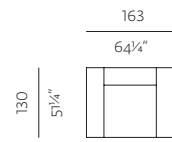

BACKREST M HIGH
dimensions w 130 x d 32,5 x h 70 cm
w 51¼" x d 13" x h 27¾"

BACKREST L LOW
dimensions w 162,5 x d 32,5 x h 52 cm
w 64¼" x d 13" x h 20¾"

BACKREST L HIGH
dimensions w 162,5 x d 32,5 x h 70 cm
w 64¼" x d 13" x h 27¾"

BACKREST XL LOW
dimensions w 195 x d 32,5 x h 52 cm
w 76¾" x d 13" x h 20¾"

BACKREST XL HIGH
dimensions w 195 x d 32,5 x h 70 cm
w 76¾" x d 13" x h 27¾"

SPECIFICATIONS AND TECHNICAL DRAWING

POSSIBLE COMPOSITIONS

SEAT S 98, BACKREST HIGH
dimensions w 98 x d 130 x h 70 cm
w 38³/₄" x d 51¹/₄" x h 27³/₄"

SEAT S 98, BACKREST S HIGH, BACKREST M LOW (2X)
dimensions w 163 x d 130 x h 70 cm
w 64¹/₄" x d 51¹/₄" x h 27³/₄"

SEAT M 98, SEAT XL 65, BACKREST S HIGH, BACKREST L LOW, BACKREST XL HIGH (OPTION A)
dimensions w 325 x d 163 x h 70 cm
w 128" x d 64¹/₄" x h 27³/₄"

SEAT M 98, SEAT XL 65, BACKREST S HIGH, BACKREST L LOW, BACKREST XL HIGH (OPTION B)
dimensions w 325 x d 163 x h 70 cm
w 128" x d 64¹/₄" x h 27³/₄"