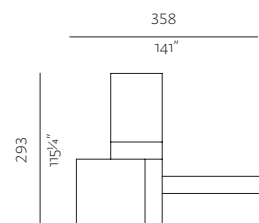

SEAT S 98, SEAT M 98, SEAT XL 65, BACKREST S HIGH (2X), BACKREST XL HIGH
dimensions w 390 x d 163 x h 70 cm
w 153³/₄" x d 64¹/₄" x h 27³/₄"

SEAT S 98 (2X), SEAT M 98 (2X), SEAT XL 65 (2X), BACKREST XL HIGH (2X)
dimensions w 390 x d 293 x h 70 cm
w 153³/₄" x d 115¹/₄" x h 27³/₄"

SEAT S 98, SEAT M 98 (3X), SEAT M 130, SEAT XL 65 (2X), BACKREST S HIGH, BACKREST M HIGH (3X)
dimensions w 455 x d 325 x h 70 cm
w 179¹/₄" x d 128" x h 27³/₄"

SEAT S 98 (3X), BACKREST S HIGH (3X), BACKREST M LOW (2X)
dimensions w 358 x d 130 x h 70 cm
w 141" x d 51¹/₄" x h 27³/₄"

SEAT S 98 (3X), BACKREST S HIGH (3X)
dimensions w 293 x d 130 x h 70 cm
w 115¹/₄" x d 51¹/₄" x h 27³/₄"

SEAT M 98, SEAT M 130, SEAT XL 65, BACKREST S HIGH, BACKREST M HIGH, BACKREST XL HIGH
dimensions w 358 x d 293 x h 70 cm
w 141" x d 115¹/₄" x h 27³/₄"

SEAT M 98, SEAT XL 65, BACKREST S HIGH, BACKREST XL HIGH
dimensions w 293 x d 163 x h 70 cm
w 115¹/₄" x d 64¹/₄" x h 27³/₄"

SEAT S 65 (3X), SEAT S 98 (2X), BACKREST S HIGH (2X), BACKREST XL HIGH
dimensions w 228 x d 390 x h 70 cm
w 89³/₄" x d 153³/₄" x h 27³/₄"