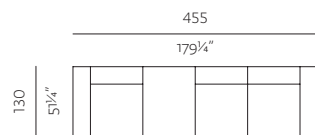

SEAT M 98, SEAT XL 65, BACKREST S HIGH, BACKREST L LOW, BACKREST XL HIGH (OPTION A)
dimensions w 325 x d 163 x h 70 cm
w 128" x d 64¹/₄" x h 27³/₄"

SEAT M 98, SEAT XL 65, BACKREST S HIGH, BACKREST L LOW, BACKREST XL HIGH (OPTION B)
dimensions w 325 x d 163 x h 70 cm
w 128" x d 64¹/₄" x h 27³/₄"

SEAT M 98, SEAT XL 65, BACKREST S HIGH, BACKREST S LOW, BACKREST L LOW, BACKREST XL HIGH
dimensions w 358 x d 163 x h 70 cm
w 141" x d 64¹/₄" x h 27³/₄"

SEAT S 65 (6X), SEAT S 98 (4X), SEAT XL 65, BACKREST S HIGH (5X)
dimensions w 423 x d 423 x h 70 cm
w 166³/₄" x d 166³/₄" x h 27³/₄"

SEAT S 98 (3X), SEAT M 98, BACKREST S HIGH (3X)
dimensions w 390 x d 130 x h 70 cm
w 153³/₄" x d 51¹/₄" x h 27³/₄"

SEAT S 98 (3X), SEAT M 98, BACKREST S HIGH (3X), BACKREST M LOW (2X)
dimensions w 455 x d 130 x h 70 cm
w 179¹/₄" x d 51¹/₄" x h 27³/₄"

SEAT S 98, SEAT M 98, SEAT XL 65, BACKREST S HIGH (2X), BACKREST XL HIGH
dimensions w 390 x d 163 x h 70 cm
w 153³/₄" x d 64¹/₄" x h 27³/₄"

SEAT S 98 (2X), SEAT M 98 (2X), SEAT XL 65 (2X), BACKREST XL HIGH (2X)
dimensions w 390 x d 293 x h 70 cm
w 153³/₄" x d 115¹/₄" x h 27³/₄"