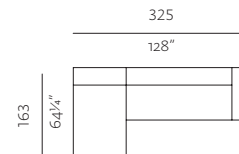

BACKREST XL LOW
dimensions w 195 x d 32,5 x h 52 cm
w 76¾" x d 13" x h 20¾"

BACKREST XL HIGH
dimensions w 195 x d 32,5 x h 70 cm
w 76¾" x d 13" x h 27¾"

SPECIFICATIONS AND TECHNICAL DRAWING

POSSIBLE COMPOSITIONS

SEAT S 98, BACKREST HIGH
dimensions w 98 x d 130 x h 70 cm
w 38³/₄" x d 51¹/₄" x h 27³/₄"

SEAT S 98, BACKREST S HIGH, BACKREST M LOW (2X)
dimensions w 163 x d 130 x h 70 cm
w 64¹/₄" x d 51¹/₄" x h 27³/₄"

SEAT M 98, SEAT XL 65, BACKREST S HIGH, BACKREST L LOW, BACKREST XL HIGH (OPTION A)
dimensions w 325 x d 163 x h 70 cm
w 128" x d 64¹/₄" x h 27³/₄"

SEAT M 98, SEAT XL 65, BACKREST S HIGH, BACKREST L LOW, BACKREST XL HIGH (OPTION B)
dimensions w 325 x d 163 x h 70 cm
w 128" x d 64¹/₄" x h 27³/₄"

SEAT M 98, SEAT XL 65, BACKREST S HIGH, BACKREST S LOW, BACKREST L LOW, BACKREST XL HIGH
dimensions w 358 x d 163 x h 70 cm
w 141" x d 64¹/₄" x h 27³/₄"

SEAT S 65 (6X), SEAT S 98 (4X), SEAT XL 65, BACKREST S HIGH (5X)
dimensions w 423 x d 423 x h 70 cm
w 166³/₄" x d 166³/₄" x h 27³/₄"