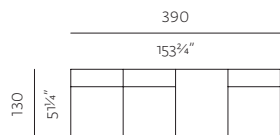

SEAT S 98 (3X), SEAT M 98, BACKREST S HIGH (3X)
dimensions w 390 x d 130 x h 70 cm
w 153³/₄" x d 51¹/₄" x h 27³/₄"