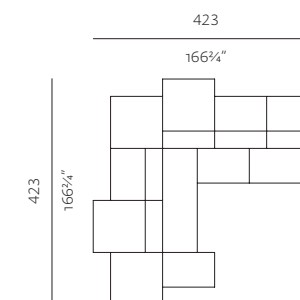

BACKREST XL LOW
dimensions w 195 x d 32,5 x h 52 cm
w 76¾" x d 13" x h 20¾"

BACKREST XL HIGH
dimensions w 195 x d 32,5 x h 70 cm
w 76¾" x d 13" x h 27¾"

SPECIFICATIONS AND TECHNICAL DRAWING

POSSIBLE COMPOSITIONS

SEAT S 98, BACKREST HIGH
dimensions w 98 x d 130 x h 70 cm
w 38³/₄" x d 51¹/₄" x h 27³/₄"

SEAT S 98, BACKREST S HIGH, BACKREST M LOW (2X)
dimensions w 163 x d 130 x h 70 cm
w 64¹/₄" x d 51¹/₄" x h 27³/₄"

SEAT M 98, SEAT XL 65, BACKREST S HIGH, BACKREST L LOW, BACKREST XL HIGH (OPTION A)
dimensions w 325 x d 163 x h 70 cm
w 128" x d 64¹/₄" x h 27³/₄"

SEAT M 98, SEAT XL 65, BACKREST S HIGH, BACKREST L LOW, BACKREST XL HIGH (OPTION B)
dimensions w 325 x d 163 x h 70 cm
w 128" x d 64¹/₄" x h 27³/₄"

SEAT M 98, SEAT XL 65, BACKREST S HIGH, BACKREST S LOW, BACKREST L LOW, BACKREST XL HIGH
dimensions w 358 x d 163 x h 70 cm
w 141" x d 64¹/₄" x h 27³/₄"

SEAT S 65 (6X), SEAT S 98 (4X), SEAT XL 65, BACKREST S HIGH (5X)
dimensions w 423 x d 423 x h 70 cm
w 166³/₄" x d 166³/₄" x h 27³/₄"