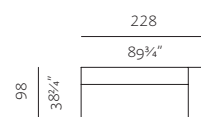

SEAT XL 65, BACKREST S LOW, BACKREST XL HIGH
dimensions w 228 x d 98 x h 70 cm
w 89³/₄" x d 38³/₄" x h 27³/₄"