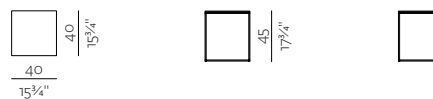

SPECIFICATIONS AND TECHNICAL DRAWING

TABLE TOP	compact
BASE	metal frame 10 x 10 mm + powder coating

[product information website](#)

**LOW TABLE 1**  
w 39 1/4" x d 39 1/4" x h 14 1/4"  
w 100 x d 100 x h 35 cm

**LOW TABLE 2**  
w 39 1/4" x d 27 1/4" x h 14 1/4"  
w 100 x d 70 x h 35 cm

**LOW TABLE 3**  
w 15 3/4" x d 15 3/4" x h 21 3/4"  
w 40 x d 40 x h 55 cm

**LOW TABLE 4**  
w 15 3/4" x d 15 3/4" x h 17 3/4"  
w 40 x d 40 x h 45 cm

**LOW TABLE 5**  
w 15 3/4" x d 21 3/4" x h 15 3/4"  
w 40 x d 55 x h 40 cm

**LOW TABLE 6**  
w 15 3/4" x d 17 3/4" x h 15 3/4"  
w 40 x d 45 x h 40 cm