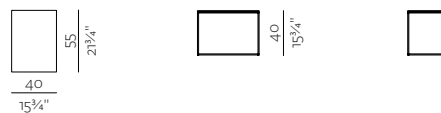

SPECIFICATIONS AND TECHNICAL DRAWING

TABLE TOP	compact
BASE	metal frame 10 x 10 mm + powder coating

[product information website](#)

**LOW TABLE 1**  
w 39 1/4" x d 39 1/4" x h 14 1/4"  
w 100 x d 100 x h 35 cm

**LOW TABLE 2**  
w 39 1/4" x d 27 1/4" x h 14 1/4"  
w 100 x d 70 x h 35 cm

**LOW TABLE 3**  
w 15 3/4" x d 15 3/4" x h 21 3/4"  
w 40 x d 40 x h 55 cm

**LOW TABLE 4**  
w 15 3/4" x d 15 3/4" x h 17 3/4"  
w 40 x d 40 x h 45 cm

**LOW TABLE 5**  
w 15 3/4" x d 21 3/4" x h 15 3/4"  
w 40 x d 55 x h 40 cm

**LOW TABLE 6**  
w 15 3/4" x d 17 3/4" x h 15 3/4"  
w 40 x d 45 x h 40 cm