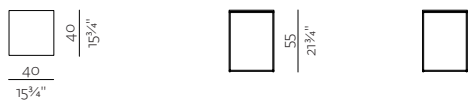

SPECIFICATIONS AND TECHNICAL DRAWING

TABLE TOP	compact
BASE	metal frame 10 x 10 mm + powder coating

[product information website](#)

**LOW TABLE 1**  
w 39 1/4" x d 39 1/4" x h 14 1/4"  
w 100 x d 100 x h 35 cm

**LOW TABLE 2**  
w 39 1/4" x d 27 1/4" x h 14 1/4"  
w 100 x d 70 x h 35 cm

**LOW TABLE 3**  
w 15 3/4" x d 15 3/4" x h 21 3/4"  
w 40 x d 40 x h 55 cm

**LOW TABLE 4**  
w 15 3/4" x d 15 3/4" x h 17 3/4"  
w 40 x d 40 x h 45 cm

**LOW TABLE 5**  
w 15 3/4" x d 21 3/4" x h 15 3/4"  
w 40 x d 55 x h 40 cm

**LOW TABLE 6**  
w 15 3/4" x d 17 3/4" x h 15 3/4"  
w 40 x d 45 x h 40 cm