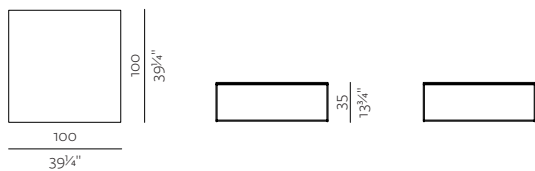

# Frameless collection

by **SANJA KNEZOVIĆ**

The **Frameless** is a member of the Frame family of low tables. The only difference between them is in the thickness of their metal construction. As the name suggests, Frameless appears as the ultimate light object thanks to its gracile slim metal construction. The table can be used to stand alone or arranged in a series in the given framework. The selected height is determined by its position as the main or side table. The frame is made of metal profile with glass or compact panel placed onto it.

SPECIFICATIONS AND TECHNICAL DRAWING

TABLE TOP	compact
BASE	metal frame 10 x 10 mm + powder coating

[product information website](#)

**LOW TABLE 1**  
w 39 1/4" x d 39 1/4" x h 14 1/4"  
w 100 x d 100 x h 35 cm

**LOW TABLE 2**  
w 39 1/4" x d 27 1/4" x h 14 1/4"  
w 100 x d 70 x h 35 cm

**LOW TABLE 3**  
w 15 3/4" x d 15 3/4" x h 21 3/4"  
w 40 x d 40 x h 55 cm

**LOW TABLE 4**  
w 15 3/4" x d 15 3/4" x h 17 3/4"  
w 40 x d 40 x h 45 cm

**LOW TABLE 5**  
w 15 3/4" x d 21 3/4" x h 15 3/4"  
w 40 x d 55 x h 40 cm

**LOW TABLE 6**  
w 15 3/4" x d 17 3/4" x h 15 3/4"  
w 40 x d 45 x h 40 cm