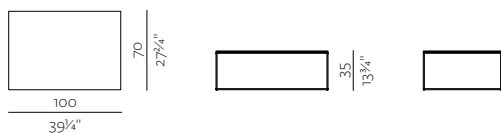

SPECIFICATIONS AND TECHNICAL DRAWING

TABLE TOP	compact
BASE	metal frame 10 x 10 mm + powder coating

[product information website](#)

**LOW TABLE 1**  
w 39 1/4" x d 39 1/4" x h 14 1/4"  
w 100 x d 100 x h 35 cm

**LOW TABLE 2**  
w 39 1/4" x d 27 1/4" x h 14 1/4"  
w 100 x d 70 x h 35 cm

**LOW TABLE 3**  
w 15 3/4" x d 15 3/4" x h 21 3/4"  
w 40 x d 40 x h 55 cm

**LOW TABLE 4**  
w 15 3/4" x d 15 3/4" x h 17 3/4"  
w 40 x d 40 x h 45 cm

**LOW TABLE 5**  
w 15 3/4" x d 21 3/4" x h 15 3/4"  
w 40 x d 55 x h 40 cm

**LOW TABLE 6**  
w 15 3/4" x d 17 3/4" x h 15 3/4"  
w 40 x d 45 x h 40 cm