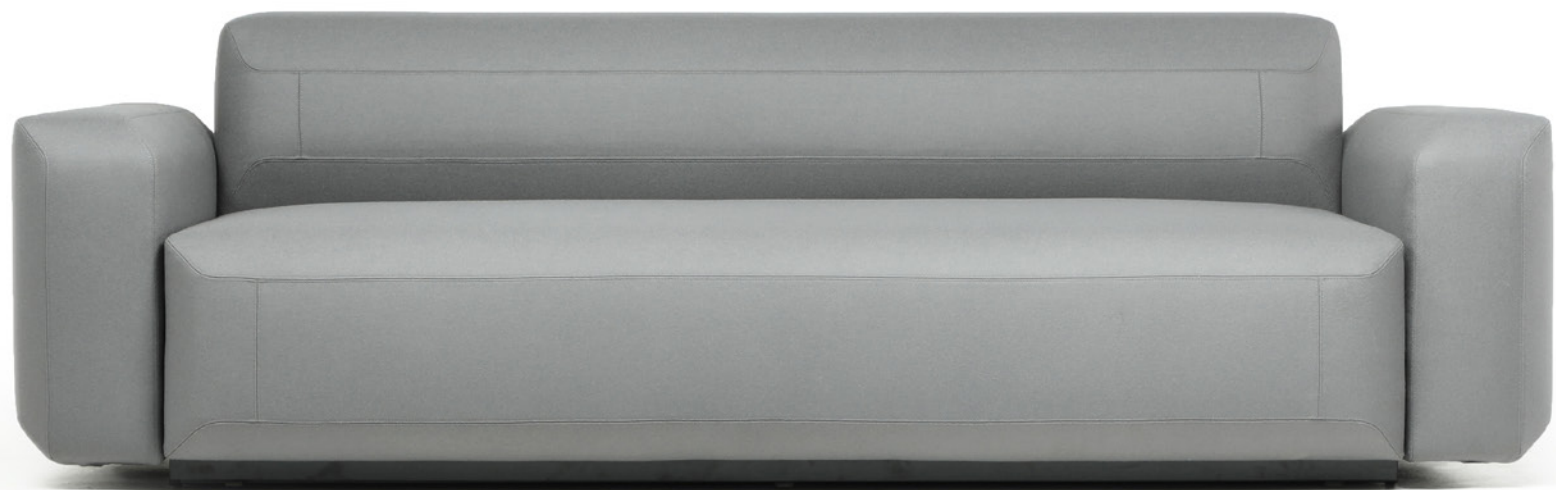

# Fade collection

PRODUCT SHEET

**prostoria**

# Fade collection

by **NUMEN / FOR USE**

**Fade** is a sofa bed system featuring a characteristic, continuous diagonal bevel of edges, applied on all of the elements of the system. This formal fade-out of volumes, varying in depth or height, results in a soft transition of elements, uniting the cuboids of the seat, backrest and armrests.

SPECIFICATIONS AND TECHNICAL DRAWING

STRUCTURE	solid wood, plywood
SUSPENSION	wave springs, elastic webbing
SEAT & BACKREST	HR foam, polyester wadding
UPHOLSTERY	fabric (removable)
MATTRESS TYPE	HR foam

[product information website](#)

**2.5SEATER + EXTENDED (L/R)**

w 99¼" × d 69" × h 30"  
w 252 × d 175 × h 76 cm

**2.5SEATER + EXTENDED (L/R)**

w 115" × d 69" × h 30"  
w 292 × d 175 × h 76 cm

**3SEATER SOFA**