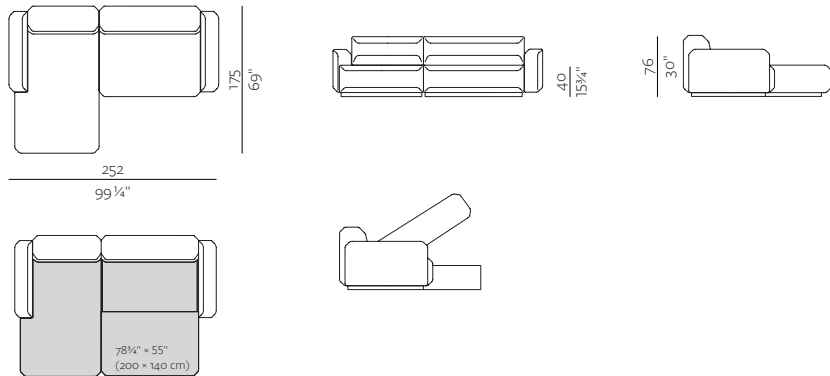

# Fade collection

by **NUMEN / FOR USE**

**Fade** is a sofa bed system featuring a characteristic, continuous diagonal bevel of edges, applied on all of the elements of the system. This formal fade-out of volumes, varying in depth or height, results in a soft transition of elements, uniting the cuboids of the seat, backrest and armrests.

SPECIFICATIONS AND TECHNICAL DRAWING

STRUCTURE	solid wood, plywood
SUSPENSION	wave springs, elastic webbing
SEAT & BACKREST	HR foam, polyester wadding
UPHOLSTERY	fabric (removable)
MATTRESS TYPE	HR foam

[product information website](#)

**2.5SEATER + EXTENDED (L/R)**

w 99¼" × d 69" × h 30"  
w 252 × d 175 × h 76 cm

**2.5SEATER + EXTENDED (L/R)**

w 115" × d 69" × h 30"  
w 292 × d 175 × h 76 cm

**3SEATER SOFA**

w 96¾" × d 42¾" × h 30"  
w 246 × d 108 × h 76 cm