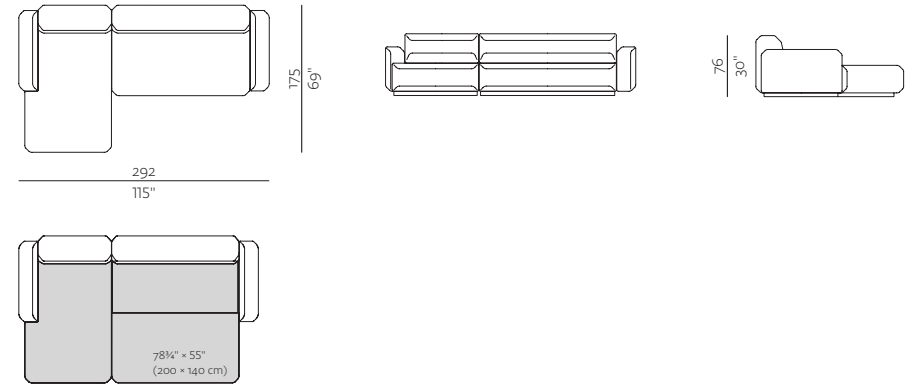

[product information website](#)

**2.5SEATER + EXTENDED (L/R)**

w 99¼" × d 69" × h 30"  
w 252 × d 175 × h 76 cm

**2.5SEATER + EXTENDED (L/R)**

w 115" × d 69" × h 30"  
w 292 × d 175 × h 76 cm

**3SEATER SOFA**

w 96¾" × d 42¾" × h 30"  
w 246 × d 108 × h 76 cm