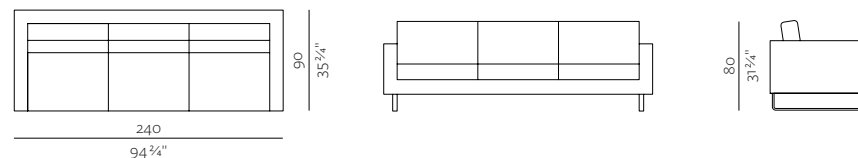

[sofa information website](#)

[armchair information website](#)

[pouf information website](#)

ARMCHAIR
 w 31 3/4" x d 25 3/4" x h 31 3/4"
 w 80 x d 65 x h 80 cm

POUF
 w 31 3/4" x d 23 3/4" x h 16 3/4"
 w 80 x d 60 x h 42 cm

2SEATER
 w 63" x d 35 3/4" x h 31 3/4"
 w 160 x d 90 x h 80 cm

3SEATER
 w 78 3/4" x d 35 3/4" x h 31 3/4"
 w 200 x d 90 x h 80 cm

4SEATER
 w 94 3/4" x d 35 3/4" x h 31 3/4"
 w 240 x d 90 x h 80 cm

SPECIFICATIONS AND TECHNICAL DRAWING