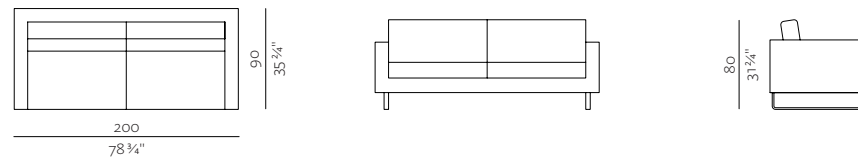

[sofa information website](#)

[armchair information website](#)

[pouf information website](#)

ARMCHAIR
 w 31 3/4" x d 25 3/4" x h 31 3/4"
 w 80 x d 65 x h 80 cm

POUF
 w 31 3/4" x d 23 3/4" x h 16 3/4"
 w 80 x d 60 x h 42 cm

2SEATER
 w 63" x d 35 3/4" x h 31 3/4"
 w 160 x d 90 x h 80 cm

3SEATER
 w 78 3/4" x d 35 3/4" x h 31 3/4"
 w 200 x d 90 x h 80 cm

4SEATER
 w 94 3/4" x d 35 3/4" x h 31 3/4"
 w 240 x d 90 x h 80 cm

SPECIFICATIONS AND TECHNICAL DRAWING