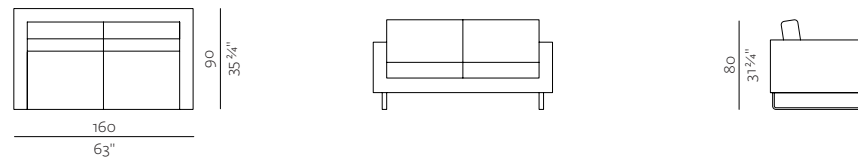

[sofa information website](#)

[armchair information website](#)

[pouf information website](#)

ARMCHAIR
 w 31 3/4" x d 25 3/4" x h 31 3/4"
 w 80 x d 65 x h 80 cm

POUF
 w 31 3/4" x d 23 3/4" x h 16 3/4"
 w 80 x d 60 x h 42 cm

2SEATER
 w 63" x d 35 3/4" x h 31 3/4"
 w 160 x d 90 x h 80 cm

3SEATER
 w 78 3/4" x d 35 3/4" x h 31 3/4"
 w 200 x d 90 x h 80 cm

4SEATER
 w 94 3/4" x d 35 3/4" x h 31 3/4"
 w 240 x d 90 x h 80 cm

SPECIFICATIONS AND TECHNICAL DRAWING