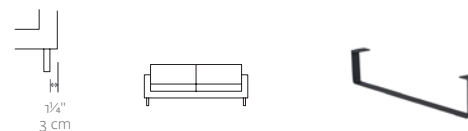

NOTE

- OAK NATURE LEGS ARE NOW AVAILABLE IN 8¼" (21 CM) HEIGHT
- WOODEN LEGS ARE AVAILABLE IN LACQUER AND BLACK LACQUER, THEY ARE NOT AVAILABLE IN ANY OTHER COLOUR LACQUERS

METAL LEGS FOR ARMCHAIR L-773 (L = 30¼" [77 CM]), FOR SOFA L-825 (L = 32¾" [83 CM]), FOR POUF L-533 (L = 20¾" [53 CM])
h 6¼" (16 cm)