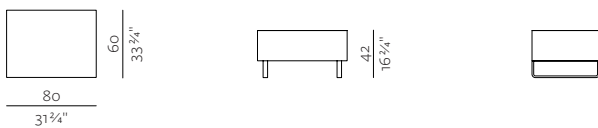

[sofa information website](#)

[armchair information website](#)

[pouf information website](#)

ARMCHAIR
 w 31 3/4" x d 25 3/4" x h 31 3/4"
 w 80 x d 65 x h 80 cm

POUF
 w 31 3/4" x d 23 3/4" x h 16 3/4"
 w 80 x d 60 x h 42 cm

2SEATER
 w 63" x d 35 3/4" x h 31 3/4"
 w 160 x d 90 x h 80 cm

3SEATER
 w 78 3/4" x d 35 3/4" x h 31 3/4"
 w 200 x d 90 x h 80 cm

4SEATER
 w 94 3/4" x d 35 3/4" x h 31 3/4"
 w 240 x d 90 x h 80 cm

SPECIFICATIONS AND TECHNICAL DRAWING