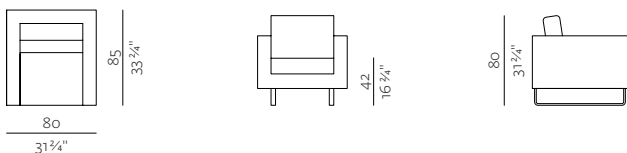

[sofa information website](#)

[armchair information website](#)

[pouf information website](#)

ARMCHAIR
 w 31 3/4" x d 25 3/4" x h 31 3/4"
 w 80 x d 65 x h 80 cm

POUF
 w 31 3/4" x d 23 3/4" x h 16 3/4"
 w 80 x d 60 x h 42 cm

2SEATER
 w 63" x d 35 3/4" x h 31 3/4"
 w 160 x d 90 x h 80 cm

3SEATER
 w 78 3/4" x d 35 3/4" x h 31 3/4"
 w 200 x d 90 x h 80 cm

4SEATER
 w 94 3/4" x d 35 3/4" x h 31 3/4"
 w 240 x d 90 x h 80 cm

SPECIFICATIONS AND TECHNICAL DRAWING