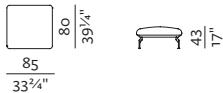

SPECIFICATIONS AND TECHNICAL DRAWING

BASE	steel rod $\varnothing$16 mm, steel plate + powder coating BLACK
SUSPENSION	GOODSIDE® SLATS
SEAT	HR foam
BACKREST	HR foam, polyester wadding
UPHOLSTERY	fabric (removable) / fabric + leather DIVINA (removable) / leather

[sofa information website](#)

[armchair information website](#)

[pouf information website](#)

ARMCHAIR

ARMCHAIR 138

POUF

POUF 105

2SEATER SOFA

2.5SEATER SOFA

2.5SEATER SOFA DEEP, ARMRESTS 110

2.5SEATER SOFA DEEP, ARMRESTS 85

3SEATER SOFA

CHAISE LONGUE + ARMREST 110 (L/R)

CHAISE LONGUE + ARMREST 110 (L/R)

CHAISE LONGUE 125 + ARMREST 110 (L/R)

CHAISE LONGUE 125 + ARMREST 110 (L/R)