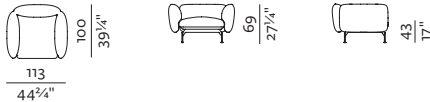

SPECIFICATIONS AND TECHNICAL DRAWING

BASE	steel rod $\varnothing$16 mm, steel plate + powder coating BLACK
SUSPENSION	GOODSIDE® SLATS
SEAT	HR foam
BACKREST	HR foam, polyester wadding
UPHOLSTERY	fabric (removable) / fabric + leather DIVINA (removable) / leather

[sofa information website](#)

[armchair information website](#)

[pouf information website](#)

ARMCHAIR