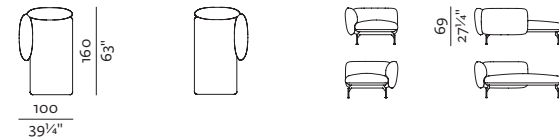

CHAISE LONGUE + ARMREST 110 (L/R)