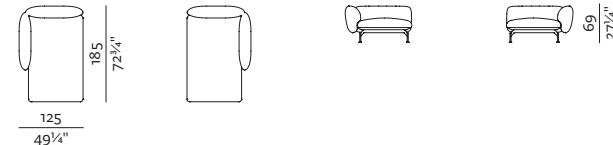

CHAISE LONGUE 125 + ARMREST 110 (L/R)