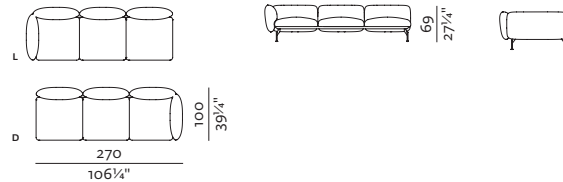

CHAISE LONGUE 125 + ARMREST 110 (L/R)

w 125 x d 160 x h 69 cm
w 49 $\frac{1}{4}$ " x d 63" x h 27 $\frac{1}{4}$ "

SPECIFICATIONS AND TECHNICAL DRAWING

1SEATER
 w 87 x d 100 x h 69 cm
 w 34 1/4" x d 39 1/4" x h 27 1/4"

1SEATER + ARMREST 110 (L/R)
 w 100 x d 100 x h 69 cm
 w 39 1/4" x d 39 1/4" x h 27 1/4"

1.5SEATER
 w 112 x d 100 x h 69 cm
 w 44" x d 39 1/4" x h 27 1/4"

1.5SEATER + ARMREST (L/R)
 w 125 x d 100 x h 69 cm
 w 49 1/4" x d 39 1/4" x h 27 1/4"

2SEATER + ARMREST (L/R)
 w 185 x d 100 x h 69 cm
 w 72 3/4" x d 39 1/4" x h 27 1/4"

2.5SEATER + ARMREST (L/R)
 w 235 x d 100 x h 69 cm
 w 92 3/4" x d 39 1/4" x h 27 1/4"

2.5SEATER DEEP + ARMREST 85 (L/R)
 w 235 x d 125 x h 69 cm
 w 92 3/4" x d 49 1/4" x h 27 1/4"

2.5SEATER DEEP + ARMREST 110 (L/R)
 w 235 x d 125 x h 69 cm
 w 92 3/4" x d 39 1/4" x h 27 1/4"

3SEATER + ARMREST (L/R)
 w 270 x d 100 x h 69 cm
 w 106 1/4" x d 39 1/4" x h 27 1/4"

CONNECTOR
 w 45 x d 12.5 cm
 w 17 3/4" x d 5"