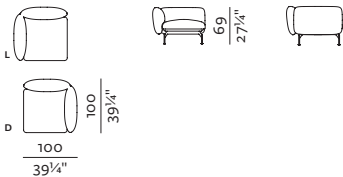

CHAISE LONGUE + ARMREST 110 (L/R)

w 100 x d 160 x h 69 cm
w 39 $\frac{1}{4}$ " x d 63" x h 27 $\frac{1}{4}$ "

CHAISE LONGUE 125 + ARMREST 110 (L/R)

w 125 x d 185 x h 69 cm
w 49 $\frac{1}{4}$ " x d 72 $\frac{3}{4}$ " x h 27 $\frac{1}{4}$ "

CHAISE LONGUE 125 + ARMREST 110 (L/R)

w 125 x d 160 x h 69 cm
w 49 $\frac{1}{4}$ " x d 63" x h 27 $\frac{1}{4}$ "

SPECIFICATIONS AND TECHNICAL DRAWING

1SEATER
 w 87 x d 100 x h 69 cm
 w 34 1/4" x d 39 1/4" x h 27 1/4"

1SEATER + ARMREST 110 (L/R)
 w 100 x d 100 x h 69 cm
 w 39 1/4" x d 39 1/4" x h 27 1/4"

1.5SEATER
 w 112 x d 100 x h 69 cm
 w 44" x d 39 1/4" x h 27 1/4"

1.5SEATER + ARMREST (L/R)
 w 125 x d 100 x h 69 cm
 w 49 1/4" x d 39 1/4" x h 27 1/4"

2SEATER + ARMREST (L/R)
 w 185 x d 100 x h 69 cm
 w 72 3/4" x d 39 1/4" x h 27 1/4"

2.5SEATER + ARMREST (L/R)
 w 235 x d 100 x h 69 cm
 w 92 3/4" x d 39 1/4" x h 27 1/4"

2.5SEATER DEEP + ARMREST 85 (L/R)
 w 235 x d 125 x h 69 cm
 w 92 3/4" x d 49 1/4" x h 27 1/4"