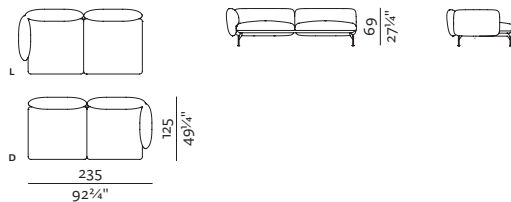

CHAISE LONGUE 125 + ARMREST 110 (L/R)

w 125 x d 160 x h 69 cm
w 49 $\frac{1}{4}$ " x d 63" x h 27 $\frac{1}{4}$ "

SPECIFICATIONS AND TECHNICAL DRAWING

1SEATER
 w 87 x d 100 x h 69 cm
 w 34 1/4" x d 39 1/4" x h 27 1/4"

1SEATER + ARMREST 110 (L/R)
 w 100 x d 100 x h 69 cm
 w 39 1/4" x d 39 1/4" x h 27 1/4"

1.5SEATER
 w 112 x d 100 x h 69 cm
 w 44" x d 39 1/4" x h 27 1/4"

1.5SEATER + ARMREST (L/R)
 w 125 x d 100 x h 69 cm
 w 49 1/4" x d 39 1/4" x h 27 1/4"

2SEATER + ARMREST (L/R)
 w 185 x d 100 x h 69 cm
 w 72 3/4" x d 39 1/4" x h 27 1/4"

2.5SEATER + ARMREST (L/R)
 w 235 x d 100 x h 69 cm
 w 92 3/4" x d 39 1/4" x h 27 1/4"

2.5SEATER DEEP + ARMREST 85 (L/R)
 w 235 x d 125 x h 69 cm
 w 92 3/4" x d 49 1/4" x h 27 1/4"

2.5SEATER DEEP + ARMREST 110 (L/R)
 w 235 x d 125 x h 69 cm
 w 92 3/4" x d 39 1/4" x h 27 1/4"

3SEATER + ARMREST (L/R)
 w 270 x d 100 x h 69 cm
 w 106 1/4" x d 39 1/4" x h 27 1/4"

CONNECTOR
 w 45 x d 12.5 cm
 w 17 3/4" x d 5"