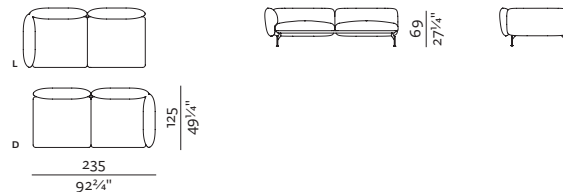

CHAISE LONGUE 125 + ARMREST 110 (L/R)

w 125 x d 160 x h 69 cm
w 49 $\frac{1}{4}$ " x d 63" x h 27 $\frac{1}{4}$ "

SPECIFICATIONS AND TECHNICAL DRAWING

1SEATER
 w 87 x d 100 x h 69 cm
 w 34 1/4" x d 39 1/4" x h 27 1/4"

1SEATER + ARMREST 110 (L/R)
 w 100 x d 100 x h 69 cm
 w 39 1/4" x d 39 1/4" x h 27 1/4"

1.5SEATER
 w 112 x d 100 x h 69 cm
 w 44" x d 39 1/4" x h 27 1/4"

1.5SEATER + ARMREST (L/R)
 w 125 x d 100 x h 69 cm
 w 49 1/4" x d 39 1/4" x h 27 1/4"

2SEATER + ARMREST (L/R)
 w 185 x d 100 x h 69 cm
 w 72 3/4" x d 39 1/4" x h 27 1/4"

2.5SEATER + ARMREST (L/R)
 w 235 x d 100 x h 69 cm
 w 92 3/4" x d 39 1/4" x h 27 1/4"

2.5SEATER DEEP + ARMREST 85 (L/R)
 w 235 x d 125 x h 69 cm
 w 92 3/4" x d 49 1/4" x h 27 1/4"

2.5SEATER DEEP + ARMREST 110 (L/R)
 w 235 x d 125 x h 69 cm
 w 92 3/4" x d 39 1/4" x h 27 1/4"

3SEATER + ARMREST (L/R)
 w 270 x d 100 x h 69 cm
 w 106 1/4" x d 39 1/4" x h 27 1/4"

CONNECTOR
 w 45 x d 12.5 cm
 w 17 3/4" x d 5"