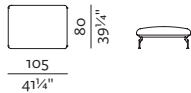

SPECIFICATIONS AND TECHNICAL DRAWING

BASE	steel rod $\varnothing$16 mm, steel plate + powder coating BLACK
SUSPENSION	GOODSIDE® SLATS
SEAT	HR foam
BACKREST	HR foam, polyester wadding
UPHOLSTERY	fabric (removable) / fabric + leather DIVINA (removable) / leather

[sofa information website](#)

[armchair information website](#)

[pouf information website](#)

ARMCHAIR

ARMCHAIR 138

POUF

POUF 105

2SEATER SOFA

2.5SEATER SOFA

2.5SEATER SOFA DEEP, ARMRESTS 110

2.5SEATER SOFA DEEP, ARMRESTS 85

3SEATER SOFA

CHAISE LONGUE + ARMREST 110 (L/R)

CHAISE LONGUE + ARMREST 110 (L/R)

CHAISE LONGUE 125 + ARMREST 110 (L/R)

CHAISE LONGUE 125 + ARMREST 110 (L/R)