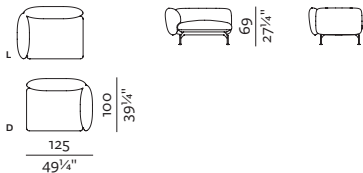

CHAISE LONGUE + ARMREST 110 (L/R)

w 100 x d 160 x h 69 cm
w 39 $\frac{1}{4}$ " x d 63" x h 27 $\frac{1}{4}$ "

CHAISE LONGUE 125 + ARMREST 110 (L/R)

w 125 x d 185 x h 69 cm
w 49 $\frac{1}{4}$ " x d 72 $\frac{3}{4}$ " x h 27 $\frac{1}{4}$ "

CHAISE LONGUE 125 + ARMREST 110 (L/R)

w 125 x d 160 x h 69 cm
w 49 $\frac{1}{4}$ " x d 63" x h 27 $\frac{1}{4}$ "

SPECIFICATIONS AND TECHNICAL DRAWING

1SEATER
 w 87 x d 100 x h 69 cm
 w 34 1/4" x d 39 1/4" x h 27 1/4"

1SEATER + ARMREST 110 (L/R)
 w 100 x d 100 x h 69 cm
 w 39 1/4" x d 39 1/4" x h 27 1/4"

1.5SEATER
 w 112 x d 100 x h 69 cm
 w 44" x d 39 1/4" x h 27 1/4"

1.5SEATER + ARMREST (L/R)
 w 125 x d 100 x h 69 cm
 w 49 1/4" x d 39 1/4" x h 27 1/4"

2SEATER + ARMREST (L/R)
 w 185 x d 100 x h 69 cm
 w 72 3/4" x d 39 1/4" x h 27 1/4"

2.5SEATER + ARMREST (L/R)
 w 235 x d 100 x h 69 cm
 w 92 3/4" x d 39 1/4" x h 27 1/4"

2.5SEATER DEEP + ARMREST 85 (L/R)
 w 235 x d 125 x h 69 cm
 w 92 3/4" x d 49 1/4" x h 27 1/4"