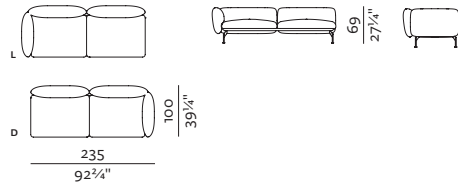

CHAISE LONGUE 125 + ARMREST 110 (L/R)

w 125 x d 160 x h 69 cm
w 49 $\frac{1}{4}$ " x d 63" x h 27 $\frac{1}{4}$ "

SPECIFICATIONS AND TECHNICAL DRAWING

1SEATER
 w 87 x d 100 x h 69 cm
 w 34 1/4" x d 39 1/4" x h 27 1/4"

1SEATER + ARMREST 110 (L/R)
 w 100 x d 100 x h 69 cm
 w 39 1/4" x d 39 1/4" x h 27 1/4"

1.5SEATER
 w 112 x d 100 x h 69 cm
 w 44" x d 39 1/4" x h 27 1/4"

1.5SEATER + ARMREST (L/R)
 w 125 x d 100 x h 69 cm
 w 49 1/4" x d 39 1/4" x h 27 1/4"

2SEATER + ARMREST (L/R)
 w 185 x d 100 x h 69 cm
 w 72 3/4" x d 39 1/4" x h 27 1/4"

2.5SEATER + ARMREST (L/R)
 w 235 x d 100 x h 69 cm
 w 92 3/4" x d 39 1/4" x h 27 1/4"

2.5SEATER DEEP + ARMREST 85 (L/R)
 w 235 x d 125 x h 69 cm
 w 92 3/4" x d 49 1/4" x h 27 1/4"

2.5SEATER DEEP + ARMREST 110 (L/R)
 w 235 x d 125 x h 69 cm
 w 92 3/4" x d 39 1/4" x h 27 1/4"

3SEATER + ARMREST (L/R)
 w 270 x d 100 x h 69 cm
 w 106 1/4" x d 39 1/4" x h 27 1/4"

CONNECTOR
 w 45 x d 12.5 cm
 w 17 3/4" x d 5"