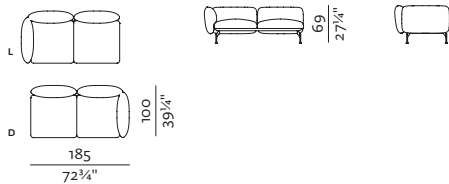

CHAISE LONGUE 125 + ARMREST 110 (L/R)

w 125 x d 160 x h 69 cm
w 49 $\frac{1}{4}$ " x d 63" x h 27 $\frac{1}{4}$ "

SPECIFICATIONS AND TECHNICAL DRAWING

1SEATER
 w 87 x d 100 x h 69 cm
 w 34 1/4" x d 39 1/4" x h 27 1/4"

1SEATER + ARMREST 110 (L/R)
 w 100 x d 100 x h 69 cm
 w 39 1/4" x d 39 1/4" x h 27 1/4"

1.5SEATER
 w 112 x d 100 x h 69 cm
 w 44" x d 39 1/4" x h 27 1/4"

1.5SEATER + ARMREST (L/R)
 w 125 x d 100 x h 69 cm
 w 49 1/4" x d 39 1/4" x h 27 1/4"

2SEATER + ARMREST (L/R)
 w 185 x d 100 x h 69 cm
 w 72 3/4" x d 39 1/4" x h 27 1/4"

2.5SEATER + ARMREST (L/R)
 w 235 x d 100 x h 69 cm
 w 92 3/4" x d 39 1/4" x h 27 1/4"

2.5SEATER DEEP + ARMREST 85 (L/R)
 w 235 x d 125 x h 69 cm
 w 92 3/4" x d 49 1/4" x h 27 1/4"

2.5SEATER DEEP + ARMREST 110 (L/R)
 w 235 x d 125 x h 69 cm
 w 92 3/4" x d 39 1/4" x h 27 1/4"

3SEATER + ARMREST (L/R)
 w 270 x d 100 x h 69 cm
 w 106 1/4" x d 39 1/4" x h 27 1/4"

CONNECTOR
 w 45 x d 12.5 cm
 w 17 3/4" x d 5"