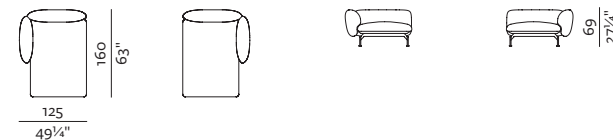

CHAISE LONGUE 125 + ARMREST 110 (L/R)