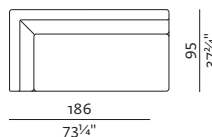

[sofa information website](#)

3SEATER SOFA
240 x 94, height 68 cm
94 3/4" x 37 3/4", height 26 3/4"

METAL LEGS

WOODEN LEGS

END UNIT 156
156 x 95, height 68 cm
61 3/4" x 37 3/4", height 26 3/4"

METAL LEGS

WOODEN LEGS

END UNIT 186
186 x 95, height 68 cm
73 3/4" x 37 3/4", height 26 3/4"

METAL LEGS

WOODEN LEGS

END UNIT 219
219 x 95, height 68 cm
86 1/4" x 37 3/4", height 26 3/4"

METAL LEGS

WOODEN LEGS

2SEATER SOFA
177 x 95, height 68 cm
69 3/4" x 37 3/4", height 26 3/4"

METAL LEGS

WOODEN LEGS

2.5SEATER SOFA
207 x 95, height 68 cm
81 3/4" x 37 3/4", height 26 3/4"

METAL LEGS

WOODEN LEGS

SPECIFICATIONS AND TECHNICAL DRAWING

CHAISE LONGUE 177 (L/R)
 95 × 177, height 68 cm
 37³/₄" × 69³/₄", height 26³/₄"

CHAISE LONGUE 207 (L/R)
 95 × 207, height 68 cm
 37³/₄" × 81³/₄", height 26³/₄"

CHAISE LONGUE OPEN END 186 (L/R)
 95 × 186, height 68 cm
 37³/₄" × 73³/₄", height 26³/₄"

CHAISE LONGUE 240 (L/R)
 95 × 240, height 68 cm
 37³/₄" × 94³/₄", height 26³/₄"