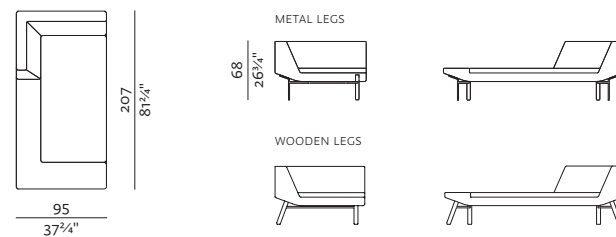

[sofa information website](#)

3SEATER SOFA
240 x 94, height 68 cm
94 3/4" x 37 3/4", height 26 3/4"

METAL LEGS

WOODEN LEGS

END UNIT 156
156 x 95, height 68 cm
61 3/4" x 37 3/4", height 26 3/4"

METAL LEGS

WOODEN LEGS

END UNIT 186
186 x 95, height 68 cm
73 3/4" x 37 3/4", height 26 3/4"

METAL LEGS

WOODEN LEGS

END UNIT 219
219 x 95, height 68 cm
86 1/4" x 37 3/4", height 26 3/4"

METAL LEGS

WOODEN LEGS

2SEATER SOFA
177 x 95, height 68 cm
69 3/4" x 37 3/4", height 26 3/4"

METAL LEGS

WOODEN LEGS

2.5SEATER SOFA
207 x 95, height 68 cm
81 3/4" x 37 3/4", height 26 3/4"

METAL LEGS

WOODEN LEGS

SPECIFICATIONS AND TECHNICAL DRAWING

CHAISE LONGUE 177 (L/R)
 95 × 177, height 68 cm
 37³/₄" × 69³/₄", height 26³/₄"

CHAISE LONGUE 207 (L/R)
 95 × 207, height 68 cm
 37³/₄" × 81³/₄", height 26³/₄"

CHAISE LONGUE OPEN END 186 (L/R)
 95 × 186, height 68 cm
 37³/₄" × 73³/₄", height 26³/₄"

CHAISE LONGUE 240 (L/R)
 95 × 240, height 68 cm
 37³/₄" × 94³/₄", height 26³/₄"