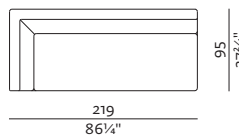

[sofa information website](#)

3SEATER SOFA
240 x 94, height 68 cm
94 3/4" x 37 3/4", height 26 3/4"

METAL LEGS

WOODEN LEGS

END UNIT 156
156 x 95, height 68 cm
61 3/4" x 37 3/4", height 26 3/4"

METAL LEGS

WOODEN LEGS

END UNIT 186
186 x 95, height 68 cm
73 3/4" x 37 3/4", height 26 3/4"

METAL LEGS

WOODEN LEGS

END UNIT 219
219 x 95, height 68 cm
86 1/4" x 37 3/4", height 26 3/4"

METAL LEGS

WOODEN LEGS

2SEATER SOFA
177 x 95, height 68 cm
69 3/4" x 37 3/4", height 26 3/4"

METAL LEGS

WOODEN LEGS

2.5SEATER SOFA
207 x 95, height 68 cm
81 3/4" x 37 3/4", height 26 3/4"

METAL LEGS

WOODEN LEGS

SPECIFICATIONS AND TECHNICAL DRAWING

CHAISE LONGUE 177 (L/R)
 95 × 177, height 68 cm
 37³/₄" × 69³/₄", height 26³/₄"

CHAISE LONGUE 207 (L/R)
 95 × 207, height 68 cm
 37³/₄" × 81³/₄", height 26³/₄"

CHAISE LONGUE OPEN END 186 (L/R)
 95 × 186, height 68 cm
 37³/₄" × 73³/₄", height 26³/₄"

CHAISE LONGUE 240 (L/R)
 95 × 240, height 68 cm
 37³/₄" × 94³/₄", height 26³/₄"