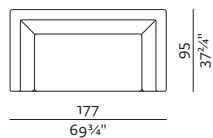

[sofa information website](#)

3SEATER SOFA
240 x 94, height 68 cm
94 3/4" x 37 3/4", height 26 3/4"

METAL LEGS

WOODEN LEGS

END UNIT 156
156 x 95, height 68 cm
61 3/4" x 37 3/4", height 26 3/4"

METAL LEGS

WOODEN LEGS

END UNIT 186
186 x 95, height 68 cm
73 3/4" x 37 3/4", height 26 3/4"

METAL LEGS

WOODEN LEGS

END UNIT 219
219 x 95, height 68 cm
86 1/4" x 37 3/4", height 26 3/4"

METAL LEGS

WOODEN LEGS

2SEATER SOFA
177 x 95, height 68 cm
69 3/4" x 37 3/4", height 26 3/4"

METAL LEGS

WOODEN LEGS

2.5SEATER SOFA
207 x 95, height 68 cm
81 3/4" x 37 3/4", height 26 3/4"

METAL LEGS

WOODEN LEGS

SPECIFICATIONS AND TECHNICAL DRAWING

CHAISE LONGUE 177 (L/R)
 95 × 177, height 68 cm
 37³/₄" × 69³/₄", height 26³/₄"

CHAISE LONGUE 207 (L/R)
 95 × 207, height 68 cm
 37³/₄" × 81³/₄", height 26³/₄"

CHAISE LONGUE OPEN END 186 (L/R)
 95 × 186, height 68 cm
 37³/₄" × 73³/₄", height 26³/₄"

CHAISE LONGUE 240 (L/R)
 95 × 240, height 68 cm
 37³/₄" × 94³/₄", height 26³/₄"