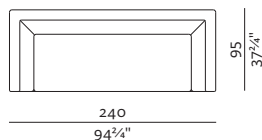

[sofa information website](#)

3SEATER SOFA
240 x 94, height 68 cm
94 3/4" x 37 3/4", height 26 3/4"

METAL LEGS

WOODEN LEGS

END UNIT 156
156 x 95, height 68 cm
61 3/4" x 37 3/4", height 26 3/4"

METAL LEGS

WOODEN LEGS

END UNIT 186
186 x 95, height 68 cm
73 3/4" x 37 3/4", height 26 3/4"

METAL LEGS

WOODEN LEGS

END UNIT 219
219 x 95, height 68 cm
86 1/4" x 37 3/4", height 26 3/4"

METAL LEGS

WOODEN LEGS

2SEATER SOFA
177 x 95, height 68 cm
69 3/4" x 37 3/4", height 26 3/4"

METAL LEGS

WOODEN LEGS

2.5SEATER SOFA
207 x 95, height 68 cm
81 3/4" x 37 3/4", height 26 3/4"

METAL LEGS

WOODEN LEGS

SPECIFICATIONS AND TECHNICAL DRAWING

CHAISE LONGUE 177 (L/R)
 95 × 177, height 68 cm
 37³/₄" × 69³/₄", height 26³/₄"

CHAISE LONGUE 207 (L/R)
 95 × 207, height 68 cm
 37³/₄" × 81³/₄", height 26³/₄"

CHAISE LONGUE OPEN END 186 (L/R)
 95 × 186, height 68 cm
 37³/₄" × 73³/₄", height 26³/₄"

CHAISE LONGUE 240 (L/R)
 95 × 240, height 68 cm
 37³/₄" × 94³/₄", height 26³/₄"