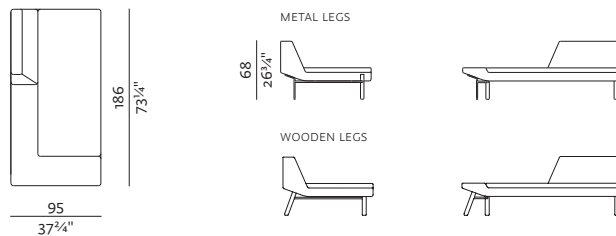

[sofa information website](#)

3SEATER SOFA
240 x 94, height 68 cm
94 3/4" x 37 3/4", height 26 3/4"

METAL LEGS

WOODEN LEGS

END UNIT 156
156 x 95, height 68 cm
61 3/4" x 37 3/4", height 26 3/4"

METAL LEGS

WOODEN LEGS

END UNIT 186
186 x 95, height 68 cm
73 3/4" x 37 3/4", height 26 3/4"

METAL LEGS

WOODEN LEGS

END UNIT 219
219 x 95, height 68 cm
86 1/4" x 37 3/4", height 26 3/4"

METAL LEGS

WOODEN LEGS

2SEATER SOFA
177 x 95, height 68 cm
69 3/4" x 37 3/4", height 26 3/4"

METAL LEGS

WOODEN LEGS

2.5SEATER SOFA
207 x 95, height 68 cm
81 3/4" x 37 3/4", height 26 3/4"

METAL LEGS

WOODEN LEGS

SPECIFICATIONS AND TECHNICAL DRAWING

CHAISE LONGUE 177 (L/R)
 95 × 177, height 68 cm
 37³/₄" × 69³/₄", height 26³/₄"

CHAISE LONGUE 207 (L/R)
 95 × 207, height 68 cm
 37³/₄" × 81³/₄", height 26³/₄"

CHAISE LONGUE OPEN END 186 (L/R)
 95 × 186, height 68 cm
 37³/₄" × 73³/₄", height 26³/₄"

CHAISE LONGUE 240 (L/R)
 95 × 240, height 68 cm
 37³/₄" × 94³/₄", height 26³/₄"