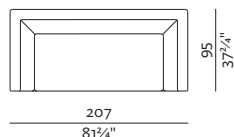

[sofa information website](#)

3SEATER SOFA
240 x 94, height 68 cm
94 3/4" x 37 3/4", height 26 3/4"

METAL LEGS

WOODEN LEGS

END UNIT 156
156 x 95, height 68 cm
61 3/4" x 37 3/4", height 26 3/4"

METAL LEGS

WOODEN LEGS

END UNIT 186
186 x 95, height 68 cm
73 3/4" x 37 3/4", height 26 3/4"

METAL LEGS

WOODEN LEGS

END UNIT 219
219 x 95, height 68 cm
86 1/4" x 37 3/4", height 26 3/4"

METAL LEGS

WOODEN LEGS

2SEATER SOFA
177 x 95, height 68 cm
69 3/4" x 37 3/4", height 26 3/4"

METAL LEGS

WOODEN LEGS

2.5SEATER SOFA
207 x 95, height 68 cm
81 3/4" x 37 3/4", height 26 3/4"

METAL LEGS

WOODEN LEGS

SPECIFICATIONS AND TECHNICAL DRAWING

CHAISE LONGUE 177 (L/R)
 95 × 177, height 68 cm
 37³/₄" × 69³/₄", height 26³/₄"

CHAISE LONGUE 207 (L/R)
 95 × 207, height 68 cm
 37³/₄" × 81³/₄", height 26³/₄"

CHAISE LONGUE OPEN END 186 (L/R)
 95 × 186, height 68 cm
 37³/₄" × 73³/₄", height 26³/₄"

CHAISE LONGUE 240 (L/R)
 95 × 240, height 68 cm
 37³/₄" × 94³/₄", height 26³/₄"