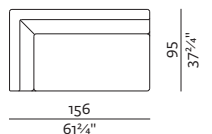

[sofa information website](#)

3SEATER SOFA
240 x 94, height 68 cm
94 3/4" x 37 3/4", height 26 3/4"

METAL LEGS

WOODEN LEGS

END UNIT 156
156 x 95, height 68 cm
61 3/4" x 37 3/4", height 26 3/4"

METAL LEGS

WOODEN LEGS

END UNIT 186
186 x 95, height 68 cm
73 3/4" x 37 3/4", height 26 3/4"

METAL LEGS

WOODEN LEGS

END UNIT 219
219 x 95, height 68 cm
86 1/4" x 37 3/4", height 26 3/4"

METAL LEGS

WOODEN LEGS

2SEATER SOFA
177 x 95, height 68 cm
69 3/4" x 37 3/4", height 26 3/4"

METAL LEGS

WOODEN LEGS

2.5SEATER SOFA
207 x 95, height 68 cm
81 3/4" x 37 3/4", height 26 3/4"

METAL LEGS

WOODEN LEGS

SPECIFICATIONS AND TECHNICAL DRAWING

CHAISE LONGUE 177 (L/R)
 95 × 177, height 68 cm
 37³/₄" × 69³/₄", height 26³/₄"

CHAISE LONGUE 207 (L/R)
 95 × 207, height 68 cm
 37³/₄" × 81³/₄", height 26³/₄"

CHAISE LONGUE OPEN END 186 (L/R)
 95 × 186, height 68 cm
 37³/₄" × 73³/₄", height 26³/₄"

CHAISE LONGUE 240 (L/R)
 95 × 240, height 68 cm
 37³/₄" × 94³/₄", height 26³/₄"