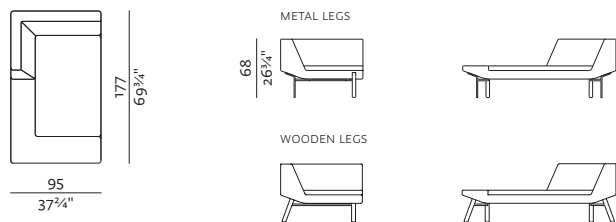

[sofa information website](#)

3SEATER SOFA
240 x 94, height 68 cm
94 3/4" x 37 3/4", height 26 3/4"

METAL LEGS

WOODEN LEGS

END UNIT 156
156 x 95, height 68 cm
61 3/4" x 37 3/4", height 26 3/4"

METAL LEGS

WOODEN LEGS

END UNIT 186
186 x 95, height 68 cm
73 3/4" x 37 3/4", height 26 3/4"

METAL LEGS

WOODEN LEGS

END UNIT 219
219 x 95, height 68 cm
86 1/4" x 37 3/4", height 26 3/4"

METAL LEGS

WOODEN LEGS

2SEATER SOFA
177 x 95, height 68 cm
69 3/4" x 37 3/4", height 26 3/4"

METAL LEGS

WOODEN LEGS

2.5SEATER SOFA
207 x 95, height 68 cm
81 3/4" x 37 3/4", height 26 3/4"

METAL LEGS

WOODEN LEGS

SPECIFICATIONS AND TECHNICAL DRAWING

CHAISE LONGUE 177 (L/R)
 95 × 177, height 68 cm
 37³/₄" × 69³/₄", height 26³/₄"

CHAISE LONGUE 207 (L/R)
 95 × 207, height 68 cm
 37³/₄" × 81³/₄", height 26³/₄"

CHAISE LONGUE OPEN END 186 (L/R)
 95 × 186, height 68 cm
 37³/₄" × 73³/₄", height 26³/₄"

CHAISE LONGUE 240 (L/R)
 95 × 240, height 68 cm
 37³/₄" × 94³/₄", height 26³/₄"